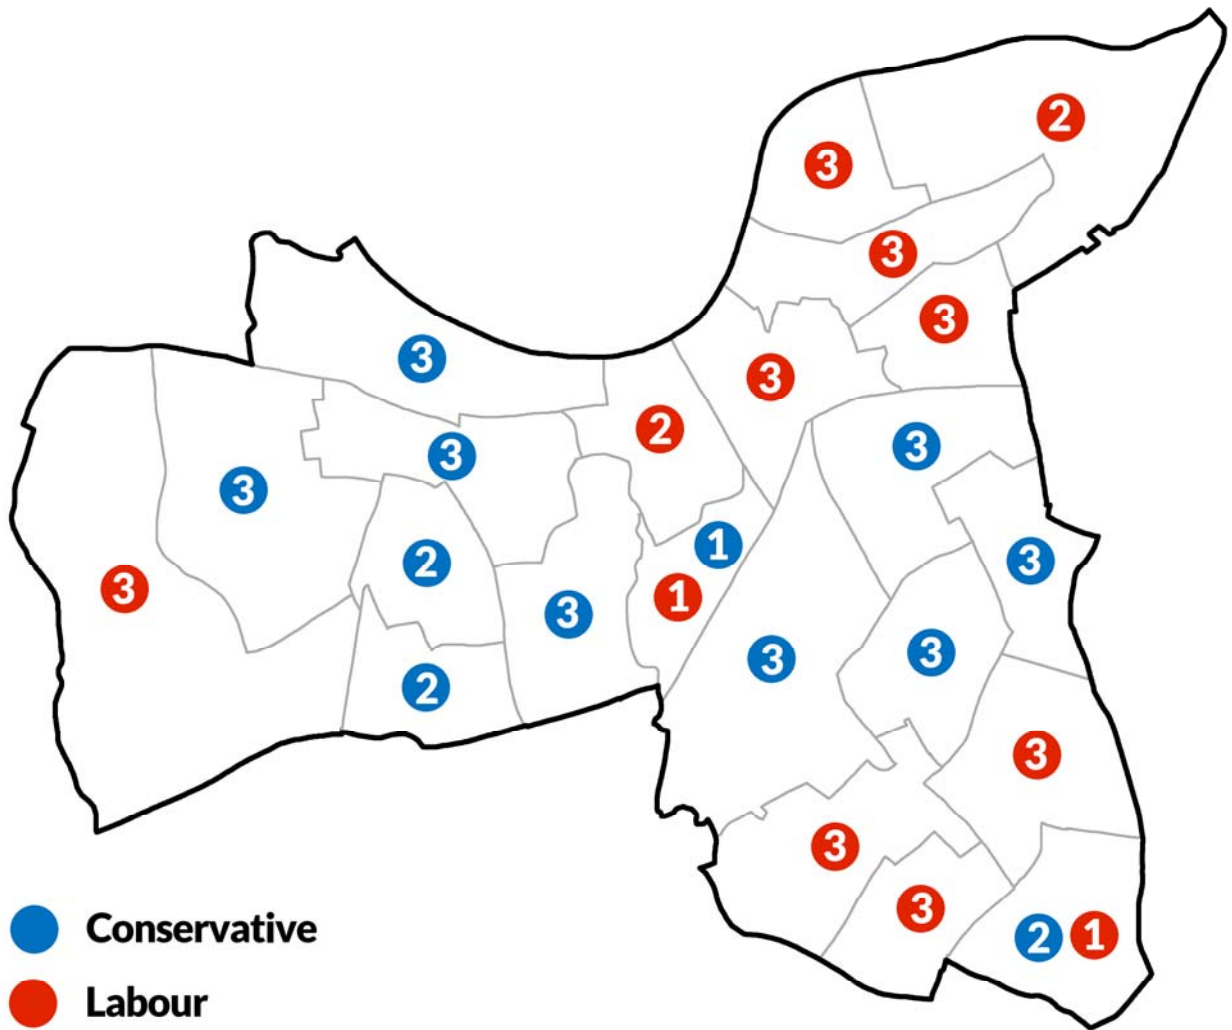

**London Borough of Wandsworth
Council Election maps
1900-2022**

Adam Gray

Wards 1900 to 1949

Wards 1949 to 1964

Wards 1964 to 1978

Wards 1978 to 2002

Borough boundaries changed in time for 1998 election

Wards 2002 to 2022

1925

1928

1931

1934

1937

1945

1949

1953

1956

1959

1962

1964

1968

1971

1974

1978

1982

1986

1990

1994

1998

2002

2006

2010