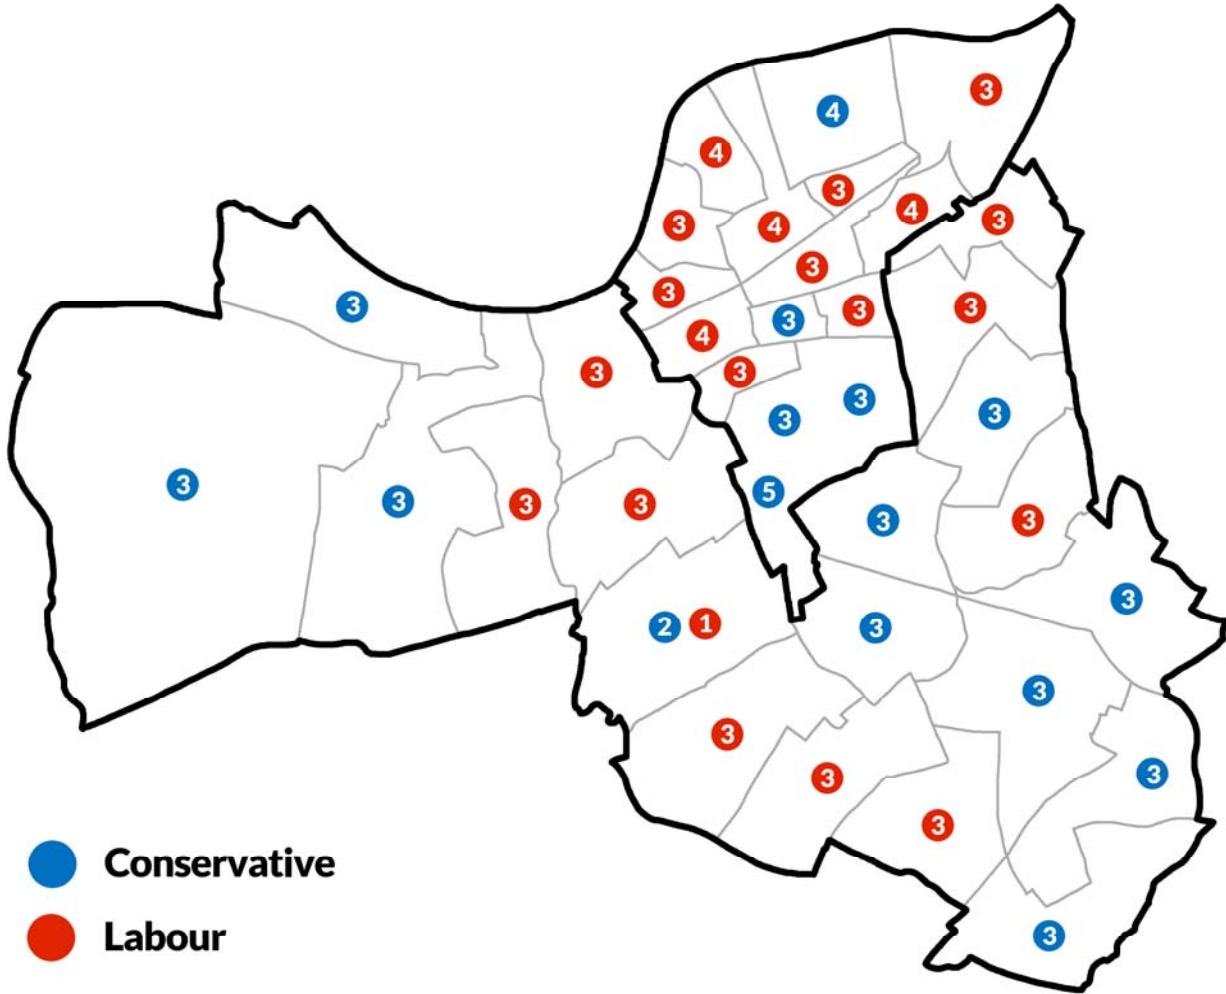

**London Borough of Wandsworth
Council Election maps
1900-2022**

Adam Gray

Wards 1900 to 1949

Wards 1949 to 1964

Wards 1964 to 1978

Wards 1978 to 2002

Borough boundaries changed in time for 1998 election

Wards 2002 to 2022

1925

1928

1931

1934

1937

1945

1949

1953

1956

1959

1962

1964

1968

1971

1974

1978

1982

1986

1990

1994

1998

2002

2006

2010