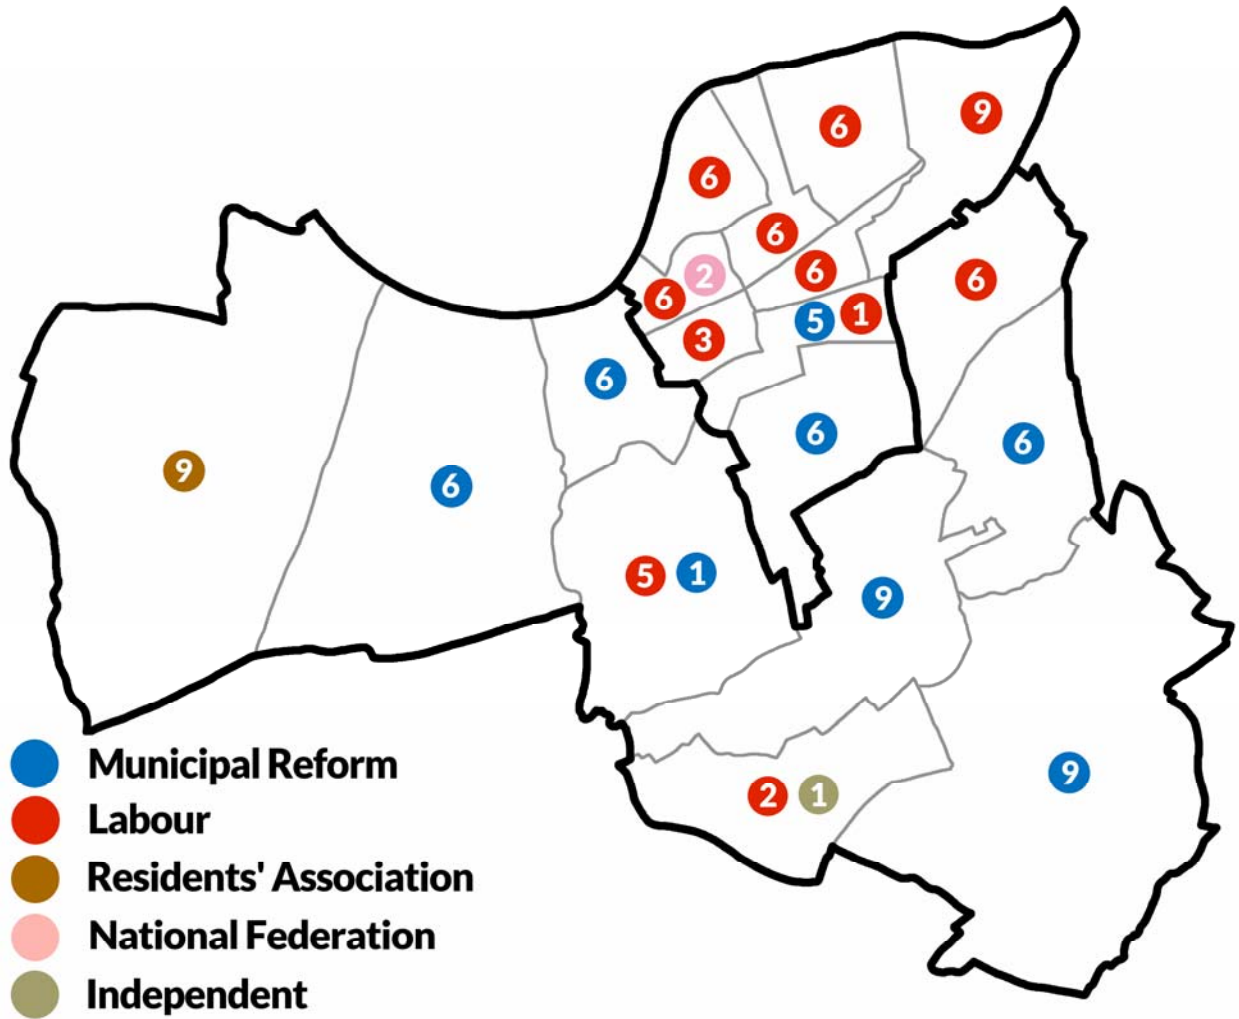

**London Borough of Wandsworth
Council Election maps
1900-2022**

Adam Gray

Wards 1900 to 1949

Wards 1949 to 1964

Wards 1964 to 1978

Wards 1978 to 2002

Borough boundaries changed in time for 1998 election

Wards 2002 to 2022

Wards 2022 to date

1900

1903

1906

1909

1912

1919

1922

1925

1928

1931

1934

1937

1945

1949

1953

1982

1986

1990

1994

1998

2002

2006

2010