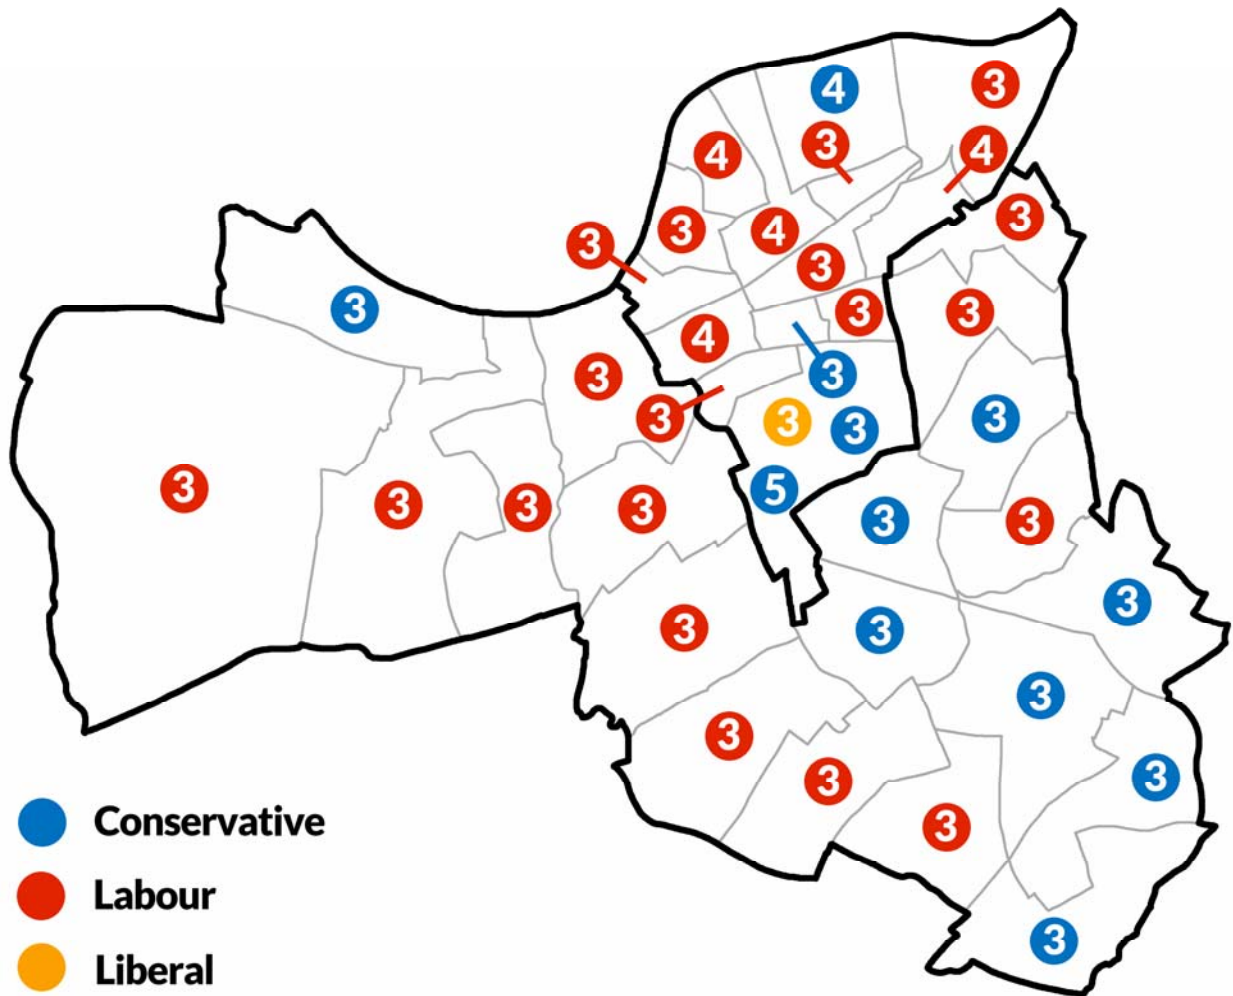

**London Borough of Wandsworth
Council Election maps
1900-2022**

Adam Gray

Wards 1900 to 1949

Wards 1949 to 1964

Wards 1964 to 1978

Wards 1978 to 2002

Borough boundaries changed in time for 1998 election

Wards 2002 to 2022

1925

1928

1931

1934

1937

1945

1949

1953

1956

1959

1962

1964

1968

1971

1974

1978

1982

1986

1990

1994

1998

2002

2006

2010