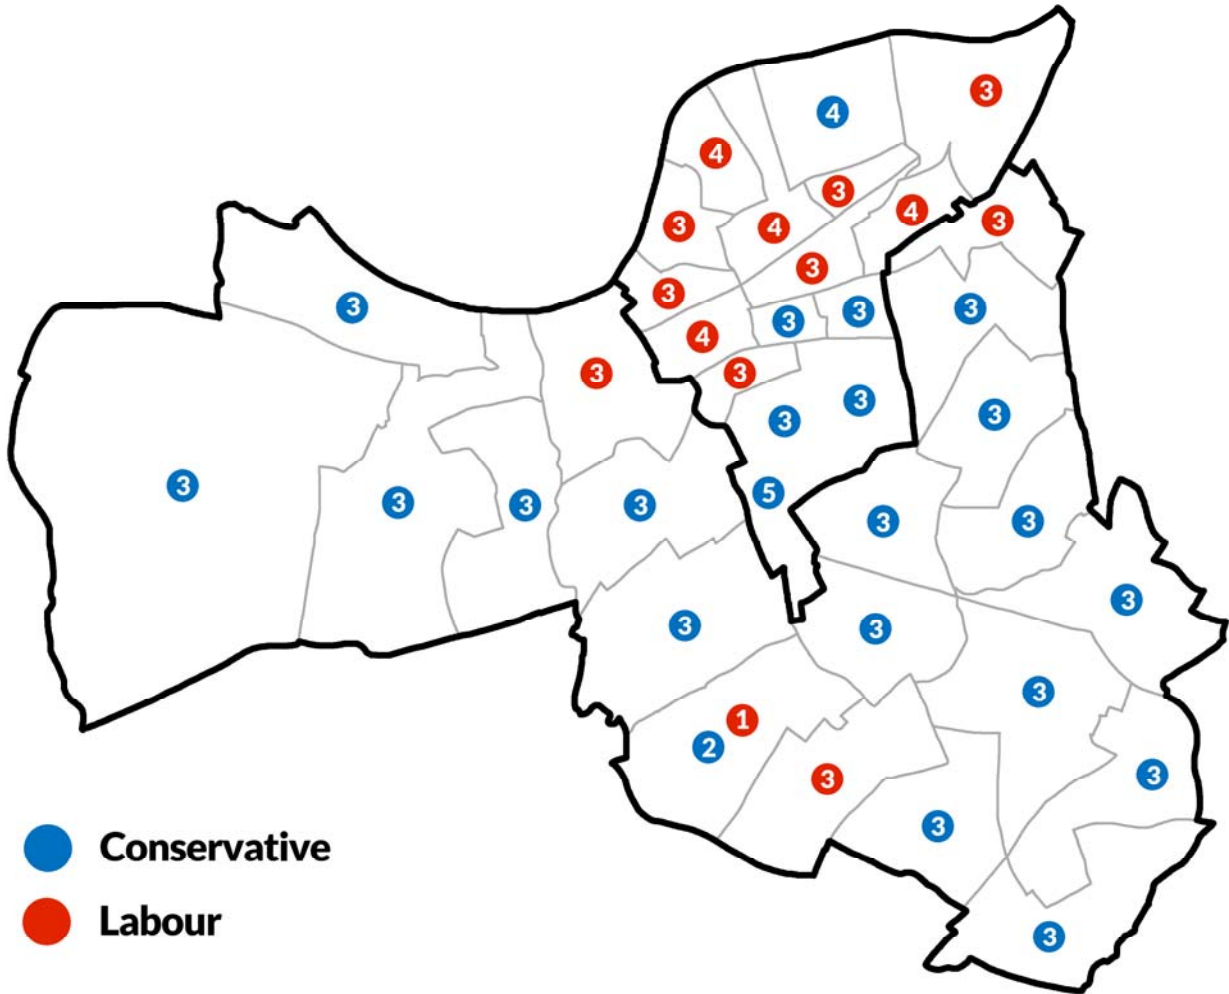

**London Borough of Wandsworth
Council Election maps
1900-2022**

Adam Gray

Wards 1900 to 1949

Wards 1949 to 1964

Wards 1964 to 1978

Wards 1978 to 2002

Borough boundaries changed in time for 1998 election

Wards 2002 to 2022

1925

1928

1931

1934

1937

1945

1949

1953

1956

1959

1962

1964

1968

1971

1974

1978

1982

1986

1990

1994

1998

2002

2006

2010