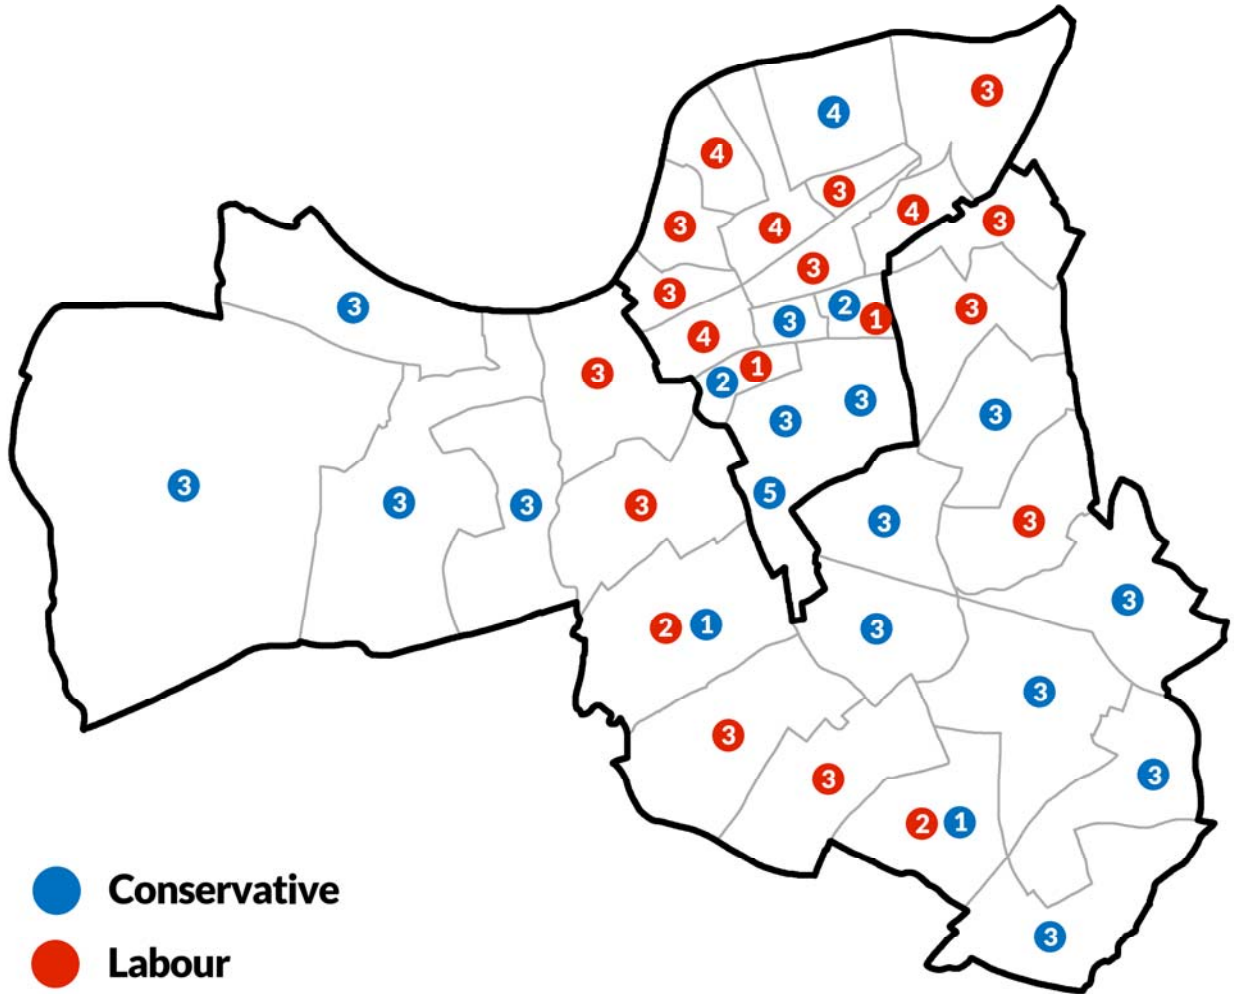

**London Borough of Wandsworth
Council Election maps
1900-2022**

Adam Gray

Wards 1900 to 1949

Wards 1949 to 1964

Wards 1964 to 1978

Wards 1978 to 2002

Borough boundaries changed in time for 1998 election

Wards 2002 to 2022

1925

1928

1931

1934

1937

1945

1949

1953

1956

1959

1962

1964

1968

1971

1974

1978

1982

1986

1990

1994

1998

2002

2006

2010