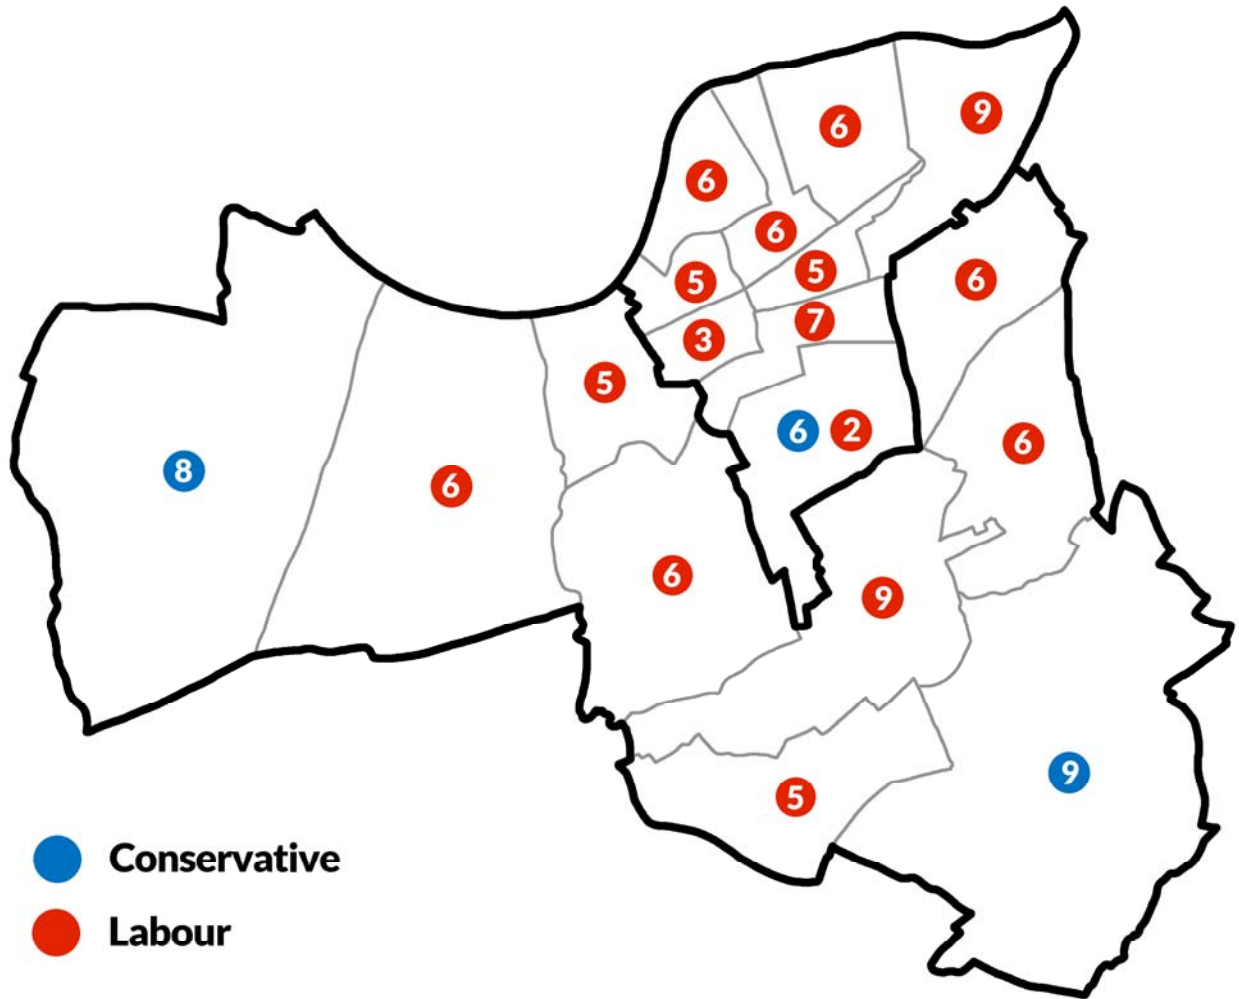

**London Borough of Wandsworth
Council Election maps
1900-2022**

Adam Gray

Wards 1900 to 1949

Wards 1949 to 1964

Wards 1964 to 1978

Wards 1978 to 2002

Borough boundaries changed in time for 1998 election

Wards 2002 to 2022

1925

1928

1931

1934

1937

1945

1949

1953

1956

1959

1962

1964

1968

1971

1974

1978

1982

1986

1990

1994

1998

2002

2006

2010