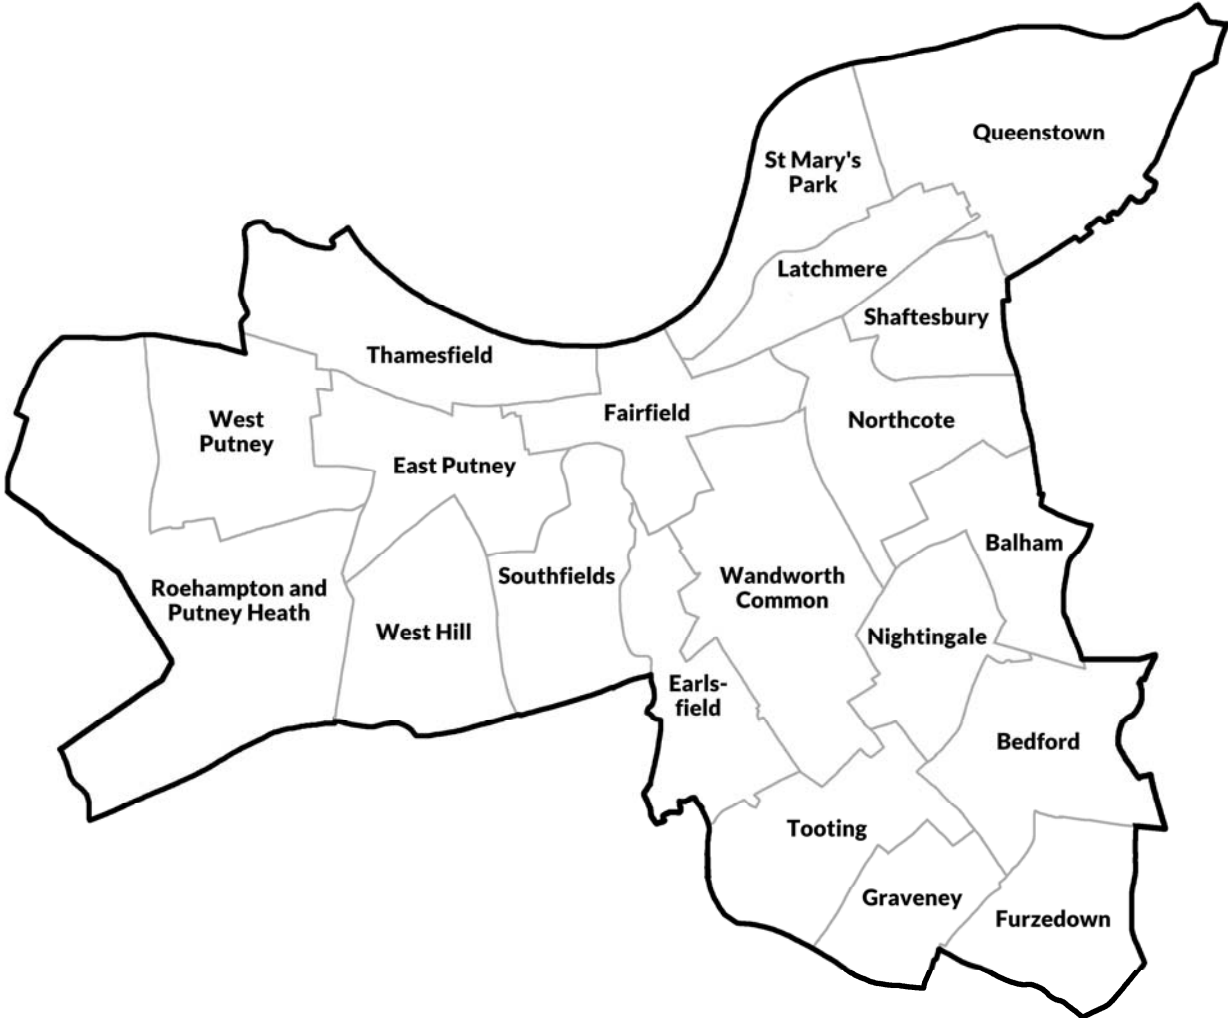

**London Borough of Wandsworth
Council Election maps
1900-2022**

Adam Gray

Wards 1900 to 1949

Wards 1949 to 1964

Wards 1964 to 1978

Wards 1978 to 2002

Borough boundaries changed in time for 1998 election

Wards 2002 to 2022

Wards 2022 to date

1900

1903

1906

1909

1912

1919

1922

1982

1986

1990

1994

1998

2002

2006

2010