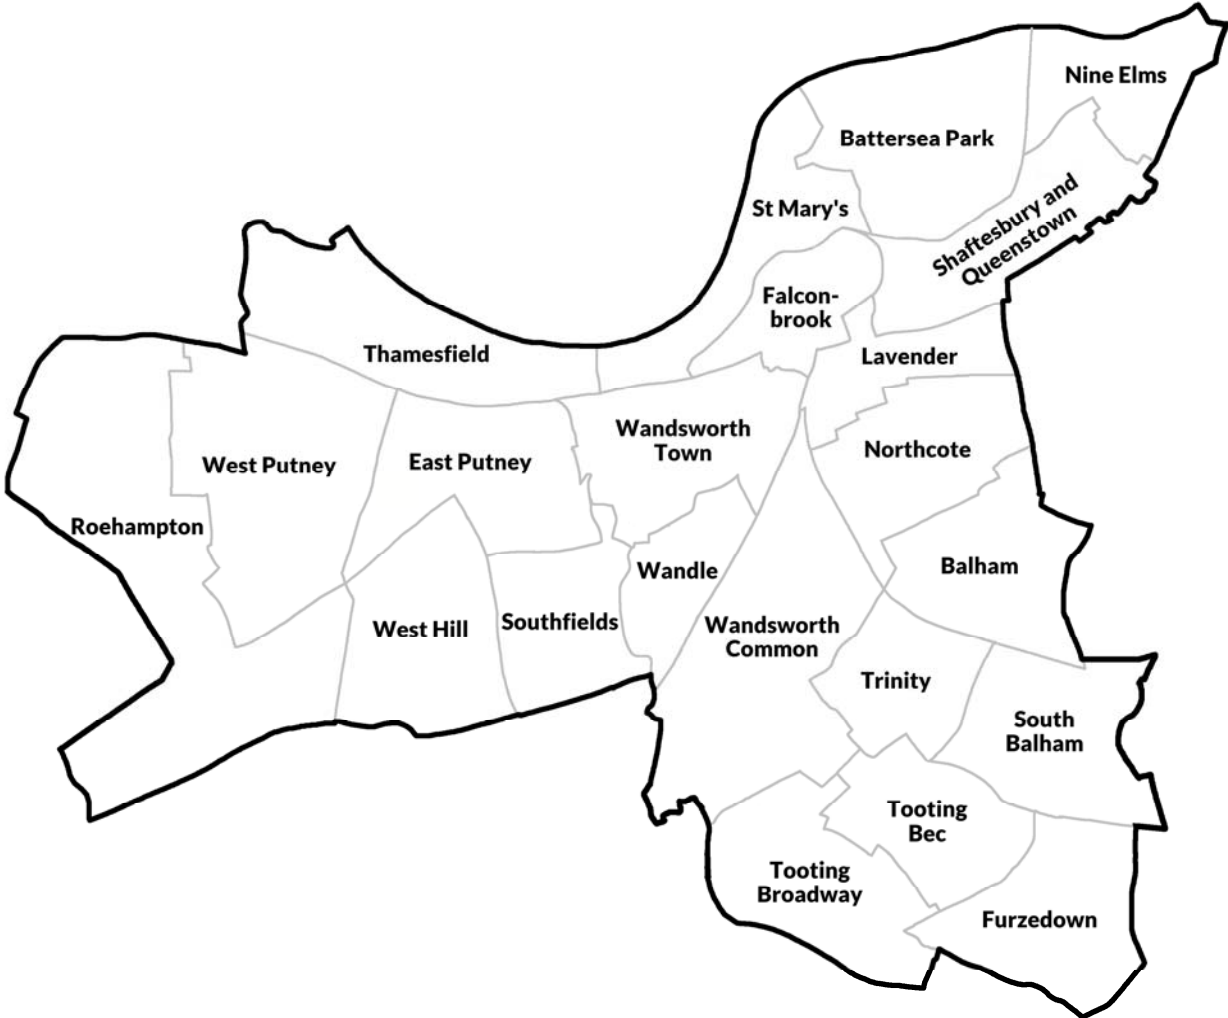

**London Borough of Wandsworth
Council Election maps
1900-2022**

Adam Gray

Wards 1900 to 1949

Wards 1949 to 1964

Wards 1964 to 1978

Wards 1978 to 2002

Borough boundaries changed in time for 1998 election

Wards 2002 to 2022

Wards 2022 to date

1900

1903

1906

1909

1912

1919

1922

1982

1986

1990

1994

1998

2002

2006

2010