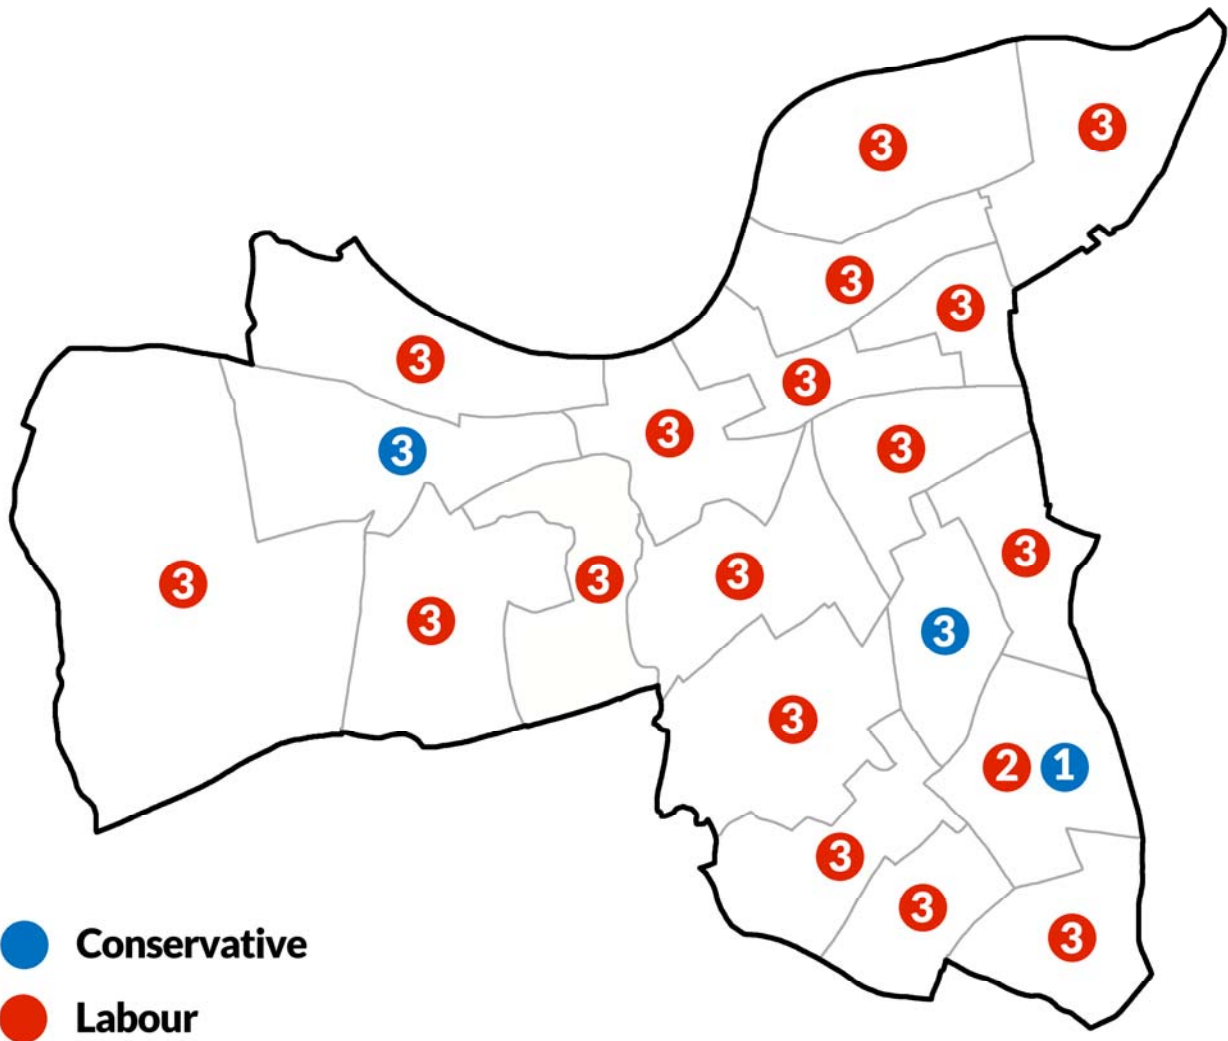

**London Borough of Wandsworth
Council Election maps
1900-2022**

Adam Gray

Wards 1900 to 1949

Wards 1949 to 1964

Wards 1964 to 1978

Wards 1978 to 2002

Borough boundaries changed in time for 1998 election

Wards 2002 to 2022

1925

1928

1931

1934

1937

1945

1949

1953

1956

1959

1962

1964

1968

1971

1974

1978

1982

1986

1990

1994

1998

2002

2006

2010