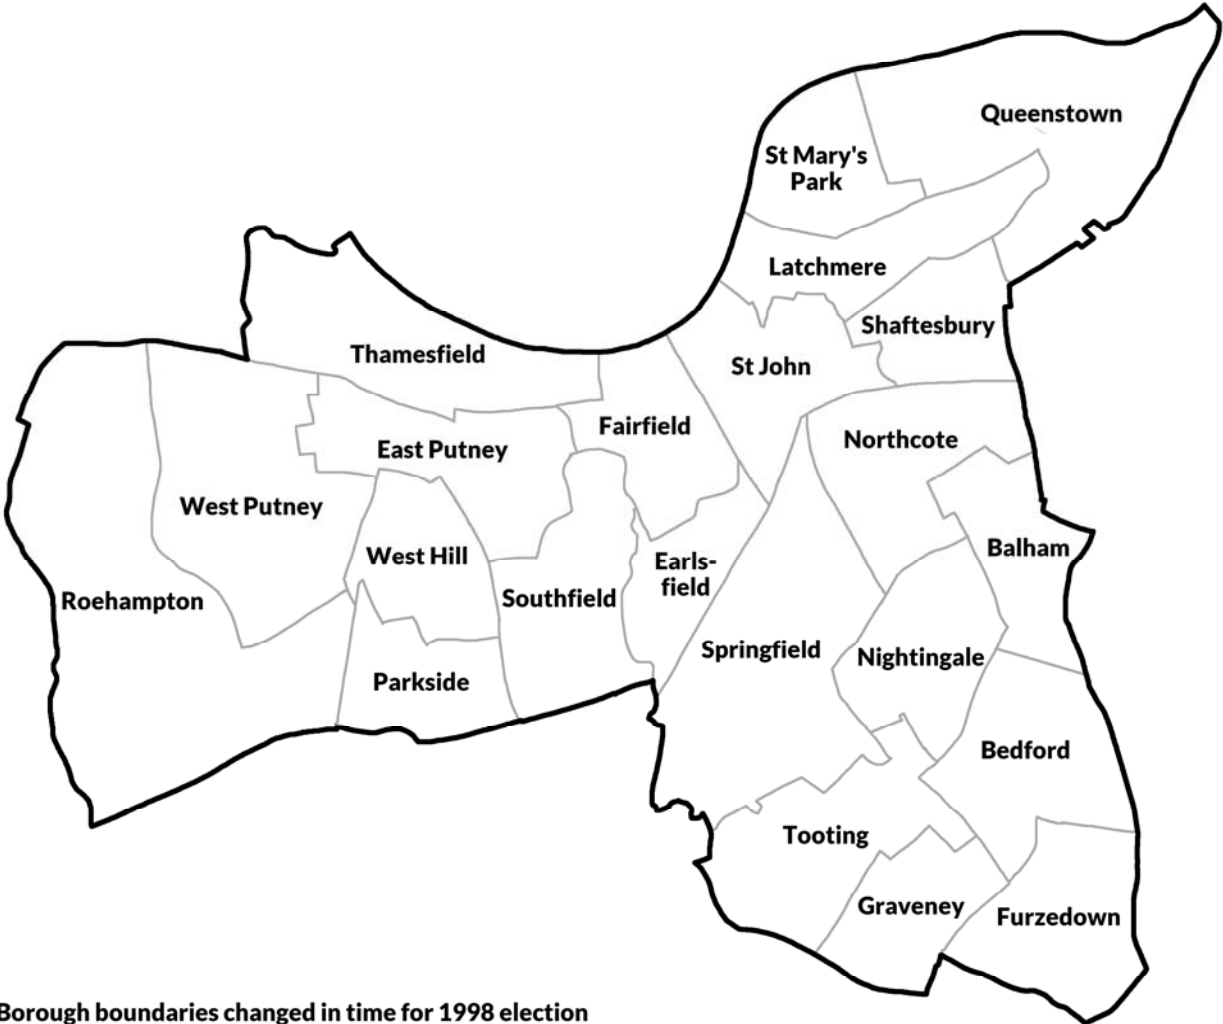

**London Borough of Wandsworth
Council Election maps
1900-2022**

Adam Gray

Wards 1900 to 1949

Wards 1949 to 1964

Wards 1964 to 1978

Wards 1978 to 2002

Borough boundaries changed in time for 1998 election

Wards 2002 to 2022

Wards 2022 to date

1900

1903

1906

1909

1912

1919

1922

1925

1928

1931

1934

1937

1945

1949

1953