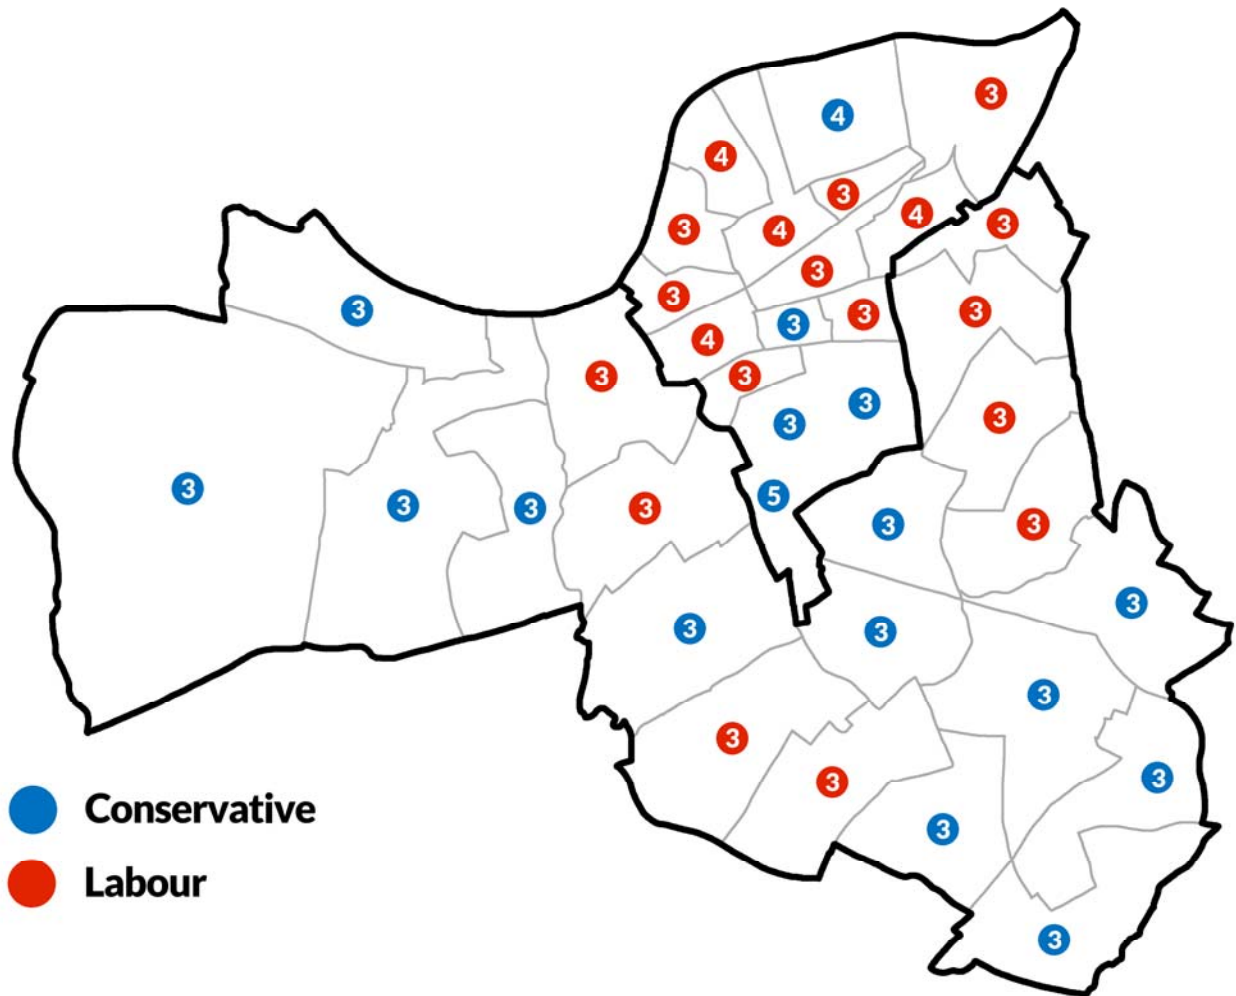

**London Borough of Wandsworth
Council Election maps
1900-2022**

Adam Gray

Wards 1900 to 1949

Wards 1949 to 1964

Wards 1964 to 1978

Wards 1978 to 2002

Borough boundaries changed in time for 1998 election

Wards 2002 to 2022

1925

1928

1931

1934

1937

1945

1949

1953

1956

1959

1962

1964

1968

1971

1974

1978

1982

1986

1990

1994

1998

2002

2006

2010