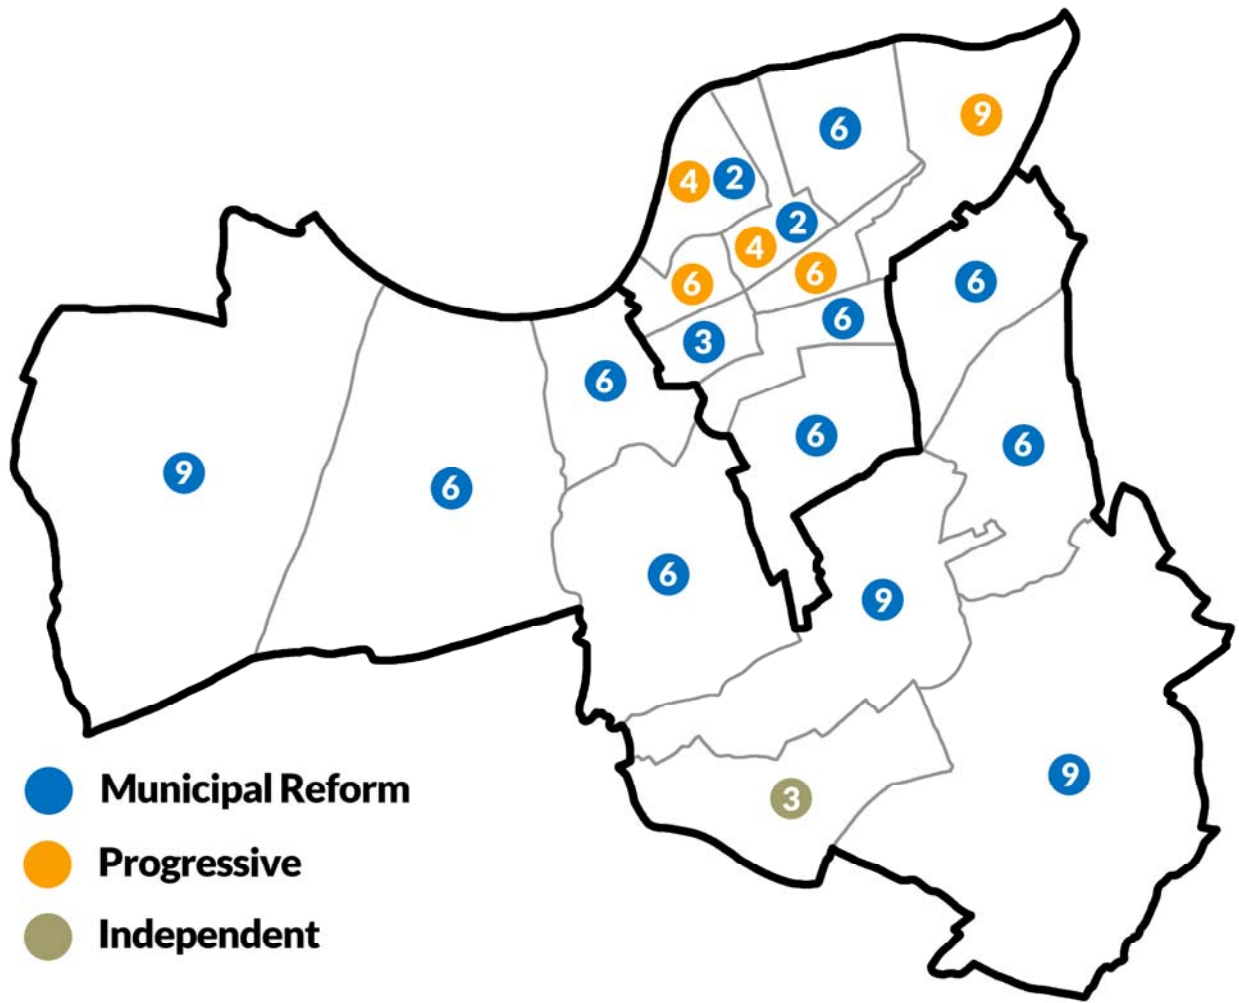

**London Borough of Wandsworth
Council Election maps
1900-2022**

Adam Gray

Wards 1900 to 1949

Wards 1949 to 1964

Wards 1964 to 1978

Wards 1978 to 2002

Borough boundaries changed in time for 1998 election

Wards 2002 to 2022

Wards 2022 to date

1900

1903

1906

1909

1912

1919

1922

1925

1928

1931

1934

1937

1945

1949

1953

1982

1986

1990

1994

1998

2002

2006

2010