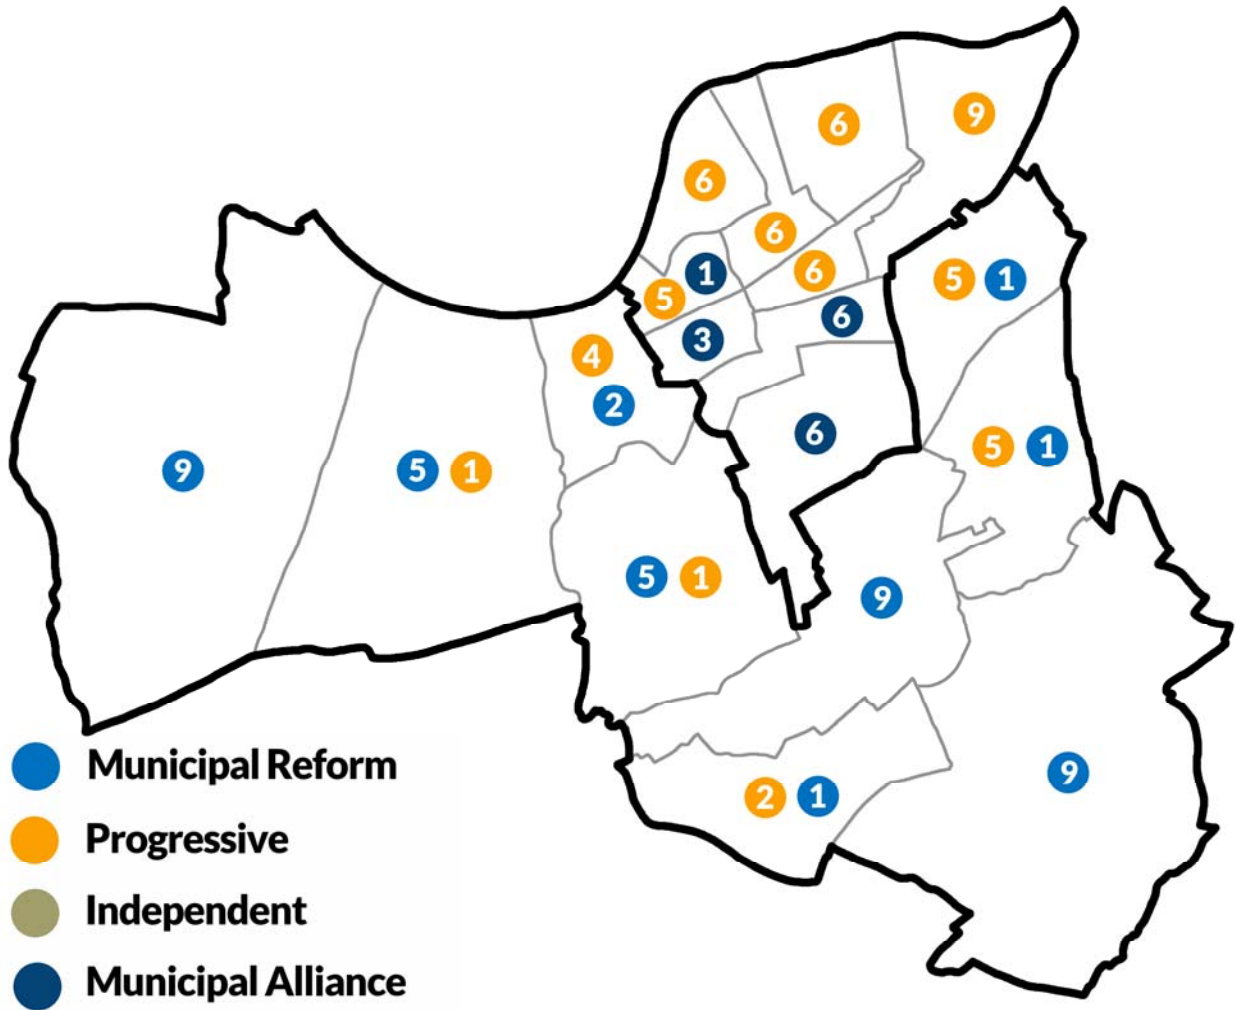

**London Borough of Wandsworth
Council Election maps
1900-2022**

Adam Gray

Wards 1900 to 1949

Wards 1949 to 1964

Wards 1964 to 1978

Wards 1978 to 2002

Borough boundaries changed in time for 1998 election

Wards 2002 to 2022

Wards 2022 to date

1900

1903

1906

1909

1912

1919

1922

1925

1928

1931

1934

1937

1945

1949

1953

1982

1986

1990

1994

1998

2002

2006

2010