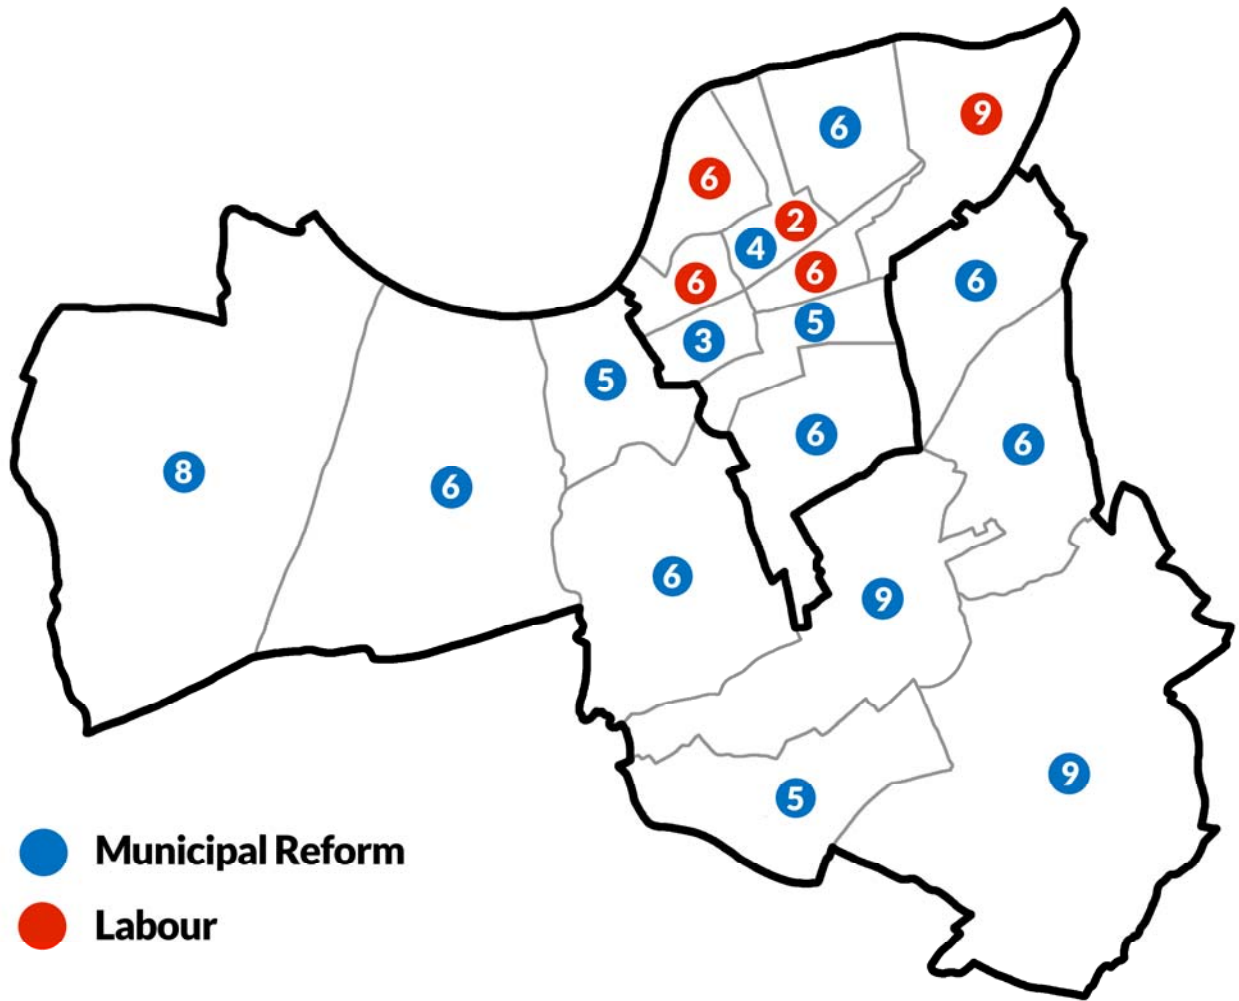

**London Borough of Wandsworth
Council Election maps
1900-2022**

Adam Gray

Wards 1900 to 1949

Wards 1949 to 1964

Wards 1964 to 1978

Wards 1978 to 2002

Borough boundaries changed in time for 1998 election

Wards 2002 to 2022

Wards 2022 to date

1900

1903

1906

1909

1912

1919

1922

1925

1928

1931

1934

1937

1945

1949

1953

1982

1986

1990

1994

1998

2002

2006

2010