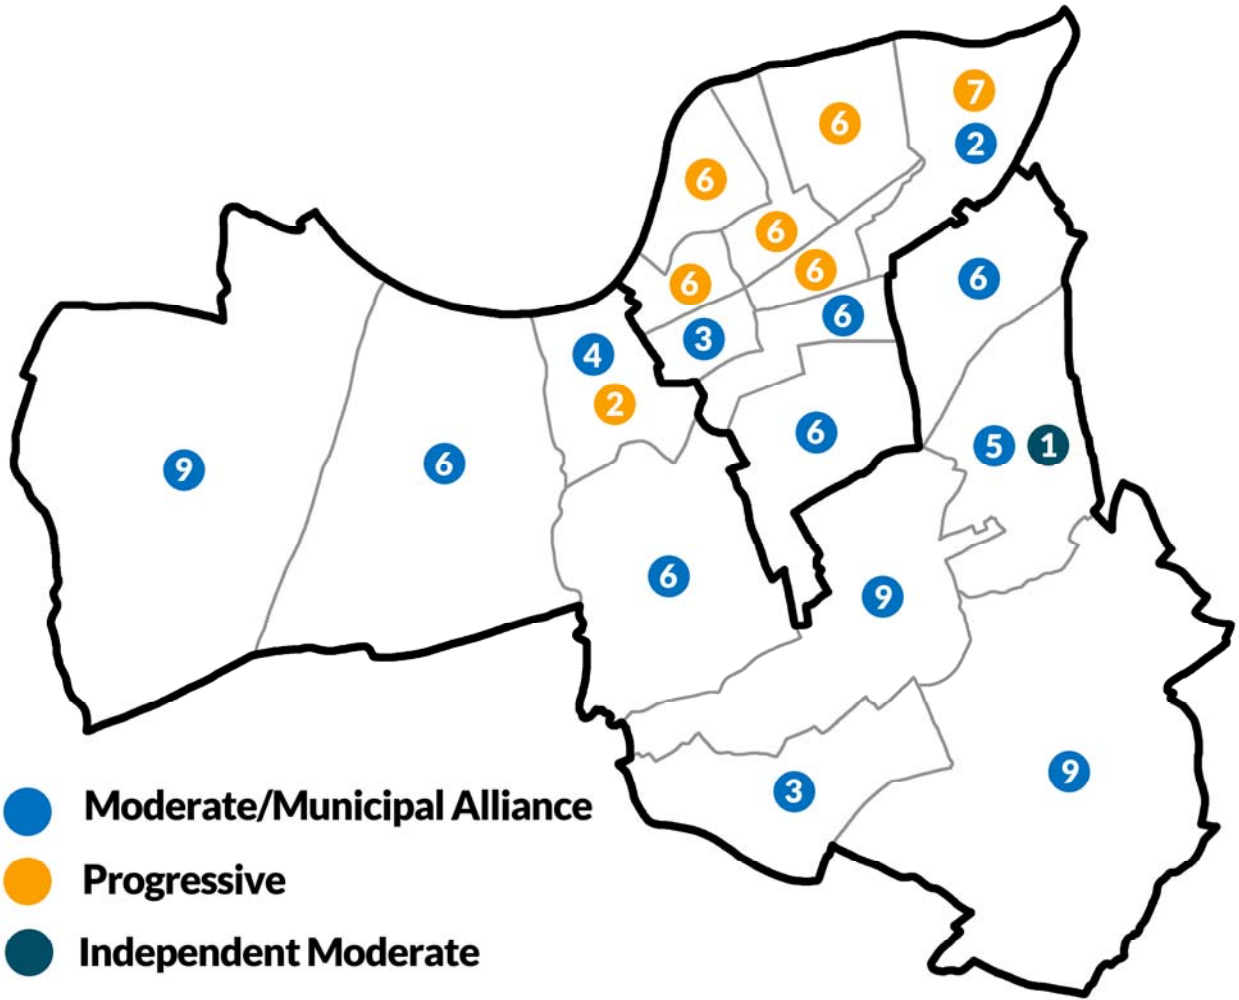

**London Borough of Wandsworth
Council Election maps
1900-2022**

Adam Gray

Wards 1900 to 1949

Wards 1949 to 1964

Wards 1964 to 1978

Wards 1978 to 2002

Borough boundaries changed in time for 1998 election

Wards 2002 to 2022

Wards 2022 to date

1900

1903

1906

1909

1912

1919

1922

1925

1928

1931

1934

1937

1945

1949

1953

1982

1986

1990

1994

1998

2002

2006

2010