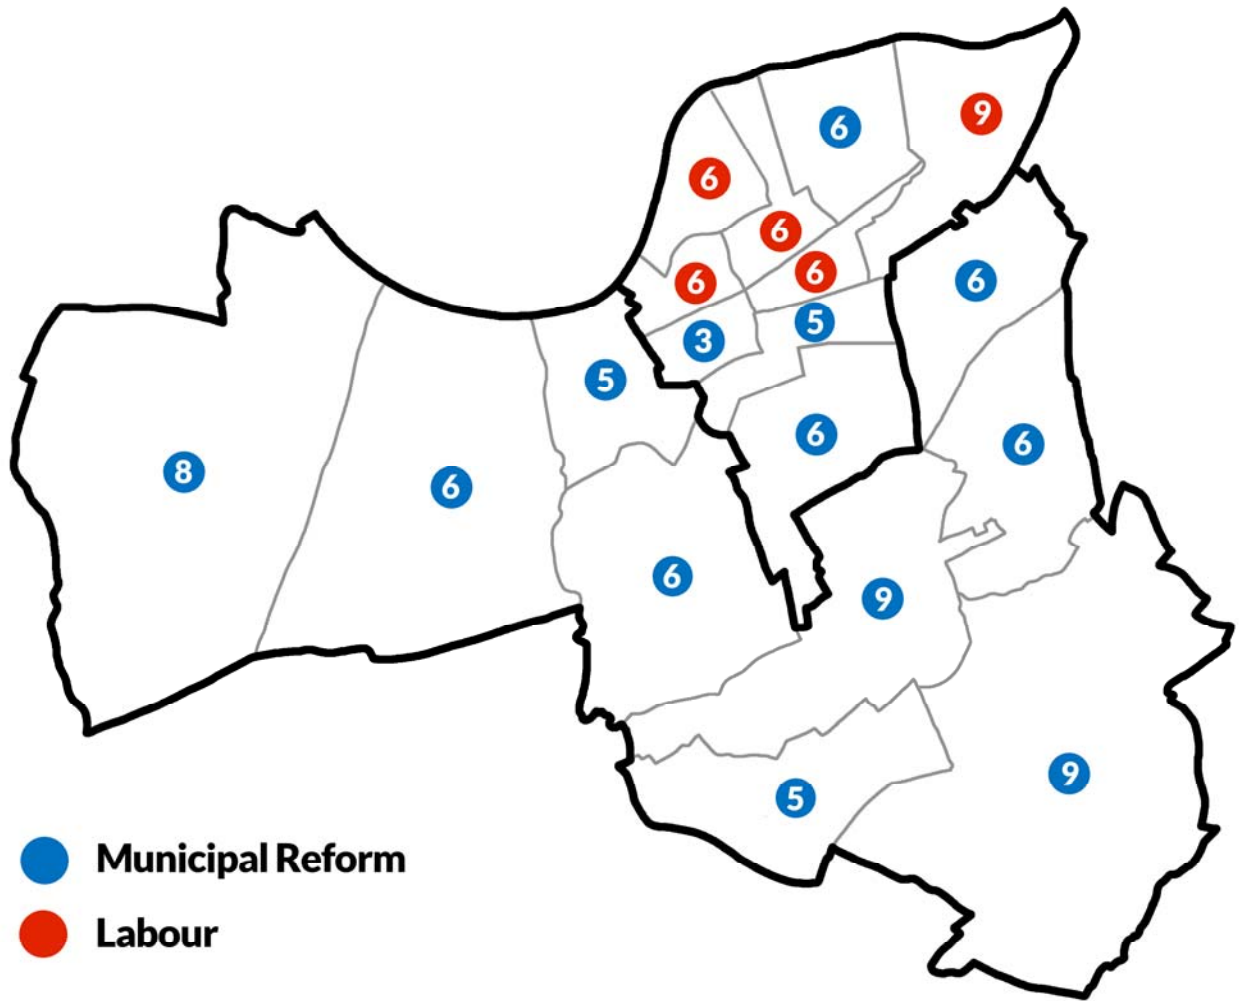

**London Borough of Wandsworth
Council Election maps
1900-2022**

Adam Gray

Wards 1900 to 1949

Wards 1949 to 1964

Wards 1964 to 1978

Wards 1978 to 2002

Borough boundaries changed in time for 1998 election

Wards 2002 to 2022

Wards 2022 to date

1900

1903

1906

1909

1912

1919

1922

1925

1928

1931

1934

1937

1945

1949

1953

1982

1986

1990

1994

1998

2002

2006

2010