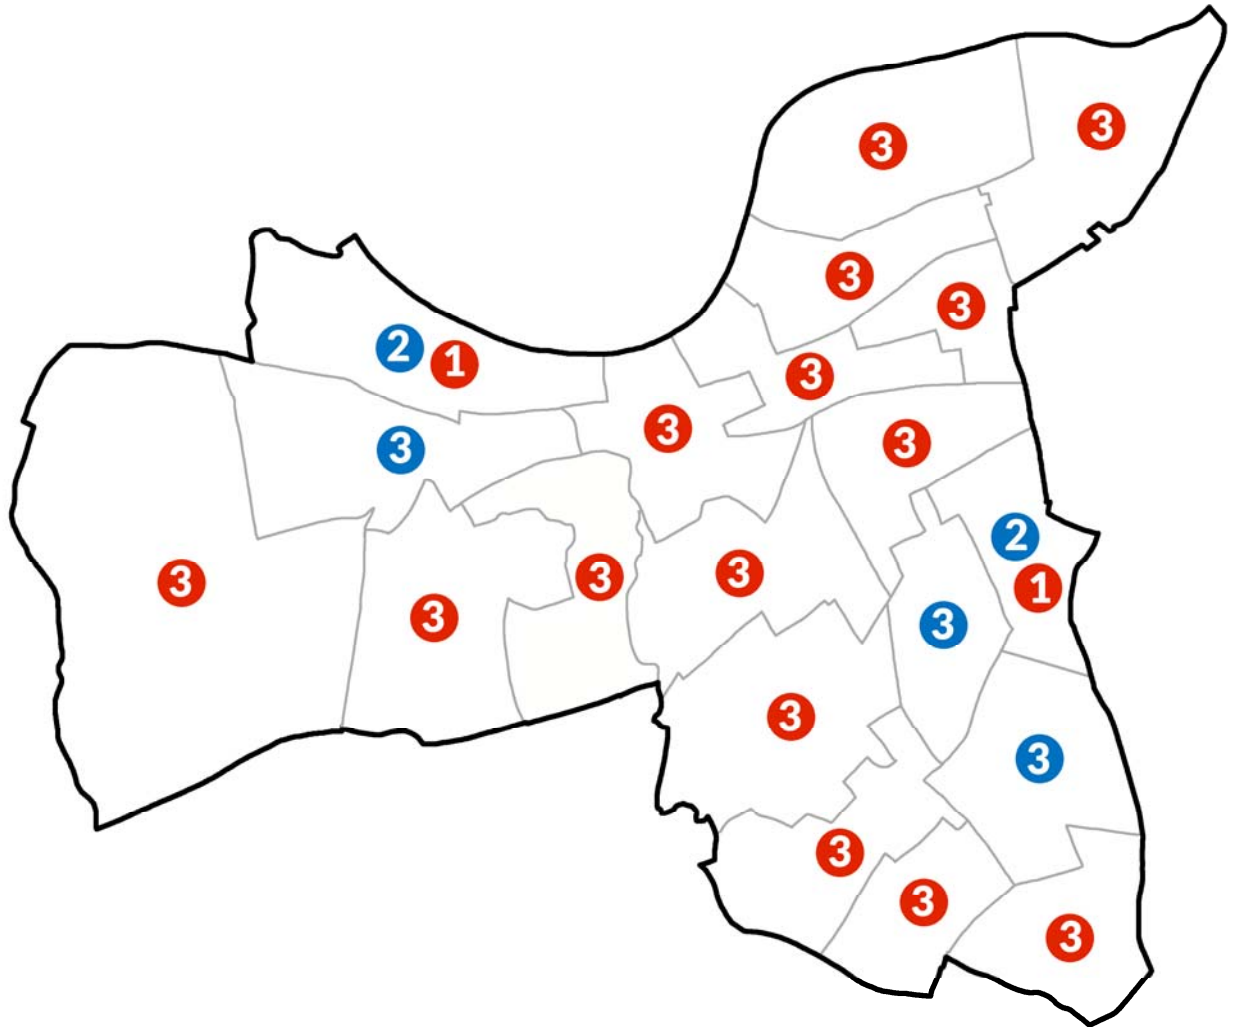

**London Borough of Wandsworth
Council Election maps
1900-2022**

Adam Gray

Wards 1900 to 1949

Wards 1949 to 1964

Wards 1964 to 1978

Wards 1978 to 2002

Borough boundaries changed in time for 1998 election

Wards 2002 to 2022

1925

1928

1931

1934

1937

1945

1949

1953

1956

1959

1962

1964

1968

1971

1974

1978

1982

1986

1990

1994

1998

2002

2006

2010