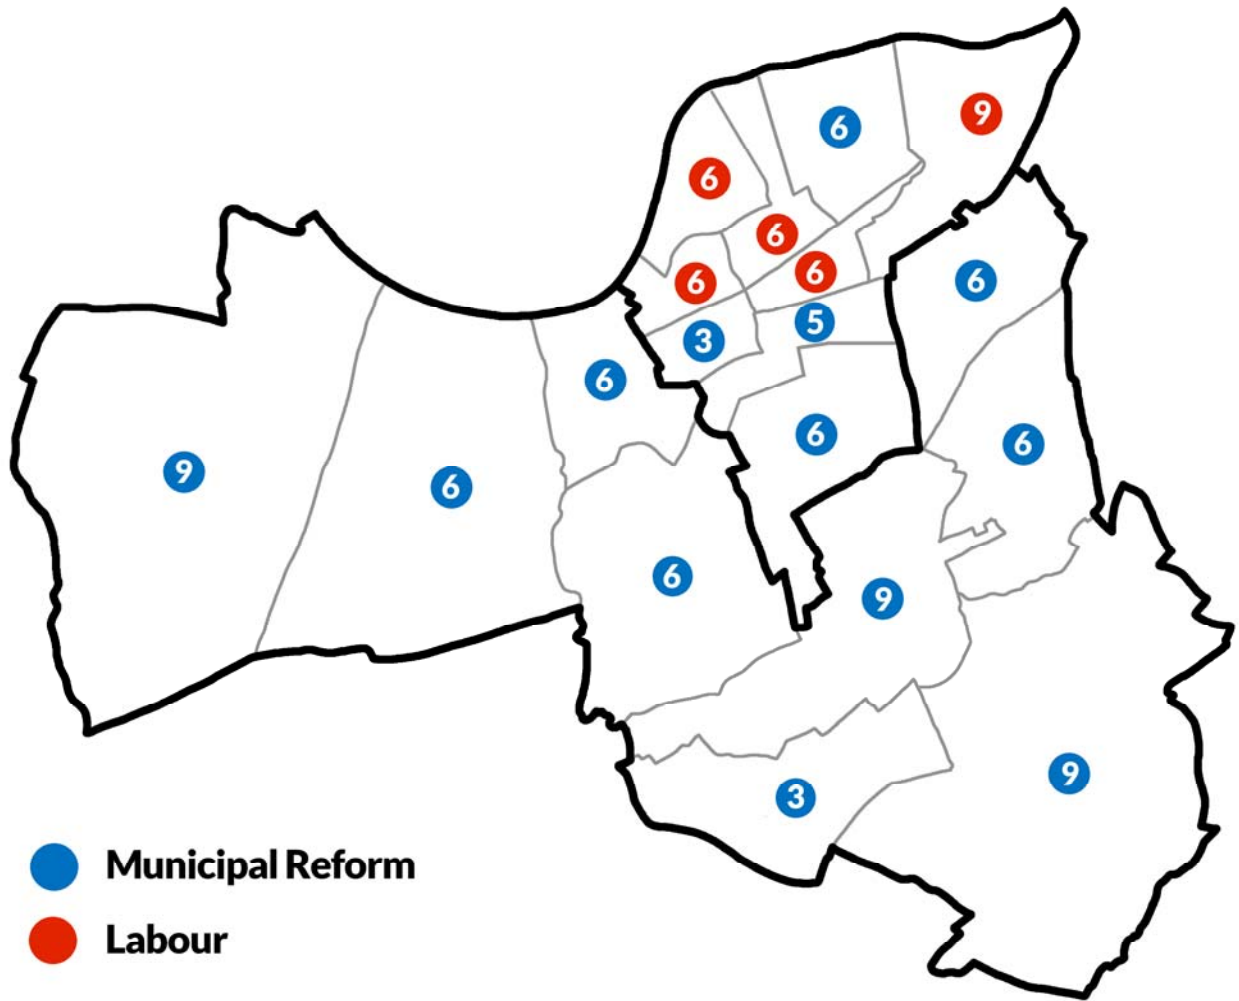

**London Borough of Wandsworth
Council Election maps
1900-2022**

Adam Gray

Wards 1900 to 1949

Wards 1949 to 1964

Wards 1964 to 1978

Wards 1978 to 2002

Borough boundaries changed in time for 1998 election

Wards 2002 to 2022

Wards 2022 to date

1900

1903

1906

1909

1912

1919

1922

1925

1928

1931

1934

1937

1945

1949

1953

1982

1986

1990

1994

1998

2002

2006

2010