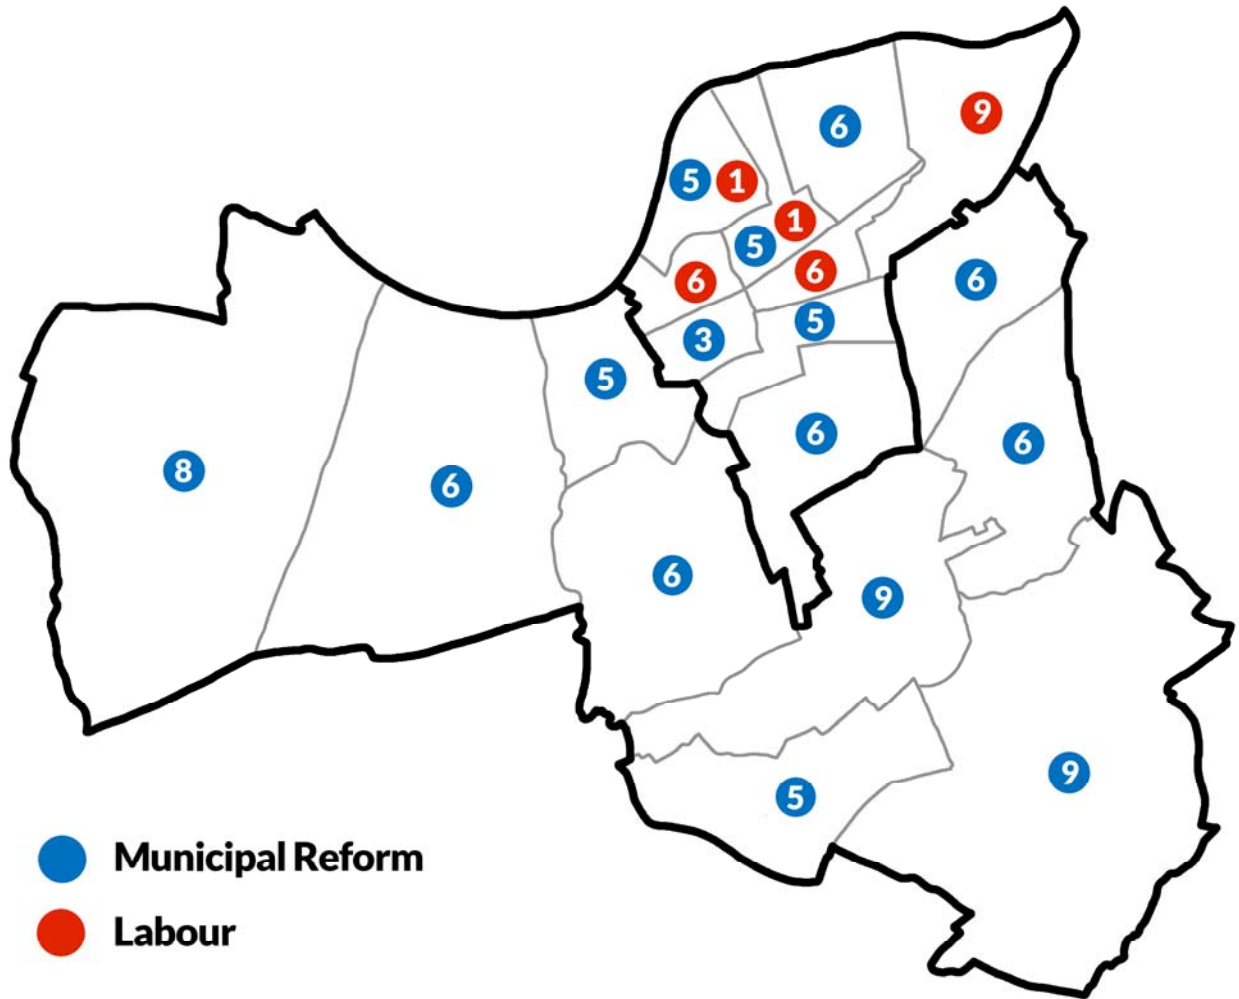

**London Borough of Wandsworth
Council Election maps
1900-2022**

Adam Gray

Wards 1900 to 1949

Wards 1949 to 1964

Wards 1964 to 1978

Wards 1978 to 2002

Borough boundaries changed in time for 1998 election

Wards 2002 to 2022

Wards 2022 to date

1900

1903

1906

1909

1912

1919

1922

1925

1928

1931

1934

1937

1945

1949

1953

1982

1986

1990

1994

1998

2002

2006

2010