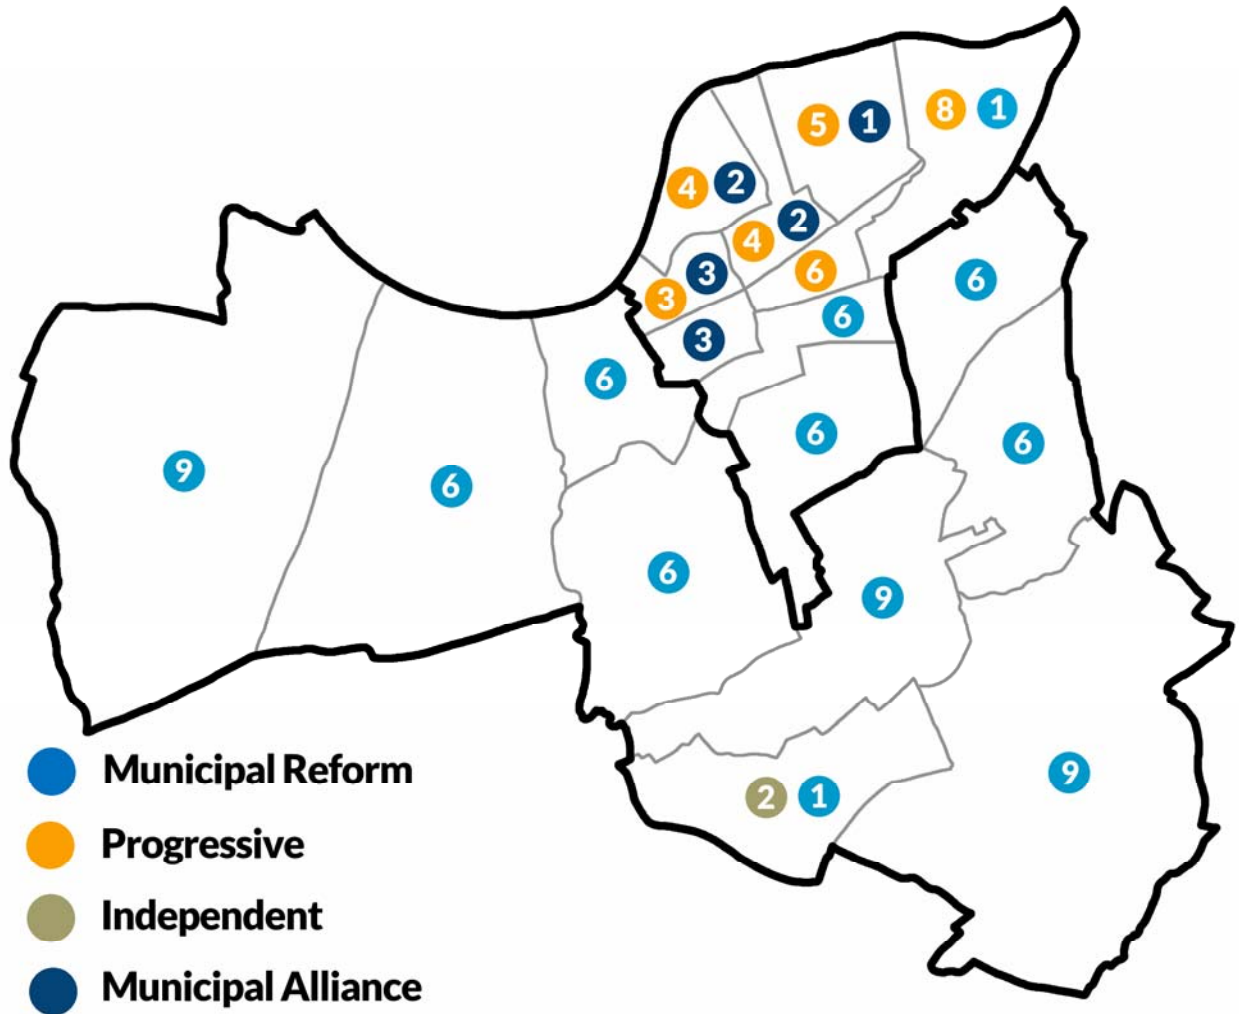

**London Borough of Wandsworth
Council Election maps
1900-2022**

Adam Gray

Wards 1900 to 1949

Wards 1949 to 1964

Wards 1964 to 1978

Wards 1978 to 2002

Borough boundaries changed in time for 1998 election

Wards 2002 to 2022

Wards 2022 to date

1900

1903

1906

1909

1912

1919

1922

1925

1928

1931

1934

1937

1945

1949

1953

1982

1986

1990

1994

1998

2002

2006

2010