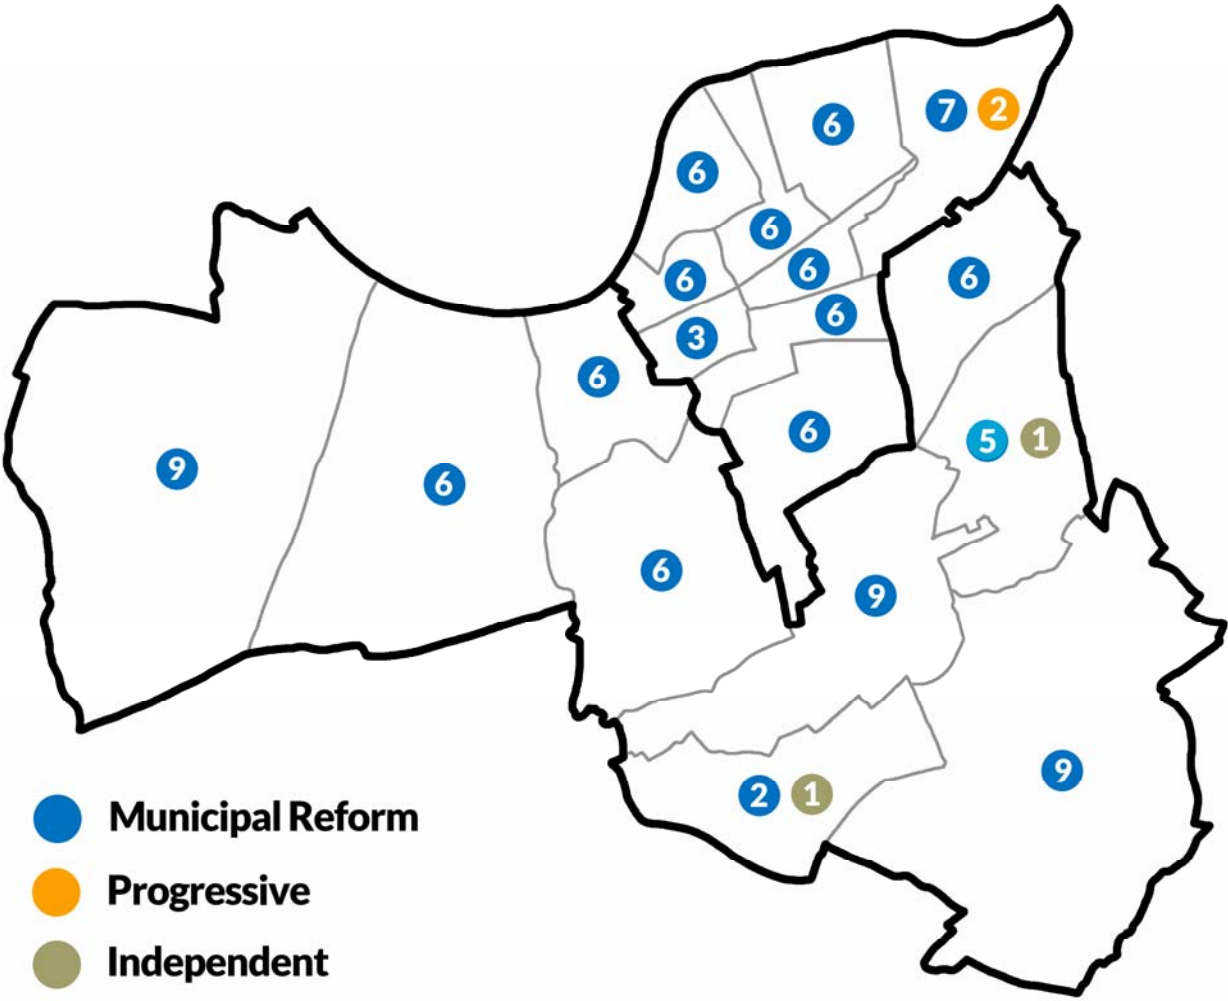

**London Borough of Wandsworth
Council Election maps
1900-2022**

Adam Gray

Wards 1900 to 1949

Wards 1949 to 1964

Wards 1964 to 1978

Wards 1978 to 2002

Borough boundaries changed in time for 1998 election

Wards 2002 to 2022

Wards 2022 to date

1900

1903

1906

1909

1912

1919

1922

1925

1928

1931

1934

1937

1945

1949

1953

1982

1986

1990

1994

1998

2002

2006

2010