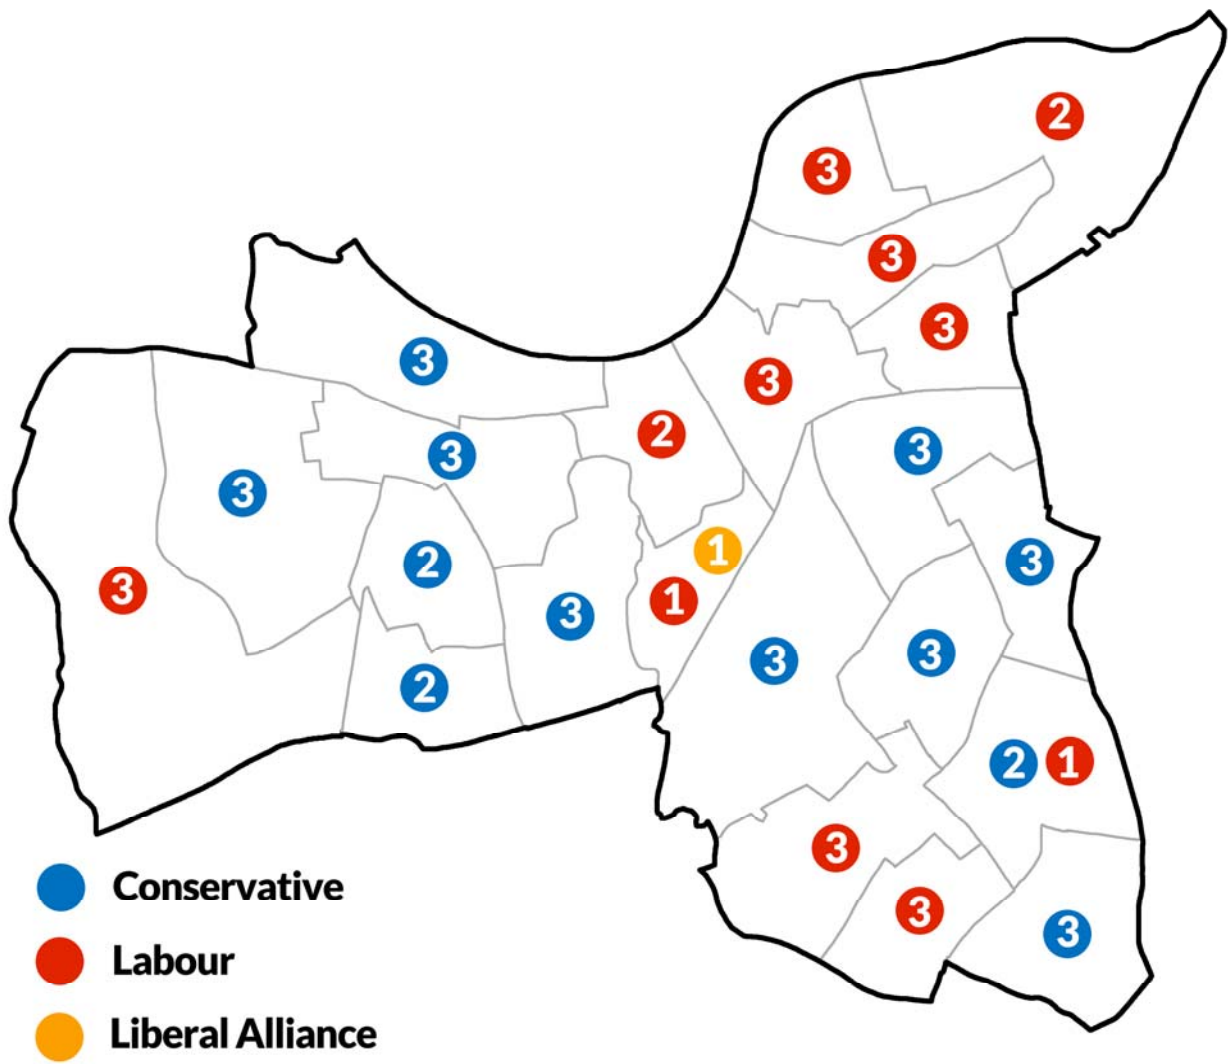

**London Borough of Wandsworth
Council Election maps
1900-2022**

Adam Gray

Wards 1900 to 1949

Wards 1949 to 1964

Wards 1964 to 1978

Wards 1978 to 2002

Borough boundaries changed in time for 1998 election

Wards 2002 to 2022

1925

1928

1931

1934

1937

1945

1949

1953

1956

1959

1962

1964

1968

1971

1974

1978

1982

1986

1990

1994

1998

2002

2006

2010