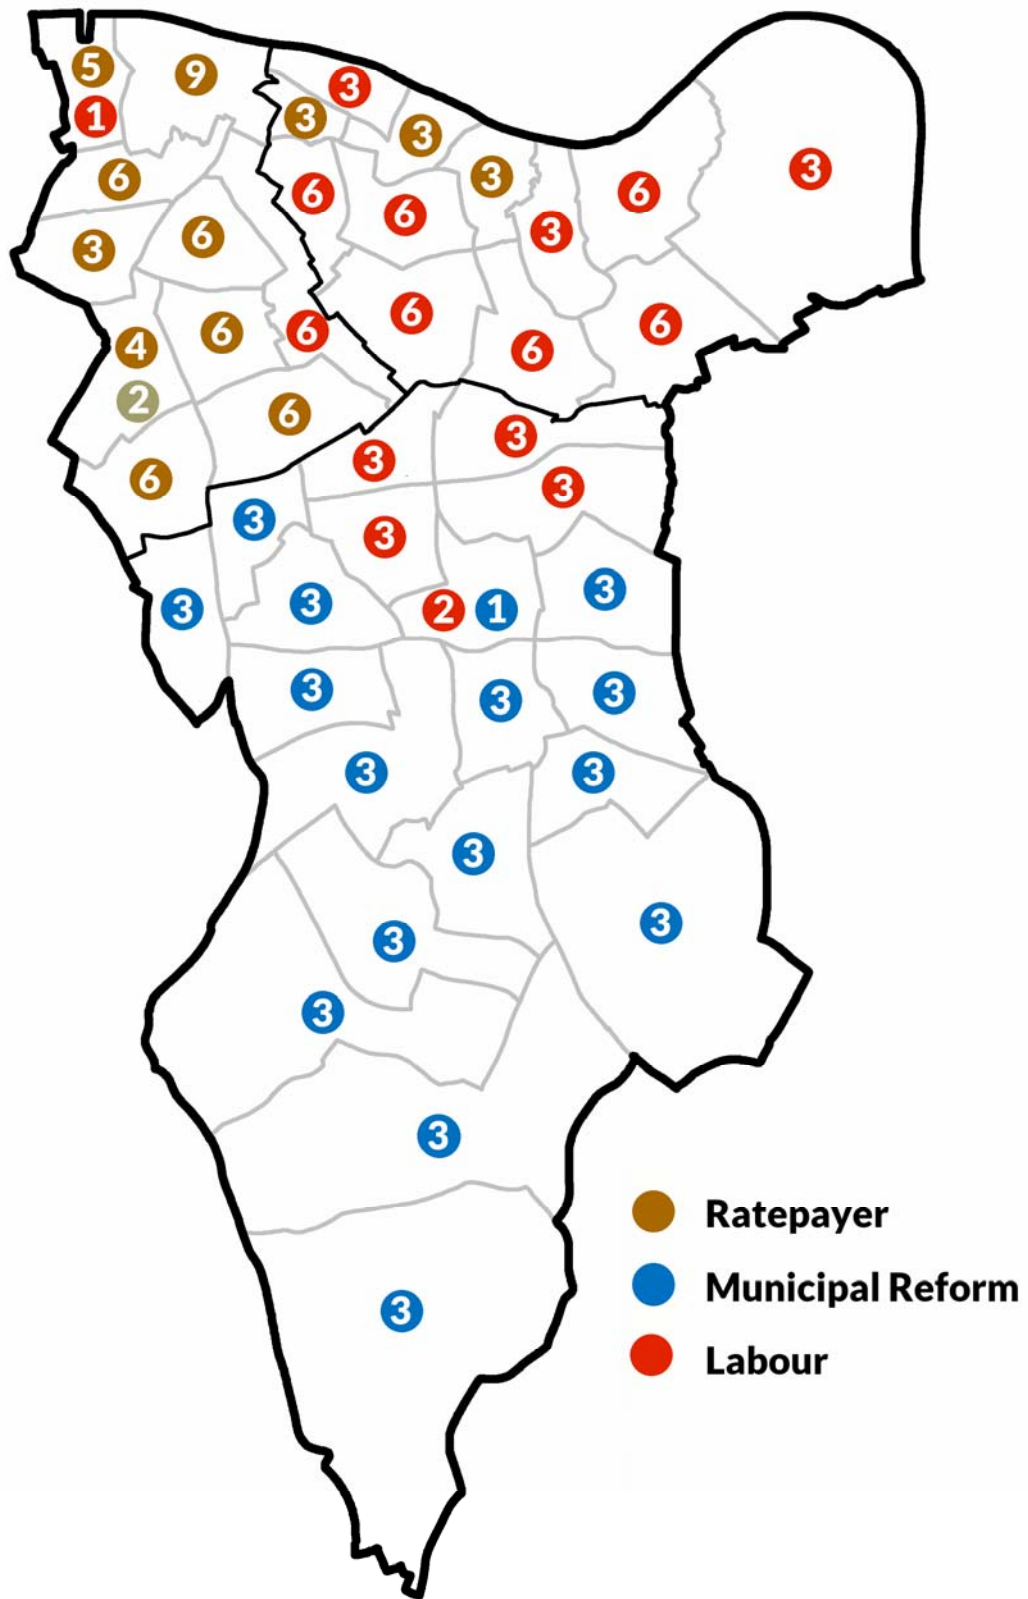

**London Borough of Southwark
Council Election maps
1900-2022**

Adam Gray

Wards 1900 to 1949

Wards 1952 to 1964

Wards 1964

Wards 1968 to 1978

Wards 1978 to 2002

Wards 2002 to 2018

Wards 2018 to date

1909

1912

1919

1928

1931

1934

1945

1949

1953

1956

1959

1962

1964

1968

1971

1974

1978

1986

1990

1994

1998

2002

2006