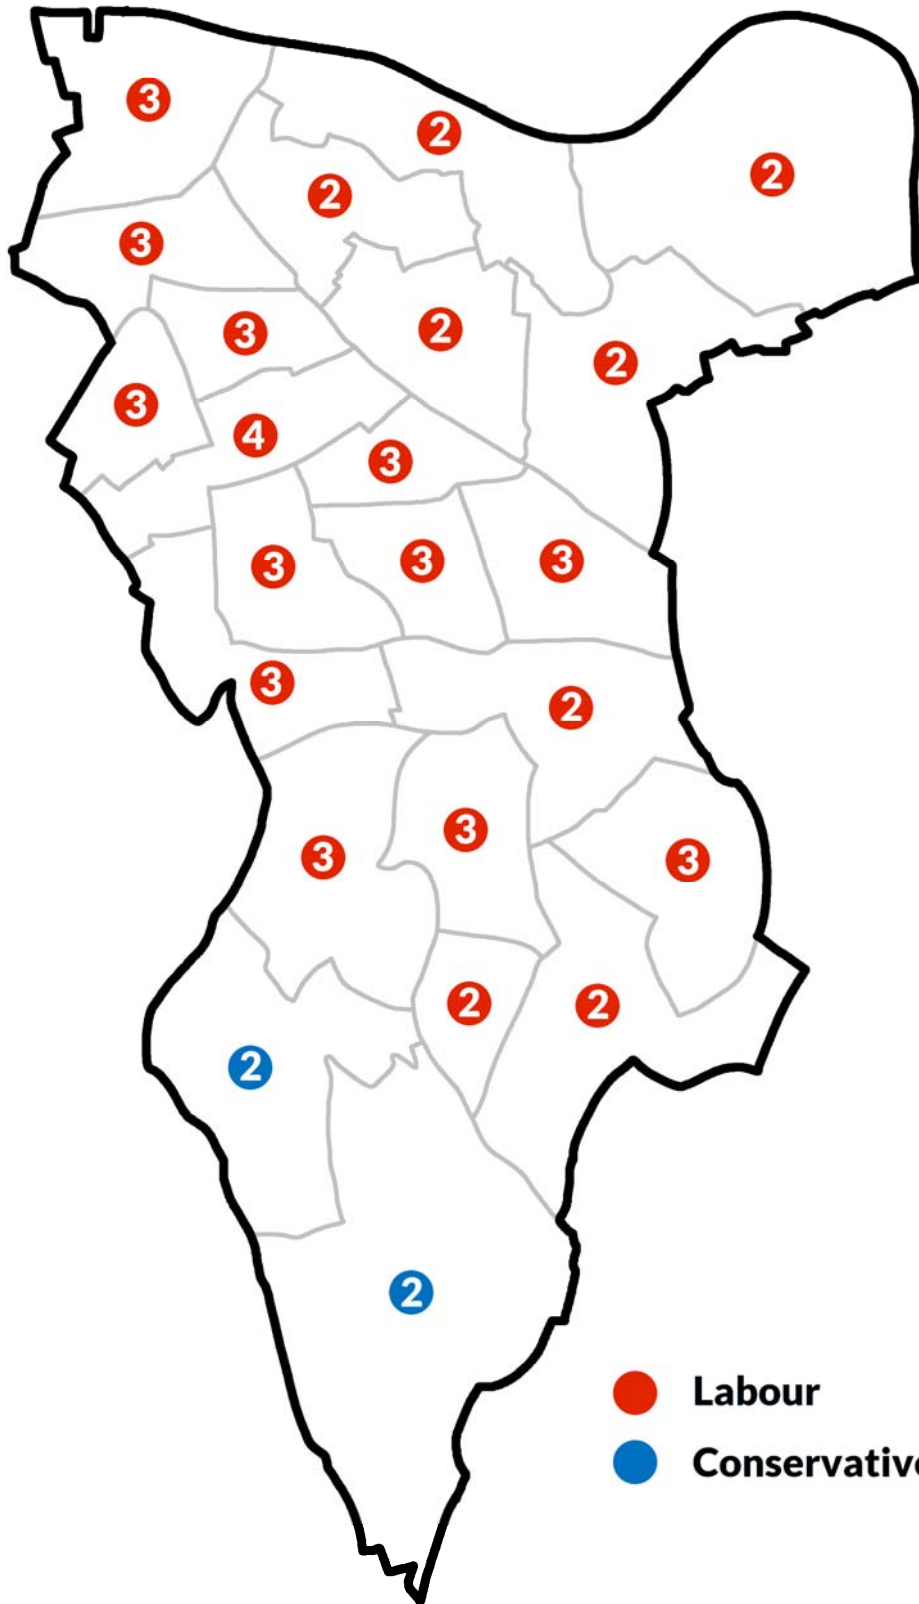

**London Borough of Southwark
Council Election maps
1900-2022**

Adam Gray

Wards 1900 to 1949

Wards 1952 to 1964

Wards 1964

Wards 1968 to 1978

Wards 1978 to 2002

Wards 2002 to 2018

Wards 2018 to date

1909

1912

1919

1928

1931

1934

1945

1949

1953

1956

1959

1962

1964

1968

1971

1974

1978

1986

1990

1994

1998

2002

2006