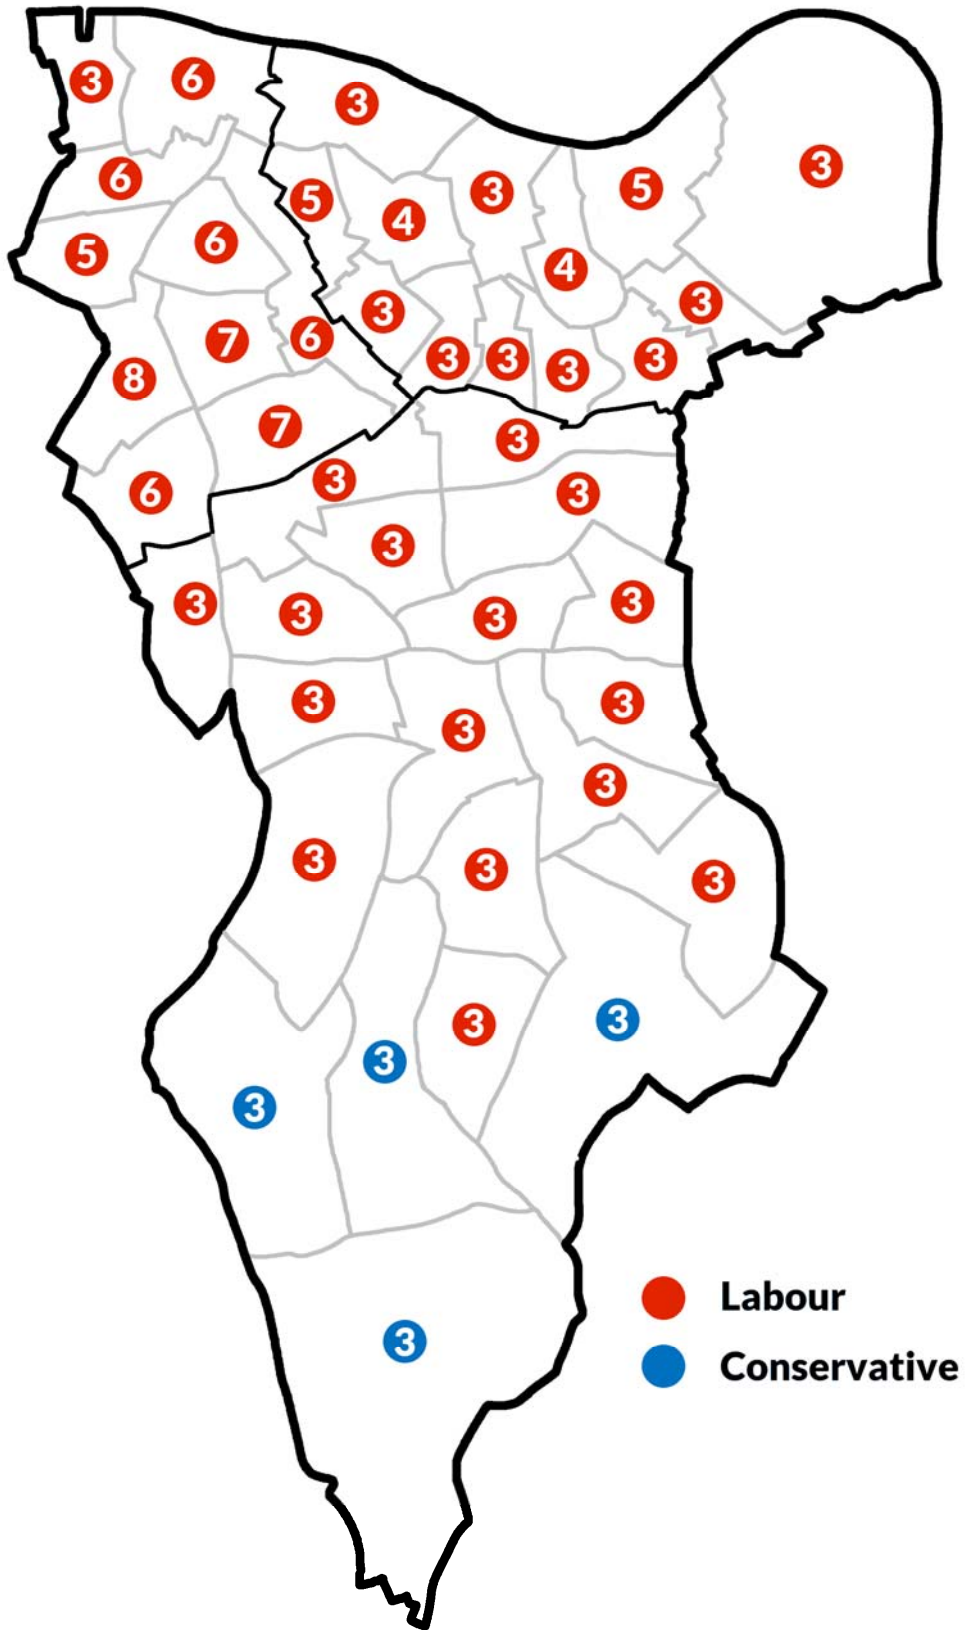

**London Borough of Southwark
Council Election maps
1900-2022**

Adam Gray

Wards 1900 to 1949

Wards 1952 to 1964

Wards 1964

Wards 1968 to 1978

Wards 1978 to 2002

Wards 2002 to 2018

Wards 2018 to date

1909

1912

1919

1928

1931

1934

1945

1949

1953

1956

1959

1962

1964

1968

1971

1974

1978

1986

1990

1994

1998

2002

2006