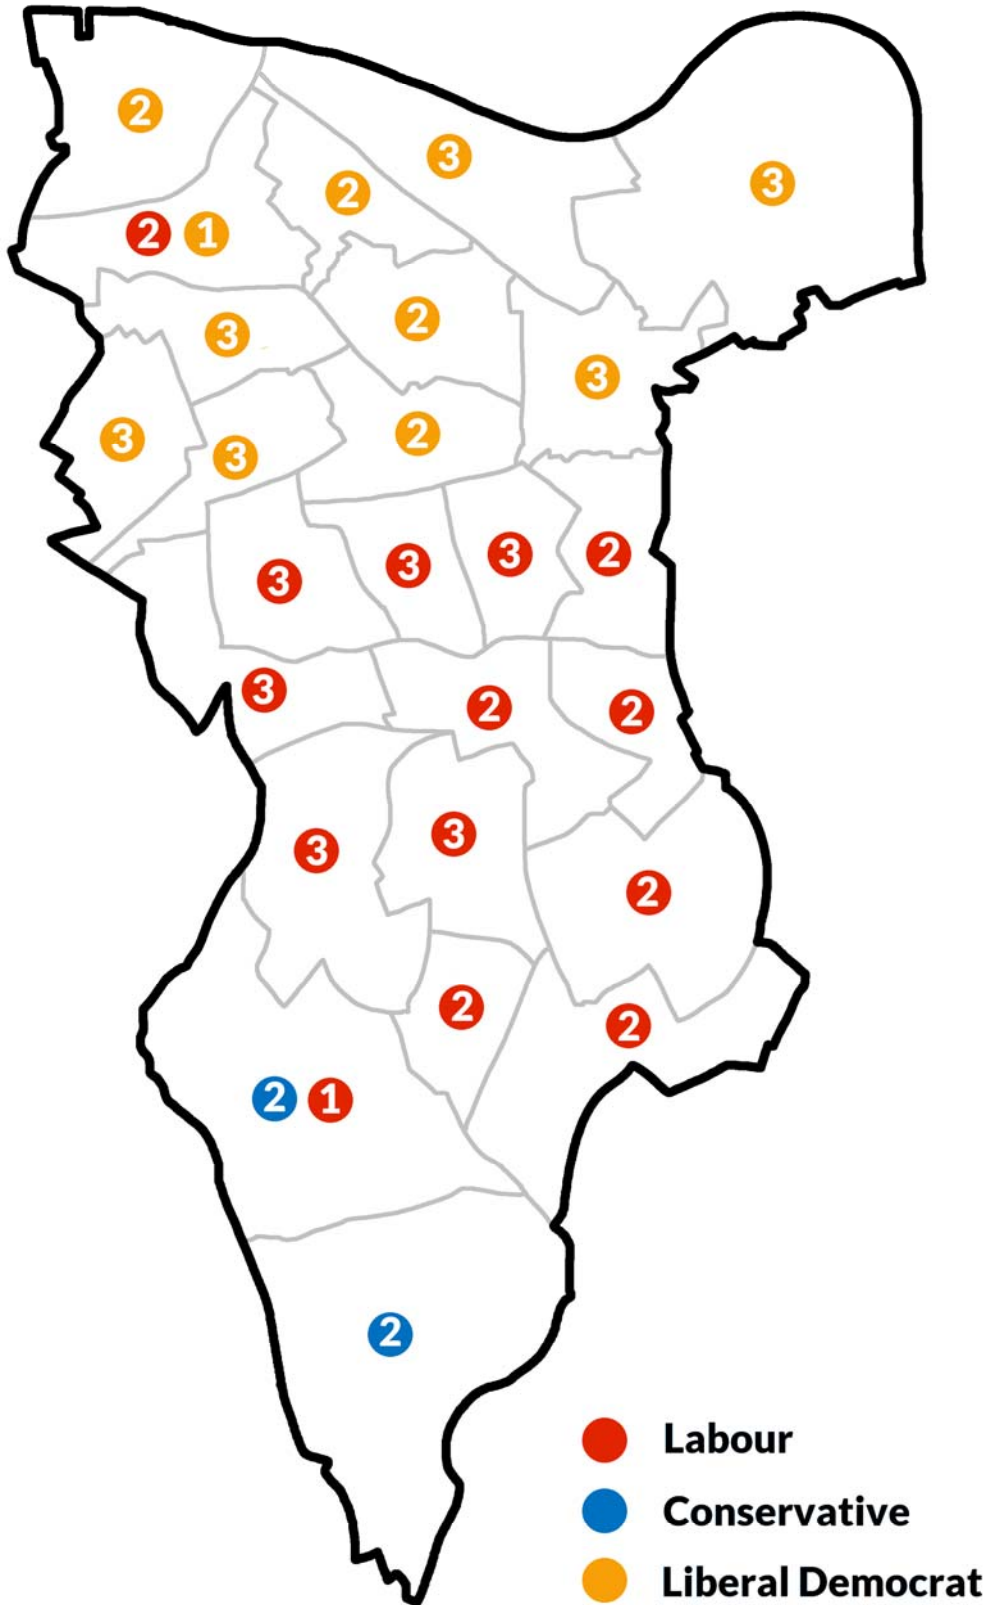

**London Borough of Southwark
Council Election maps
1900-2022**

Adam Gray

Wards 1900 to 1949

Wards 1952 to 1964

Wards 1964

Wards 1968 to 1978

Wards 1978 to 2002

Wards 2002 to 2018

Wards 2018 to date

1909

1912

1919

1928

1931

1934

1945

1949

1953

1956

1959

1962

1964

1968

1971

1974

1978

1986

1990

1994

1998

2002

2006