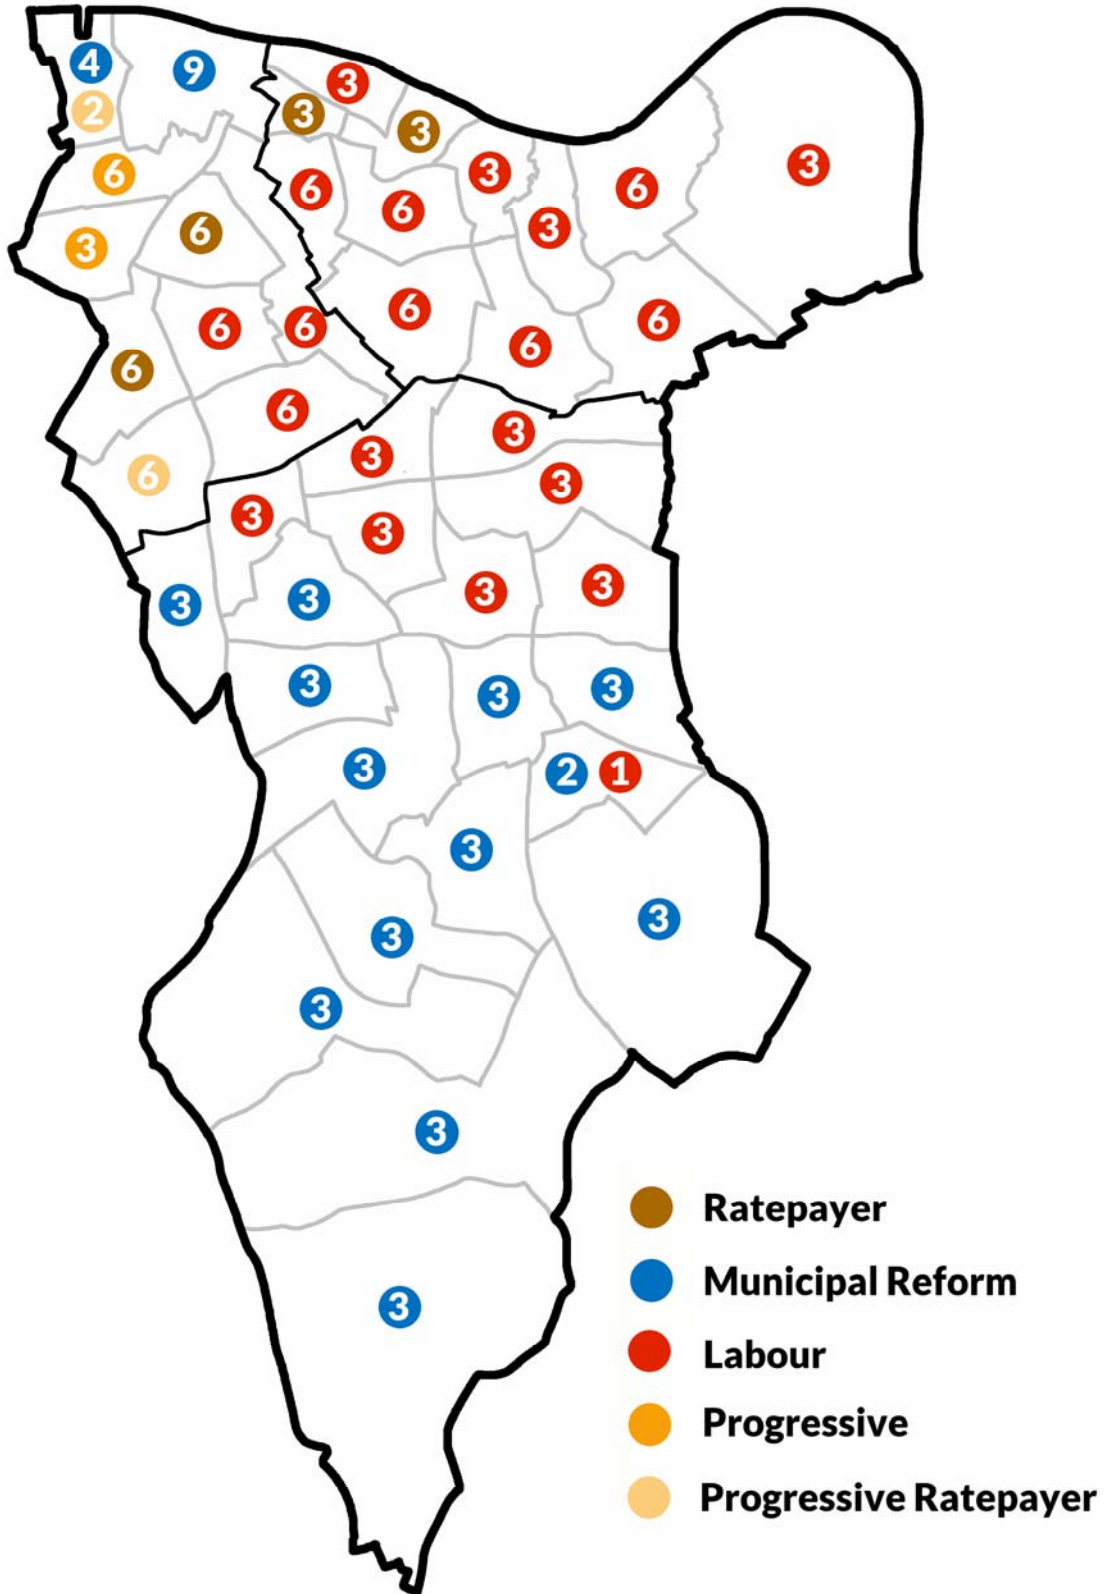

**London Borough of Southwark
Council Election maps
1900-2022**

Adam Gray

Wards 1900 to 1949

Wards 1952 to 1964

Wards 1964

Wards 1968 to 1978

Wards 1978 to 2002

Wards 2002 to 2018

Wards 2018 to date

1909

1912

1919

1928

1931

1934

1945

1949

1953

1956

1959

1962

1964

1968

1971

1974

1978

1986

1990

1994

1998

2002

2006