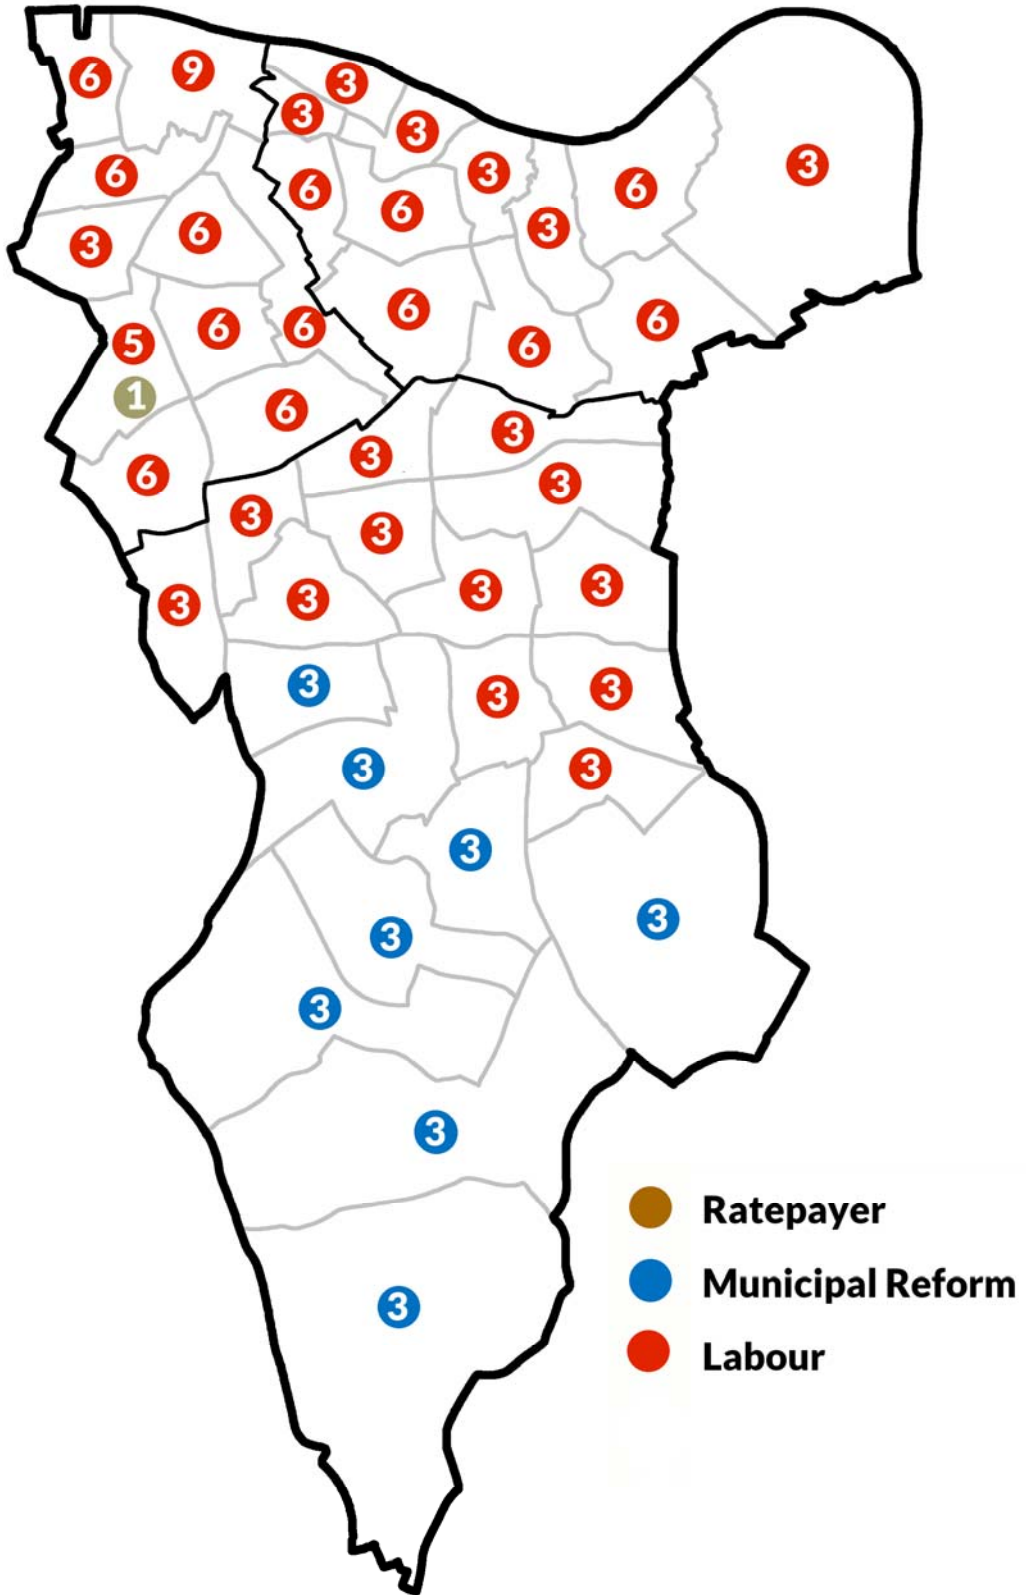

**London Borough of Southwark
Council Election maps
1900-2022**

Adam Gray

Wards 1900 to 1949

Wards 1952 to 1964

Wards 1964

Wards 1968 to 1978

Wards 1978 to 2002

Wards 2002 to 2018

Wards 2018 to date

1909

1912

1919

1928

1931

1934

1945

1949

1953

1956

1959

1962

1964

1968

1971

1974

1978

1986

1990

1994

1998

2002

2006