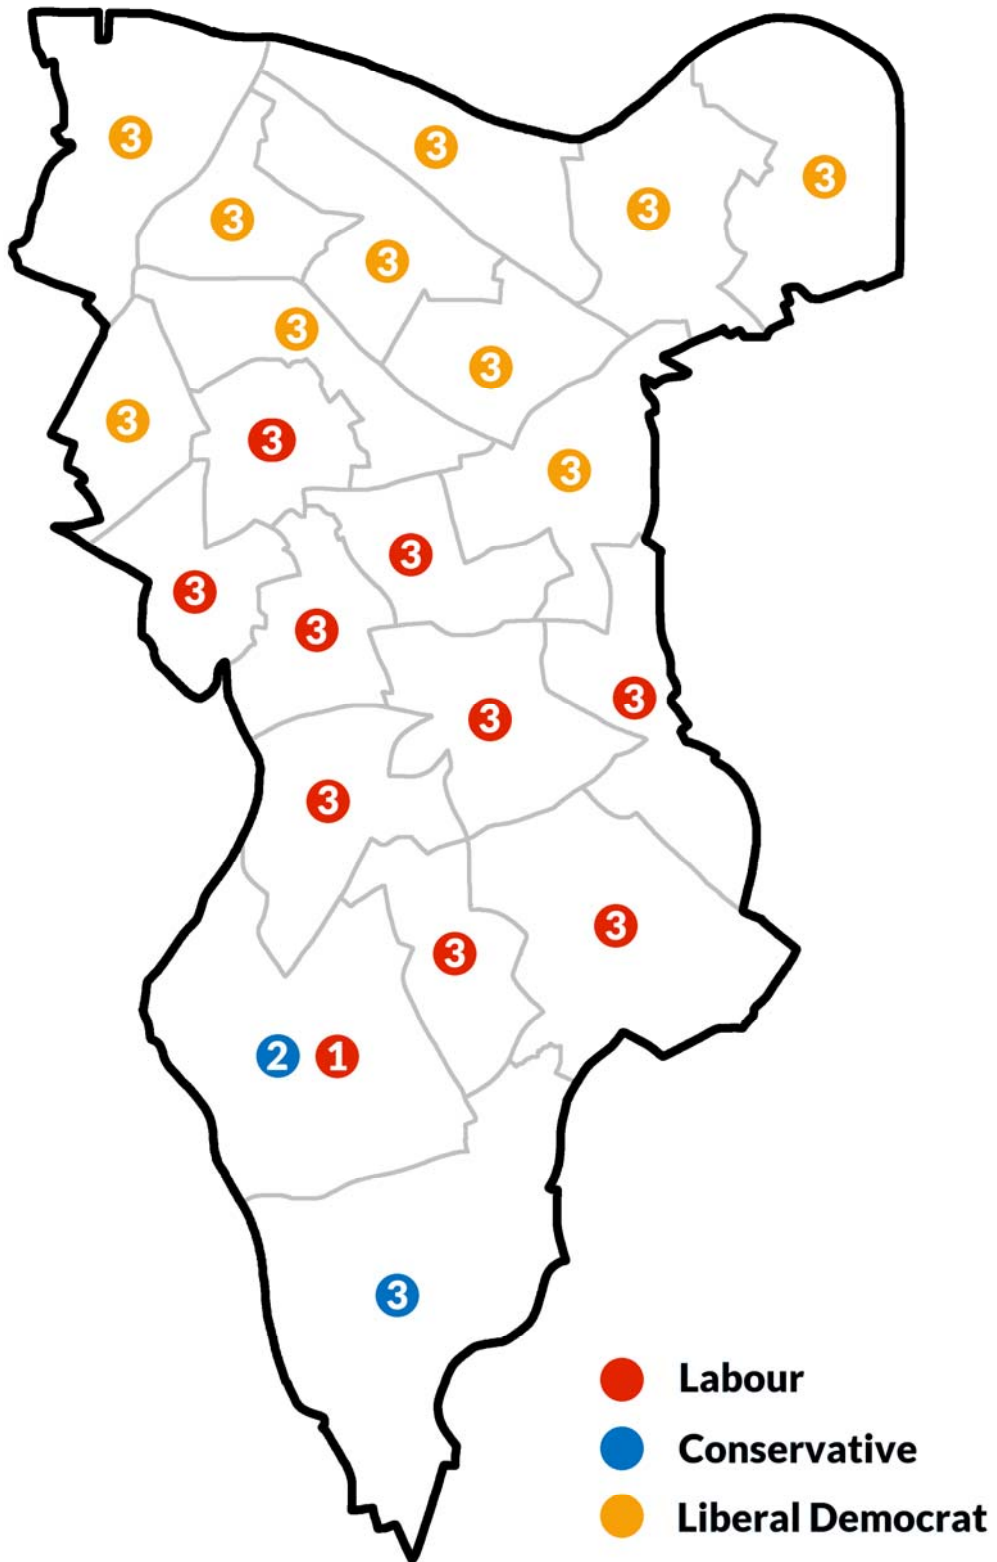

**London Borough of Southwark
Council Election maps
1900-2022**

Adam Gray

Wards 1900 to 1949

Wards 1952 to 1964

Wards 1964

Wards 1968 to 1978

Wards 1978 to 2002

Wards 2002 to 2018

1949

1953

1956

1959

1962

1964

1968

1971

1974

1978

1986

1990

1994

1998

2002

2006

2010

2014

2018