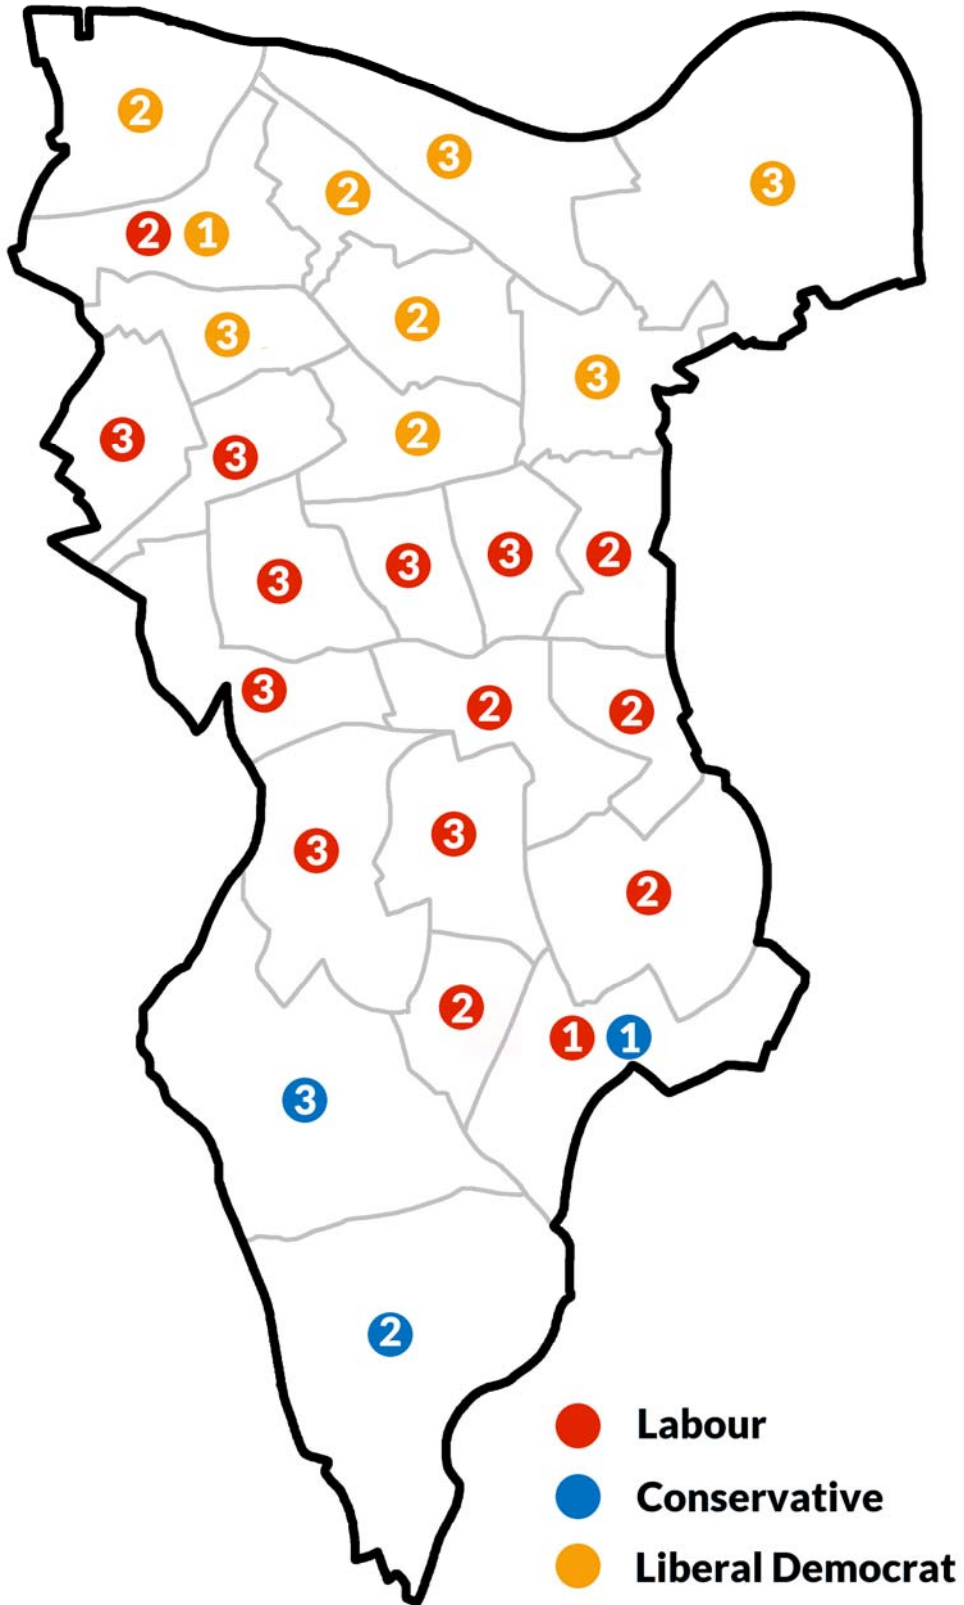

**London Borough of Southwark
Council Election maps
1900-2022**

Adam Gray

Wards 1900 to 1949

Wards 1952 to 1964

Wards 1964

Wards 1968 to 1978

Wards 1978 to 2002

Wards 2002 to 2018

Wards 2018 to date

1909

1912

1919

1928

1931

1934

1945

1949

1953

1956

1959

1962

1964

1968

1971

1974

1978

1986

1990

1994

1998

2002

2006