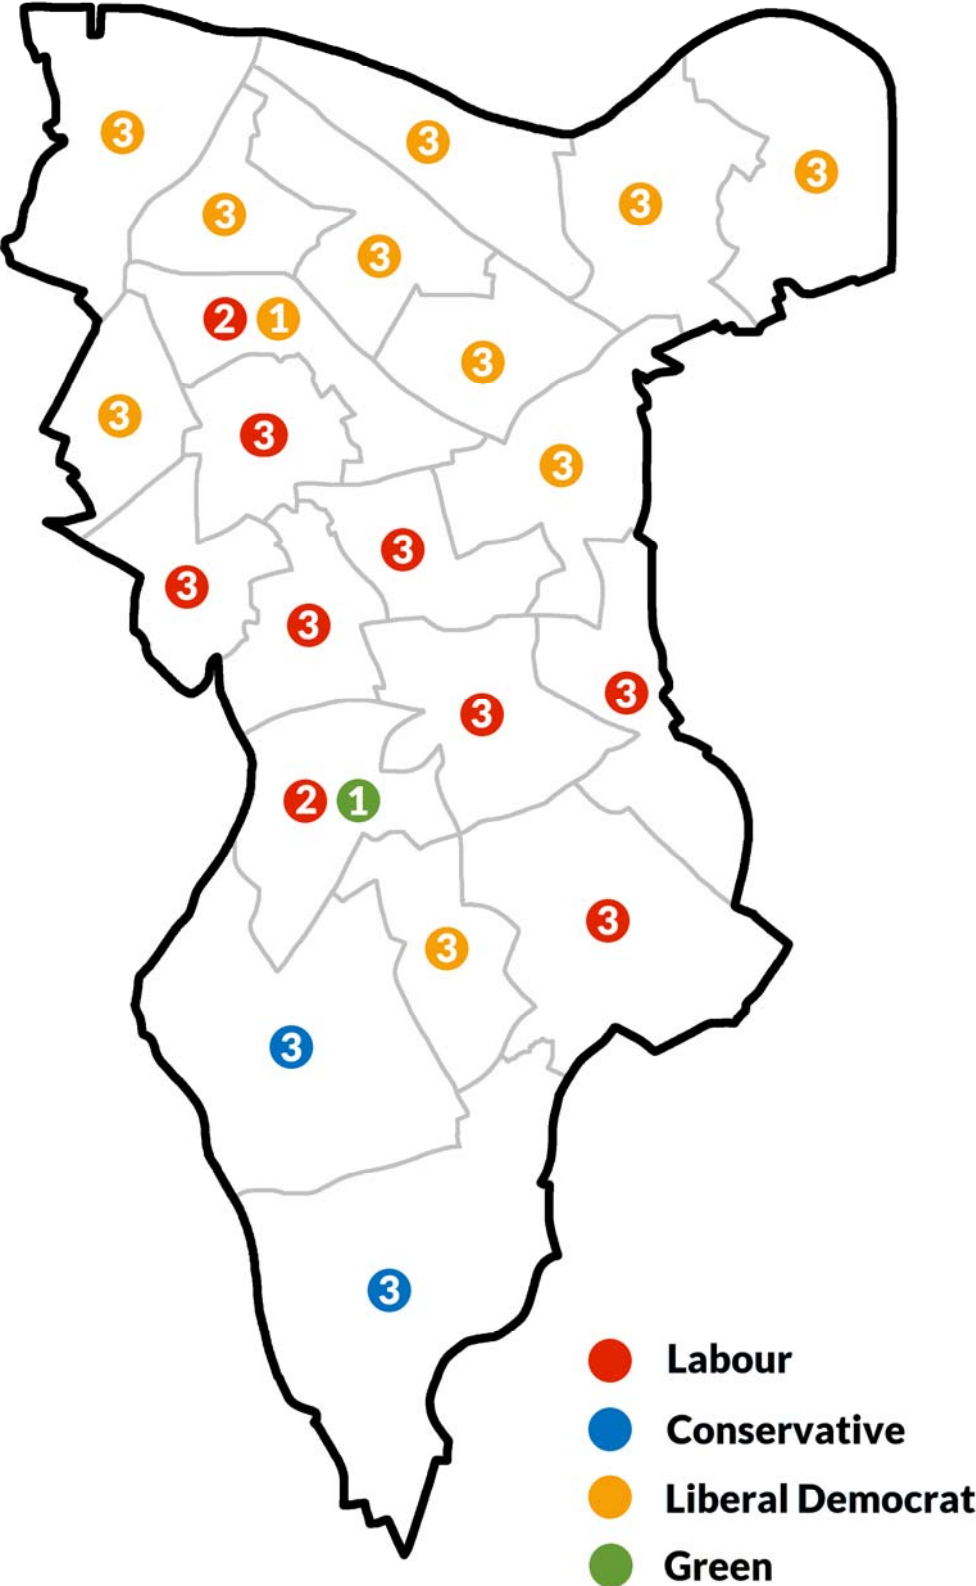

**London Borough of Southwark
Council Election maps
1900-2022**

Adam Gray

Wards 1900 to 1949

Wards 1952 to 1964

Wards 1964

Wards 1968 to 1978

Wards 1978 to 2002

Wards 2002 to 2018

1949

1953

1956

1959

1962

1964

1968

1971

1974

1978

1986

1990

1994

1998

2002

2006

2010

2014

2018