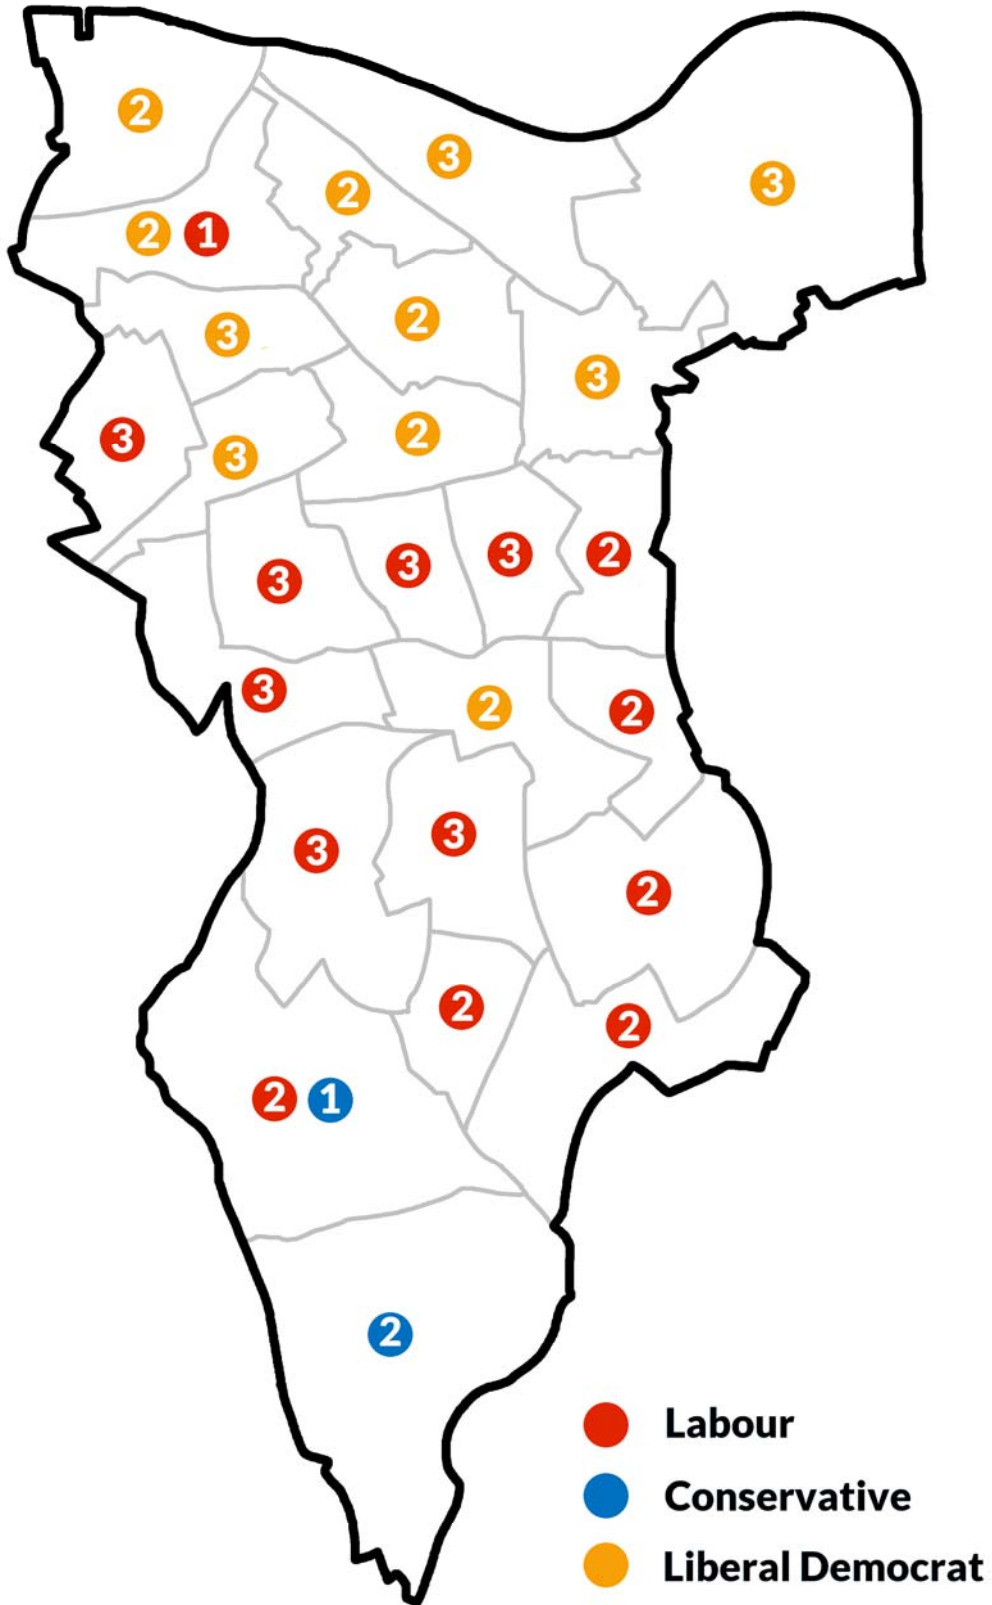

**London Borough of Southwark
Council Election maps
1900-2022**

Adam Gray

Wards 1900 to 1949

Wards 1952 to 1964

Wards 1964

Wards 1968 to 1978

Wards 1978 to 2002

Wards 2002 to 2018

Wards 2018 to date

1909

1912

1919

1928

1931

1934

1945

1949

1953

1956

1959

1962

1964

1968

1971

1974

1978

1986

1990

1994

1998

2002

2006