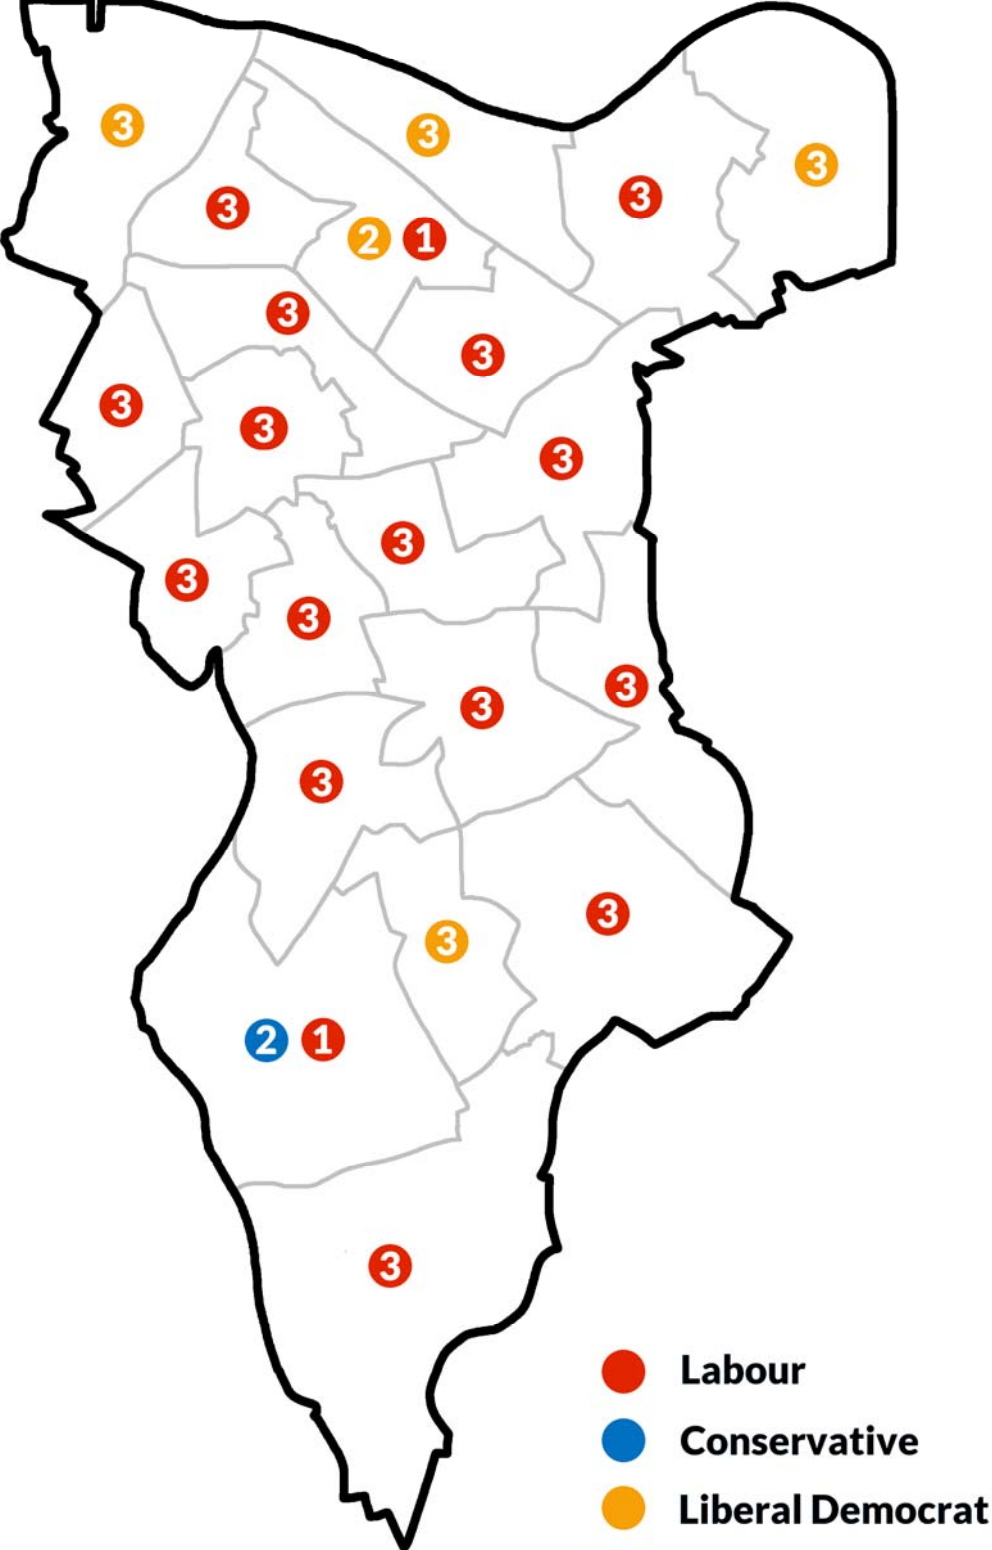

**London Borough of Southwark
Council Election maps
1900-2022**

Adam Gray

Wards 1900 to 1949

Wards 1952 to 1964

Wards 1964

Wards 1968 to 1978

Wards 1978 to 2002

Wards 2002 to 2018

1949

1953

1956

1959

1962

1964

1968

1971

1974

1978

1986

1990

1994

1998

2002

2006

2010

2014

2018