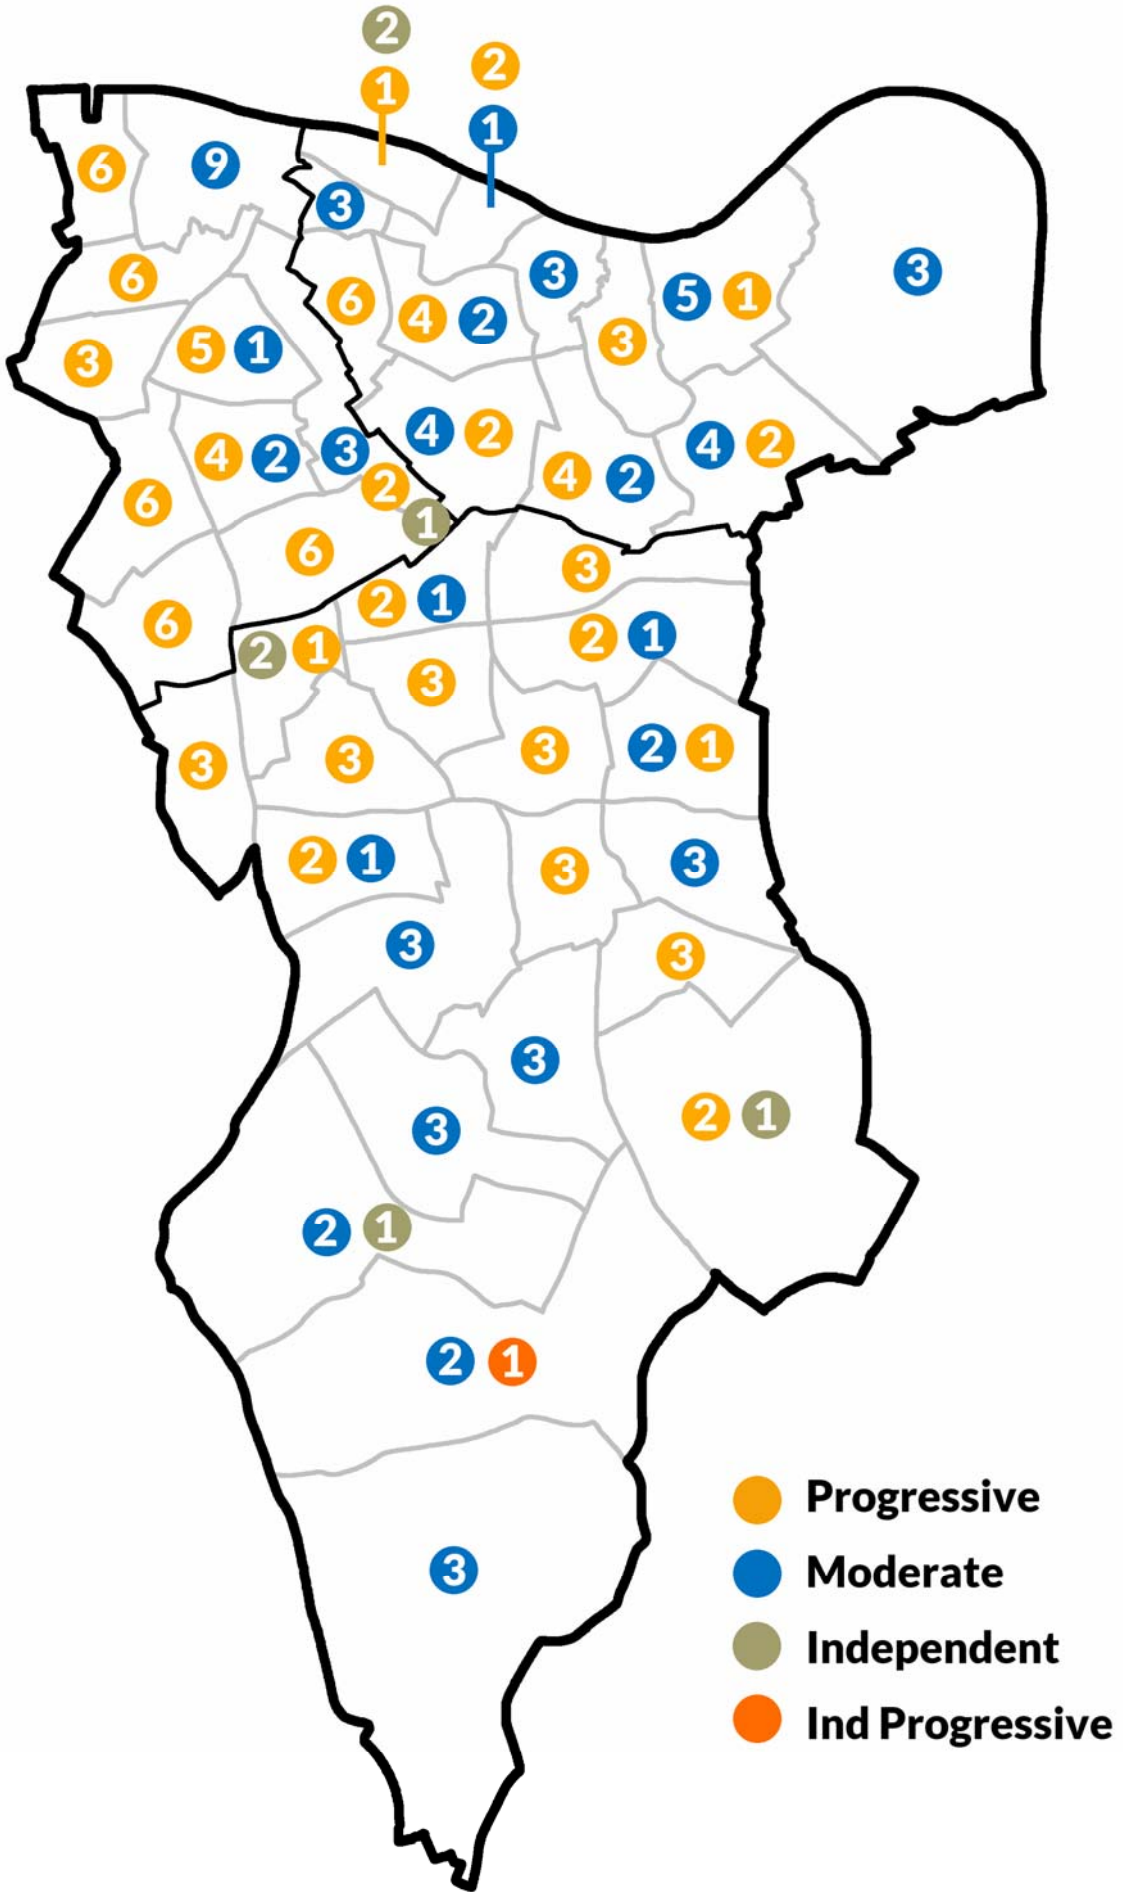

**London Borough of Southwark
Council Election maps
1900-2022**

Adam Gray

Wards 1900 to 1949

Wards 1952 to 1964

Wards 1964

Wards 1968 to 1978

Wards 1978 to 2002

Wards 2002 to 2018

Wards 2018 to date

1909

1912

1919

1928

1931

1934

1945

1949

1953

1956

1959

1962

1964

1968

1971

1974

1978

1986

1990

1994

1998

2002

2006