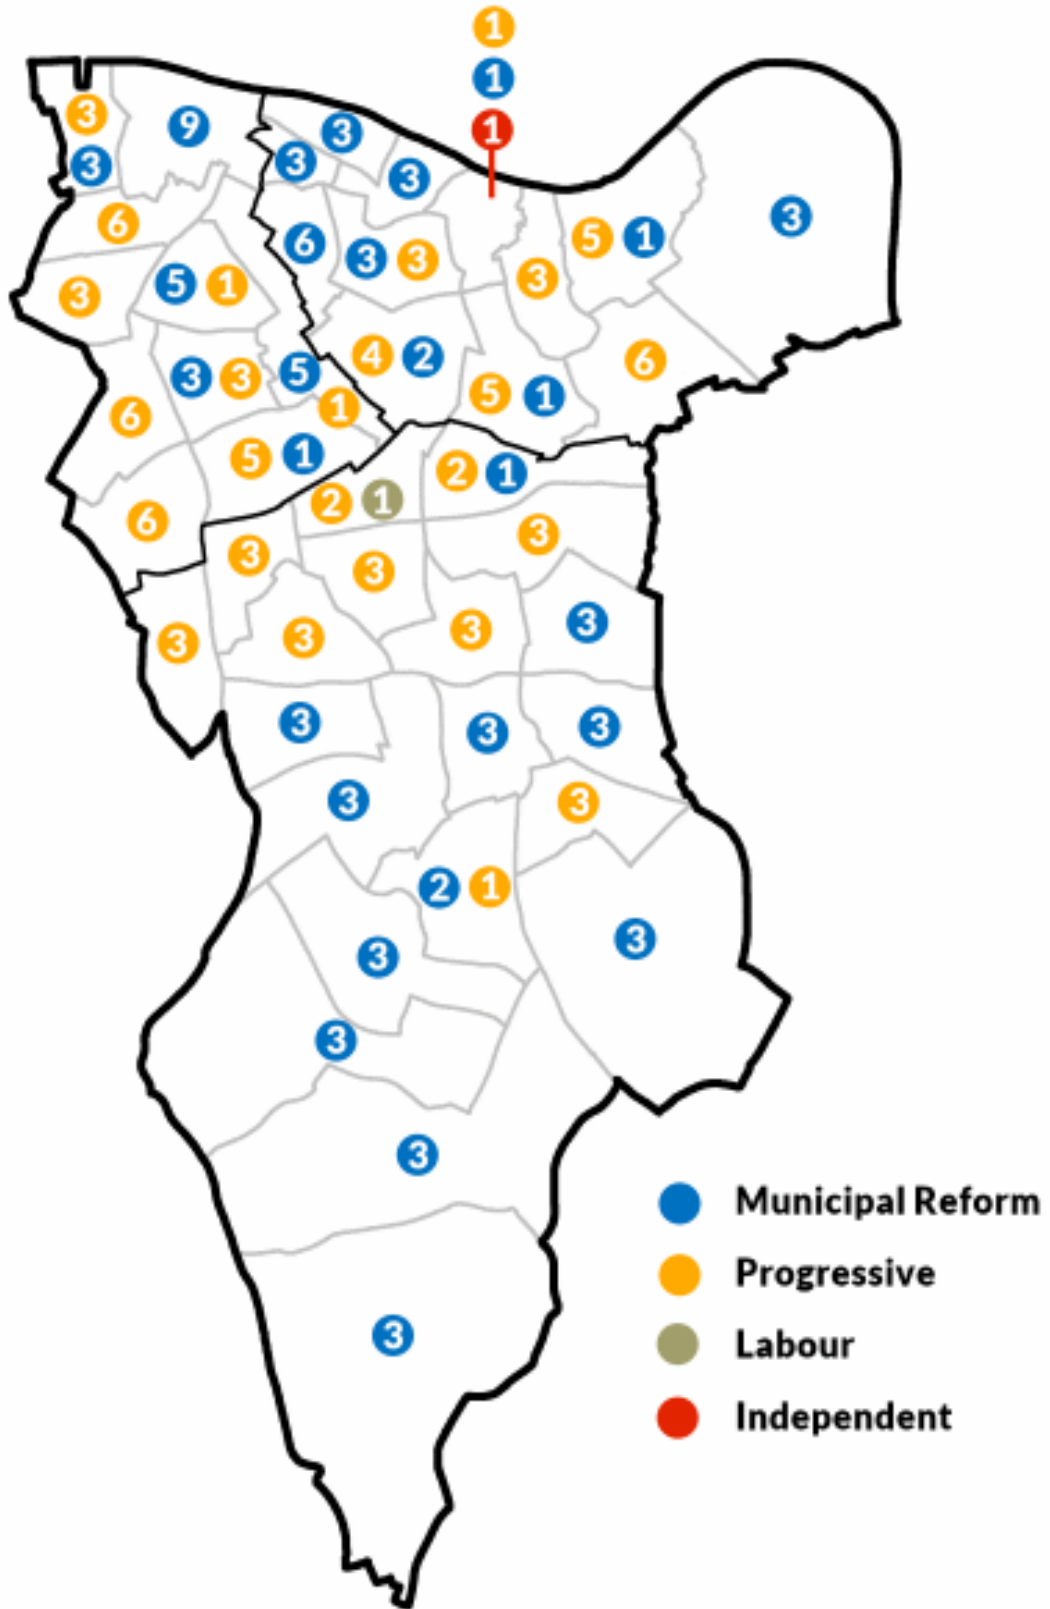

**London Borough of Southwark
Council Election maps
1900-2022**

Adam Gray

Wards 1900 to 1949

Wards 1952 to 1964

Wards 1964

Wards 1968 to 1978

Wards 1978 to 2002

Wards 2002 to 2018

Wards 2018 to date

1909

1912

1919

1928

1931

1934

1945

1949

1953

1956

1959

1962

1964

1968

1971

1974

1978

1986

1990

1994

1998

2002

2006