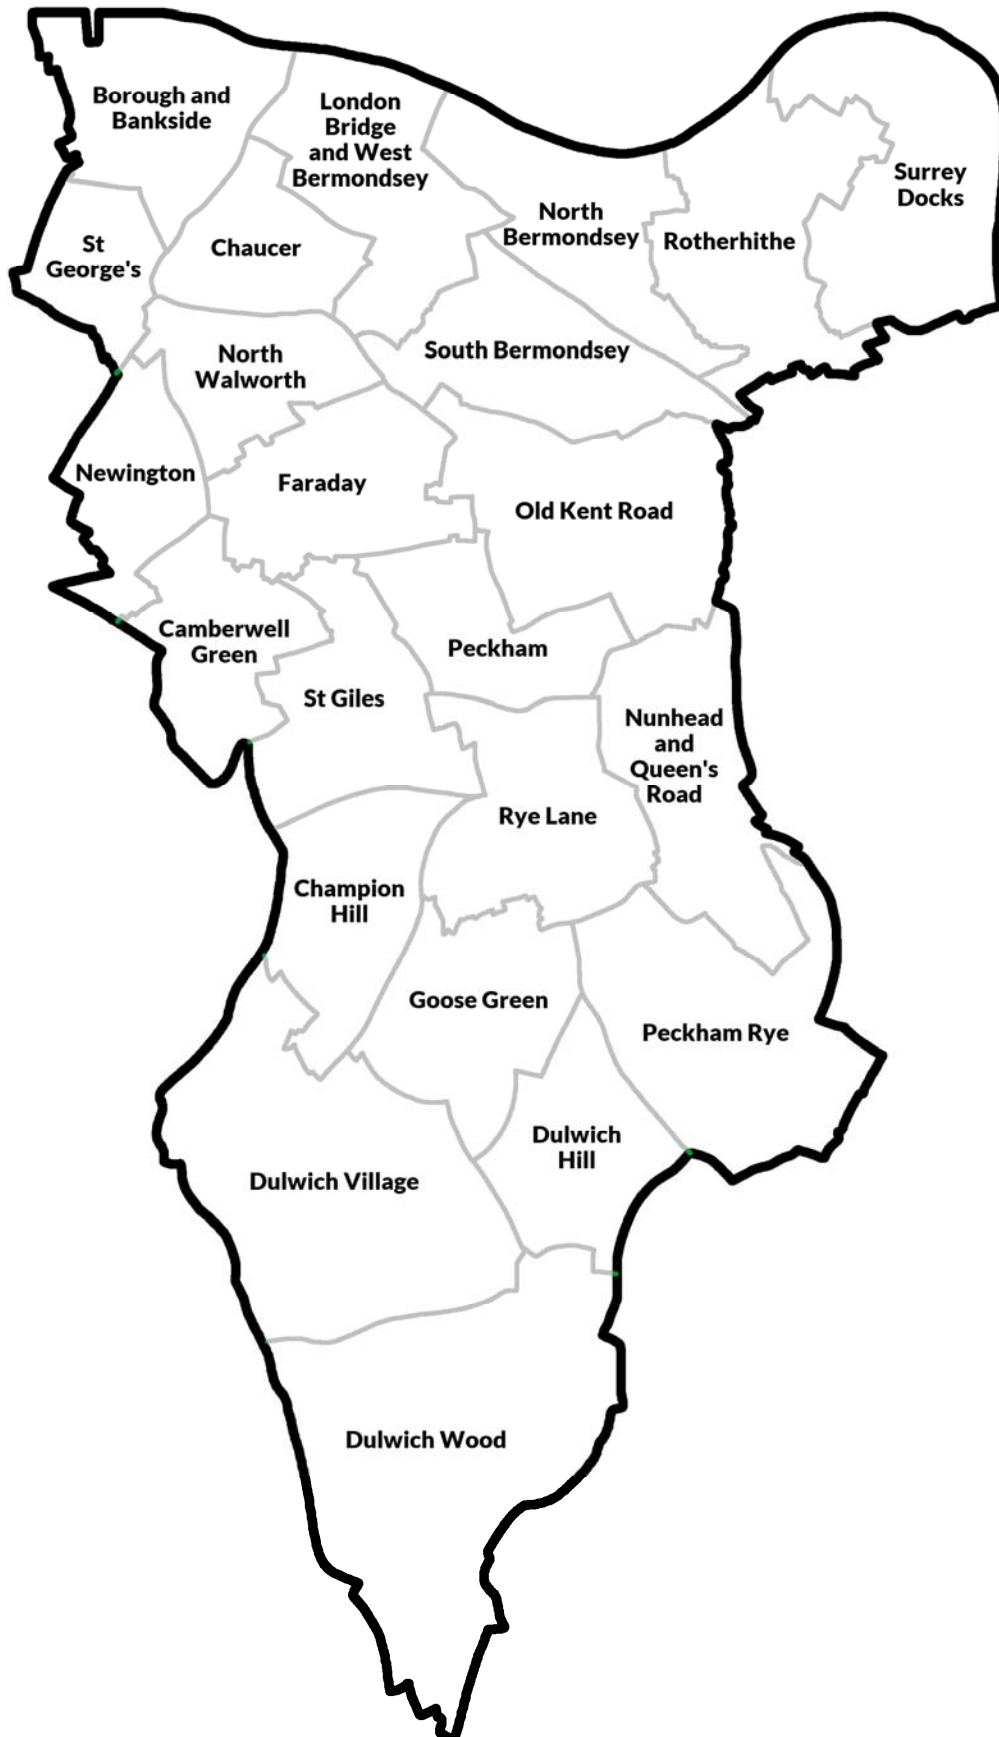

**London Borough of Southwark
Council Election maps
1900-2022**

Adam Gray

Wards 1900 to 1949

Wards 1952 to 1964

Wards 1964

Wards 1968 to 1978

Wards 1978 to 2002

Wards 2002 to 2018

Wards 2018 to date

1909

1912

1919

1928

1931

1934

1945

1949

1953

1956

1959

1962

1964

1968

1971

1974

1978

1986

1990

1994

1998

2002

2006