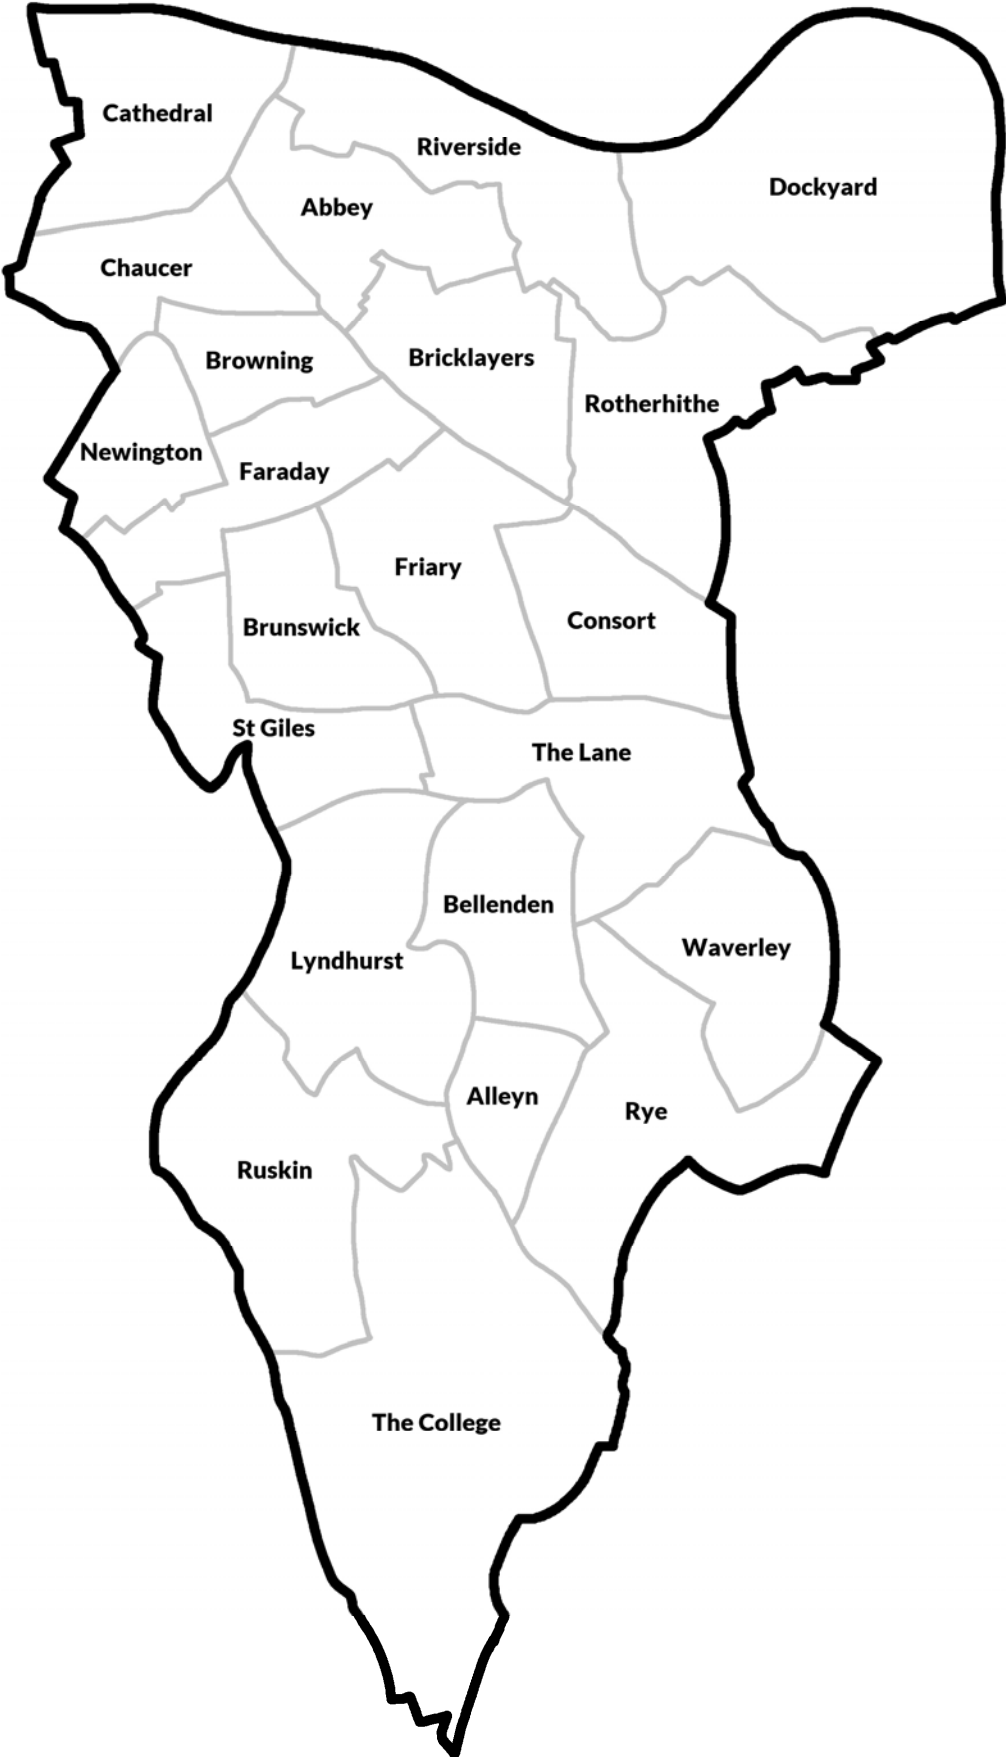

**London Borough of Southwark
Council Election maps
1900-2022**

Adam Gray

Wards 1900 to 1949

Wards 1952 to 1964

Wards 1964

Wards 1968 to 1978

Wards 1978 to 2002

Wards 2002 to 2018

Wards 2018 to date

1909

1912

1919

1928

1931

1934

1945

1949

1953

1956

1959

1962

1964

1968

1971

1974

1978

1986

1990

1994

1998

2002

2006