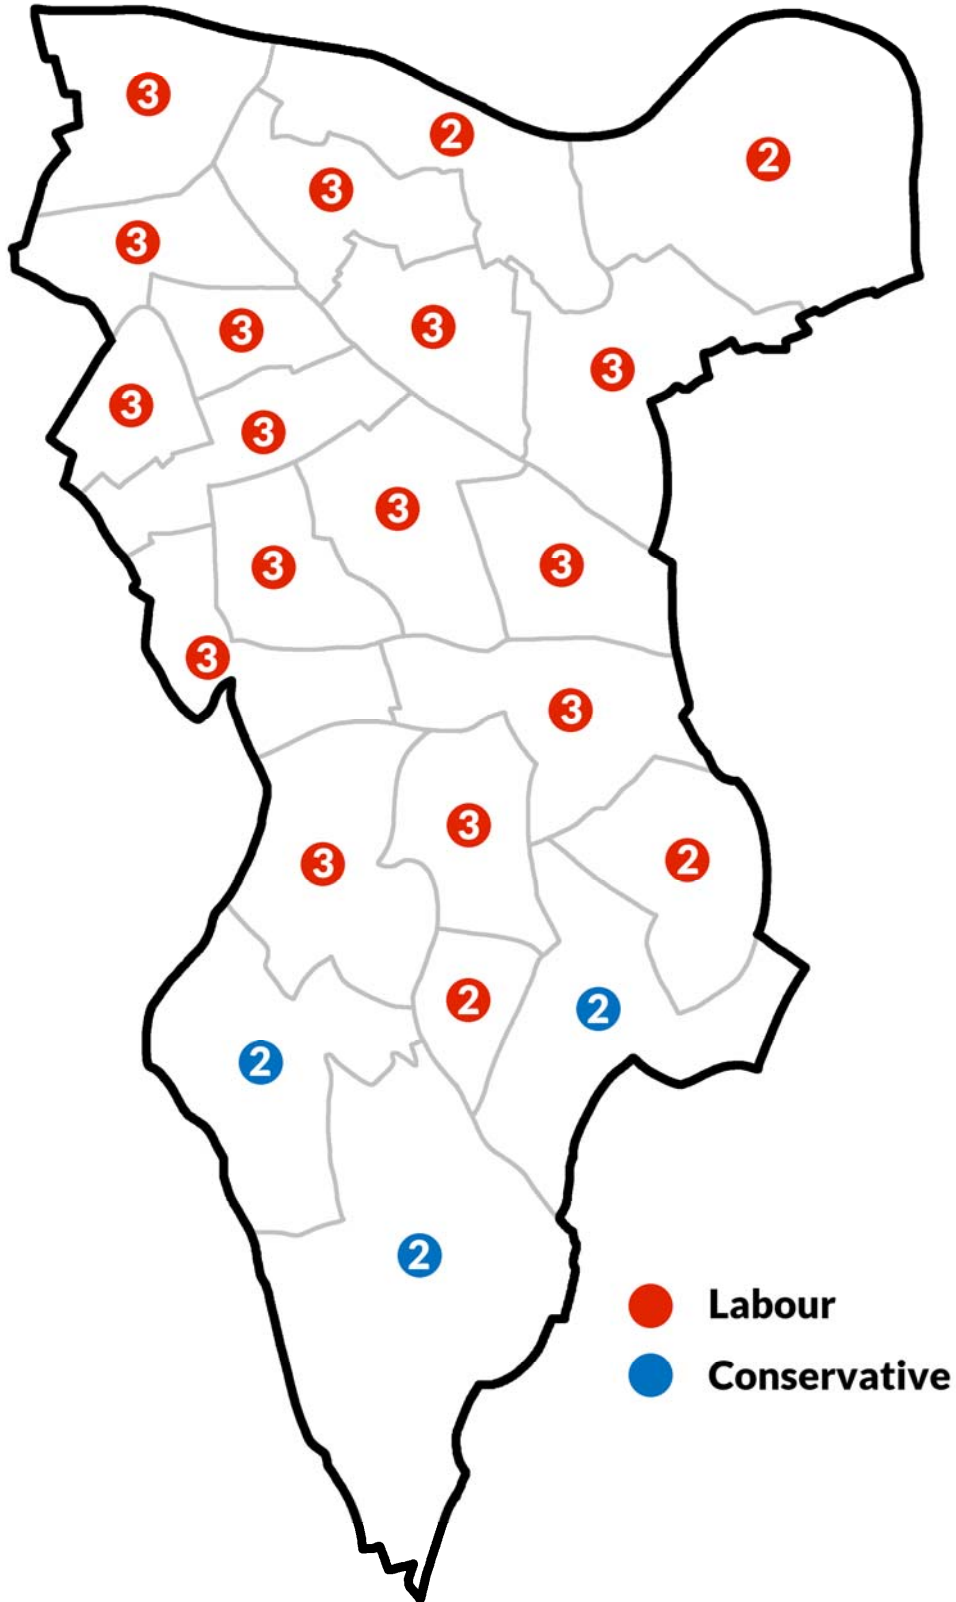

**London Borough of Southwark
Council Election maps
1900-2022**

Adam Gray

Wards 1900 to 1949

Wards 1952 to 1964

Wards 1964

Wards 1968 to 1978

Wards 1978 to 2002

Wards 2002 to 2018

Wards 2018 to date

1909

1912

1919

1928

1931

1934

1945

1949

1953

1956

1959

1962

1964

1968

1971

1974

1978

1986

1990

1994

1998

2002

2006