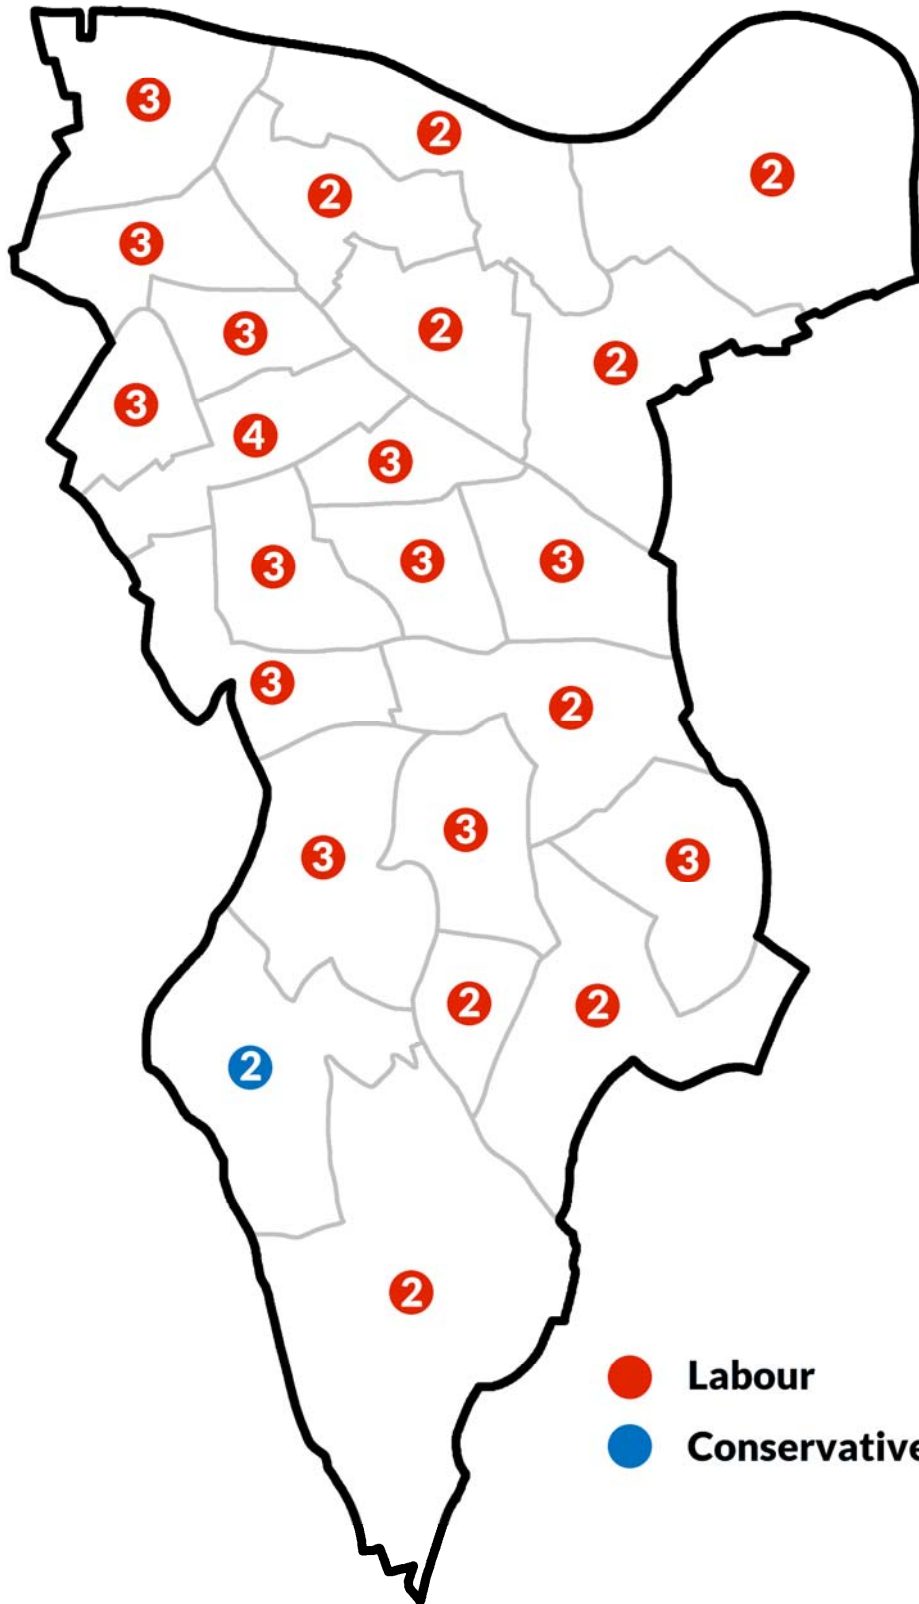

**London Borough of Southwark
Council Election maps
1900-2022**

Adam Gray

Wards 1900 to 1949

Wards 1952 to 1964

Wards 1964

Wards 1968 to 1978

Wards 1978 to 2002

Wards 2002 to 2018

Wards 2018 to date

1909

1912

1919

1928

1931

1934

1945

1949

1953

1956

1959

1962

1964

1968

1971

1974

1978

1986

1990

1994

1998

2002

2006