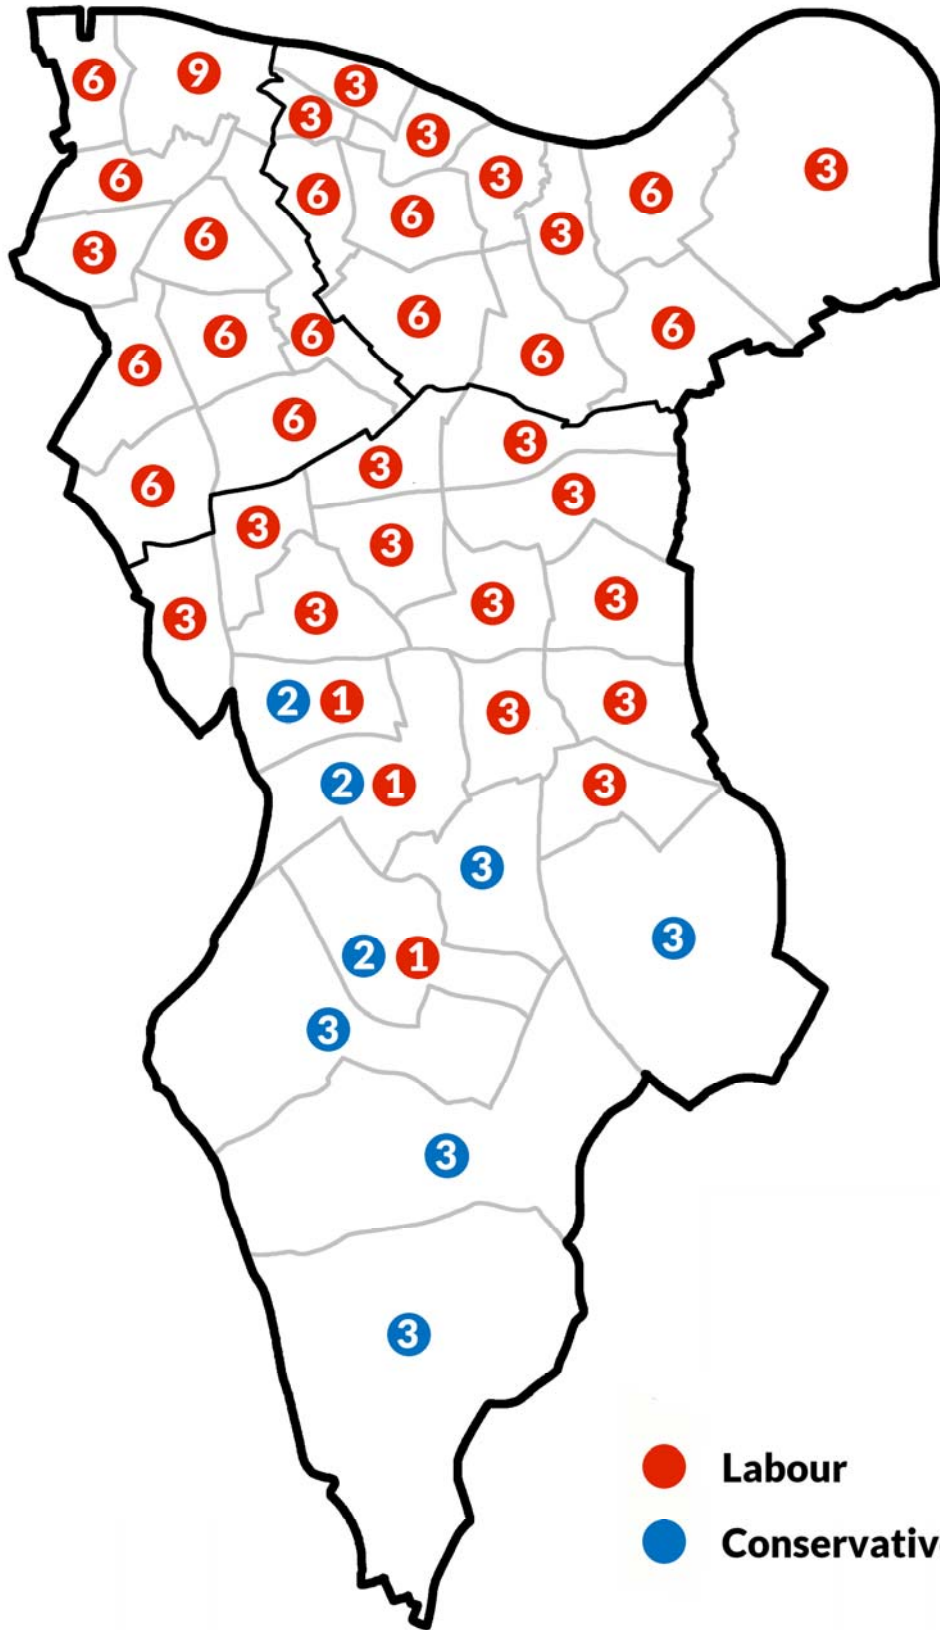

**London Borough of Southwark
Council Election maps
1900-2022**

Adam Gray

Wards 1900 to 1949

Wards 1952 to 1964

Wards 1964

Wards 1968 to 1978

Wards 1978 to 2002

Wards 2002 to 2018

Wards 2018 to date

1909

1912

1919

1928

1931

1934

1945

1949

1953

1956

1959

1962

1964

1968

1971

1974

1978

1986

1990

1994

1998

2002

2006