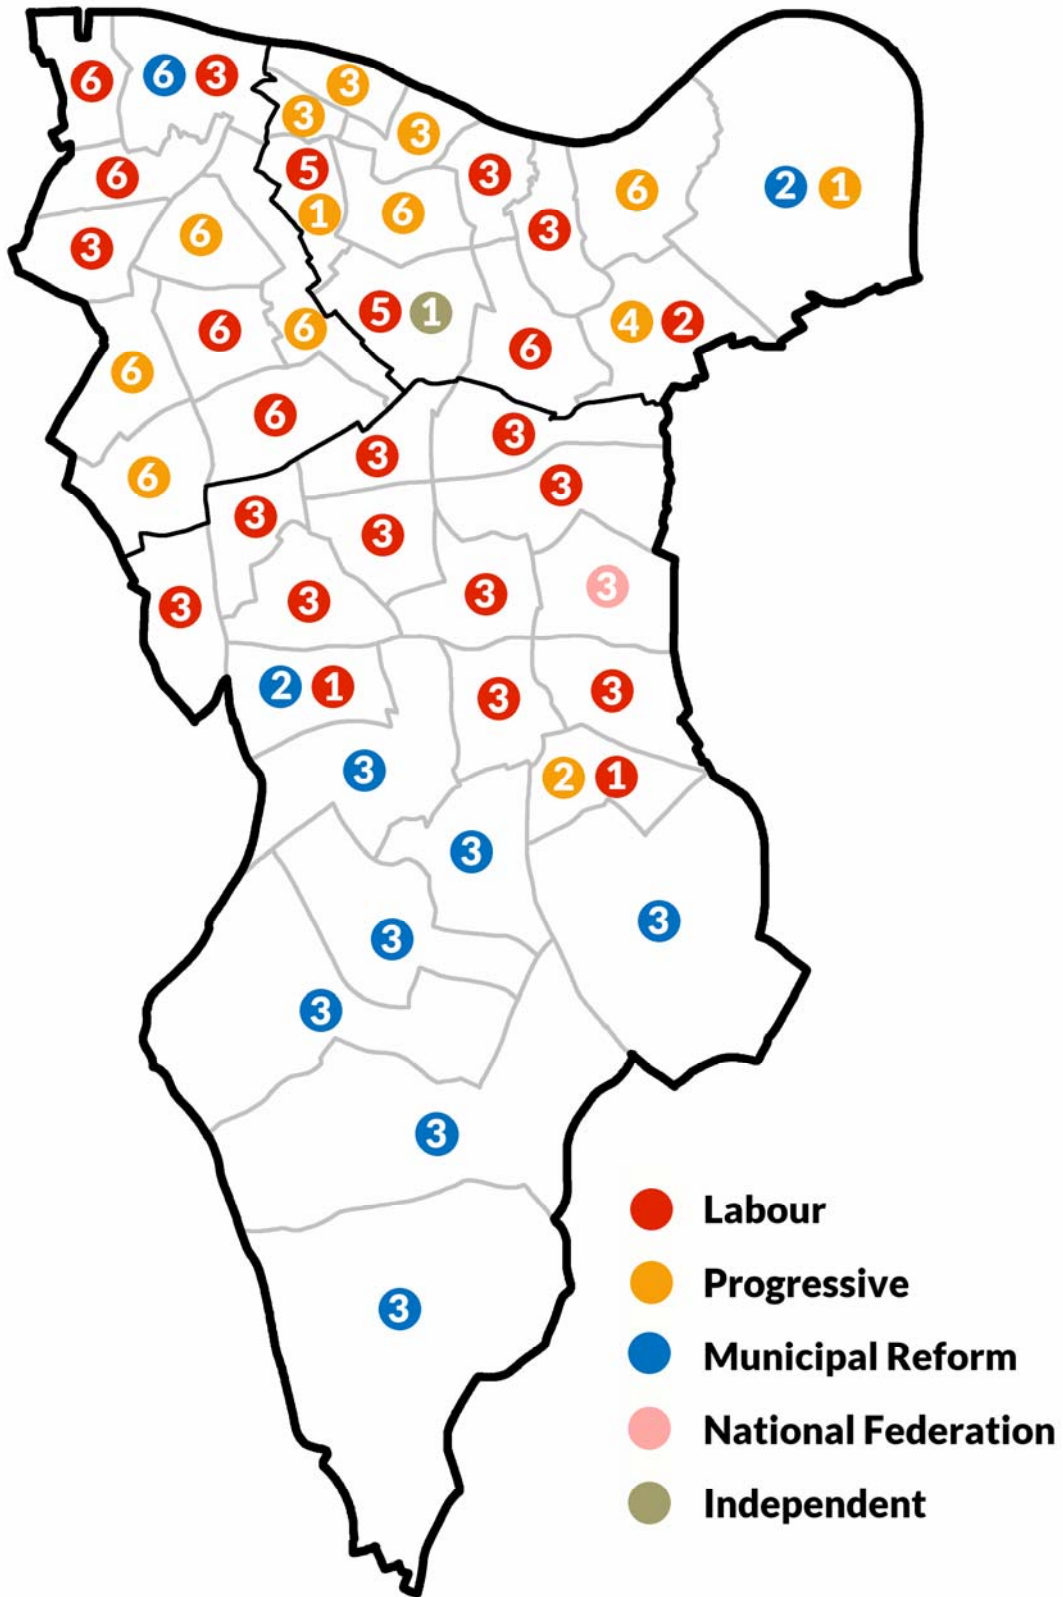

**London Borough of Southwark
Council Election maps
1900-2022**

Adam Gray

Wards 1900 to 1949

Wards 1952 to 1964

Wards 1964

Wards 1968 to 1978

Wards 1978 to 2002

Wards 2002 to 2018

Wards 2018 to date

1909

1912

1919

1928

1931

1934

1945

1949

1953

1956

1959

1962

1964

1968

1971

1974

1978

1986

1990

1994

1998

2002

2006