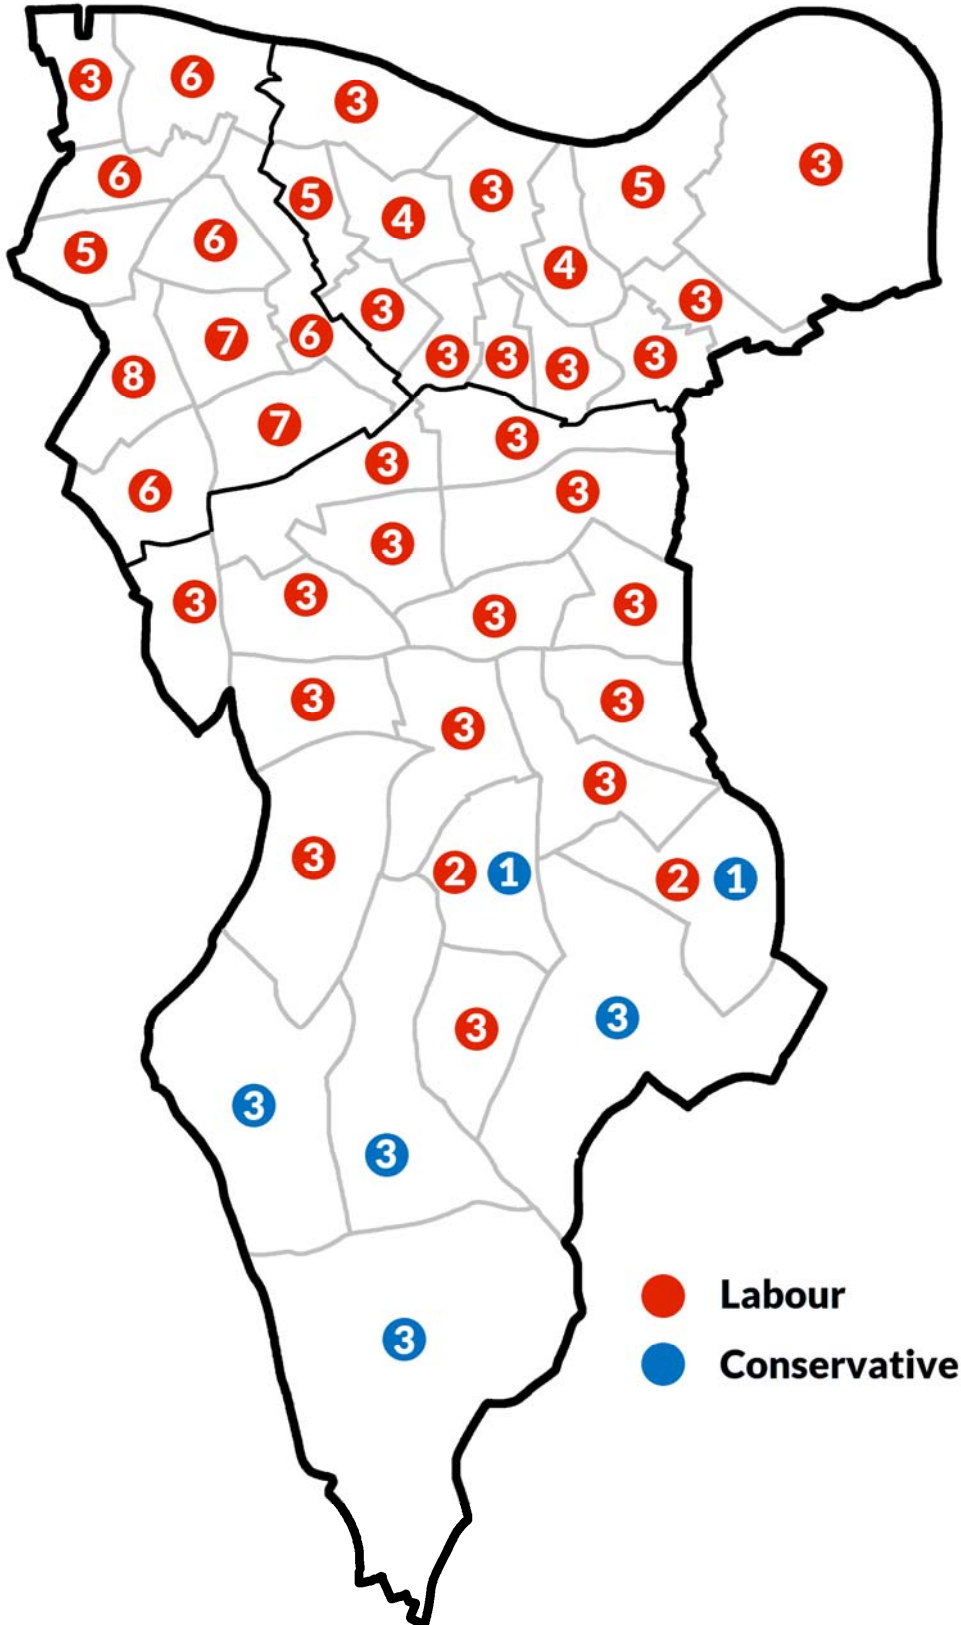

**London Borough of Southwark
Council Election maps
1900-2022**

Adam Gray

Wards 1900 to 1949

Wards 1952 to 1964

Wards 1964

Wards 1968 to 1978

Wards 1978 to 2002

Wards 2002 to 2018

Wards 2018 to date

1909

1912

1919

1928

1931

1934

1945

1949

1953

1956

1959

1962

1964

1968

1971

1974

1978

1986

1990

1994

1998

2002

2006