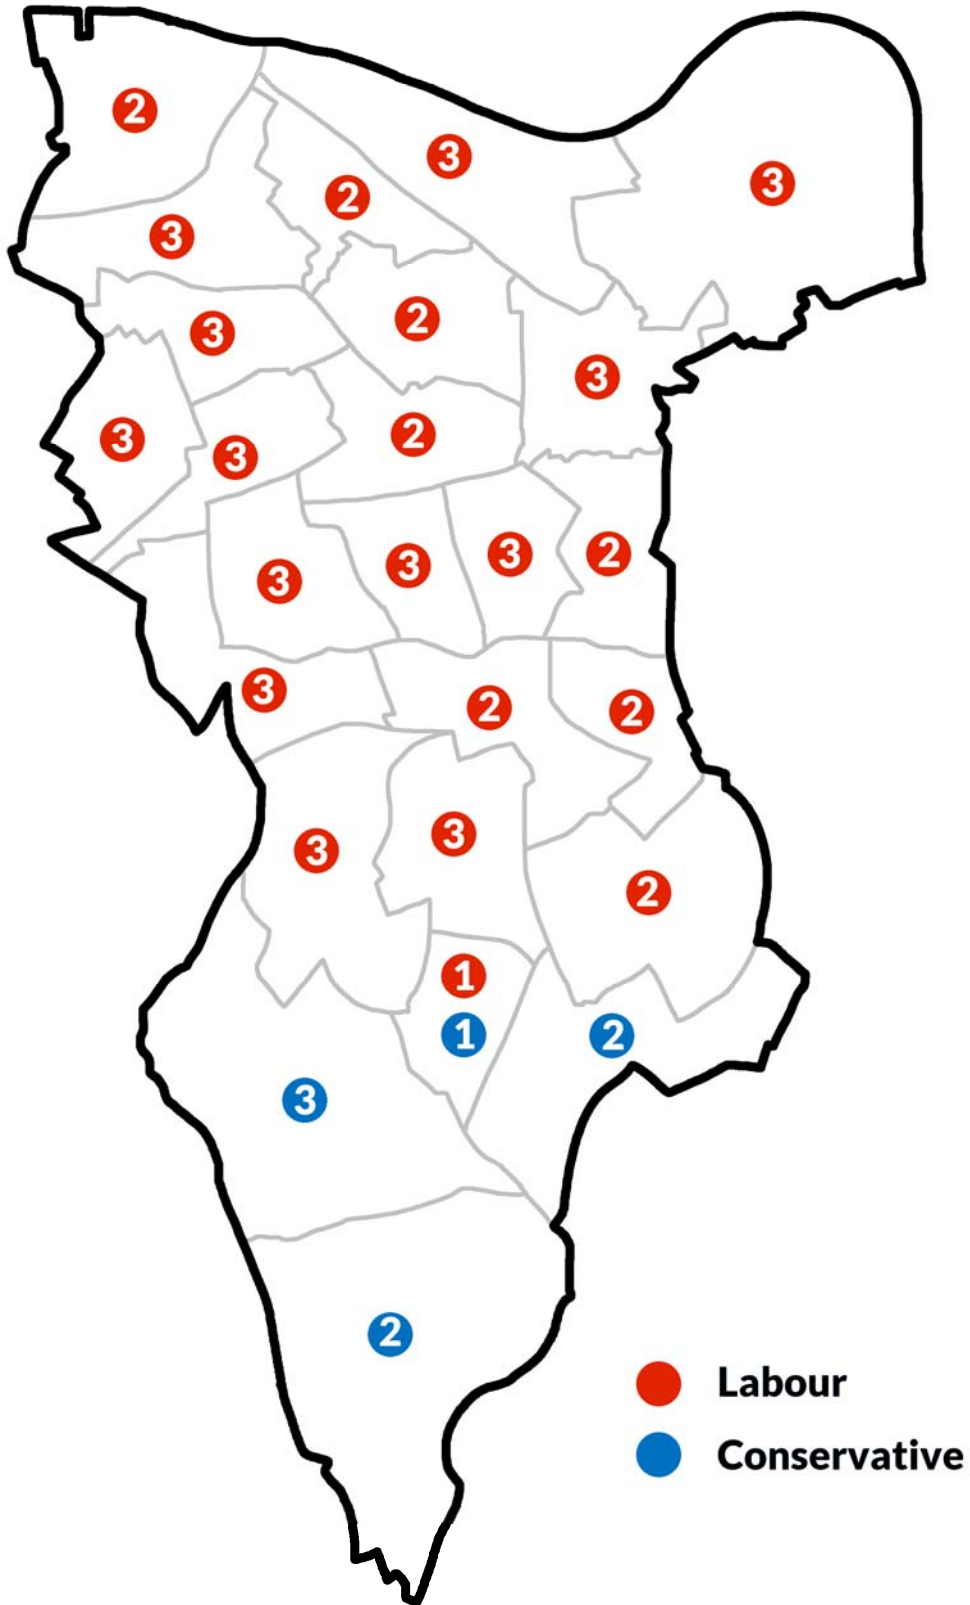

**London Borough of Southwark
Council Election maps
1900-2022**

Adam Gray

Wards 1900 to 1949

Wards 1952 to 1964

Wards 1964

Wards 1968 to 1978

Wards 1978 to 2002

Wards 2002 to 2018

Wards 2018 to date

1909

1912

1919

1928

1931

1934

1945

1949

1953

1956

1959

1962

1964

1968

1971

1974

1978

1986

1990

1994

1998

2002

2006