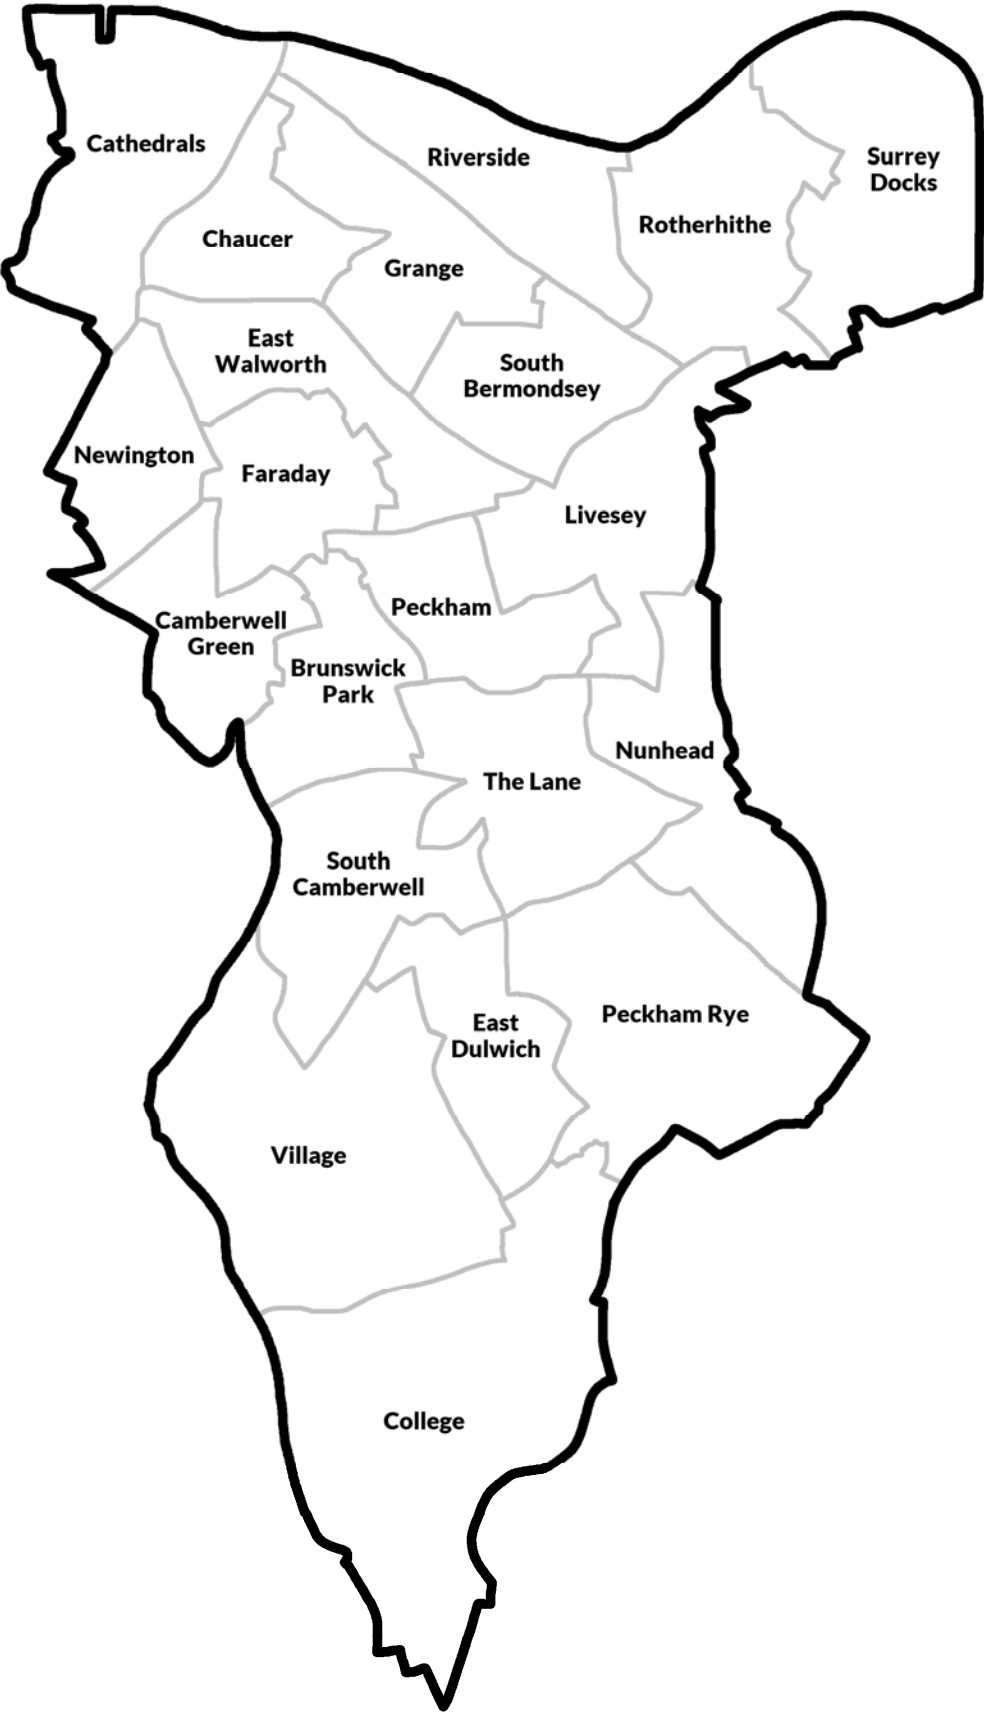

**London Borough of Southwark
Council Election maps
1900-2022**

Adam Gray

Wards 1900 to 1949

Wards 1952 to 1964

Wards 1964

Wards 1968 to 1978

Wards 1978 to 2002

Wards 2002 to 2018

Wards 2018 to date

1909

1912

1919

1928

1931

1934

1945

1974

1978

1986

1990

1994

1998

2002

2006