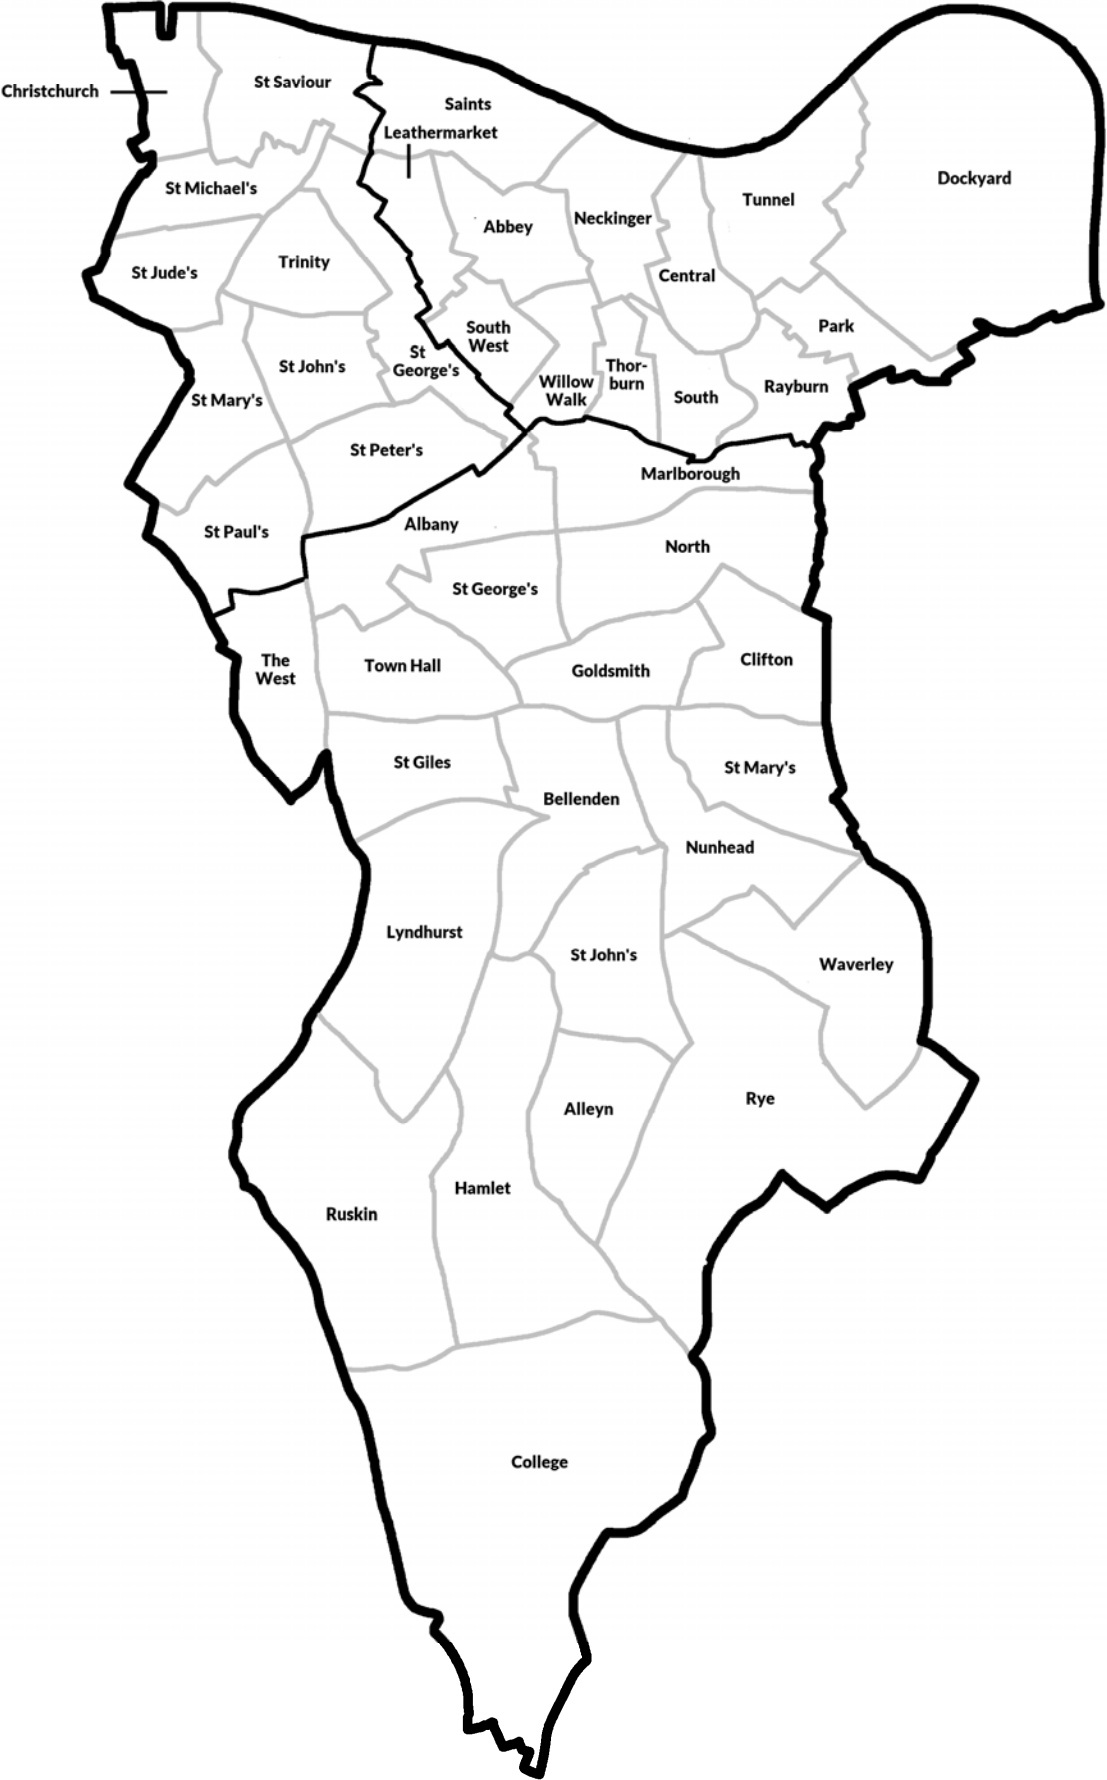

**London Borough of Southwark
Council Election maps
1900-2022**

Adam Gray

Wards 1900 to 1949

Wards 1952 to 1964

Wards 1964

Wards 1968 to 1978

Wards 1978 to 2002

Wards 2002 to 2018

Wards 2018 to date

1909

1912

1919

1928

1931

1934

1945

1949

1953

1956

1959

1962

1964

1968

1971

1974

1978

1986

1990

1994

1998

2002

2006