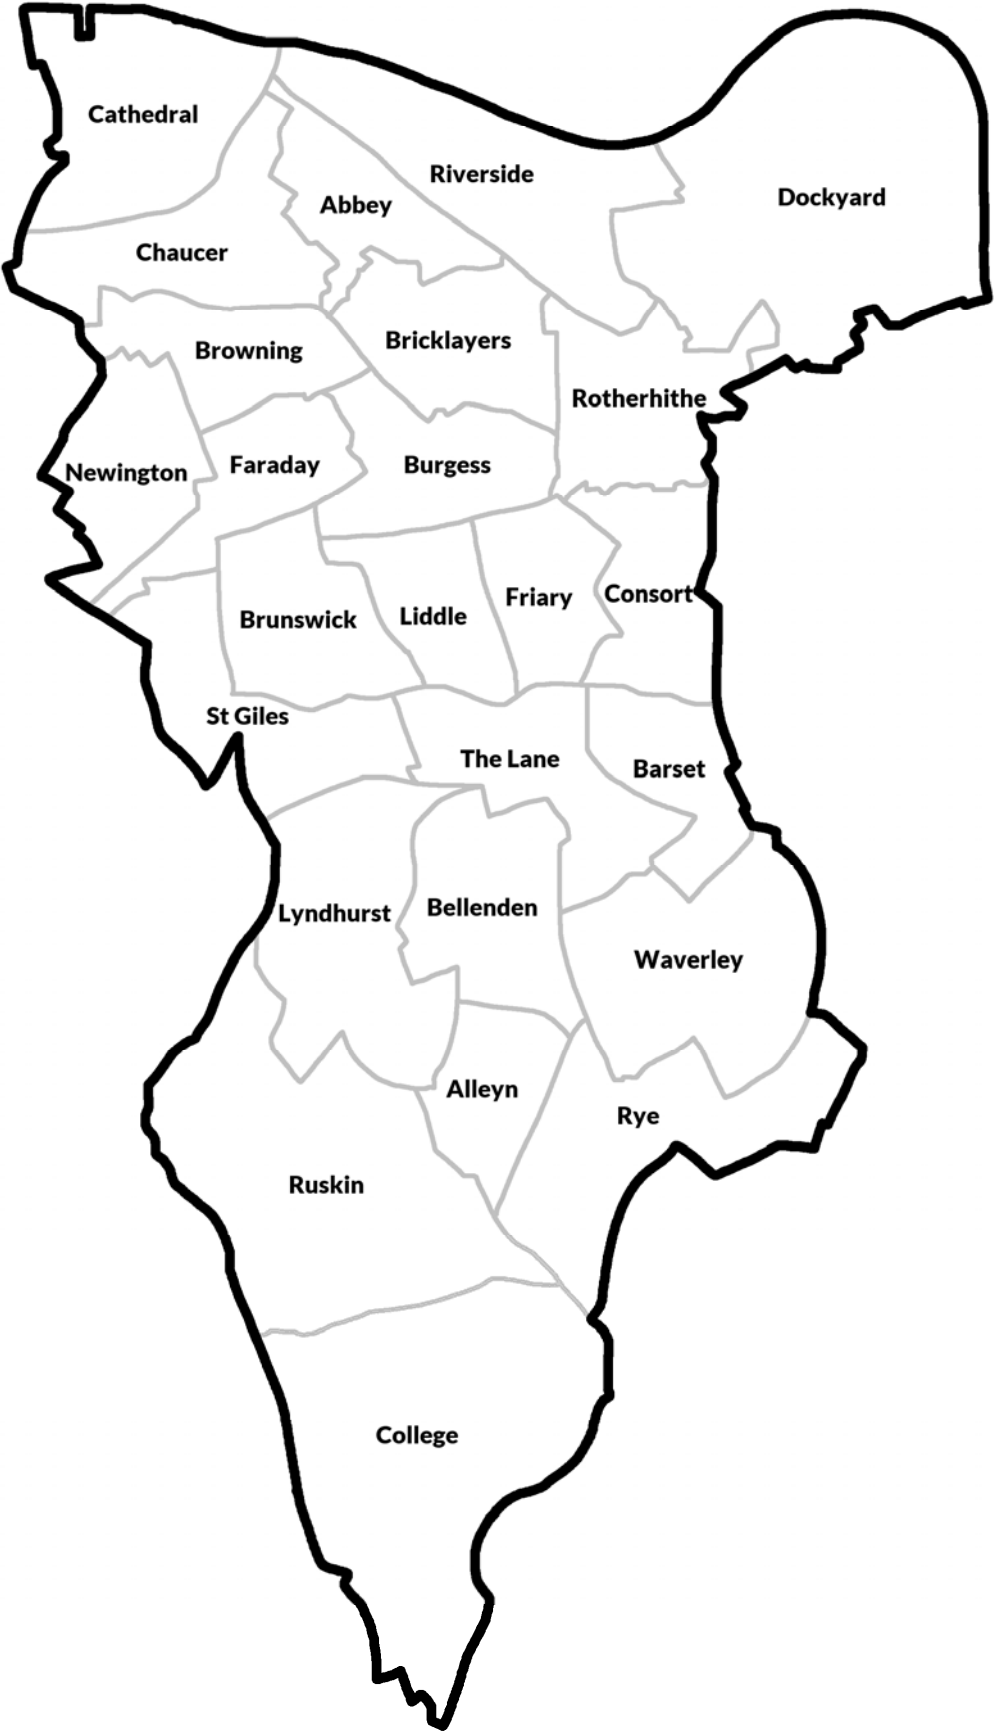

**London Borough of Southwark
Council Election maps
1900-2022**

Adam Gray

Wards 1900 to 1949

Wards 1952 to 1964

Wards 1964

Wards 1968 to 1978

Wards 1978 to 2002

Wards 2002 to 2018

Wards 2018 to date

1909

1912

1919

1928

1931

1934

1945

1949

1953

1956

1959

1962

1964

1968

1971

1974

1978

1986

1990

1994

1998

2002

2006