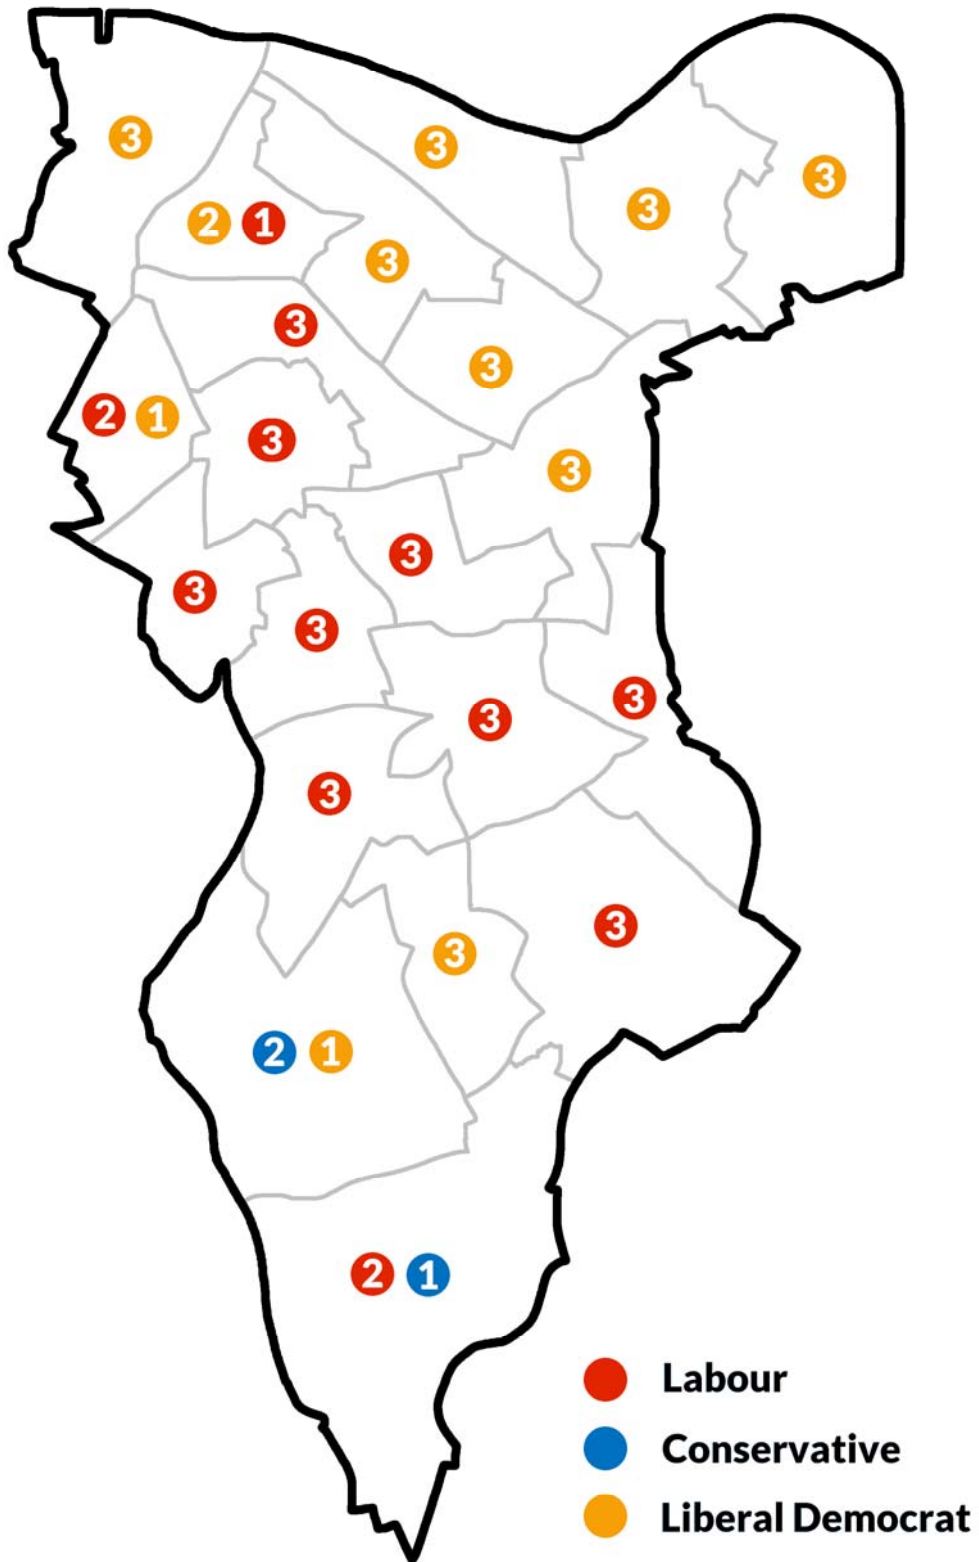

**London Borough of Southwark
Council Election maps
1900-2022**

Adam Gray

Wards 1900 to 1949

Wards 1952 to 1964

Wards 1964

Wards 1968 to 1978

Wards 1978 to 2002

Wards 2002 to 2018

1949

1953

1956

1959

1962

1964

1968

1971

1974

1978

1986

1990

1994

1998

2002

2006

2010

2014

2018