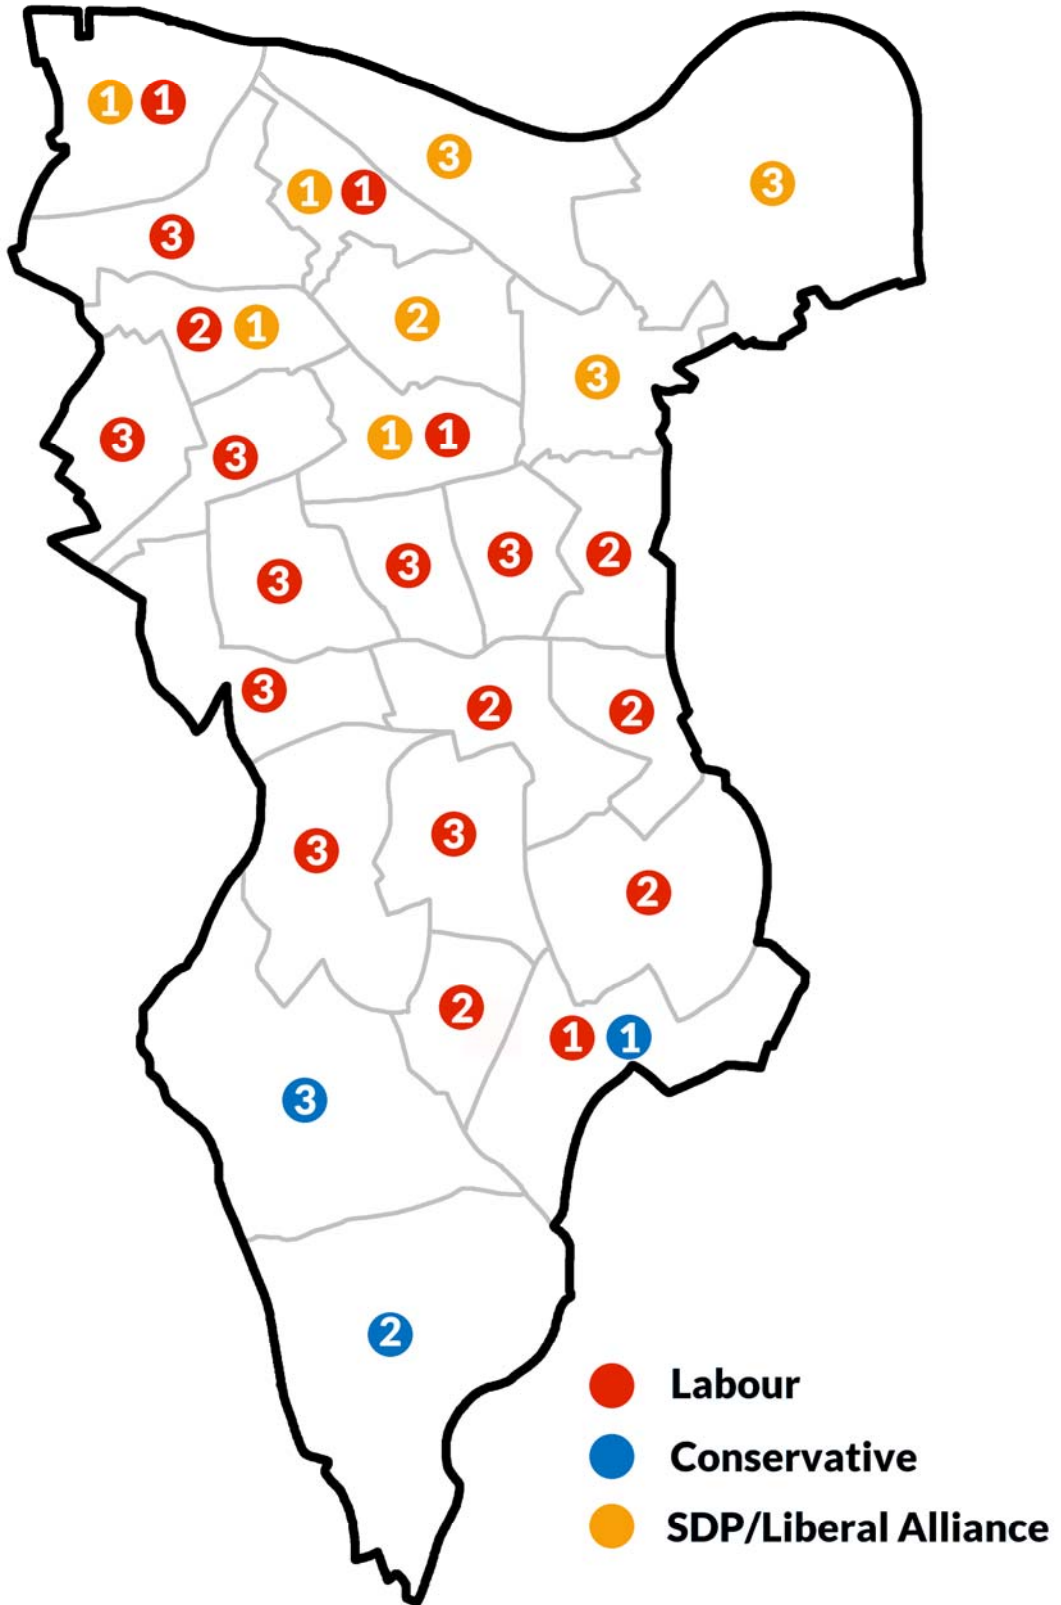

**London Borough of Southwark
Council Election maps
1900-2022**

Adam Gray

Wards 1900 to 1949

Wards 1952 to 1964

Wards 1964

Wards 1968 to 1978

Wards 1978 to 2002

Wards 2002 to 2018

Wards 2018 to date

1909

1912

1919

1928

1931

1934

1945

1949

1953

1956

1959

1962

1964

1968

1971

1974

1978

1986

1990

1994

1998

2002

2006