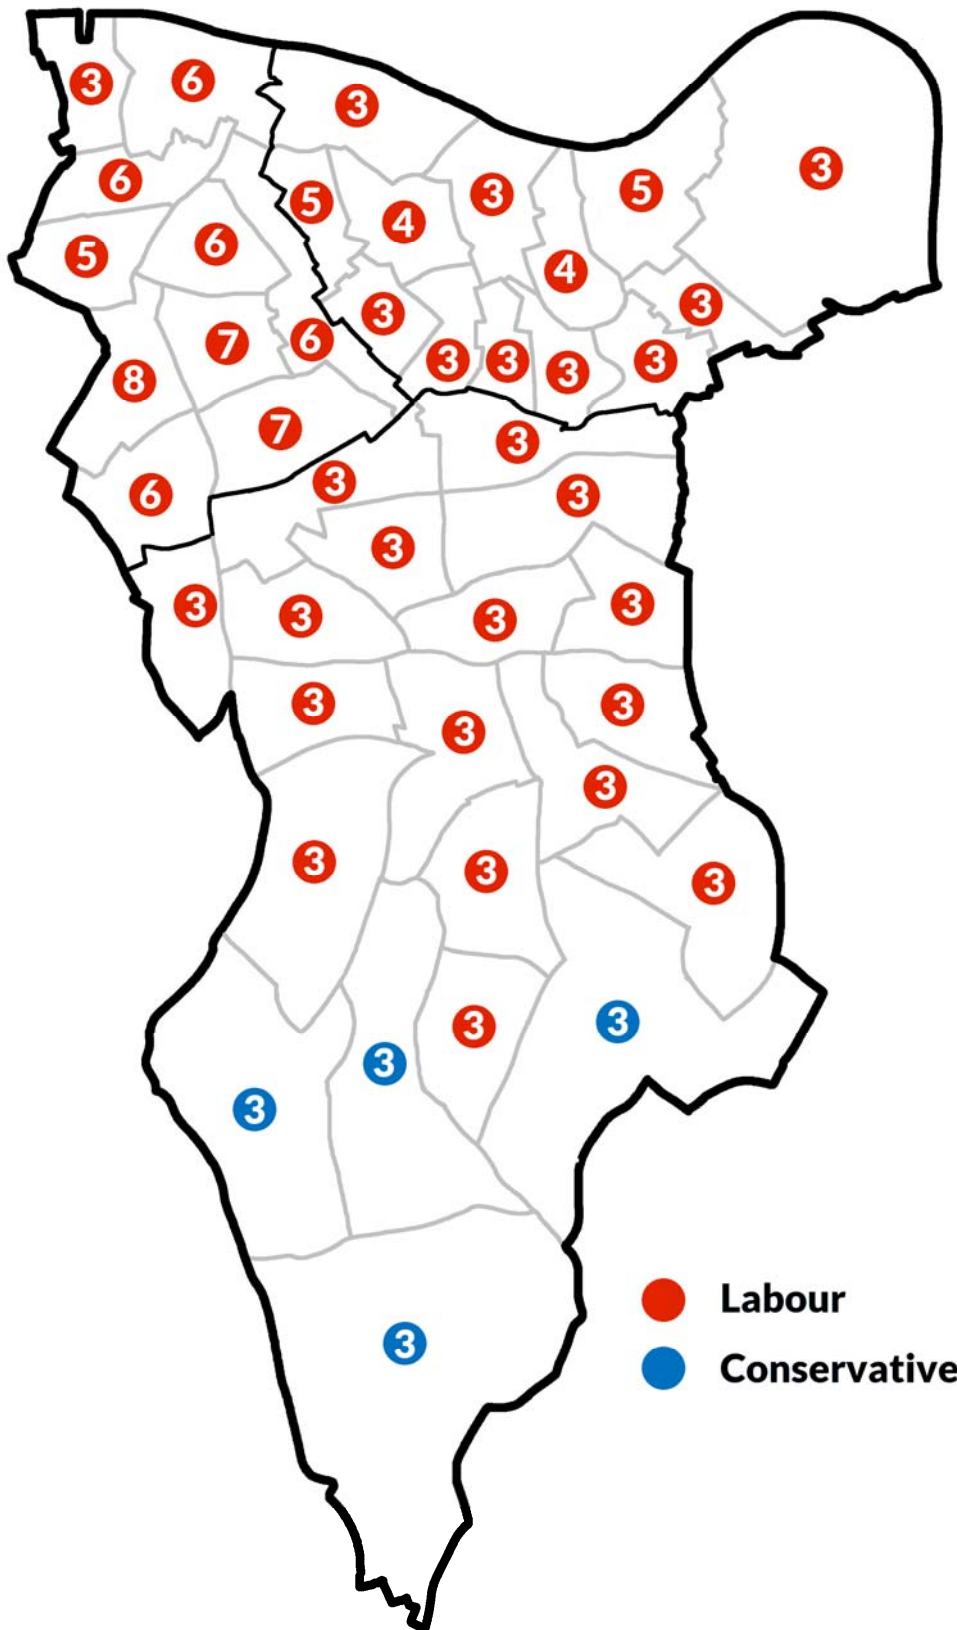

**London Borough of Southwark
Council Election maps
1900-2022**

Adam Gray

Wards 1900 to 1949

Wards 1952 to 1964

Wards 1964

Wards 1968 to 1978

Wards 1978 to 2002

Wards 2002 to 2018

Wards 2018 to date

1909

1912

1919

1928

1931

1934

1945

1949

1953

1956

1959

1962

1964

1968

1971

1974

1978

1986

1990

1994

1998

2002

2006