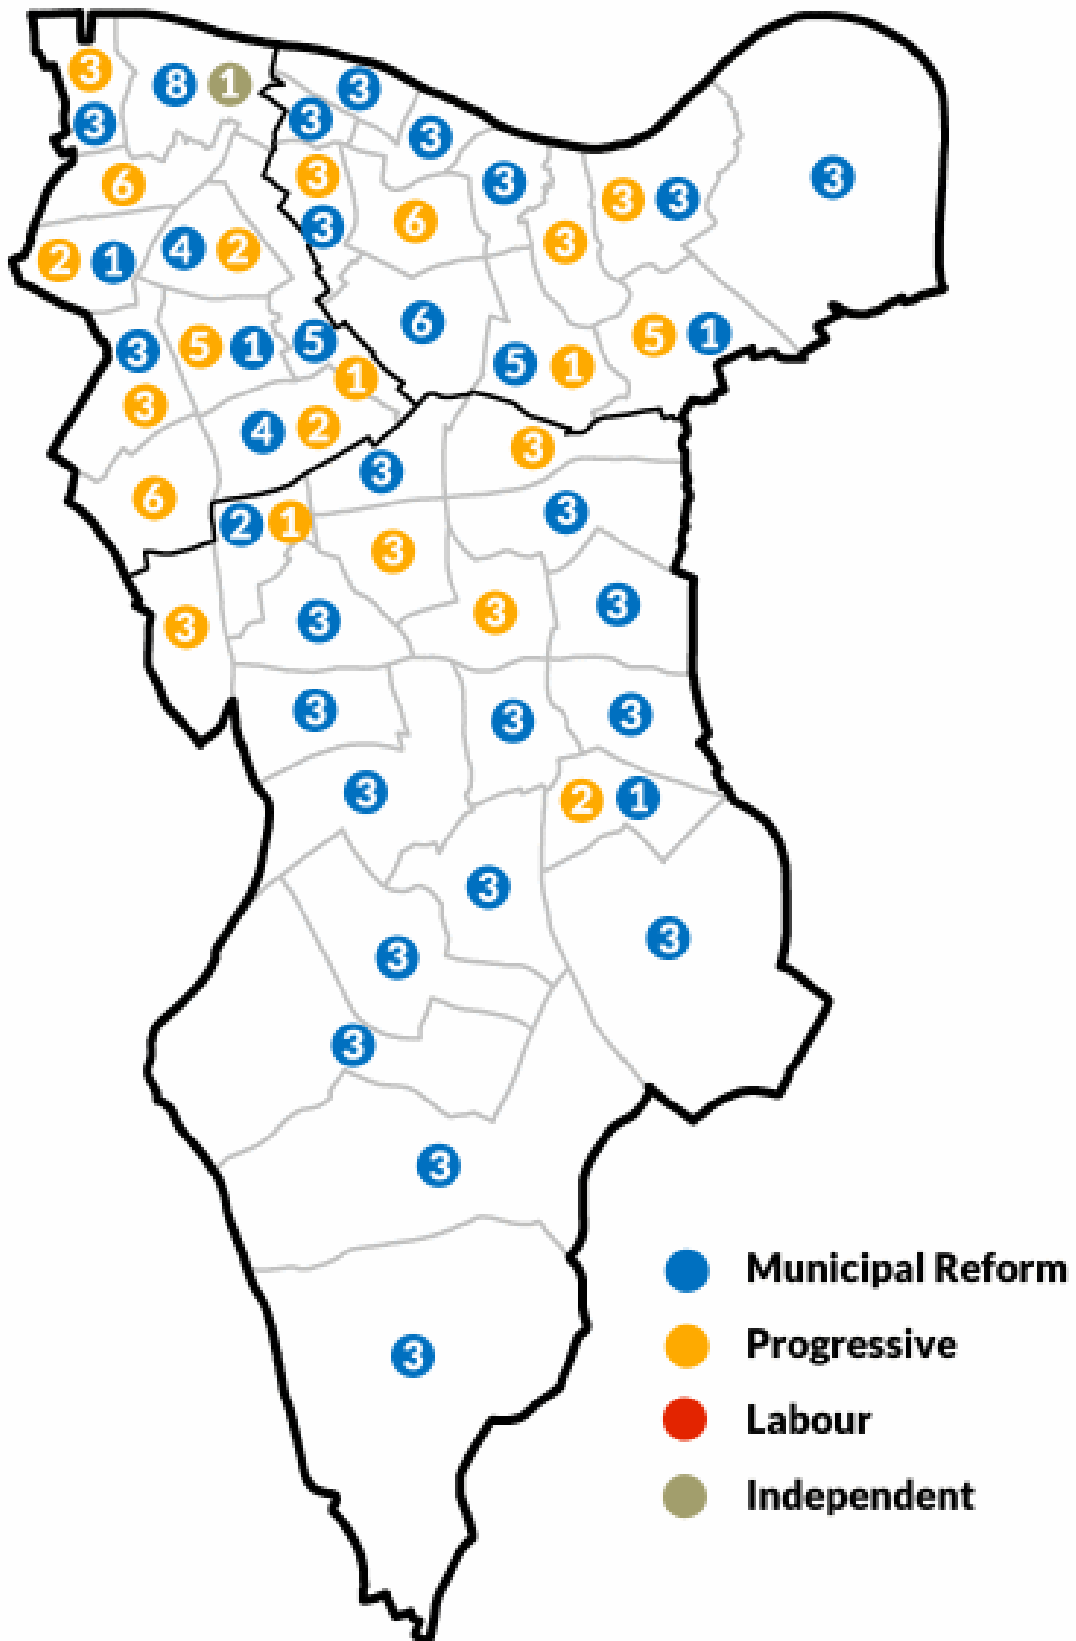

**London Borough of Southwark
Council Election maps
1900-2022**

Adam Gray

Wards 1900 to 1949

Wards 1952 to 1964

Wards 1964

Wards 1968 to 1978

Wards 1978 to 2002

Wards 2002 to 2018

Wards 2018 to date

1909

1912

1919

1928

1931

1934

1945

1949

1953

1956

1959

1962

1964

1968

1971

1974

1978

1986

1990

1994

1998

2002

2006