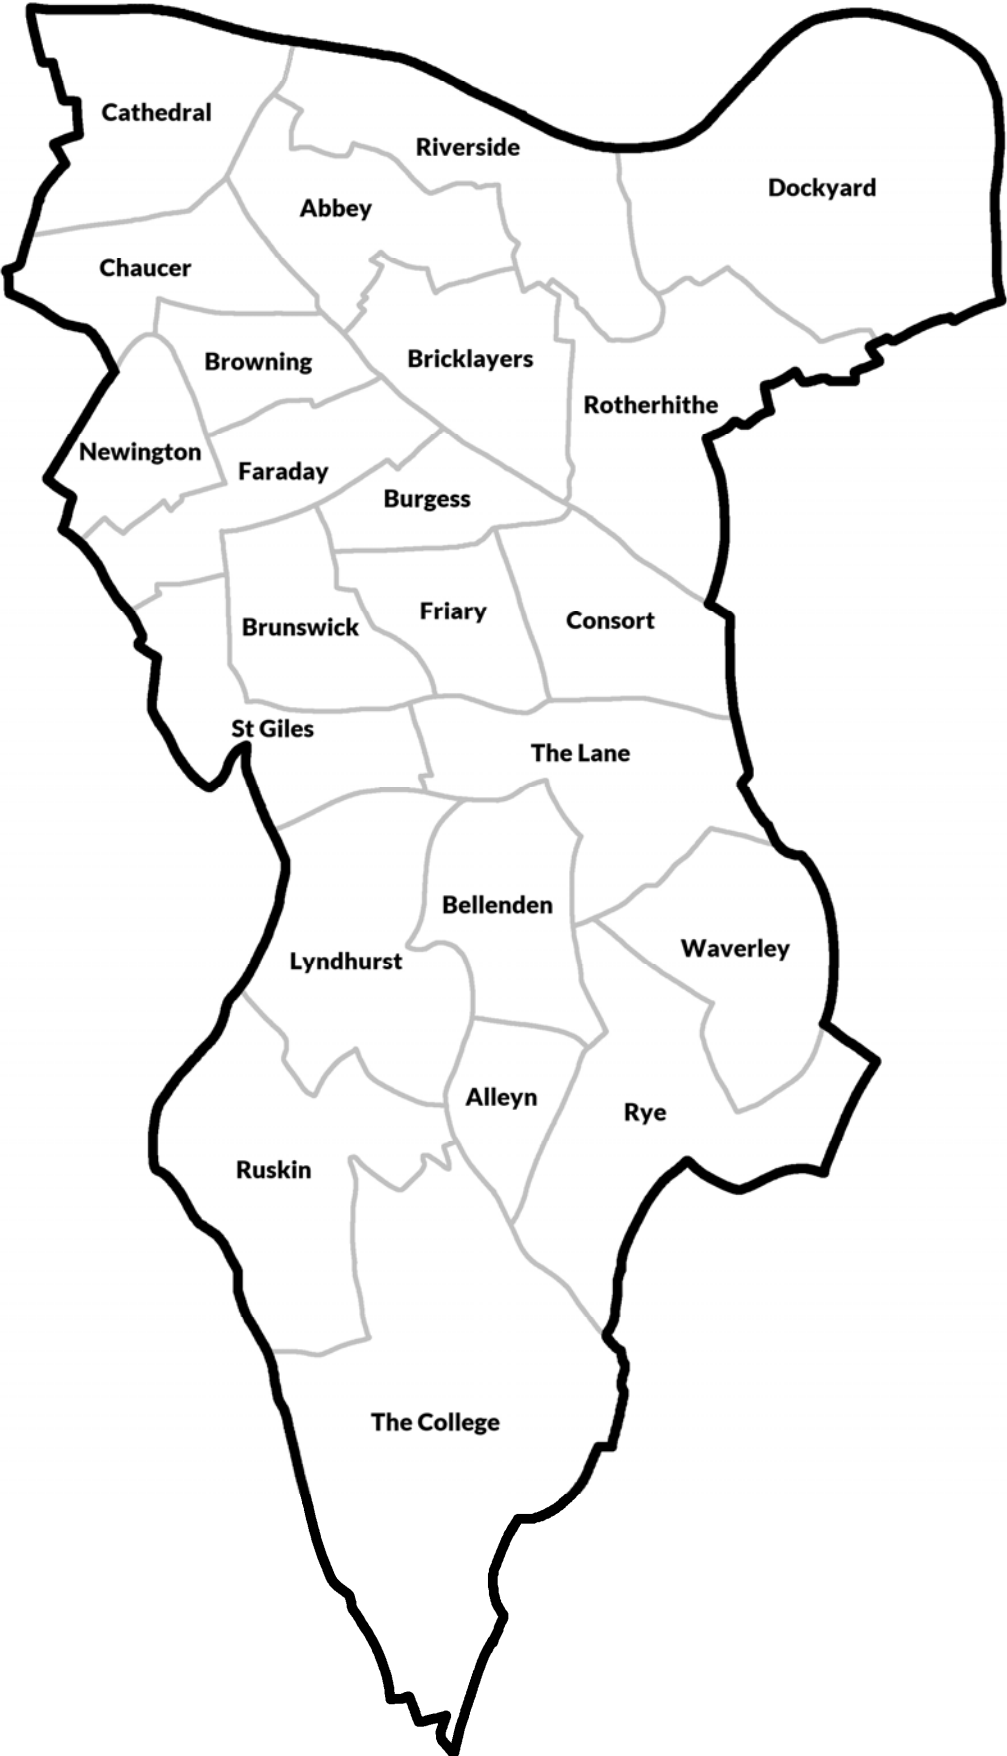

**London Borough of Southwark
Council Election maps
1900-2022**

Adam Gray

Wards 1900 to 1949

Wards 1952 to 1964

Wards 1964

Wards 1968 to 1978

Wards 1978 to 2002

Wards 2002 to 2018

Wards 2018 to date

1909

1912

1919

1928

1931

1934

1945

1949

1953

1956

1959

1962

1964

1968

1971