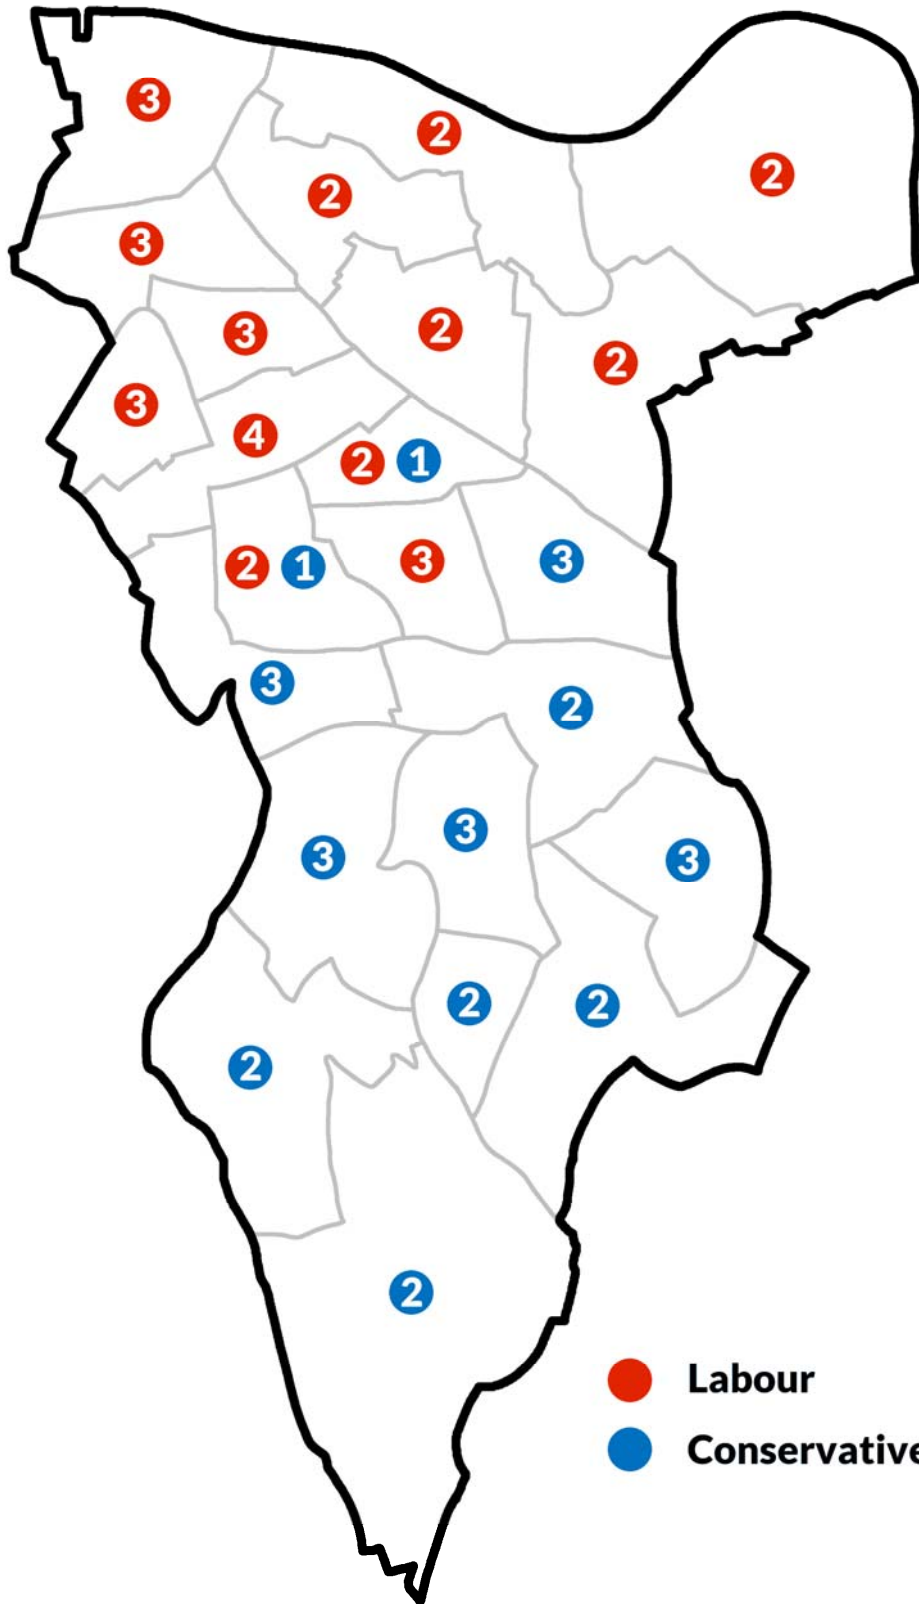

**London Borough of Southwark
Council Election maps
1900-2022**

Adam Gray

Wards 1900 to 1949

Wards 1952 to 1964

Wards 1964

Wards 1968 to 1978

Wards 1978 to 2002

Wards 2002 to 2018

Wards 2018 to date

1909

1912

1919

1928

1931

1934

1945

1949

1953

1956

1959

1962

1964

1968

1971

1974

1978

1986

1990

1994

1998

2002

2006