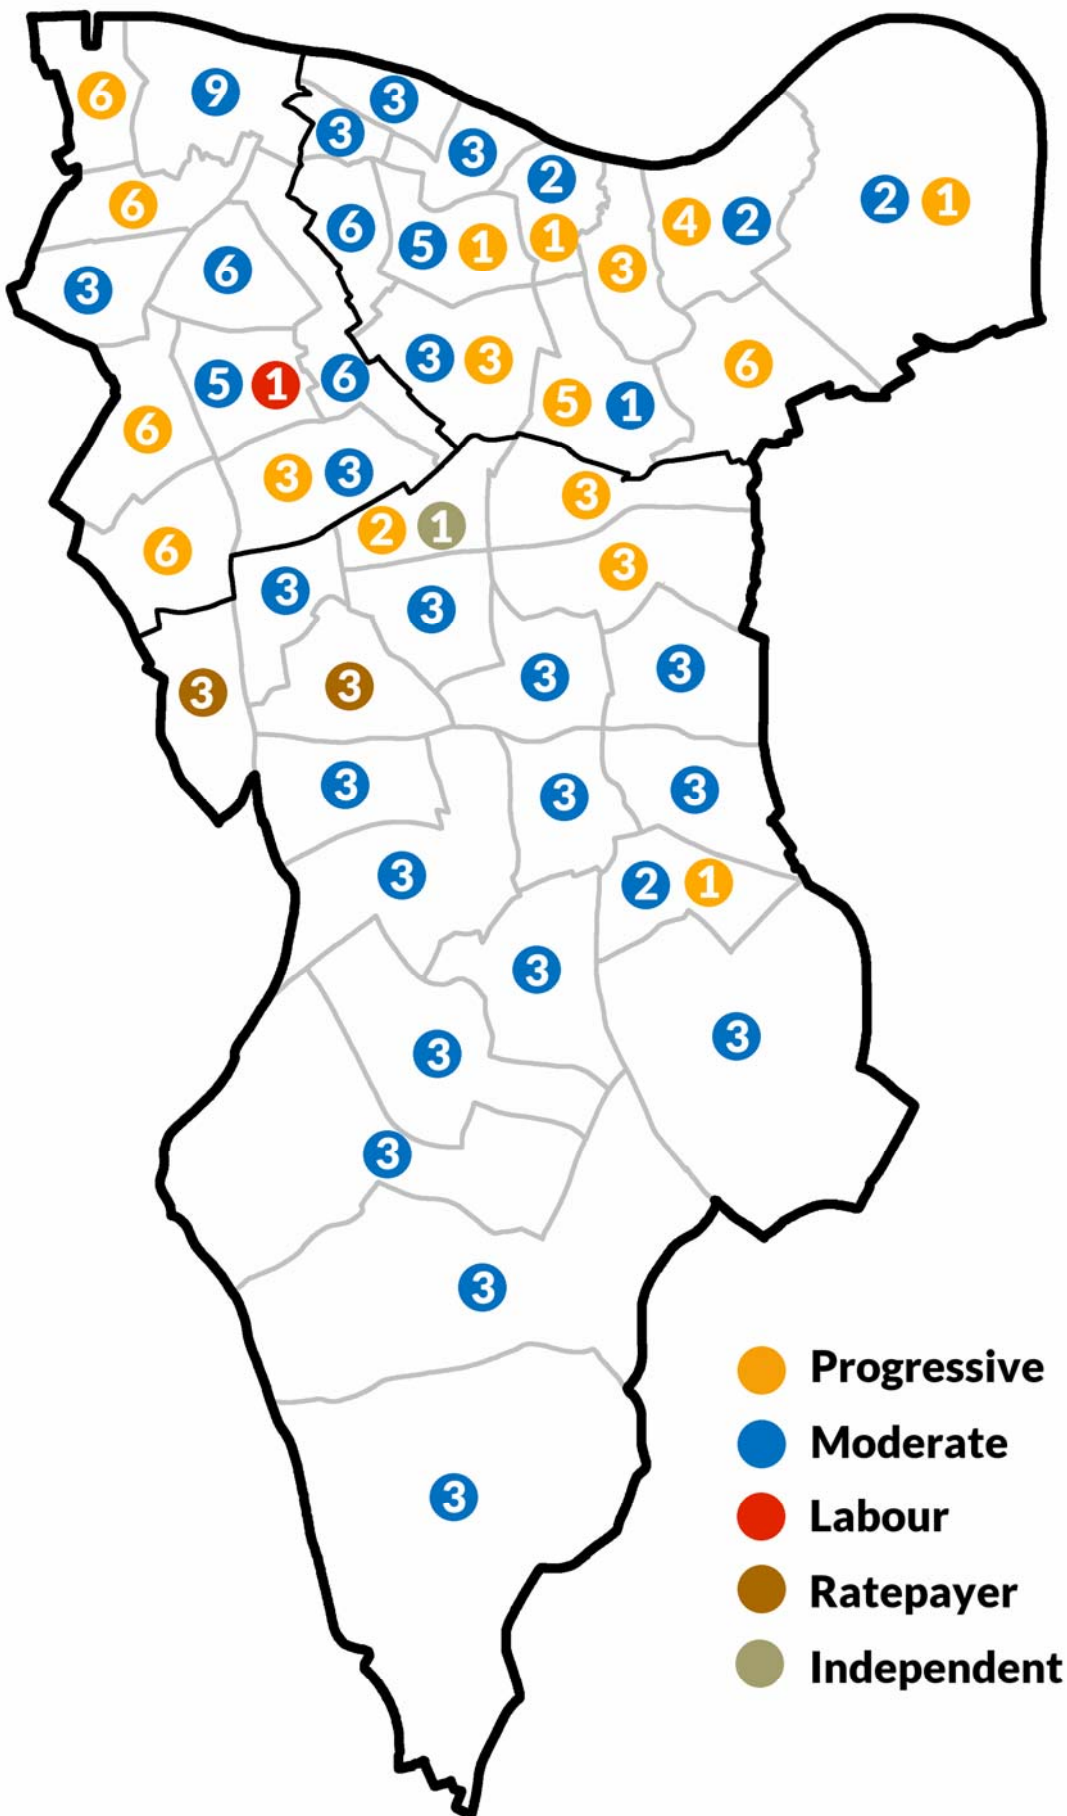

**London Borough of Southwark
Council Election maps
1900-2022**

Adam Gray

Wards 1900 to 1949

Wards 1952 to 1964

Wards 1964

Wards 1968 to 1978

Wards 1978 to 2002

Wards 2002 to 2018

Wards 2018 to date

1909

1912

1919

1928

1931

1934

1945

1949

1953

1956

1959

1962

1964

1968

1971

1974

1978

1986

1990

1994

1998

2002

2006