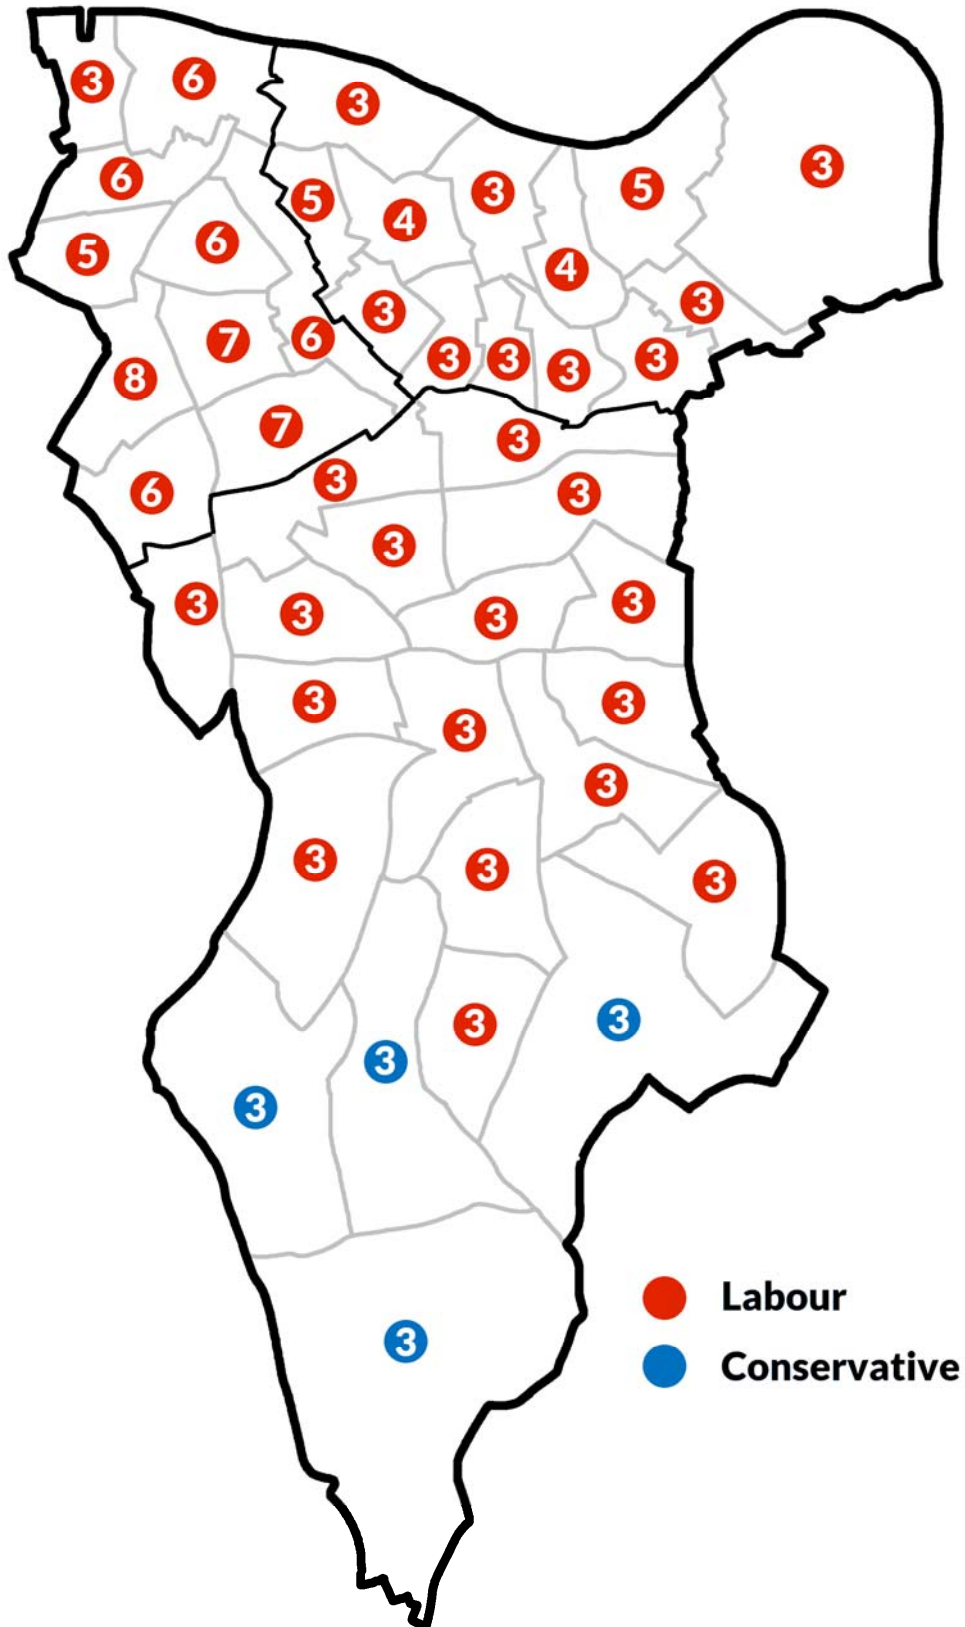

**London Borough of Southwark
Council Election maps
1900-2022**

Adam Gray

Wards 1900 to 1949

Wards 1952 to 1964

Wards 1964

Wards 1968 to 1978

Wards 1978 to 2002

Wards 2002 to 2018

Wards 2018 to date

1909

1912

1919

1928

1931

1934

1945

1949

1953

1956

1959

1962

1964

1968

1971

1974

1978

1986

1990

1994

1998

2002

2006