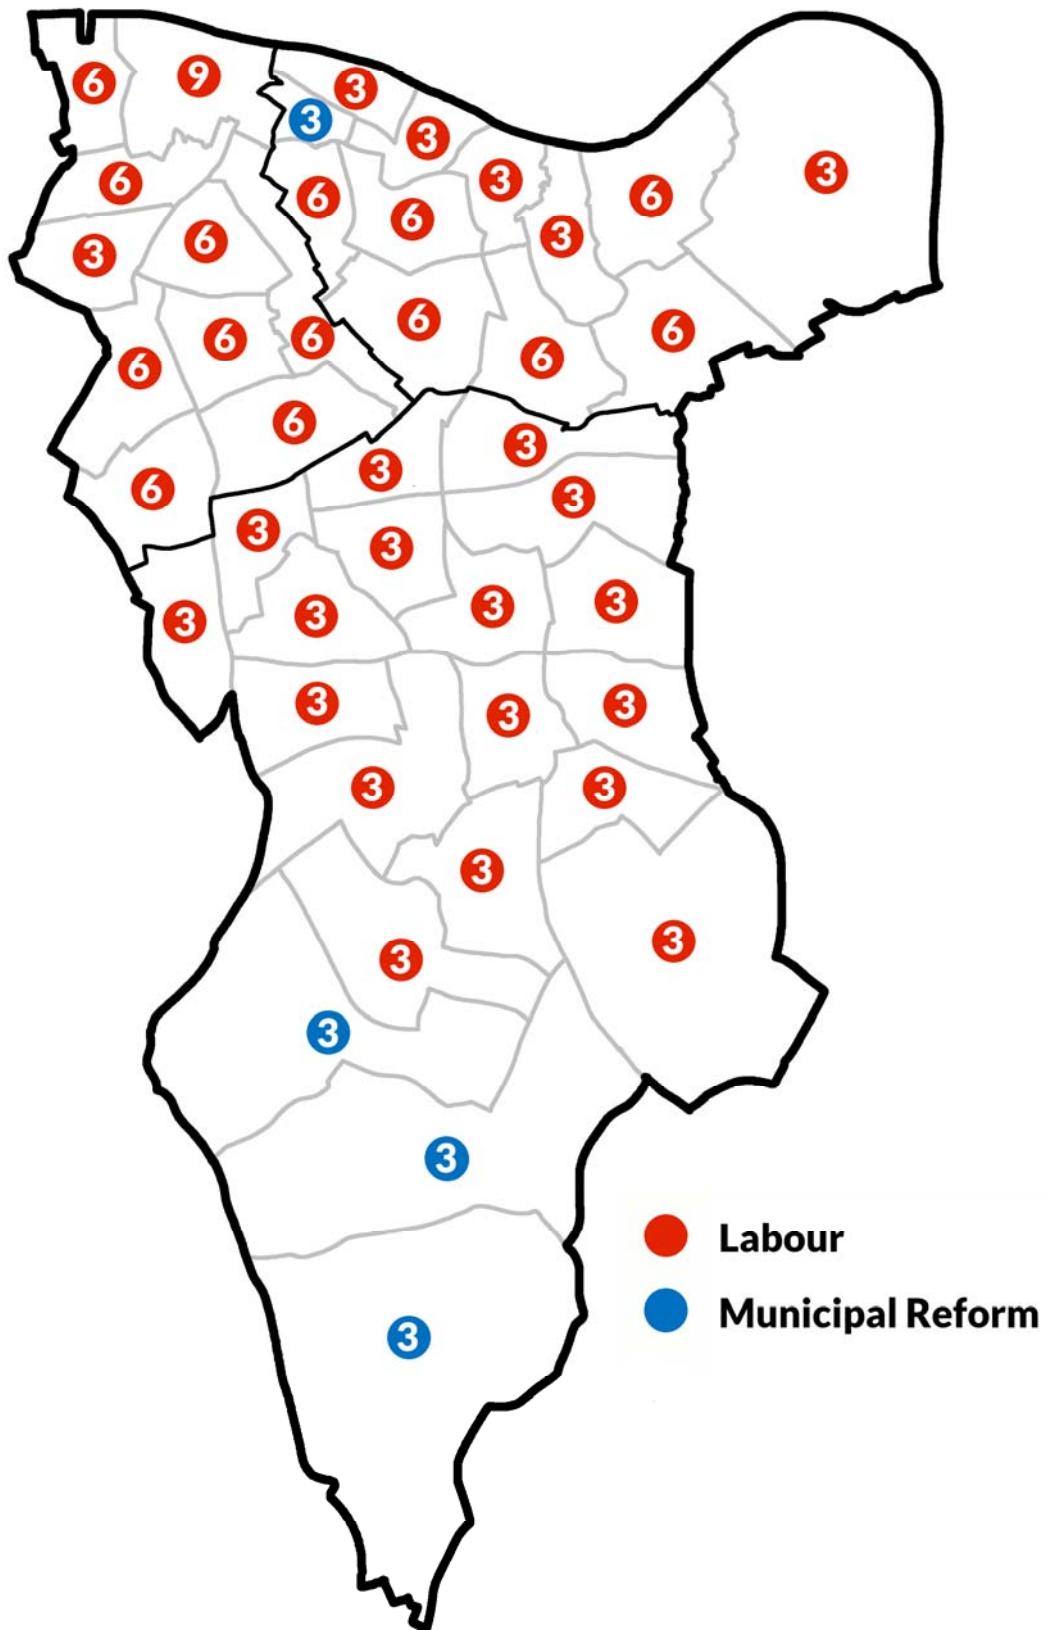

**London Borough of Southwark
Council Election maps
1900-2022**

Adam Gray

Wards 1900 to 1949

Wards 1952 to 1964

Wards 1964

Wards 1968 to 1978

Wards 1978 to 2002

Wards 2002 to 2018

Wards 2018 to date

1909

1912

1919

1928

1931

1934

1945

1949

1953

1956

1959

1962

1964

1968

1971

1974

1978

1986

1990

1994

1998

2002

2006