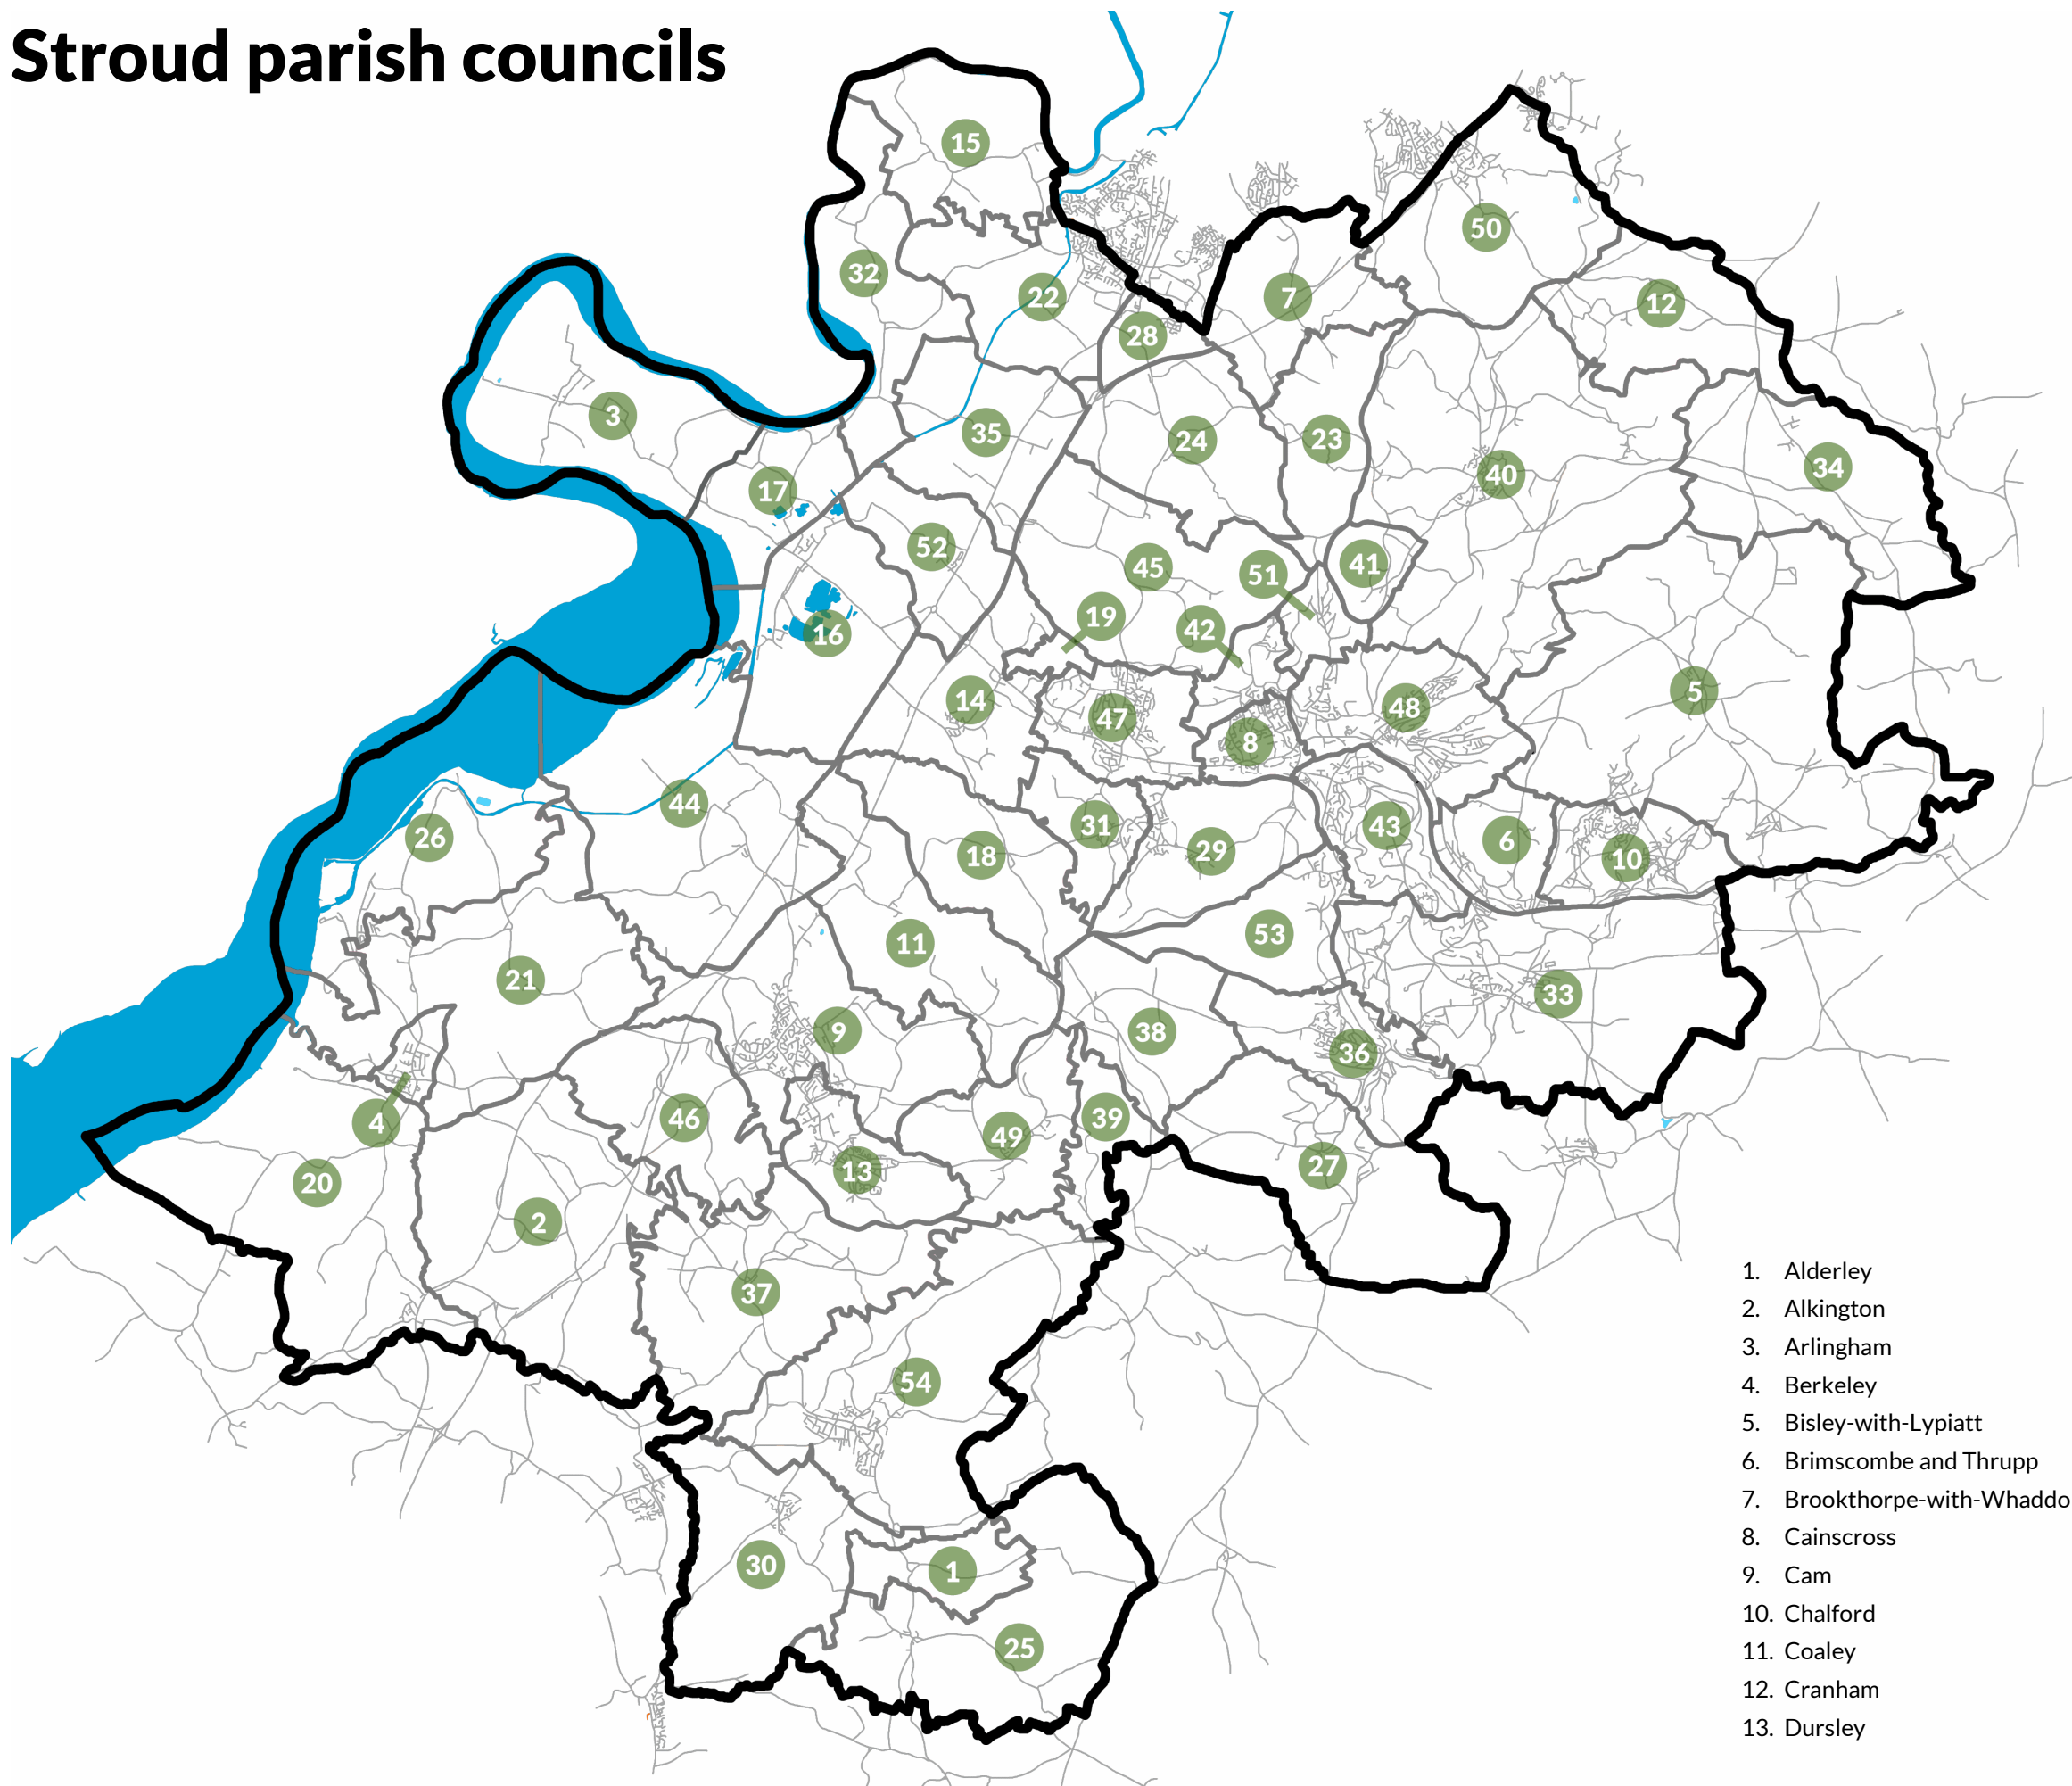

Stroud parish councils

- 1. Alderley
- 2. Alkington
- 3. Arlingham
- 4. Berkeley
- 5. Bisleigh-with-Lypiatt
- 6. Brimscombe and Thrupp
- 7. Brookthorpe-with-Whaddon
- 8. Cainscross
- 9. Cam
- 10. Chalford
- 11. Coaley
- 12. Cranham
- 13. Dursley
- 14. Eastington
- 15. Elmore
- 16. Frampton-on-Severn
- 17. Fretherne-with-Saul
- 18. Frocester
- 19. Great Oldbury
- 20. Ham and Stone
- 21. Hamfallow
- 22. Hardwicke
- 23. Harescombe
- 24. Haresfield
- 25. Hillesley & Tresham
- 26. Hinton
- 27. Horsley
- 28. Hunts Grove
- 29. Kings Stanley
- 30. Kingswood
- 31. Leonard Stanley
- 32. Longney & Epney
- 33. Minchinhampton
- 34. Miserden
- 35. Moreton Valance
- 36. Nailsworth
- 37. North Nibley
- 38. Nympsfield
- 39. Owlpen
- 40. Painswick
- 41. Pitchcombe
- 42. Randwick and Westrip
- 43. Rodborough
- 44. Slimbridge
- 45. Standish
- 46. Stinchcombe
- 47. Stonehouse
- 48. Stroud
- 49. Uley
- 50. Upton St Leonards
- 51. Whiteshill and Ruscombe
- 52. Whitminster
- 53. Woodchester
- 54. Wotton-under-Edge