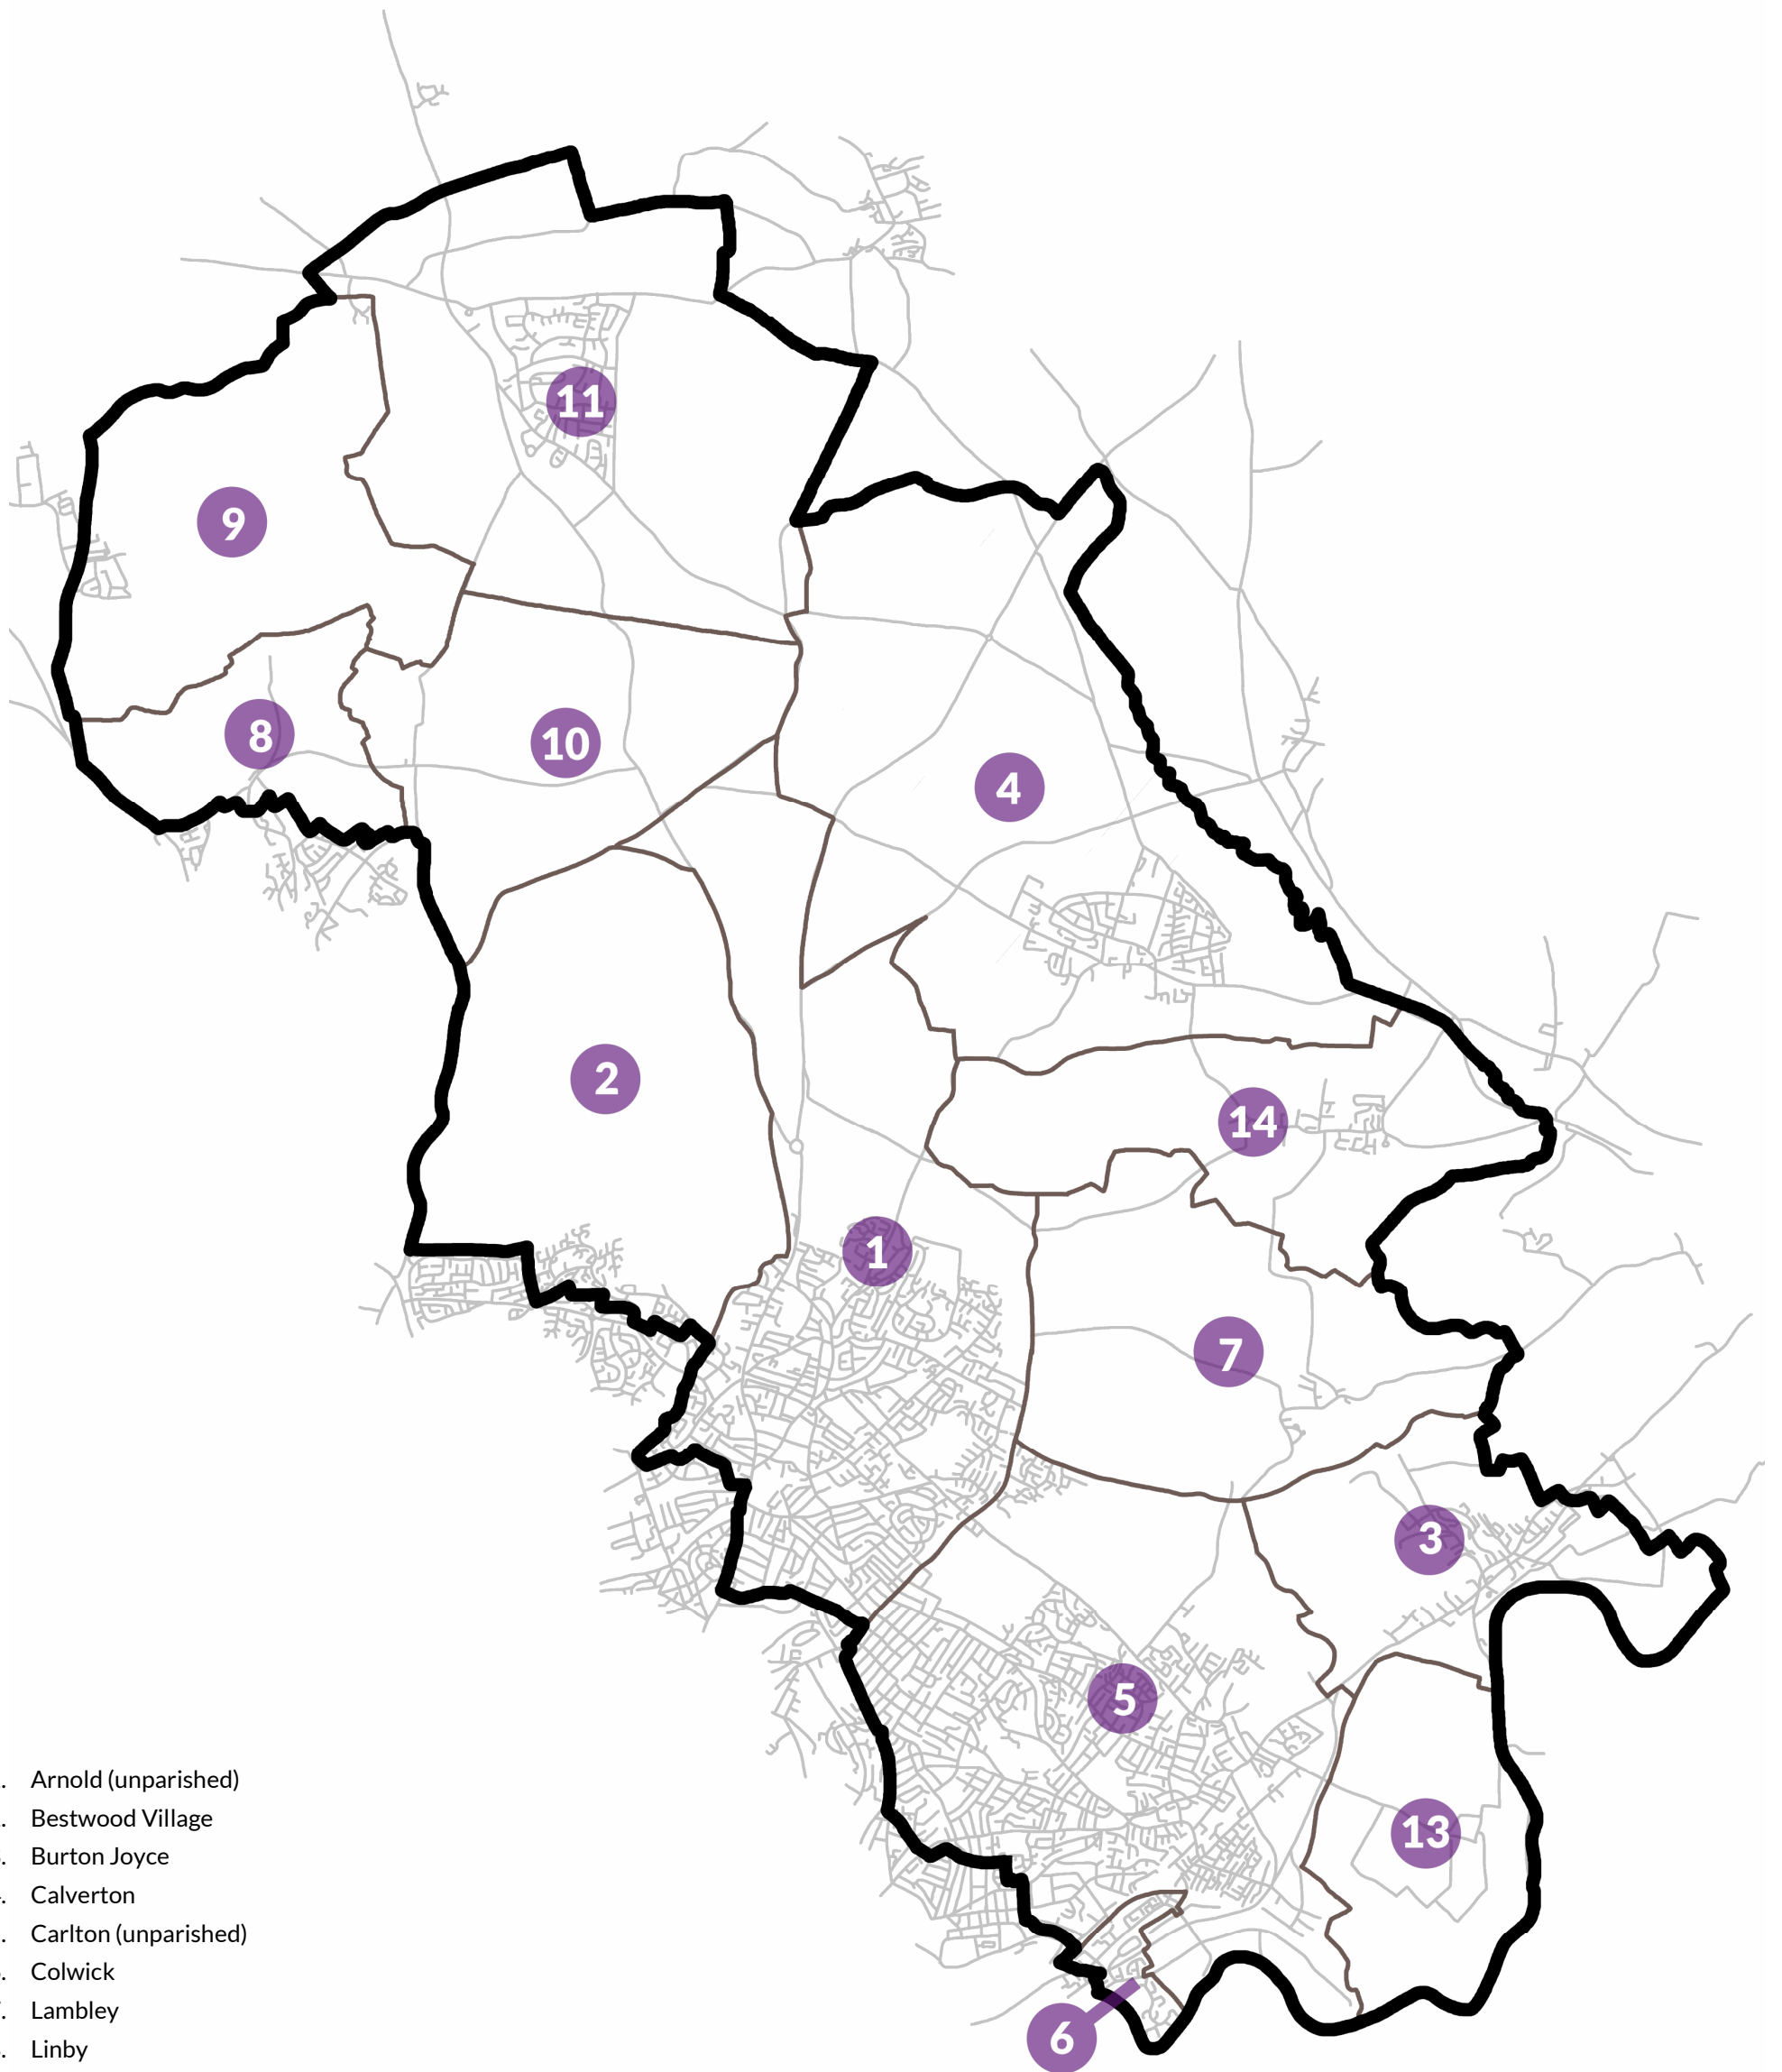

Gedling parish councils

1. Arnold (unparished)
2. Bestwood Village
3. Burton Joyce
4. Calverton
5. Carlton (unparished)
6. Colwick
7. Lambley
8. Linby
9. Newstead
10. Papplewick
11. Ravenshead
12. St Albans
13. Stoke Bardolph*
14. Woodborough