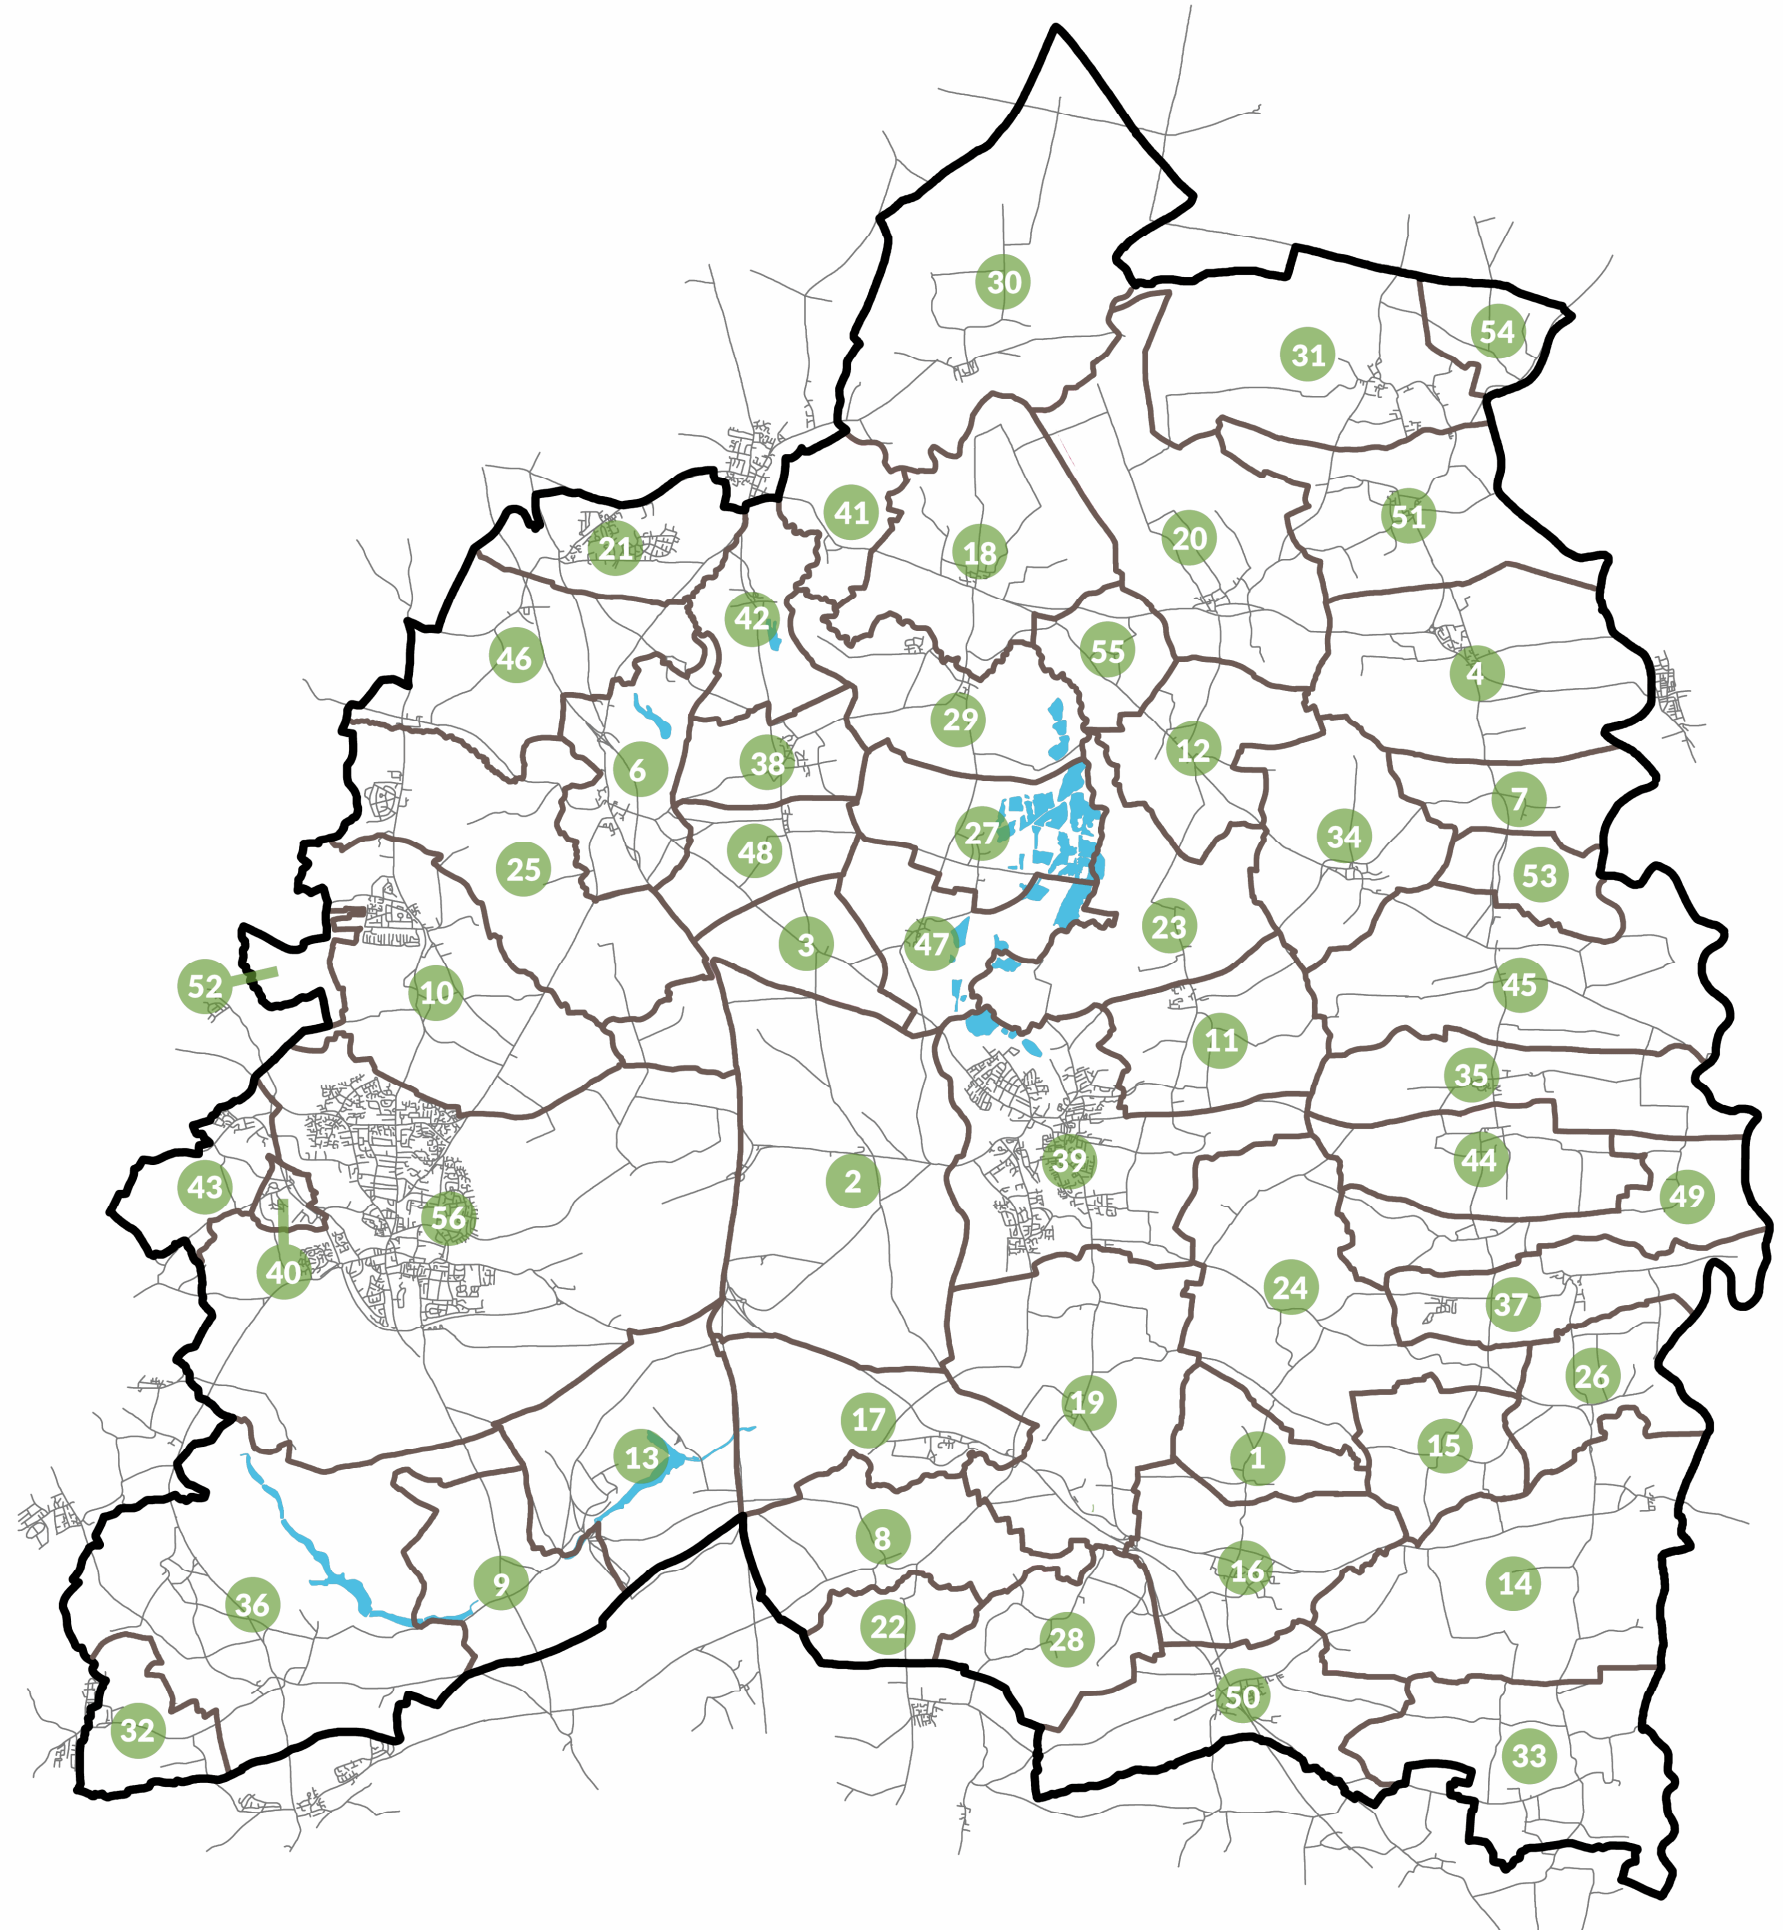

Ashfield parish councils

1. Annesley and Felley
2. Ashfield
3. Hucknall
4. Selston

Bassetlaw parish councils

1. Askham*
2. Babworth
3. Barnby Moor
4. Beckingham cum Saundby
5. Bevercotes
6. Blyth
7. Bole*
8. Bothamsall
9. Carburton*
10. Carlton in Lindrick
11. Clarbrough and Welham
12. Clayworth
13. Clumber and Hardwick*
14. Dunham-on-Trent with Ragnall, Fledborough and Darlton
15. East Drayton
16. East Markham
17. Elkesley
18. Everton
19. Gamston, West Drayton and Eaton
20. Gringley on the Hill
21. Harworth and Bircotes
22. Haughton*
23. Hayton
24. Headon cum Upton, Grove and Stokeham
25. Hodsock
26. Laneham
27. Lound
28. Markham Clinton
29. Mattersey
30. Misson
31. Misterton
32. Nether Langwith
33. Normanton on Trent with Marnham
34. North and South Wheatley
35. North Leverton with Habblesthorpe
36. Norton, Cuckney, Holbeck and Welbeck
37. Rampton and Woodbeck
38. Ranskill
39. Retford (unparished)
40. Rhodesia
41. Scaftworth*
42. Scrooby
43. Shireoaks
44. South Leverton
45. Sturton le Steeple
46. Styrrup with Oldcotes
47. Sutton cum Lound
48. Torworth
49. Treswell with Cottam
50. Tuxford
51. Walkeringham
52. Wallingwells*
53. West Burton*
54. West Stockwith
55. Wiseton*
56. Worksop (unparished)

Broxtowe parish councils

1. Attenborough (unparished)
2. Awsworth
3. Beeston (unparished)
4. Bramcote (unparished)
5. Brinsley
6. Chilwell (unparished)
7. Cossall
8. Eastwood Town
9. Greasley
10. Kimberley Town
11. Nuthall
12. Stapleford Town
13. Strelley (unparished)
14. Toton (unparished)
15. Trowell