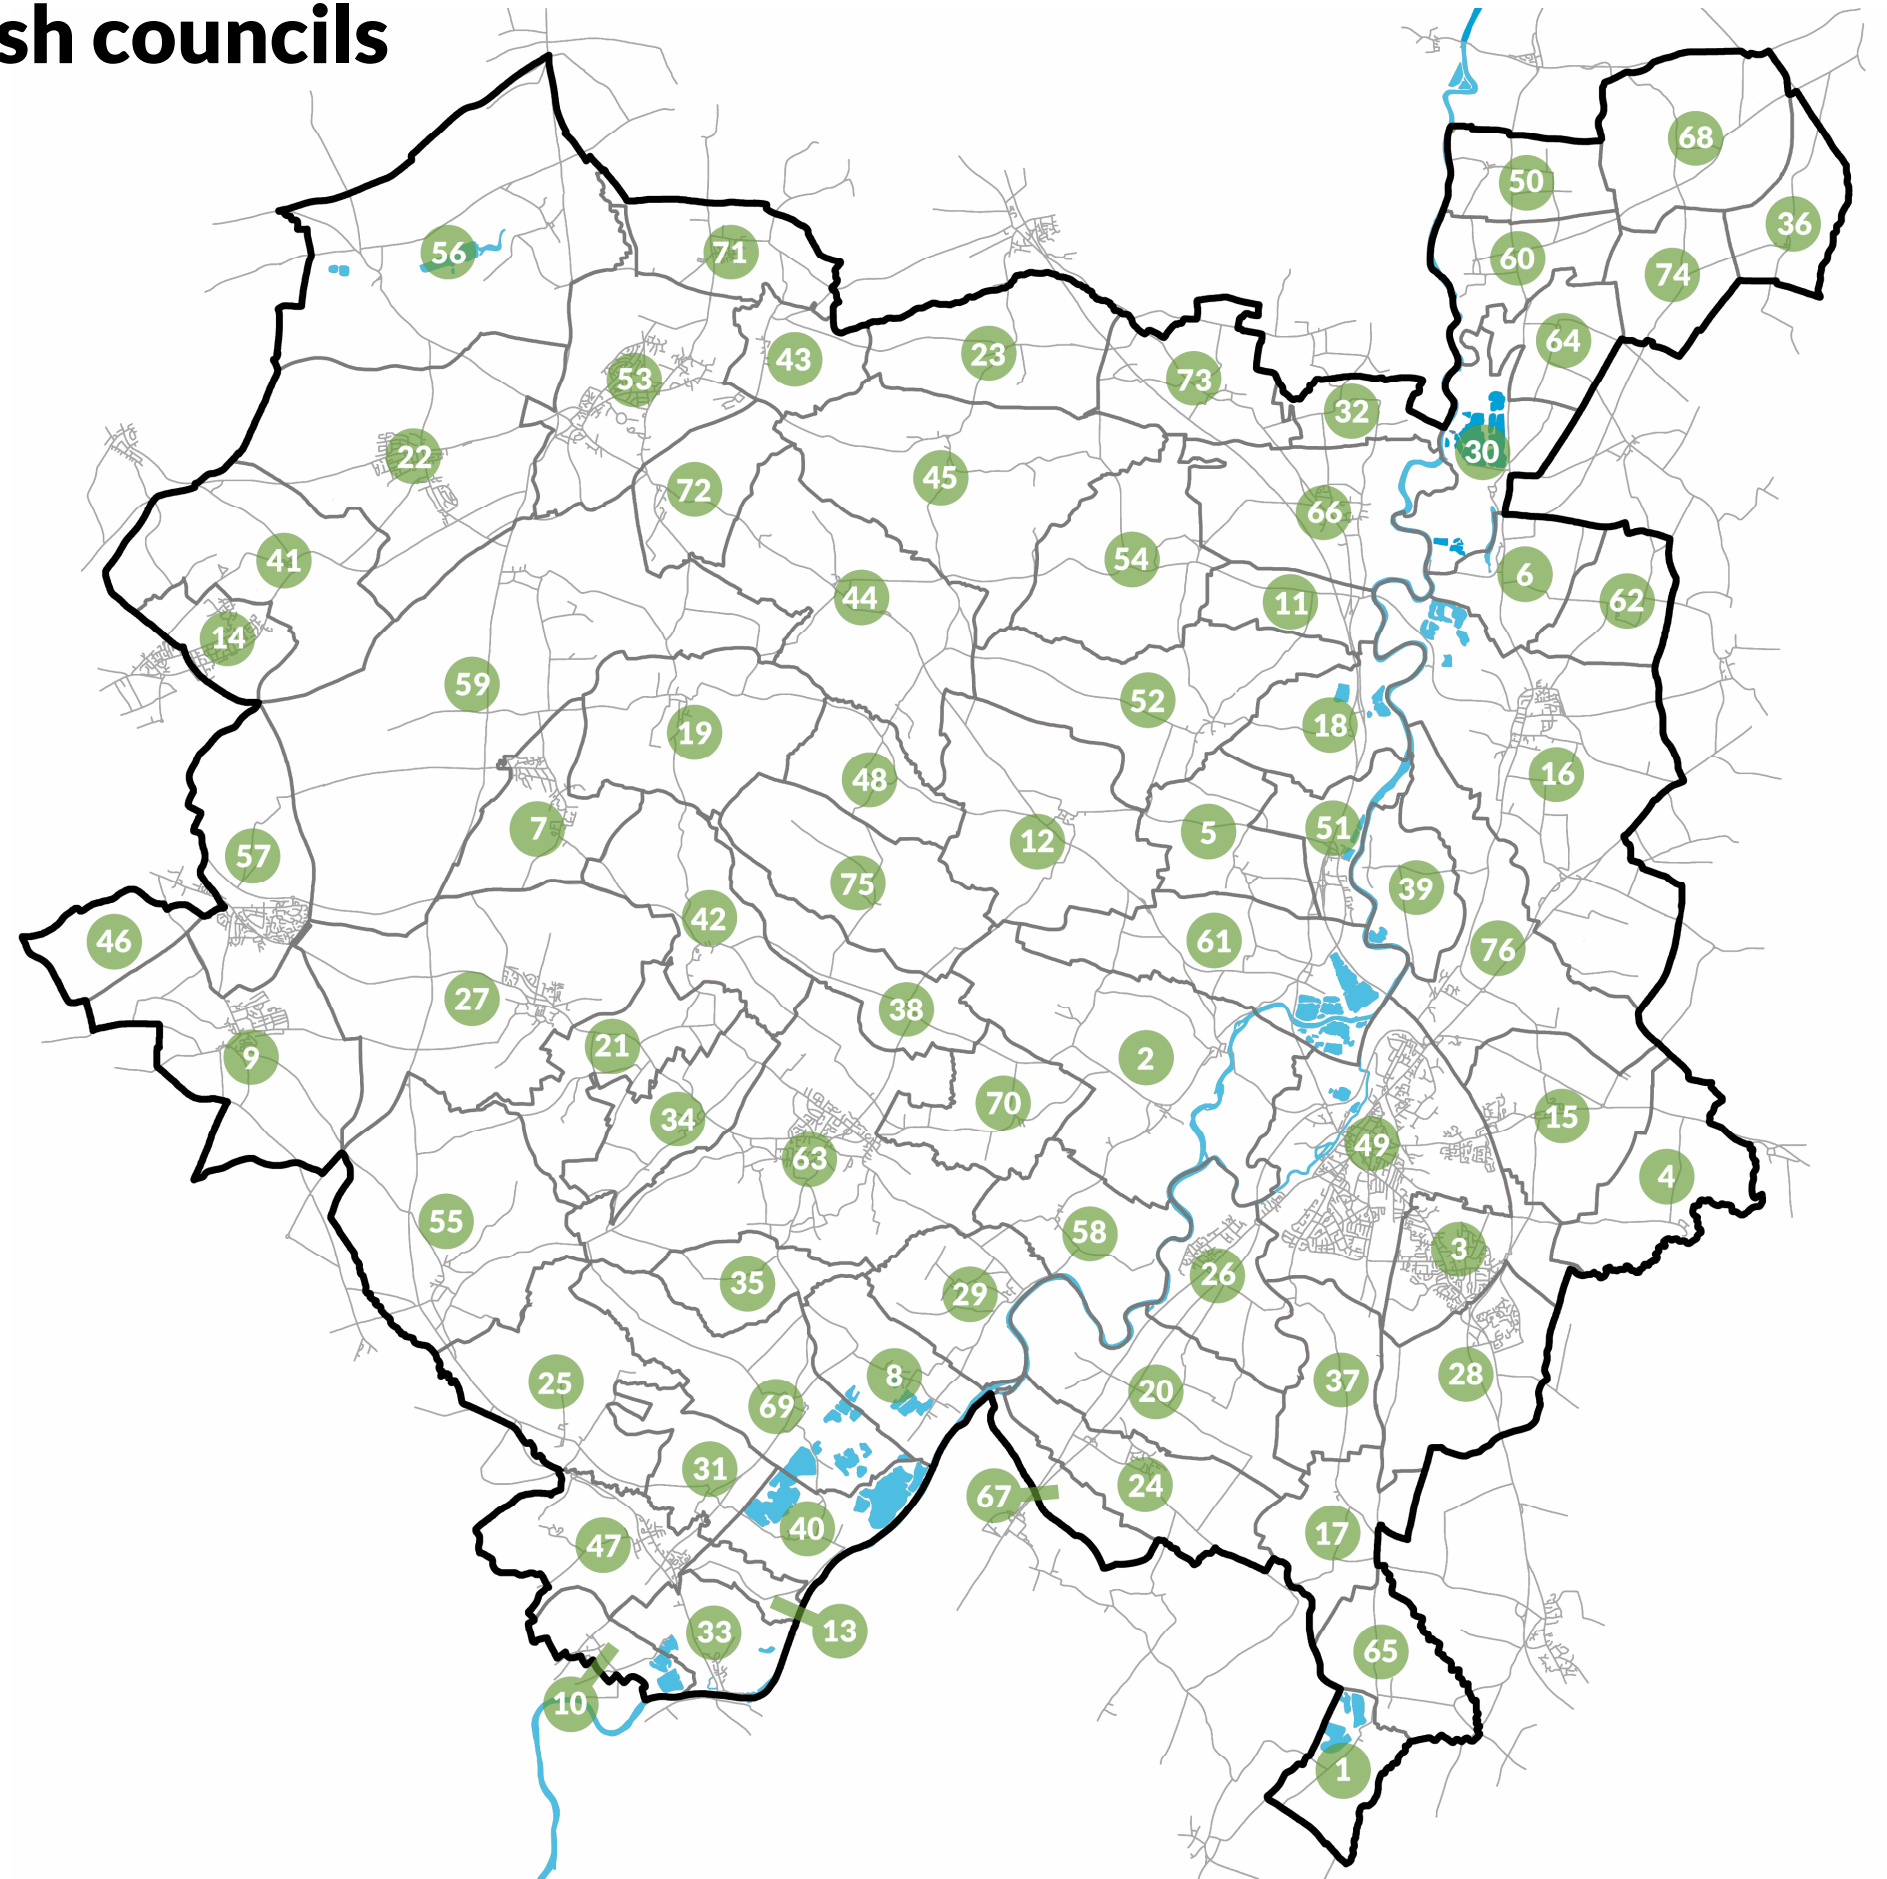

Newark and Sherwood parish councils

1. Alverton and Kilvington*	39. Holme*
2. Averham, Kelham and Staythorpe	40. Hoveringham
3. Balderton	41. Kings Clipstone
4. Barnby in the Willows	42. Kirklington
5. Bathley	43. Kirton
6. Besthorpe*	44. Kneesall, Kersall & Ompton
7. Bilsthorpe	45. Laxton & Moorhouse
8. Bleasby	46. Lindhurst*
9. Blidworth	47. Lowdham
10. Bulcote	48. Maplebeck*
11. Carlton on Trent	49. Newark Town Council
12. Caunton	50. North Clifton*
13. Caythorpe	51. North Muskham
14. Clipstone	52. Norwell
15. Coddington	53. Ollerton & Boughton
16. Collingham	54. Ossington*
17. Cotham*	55. Oxton
18. Cromwell*	56. Perlethorpe-cum-Budby*
19. Eakring	57. Rainworth
20. East Stoke with Thorpe	58. Rolleston
21. Edingley	59. Rufford
22. Edwinstowe	60. South Clifton
23. Egmanton*	61. South Muskham
24. Elston	62. South Scarle*
25. Epperstone	63. Southwell Town Council
26. Farndon	64. Spalford*
27. Farnsfield	65. Staunton*
28. Fernwood	66. Sutton on Trent
29. Fiskerton-cum-Morton	67. Syerston*
30. Girton & Meering*	68. Thorney
31. Gonalston*	69. Thurgarton
32. Grassthorpe*	70. Upton
33. Gunthorpe	71. Walesby
34. Halam	72. Wellow
35. Halloughton*	73. Weston
36. Harby	74. Wigsley*
37. Hawton	75. Winkburn*
38. Hockerton*	76. Winthorpe with Langford