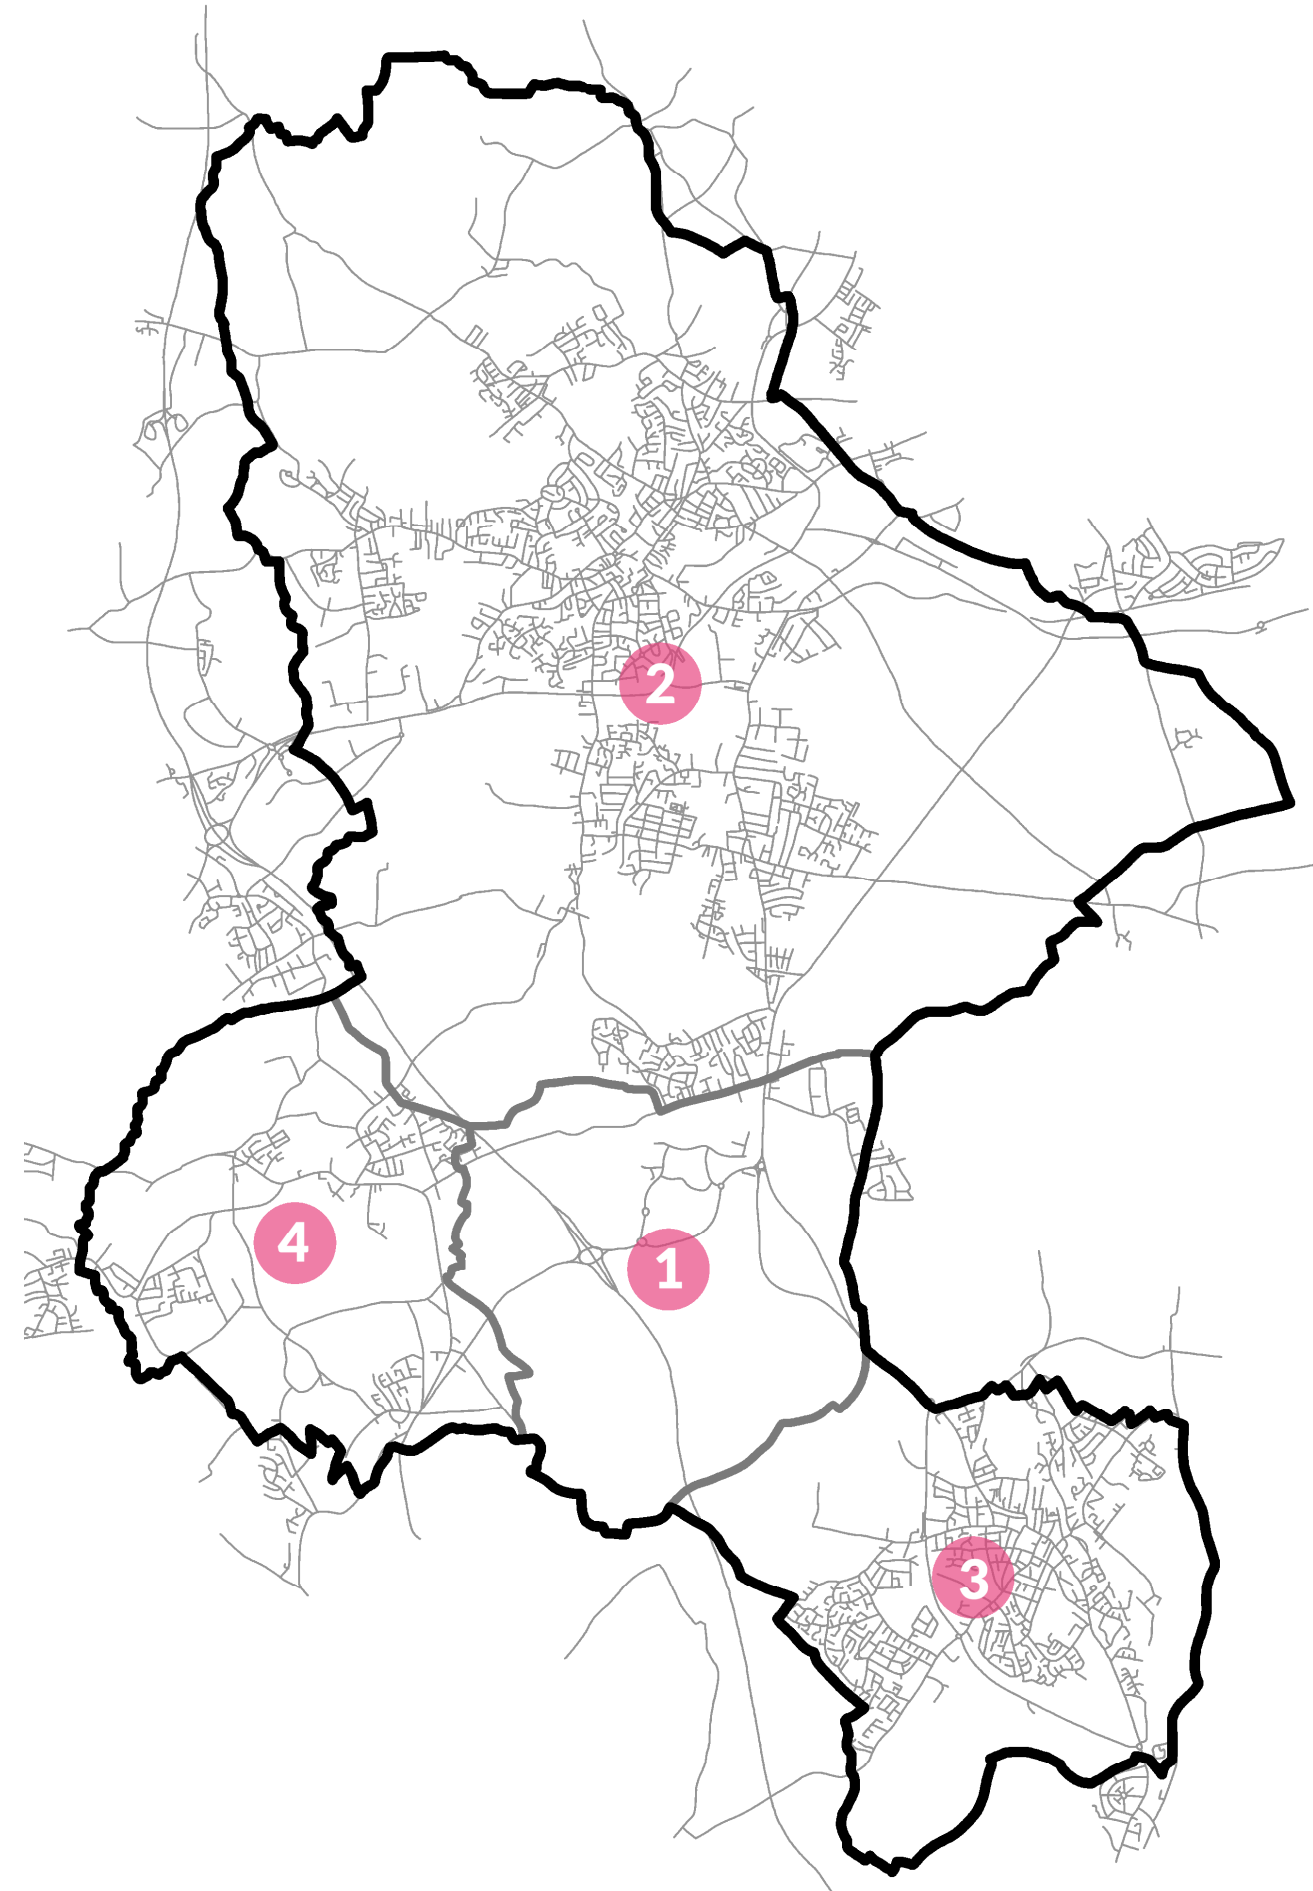

Ashfield parish councils

1. Annesley and Felley
2. Ashfield
3. Hucknall
4. Selston

Bassetlaw parish councils

1. Askham*
2. Babworth
3. Barnby Moor
4. Beckingham cum Saundby
5. Bevercotes
6. Blyth
7. Bole*
8. Bothamsall
9. Carburton*
10. Carlton in Lindrick
11. Clarbrough and Welham
12. Clayworth
13. Clumber and Hardwick*
14. Dunham-on-Trent with Ragnall, Fledborough and Darlton
15. East Drayton
16. East Markham
17. Elkesley
18. Everton
19. Gamston, West Drayton and Eaton
20. Gringley on the Hill
21. Harworth and Bircotes
22. Haughton*
23. Hayton
24. Headon cum Upton, Grove and Stokeham
25. Hodsock
26. Laneham
27. Lound
28. Markham Clinton
29. Mattersey
30. Misson
31. Misterton
32. Nether Langwith
33. Normanton on Trent with Marnham
34. North and South Wheatley
35. North Leverton with Habblesthorpe
36. Norton, Cuckney, Holbeck and Welbeck
37. Rampton and Woodbeck
38. Ranskill
39. Retford (unparished)
40. Rhodesia
41. Scaftworth*
42. Scrooby
43. Shireoaks
44. South Leverton
45. Sturton le Steeple
46. Styrrup with Oldcotes
47. Sutton cum Lound
48. Torworth
49. Treswell with Cottam
50. Tuxford
51. Walkeringham
52. Wallingwells*
53. West Burton*
54. West Stockwith
55. Wiseton*
56. Worksop (unparished)

Broxtowe parish councils

1. Attenborough (unparished)
2. Awsworth
3. Beeston (unparished)
4. Bramcote (unparished)
5. Brinsley
6. Chilwell (unparished)
7. Cossall
8. Eastwood Town
9. Greasley
10. Kimberley Town
11. Nuthall
12. Stapleford Town
13. Strelley (unparished)
14. Toton (unparished)
15. Trowell