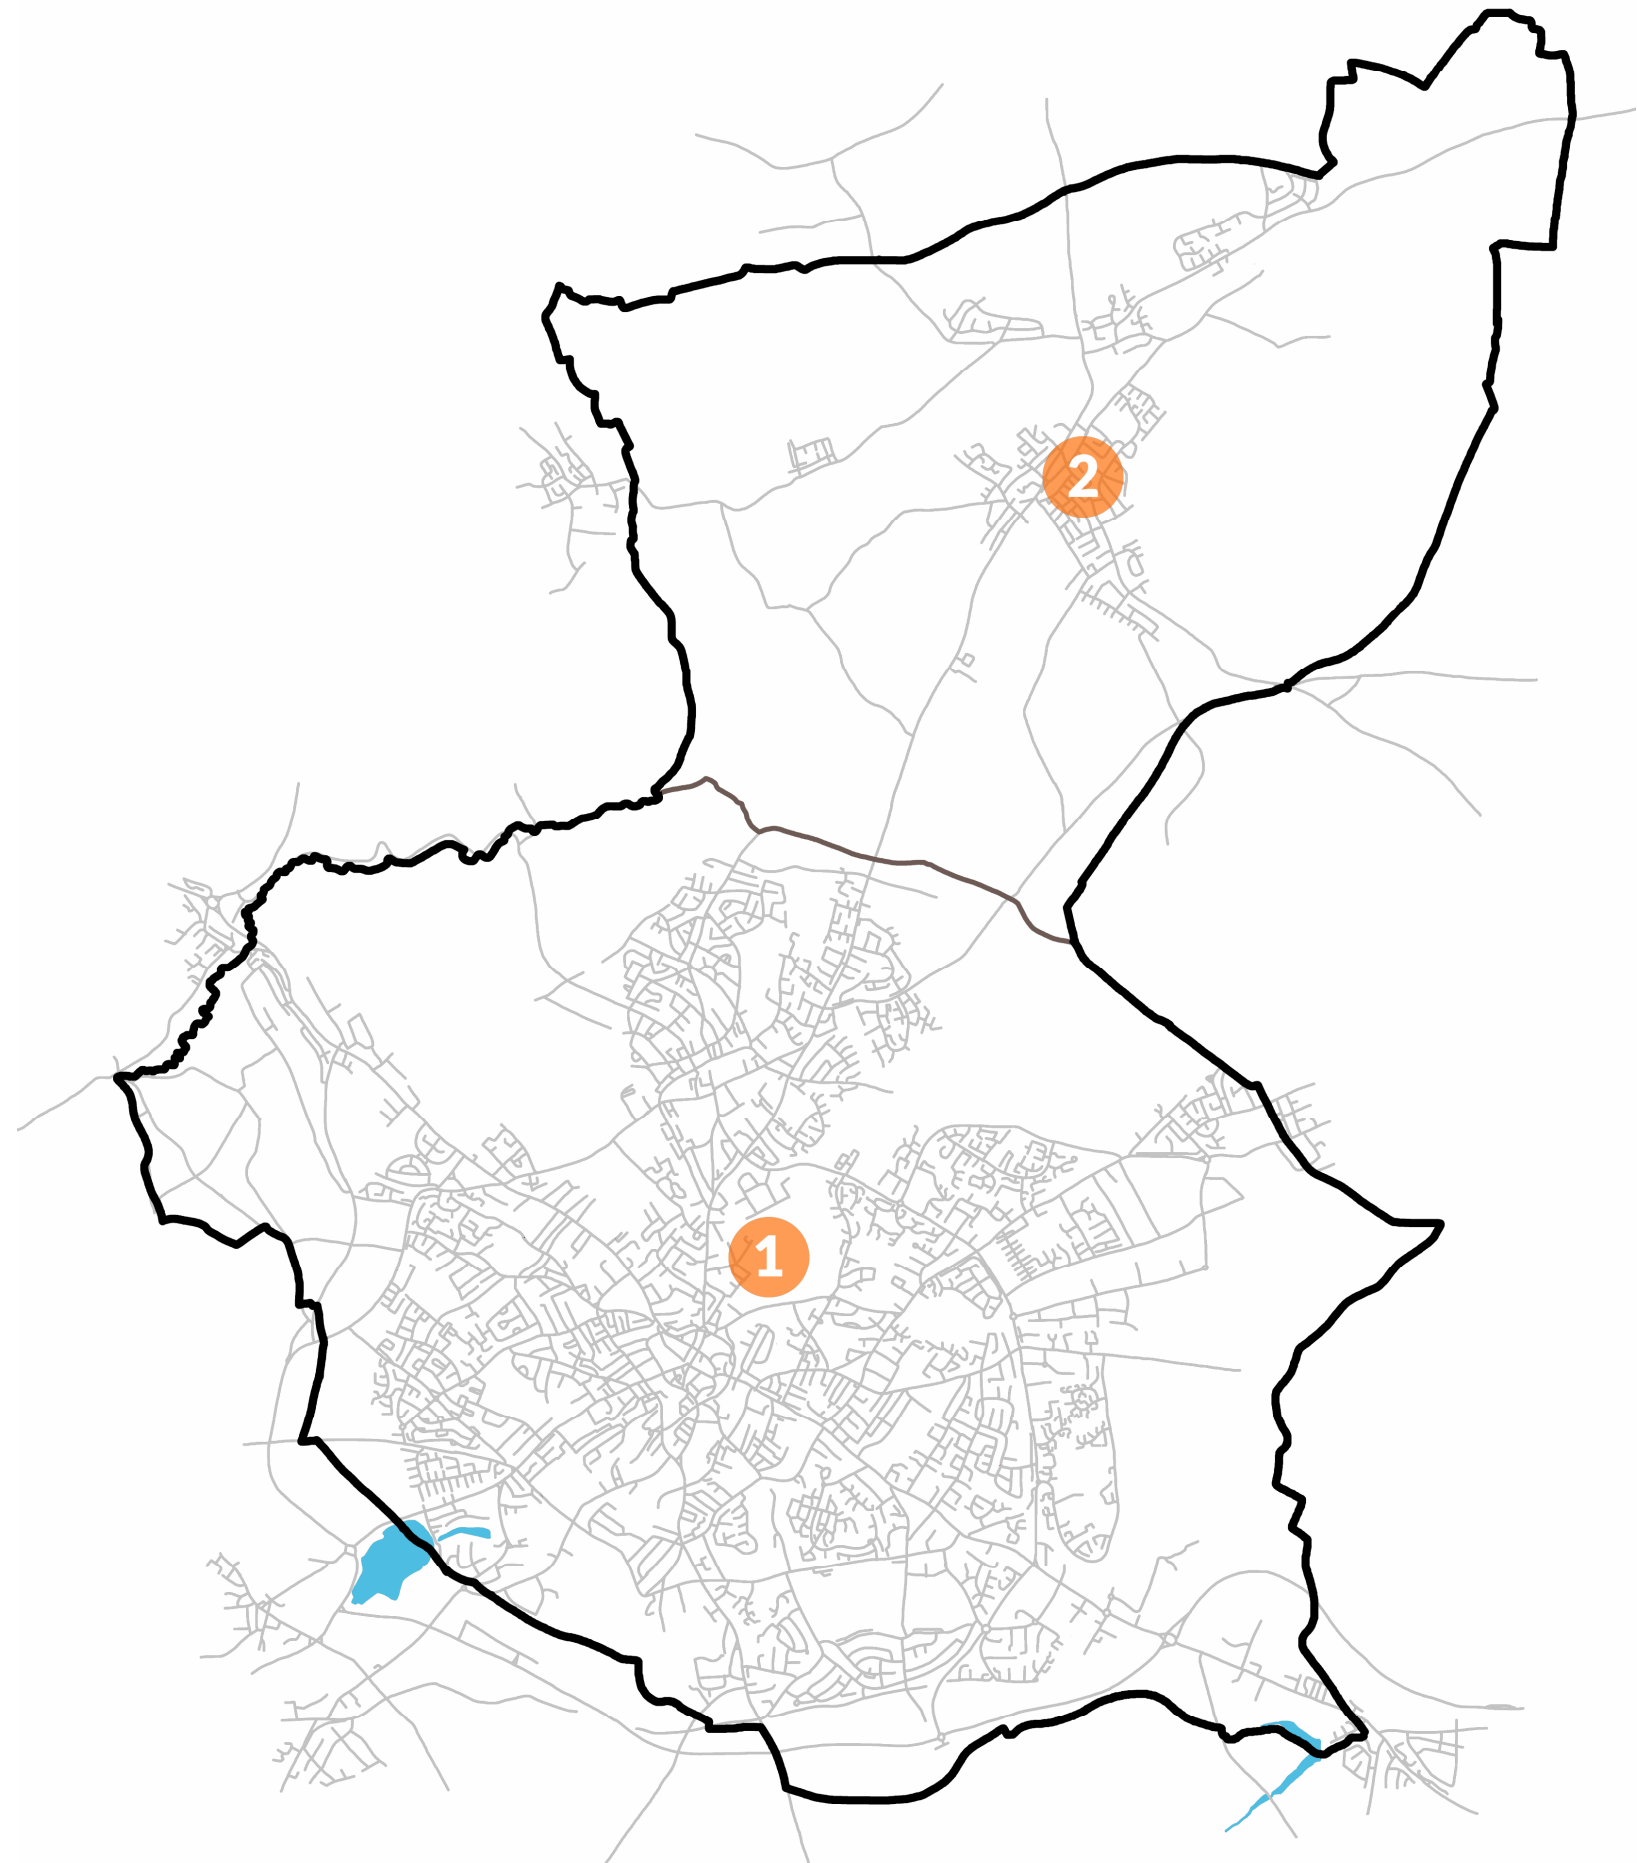

Mansfield parish councils

1. Mansfield (unparished)
2. Warsop