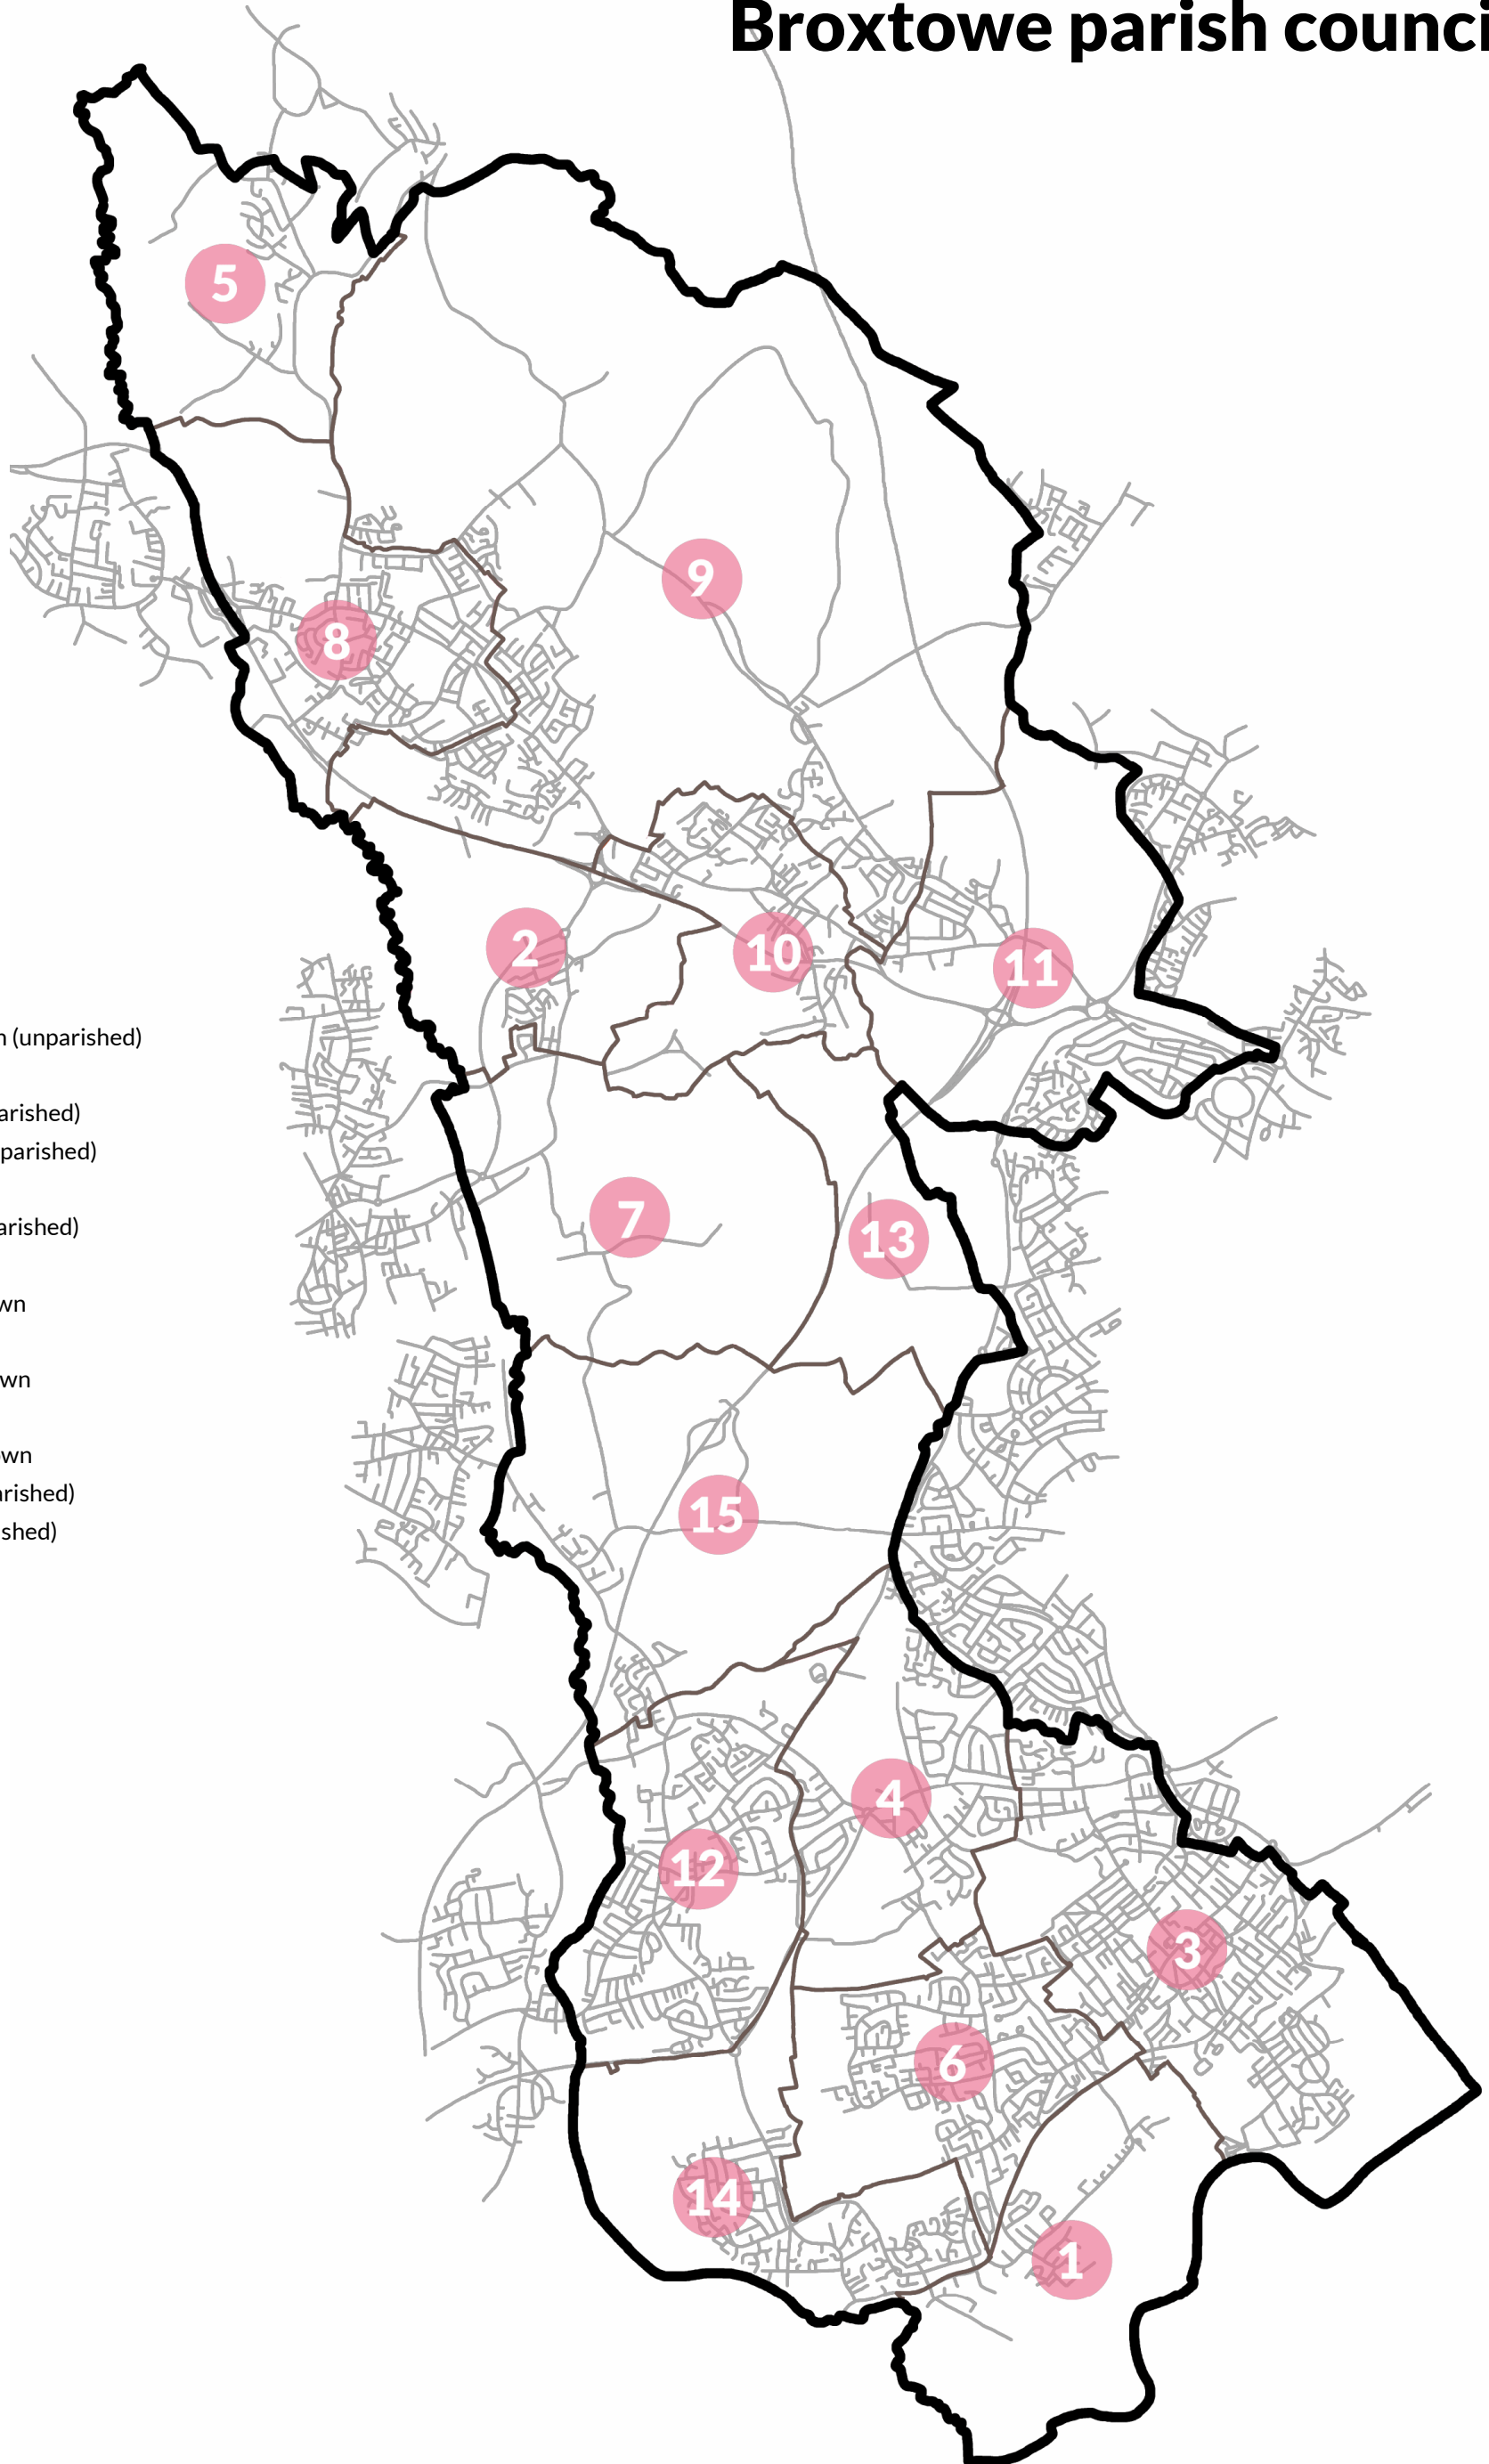

Ashfield parish councils

1. Annesley and Felley
2. Ashfield
3. Hucknall
4. Selston

Bassetlaw parish councils

1. Askham*
2. Babworth
3. Barnby Moor
4. Beckingham cum Saundby
5. Bevercotes
6. Blyth
7. Bole*
8. Bothamsall
9. Carburton*
10. Carlton in Lindrick
11. Clarbrough and Welham
12. Clayworth
13. Clumber and Hardwick*
14. Dunham-on-Trent with Ragnall, Fledborough and Darlton
15. East Drayton
16. East Markham
17. Elkesley
18. Everton
19. Gamston, West Drayton and Eaton
20. Gringley on the Hill
21. Harworth and Bircotes
22. Haughton*
23. Hayton
24. Headon cum Upton, Grove and Stokeham
25. Hodsock
26. Laneham
27. Lound
28. Markham Clinton
29. Mattersey
30. Misson
31. Misterton
32. Nether Langwith
33. Normanton on Trent with Marnham
34. North and South Wheatley
35. North Leverton with Habblesthorpe
36. Norton, Cuckney, Holbeck and Welbeck
37. Rampton and Woodbeck
38. Ranskill
39. Retford (unparished)
40. Rhodesia
41. Scaftworth*
42. Scrooby
43. Shireoaks
44. South Leverton
45. Sturton le Steeple
46. Styrrup with Oldcotes
47. Sutton cum Lound
48. Torworth
49. Treswell with Cottam
50. Tuxford
51. Walkeringham
52. Wallingwells*
53. West Burton*
54. West Stockwith
55. Wiseton*
56. Worksop (unparished)

Broxtowe parish councils

1. Attenborough (unparished)
2. Awsworth
3. Beeston (unparished)
4. Bramcote (unparished)
5. Brinsley
6. Chilwell (unparished)
7. Cossall
8. Eastwood Town
9. Greasley
10. Kimberley Town
11. Nuthall
12. Stapleford Town
13. Strelley (unparished)
14. Toton (unparished)
15. Trowell