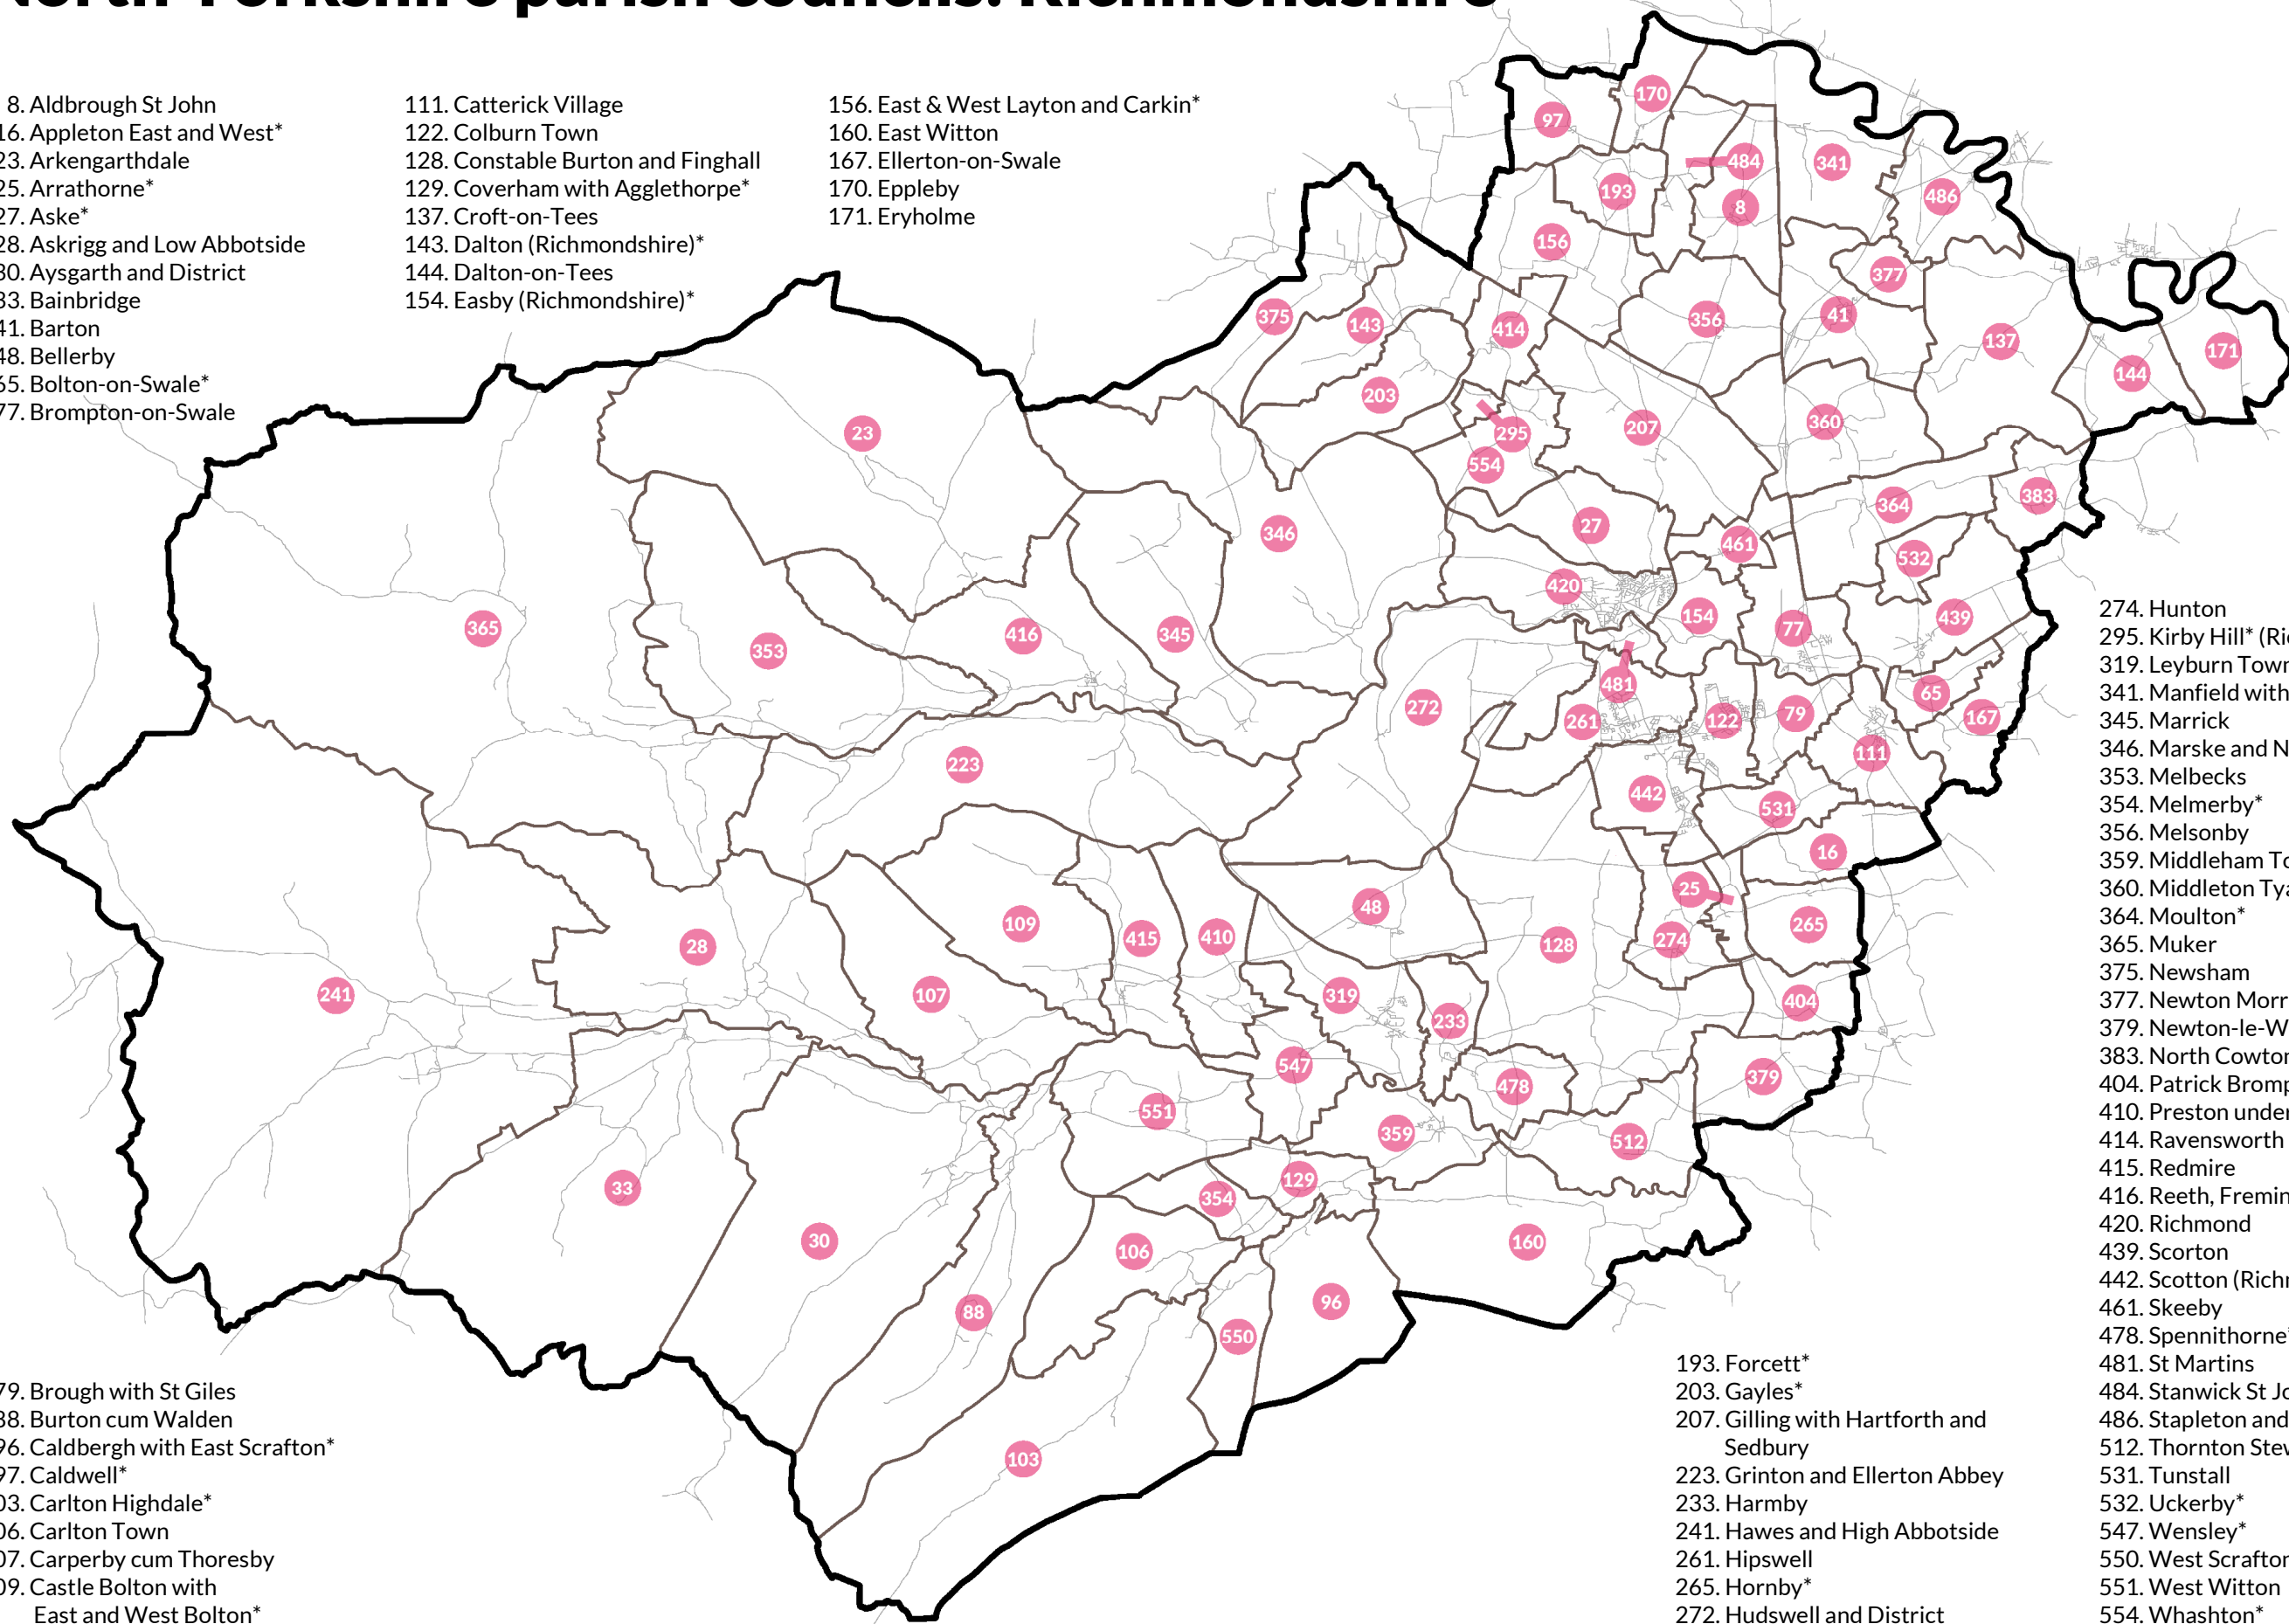

# North Yorkshire parish councils: Richmondshire

- 8. Aldbrough St John
- 16. Appleton East and West\*
- 23. Arkengarthdale
- 25. Arrathorne\*
- 27. Aske\*
- 28. Askrigg and Low Abbotside
- 30. Aysgarth and District
- 33. Bainbridge
- 41. Barton
- 48. Bellerby
- 65. Bolton-on-Swale\*
- 77. Brompton-on-Swale

- 111. Catterick Village
- 122. Colburn Town
- 128. Constable Burton and Finghall
- 129. Coverham with Agglethorpe\*
- 137. Croft-on-Tees
- 143. Dalton (Richmondshire)\*
- 144. Dalton-on-Tees
- 154. Easby (Richmondshire)\*

- 156. East & West Layton and Carkin\*
- 160. East Witton
- 167. Ellerton-on-Swale
- 170. Eppleby
- 171. Eryholme

- 79. Brough with St Giles
- 88. Burton cum Walden
- 96. Calderbergh with East Scafton\*
- 97. Caldwell\*
- 103. Carlton Highdale\*
- 106. Carlton Town
- 107. Carperby cum Thoresby
- 109. Castle Bolton with East and West Bolton\*

- 274. Hunton
- 295. Kirby Hill\* (Richmondshire)
- 319. Leyburn Town
- 341. Manfield with Cliffe
- 345. Marrick
- 346. Marske and New Forest
- 353. Melbecks
- 354. Melmerby\*
- 356. Melsonby
- 359. Middleham Town
- 360. Middleton Tyas
- 364. Moulton\*
- 365. Muker
- 375. Newsham
- 377. Newton Morrell\*
- 379. Newton-le-Willows
- 383. North Cowton
- 404. Patrick Brompton
- 410. Preston under Scar
- 414. Ravensworth
- 415. Redmire
- 416. Reeth, Fremington and Healaugh
- 420. Richmond
- 439. Scorton
- 442. Scotton (Richmondshire)
- 461. Skeeby
- 478. Spennithorne\*
- 481. St Martins
- 484. Stanwick St John
- 486. Stapleton and Cleasby
- 512. Thornton Steward\*
- 531. Tunstall
- 532. Uckerby\*
- 547. Wensley\*
- 550. West Scafton\*
- 551. West Witton
- 554. Whashton\*