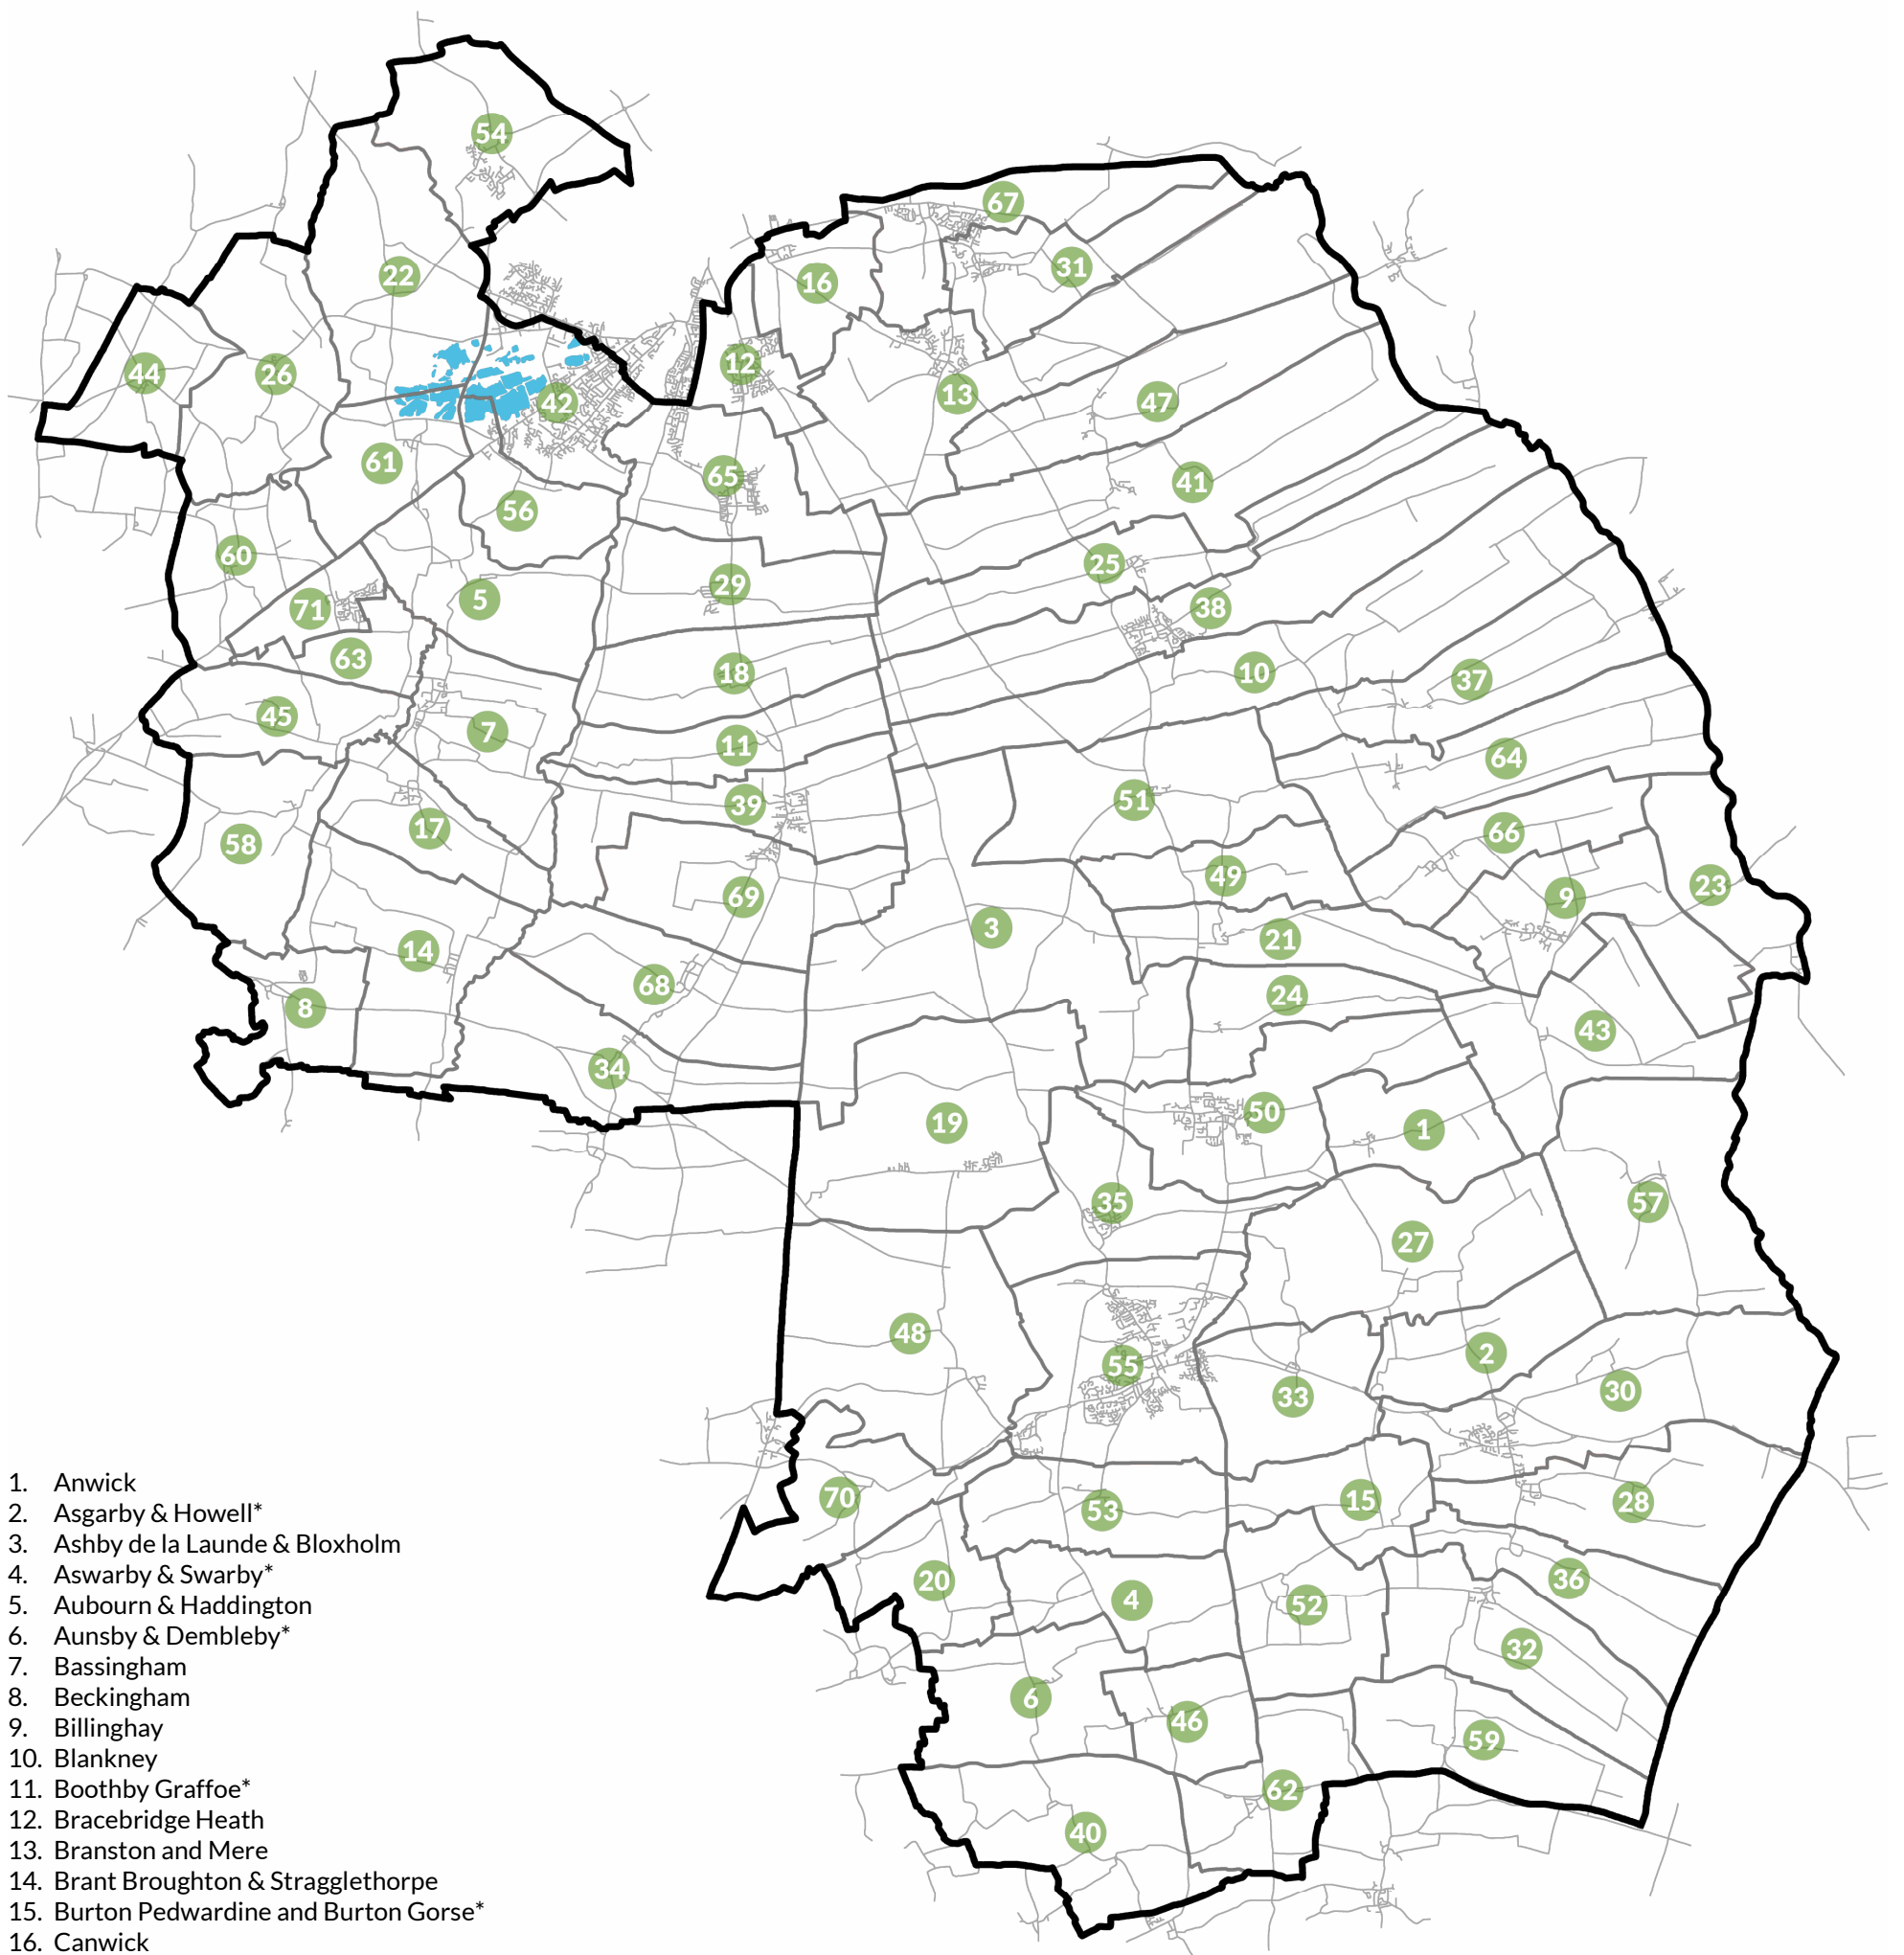

North Kesteven parish councils

1. Anwick
2. Asgarby & Howell*
3. Ashby de la Launde & Bloxholm
4. Aswarby & Swarby*
5. Aubourn & Haddington
6. Aunsby & Dembleby*
7. Bassingham
8. Beckingham
9. Billingham
10. Blankney
11. Boothby Graffoe*
12. Bracebridge Heath
13. Branston and Mere
14. Brant Broughton & Stragglethorpe
15. Burton Pedwardine and Burton Gorse*
16. Canwick
17. Carlton le Moorland
18. Coleby
19. Cranwell, Brauncewell and Byard's Leap
20. Culverthorpe and Kelby*
21. Digby
22. Doddington and Whisby
23. Dogdyke
24. Dorrington
25. Dunston
26. Eagle and Swinethorpe
27. Ewerby and Evedon
28. Great Hale
29. Harmston
30. Heckington
31. Heighington
32. Helpringham
33. Kirkby La Thorpe
34. Leadenham
35. Leasingham and Roxholm

36. Little Hale
37. Martin
38. Metherringham
39. Navenby
40. Newton, Haceby and Walcot*
41. Nocton
42. North Hykeham
43. North Kyme
44. North Scarle
45. Norton Disney
46. Osbournby
47. Potterhanworth
48. Rauceby North and South
49. Rowston*
50. Ruskington
51. Scopwick
52. Screddington
53. Silk Willoughby

54. Skellingthorpe
55. Sleaford
56. South Hykeham
57. South Kyme
58. Stapleford*
59. Swaton
60. Swinderby
61. Thorpe on the Hill
62. Threkingham*
63. Thurlby*
64. Timberland
65. Waddington
66. Walcott
67. Washingborough
68. Welbourn
69. Wellingore
70. Wilsford
71. Witham St Hughs