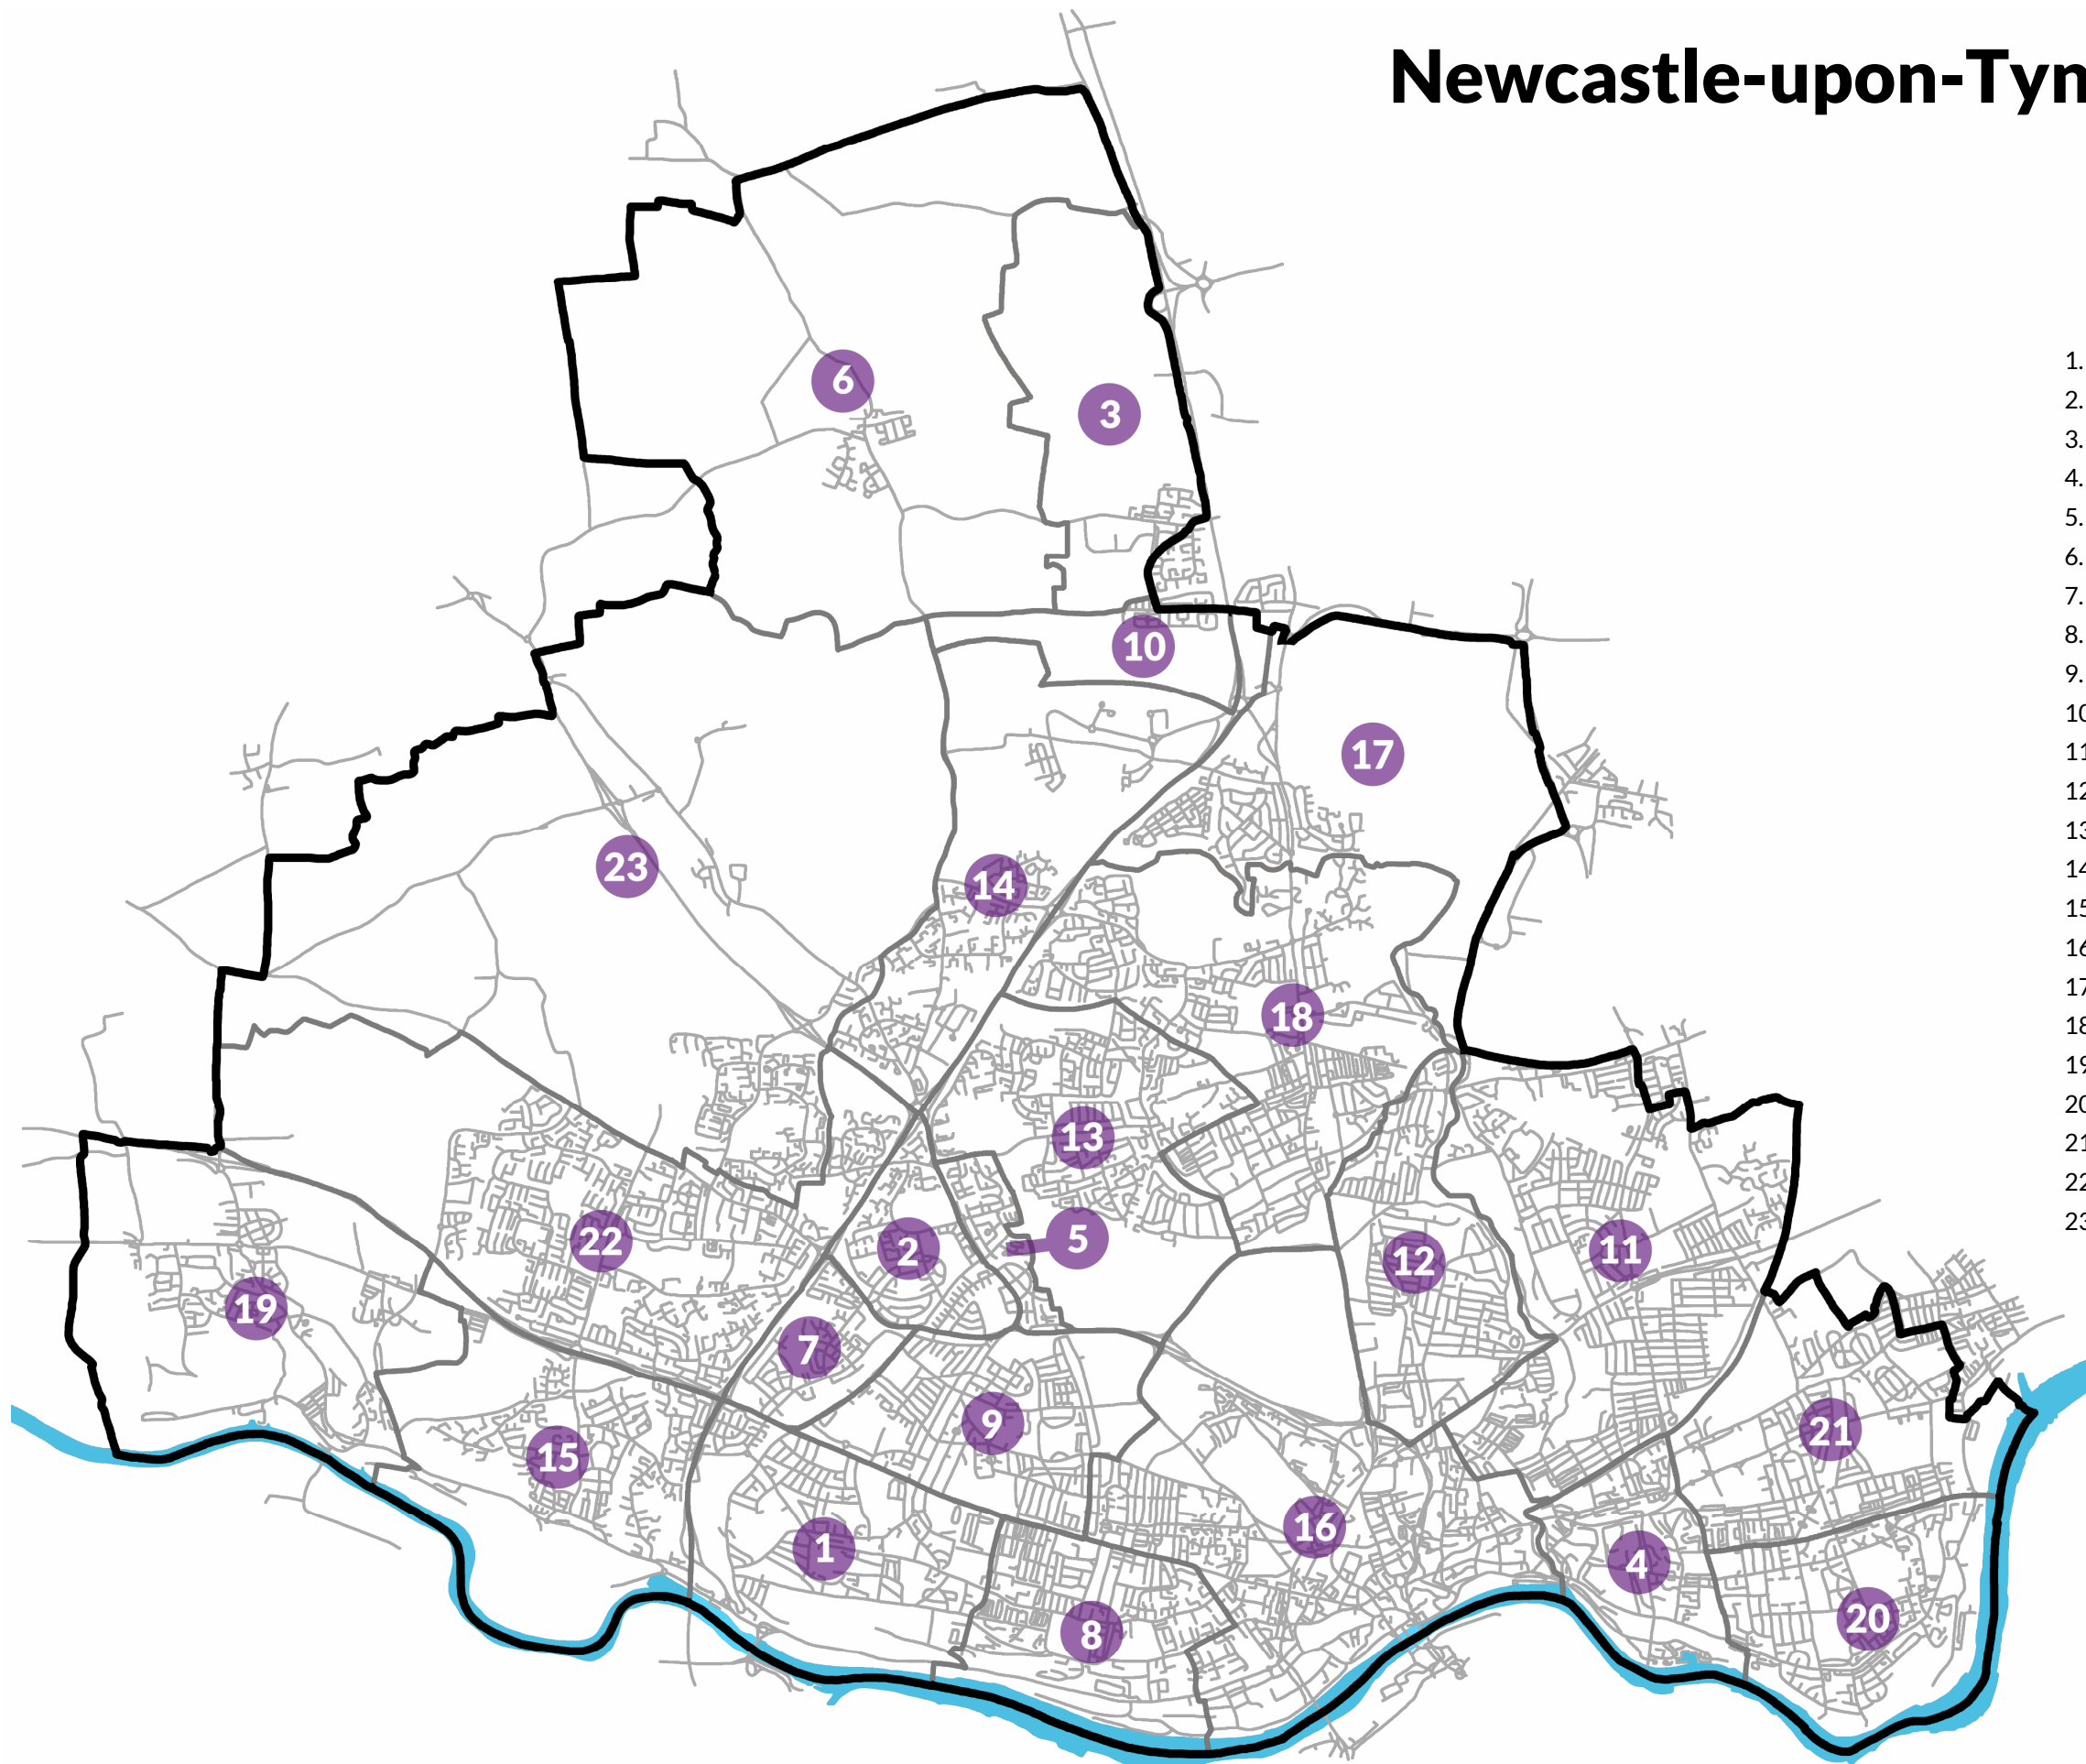

# Newcastle-upon-Tyne parish councils

1. Benwell and Scotswood (unparished)
2. Blakelaw and North Fenham
3. Brunswick
4. Byker (unparished)
5. Cowgate (unparished)
6. Dinnington
7. East Denton (unparished)
8. Elswick (unparished)
9. Fenham (unparished)
10. Hazlerigg
11. Heaton (unparished)
12. Jesmond (unparished)
13. Kenton and Fawdon (unparished)
14. Kingston Park (unparished)
15. Lemington (unparished)
16. Newcastle City Centre (unparished)
17. North Gosforth
18. South Gosforth (unparished)
19. Throckley and Newburn (unparished)
20. Walker (unparished)
21. Walkergate (unparished)
22. West Denton (unparished)
23. Woolsington