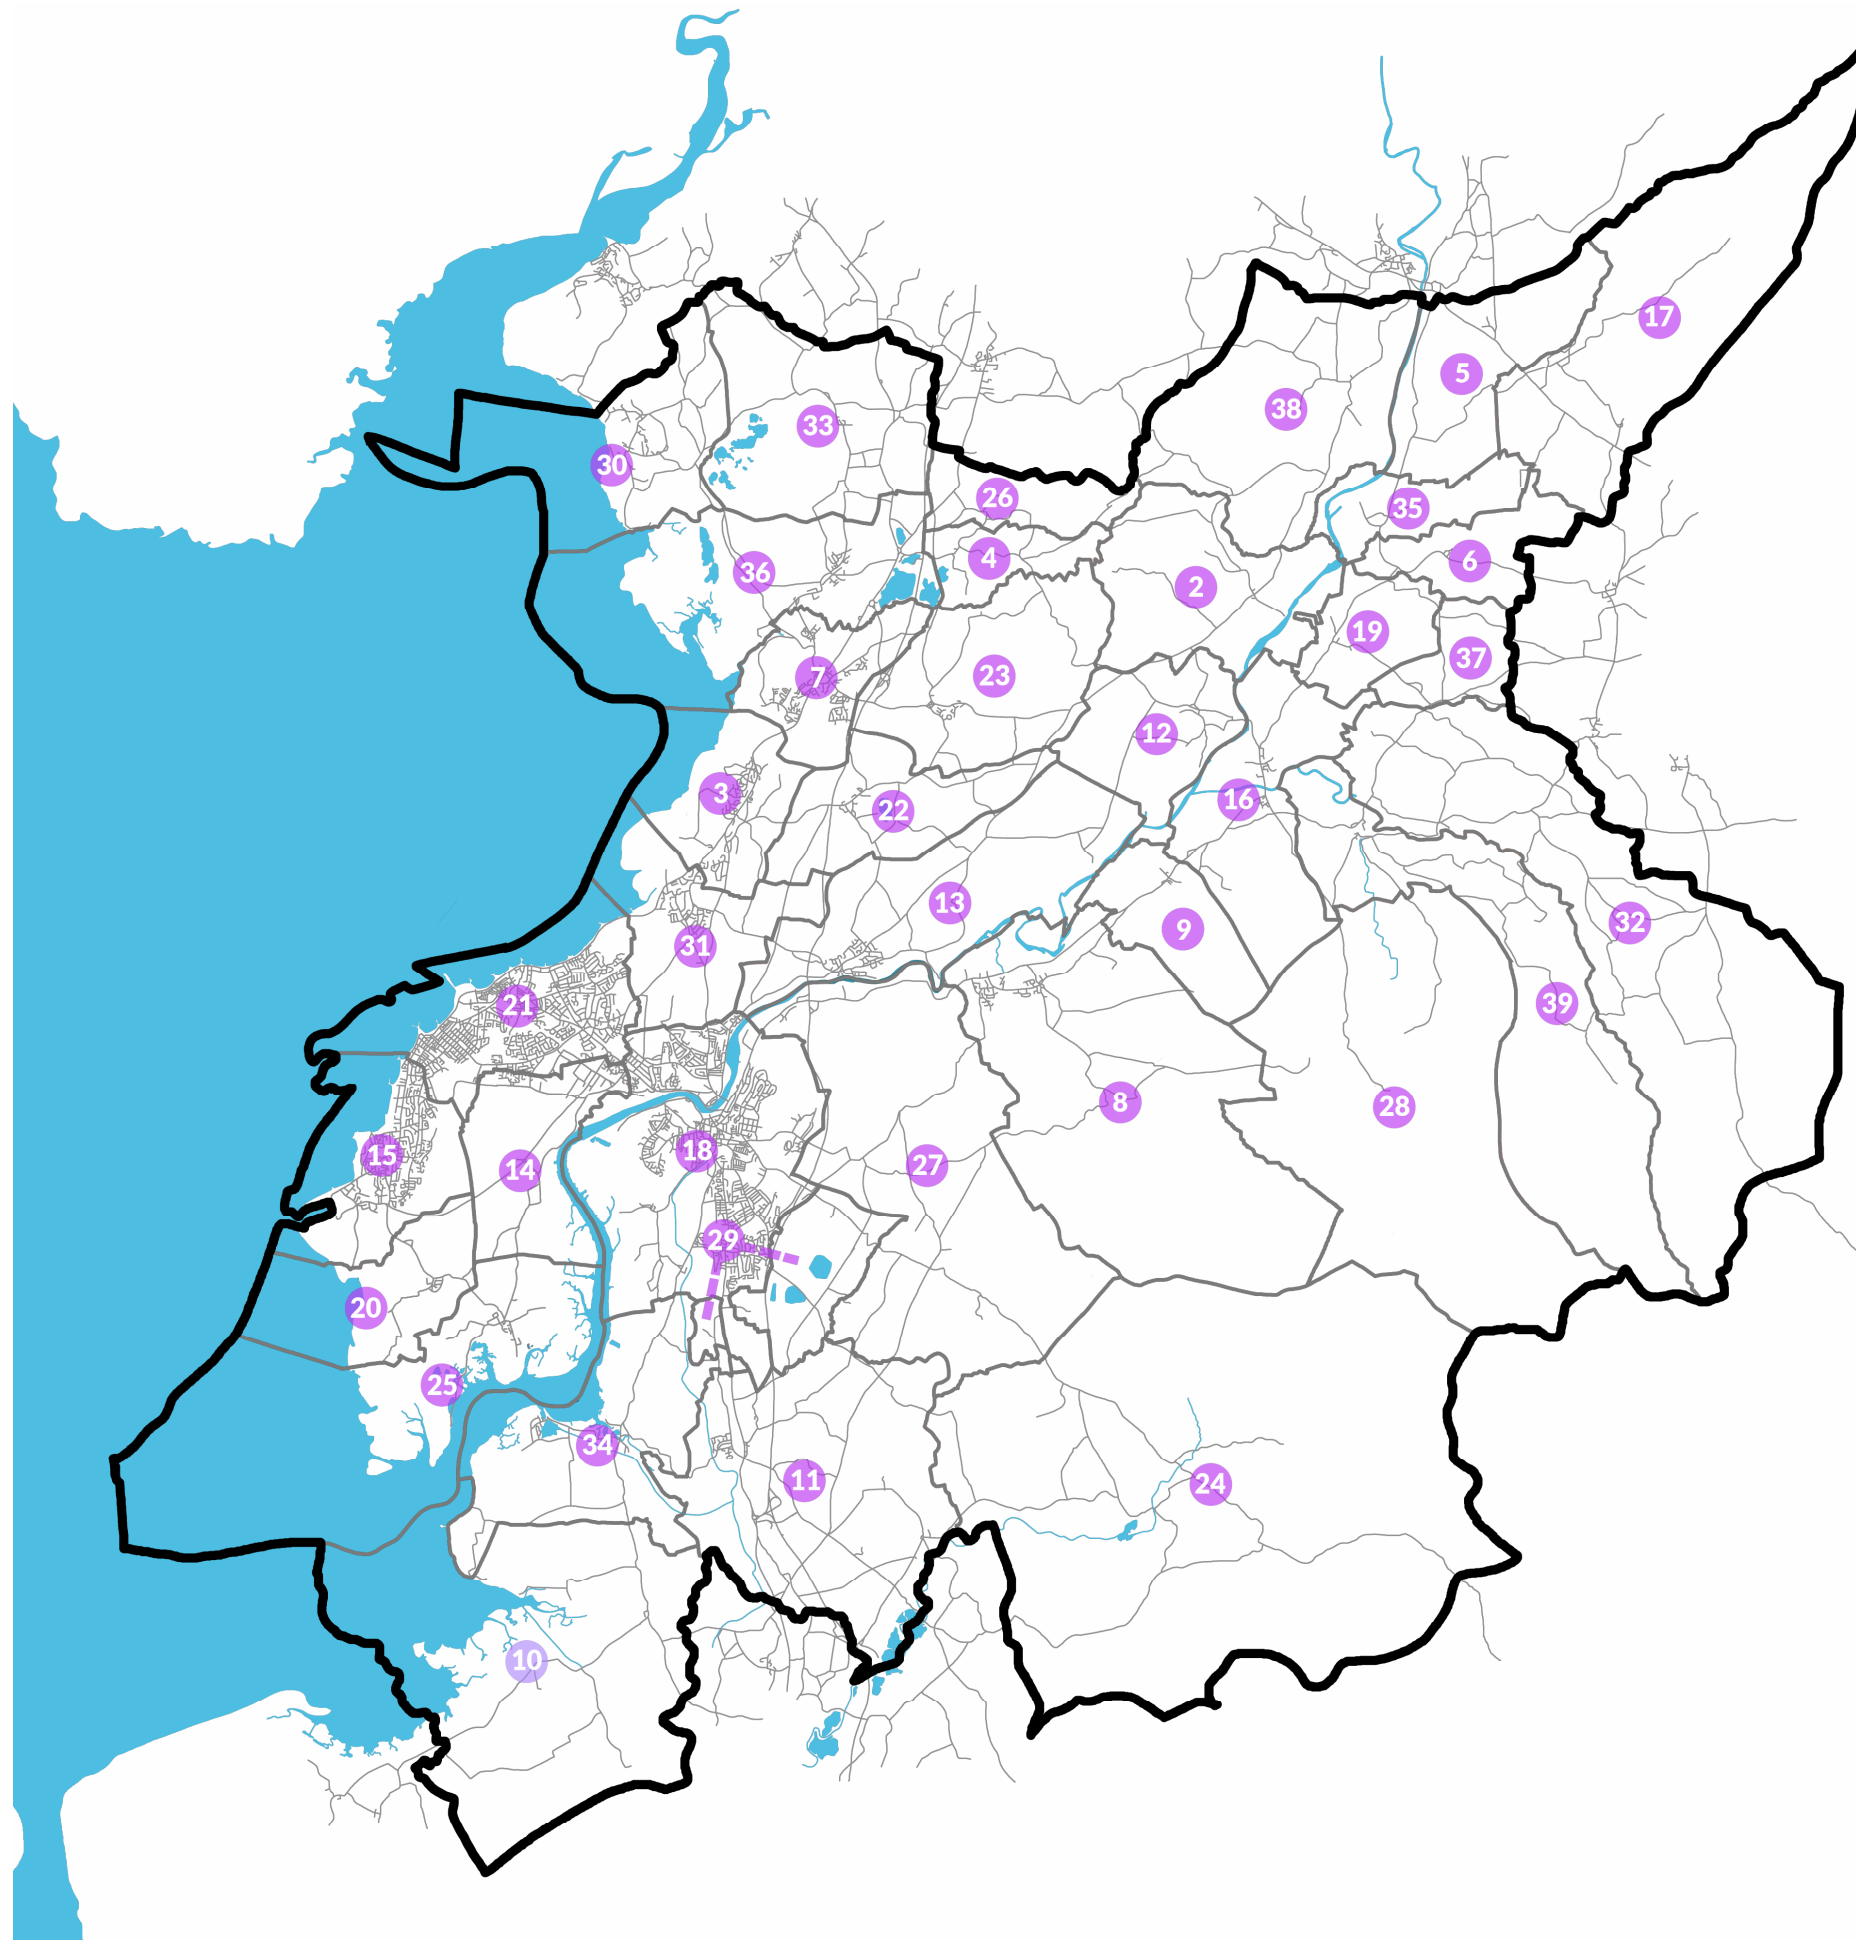

Lancaster parish councils

1. Aldcliffe-With-Stodday
2. Arkholme-with-Cawood
3. Bolton-le-Sands
4. Borwick*
5. Burrow-with-Burrow*
6. Cantsfield*
7. Carnforth
8. Caton-with-Littledale
9. Cloughton*
10. Cockerham
11. Ellel
12. Gressingham
13. Halton-with-Aughton
14. Heaton-with-Oxcliffe
15. Heysham (unparished)
16. Hornby-with-Farleton
17. Ireby and Leck
18. Lancaster City (unparished)
19. Melling-with-Wrayton
20. Middleton
21. Morecambe
22. Nether Kellet
23. Over Kellet
24. Over Wyresdale
25. Overton
26. Priest Hutton*
27. Quernmore
28. Roeburndale*
29. Scotforth
30. Silverdale
31. Slyne-with-Hest
32. Tatham
33. The Yealands
34. Thurnham with Glasson
35. Tunstall*
36. Warton
37. Wennington
38. Whittington
39. Wray-with-Botton