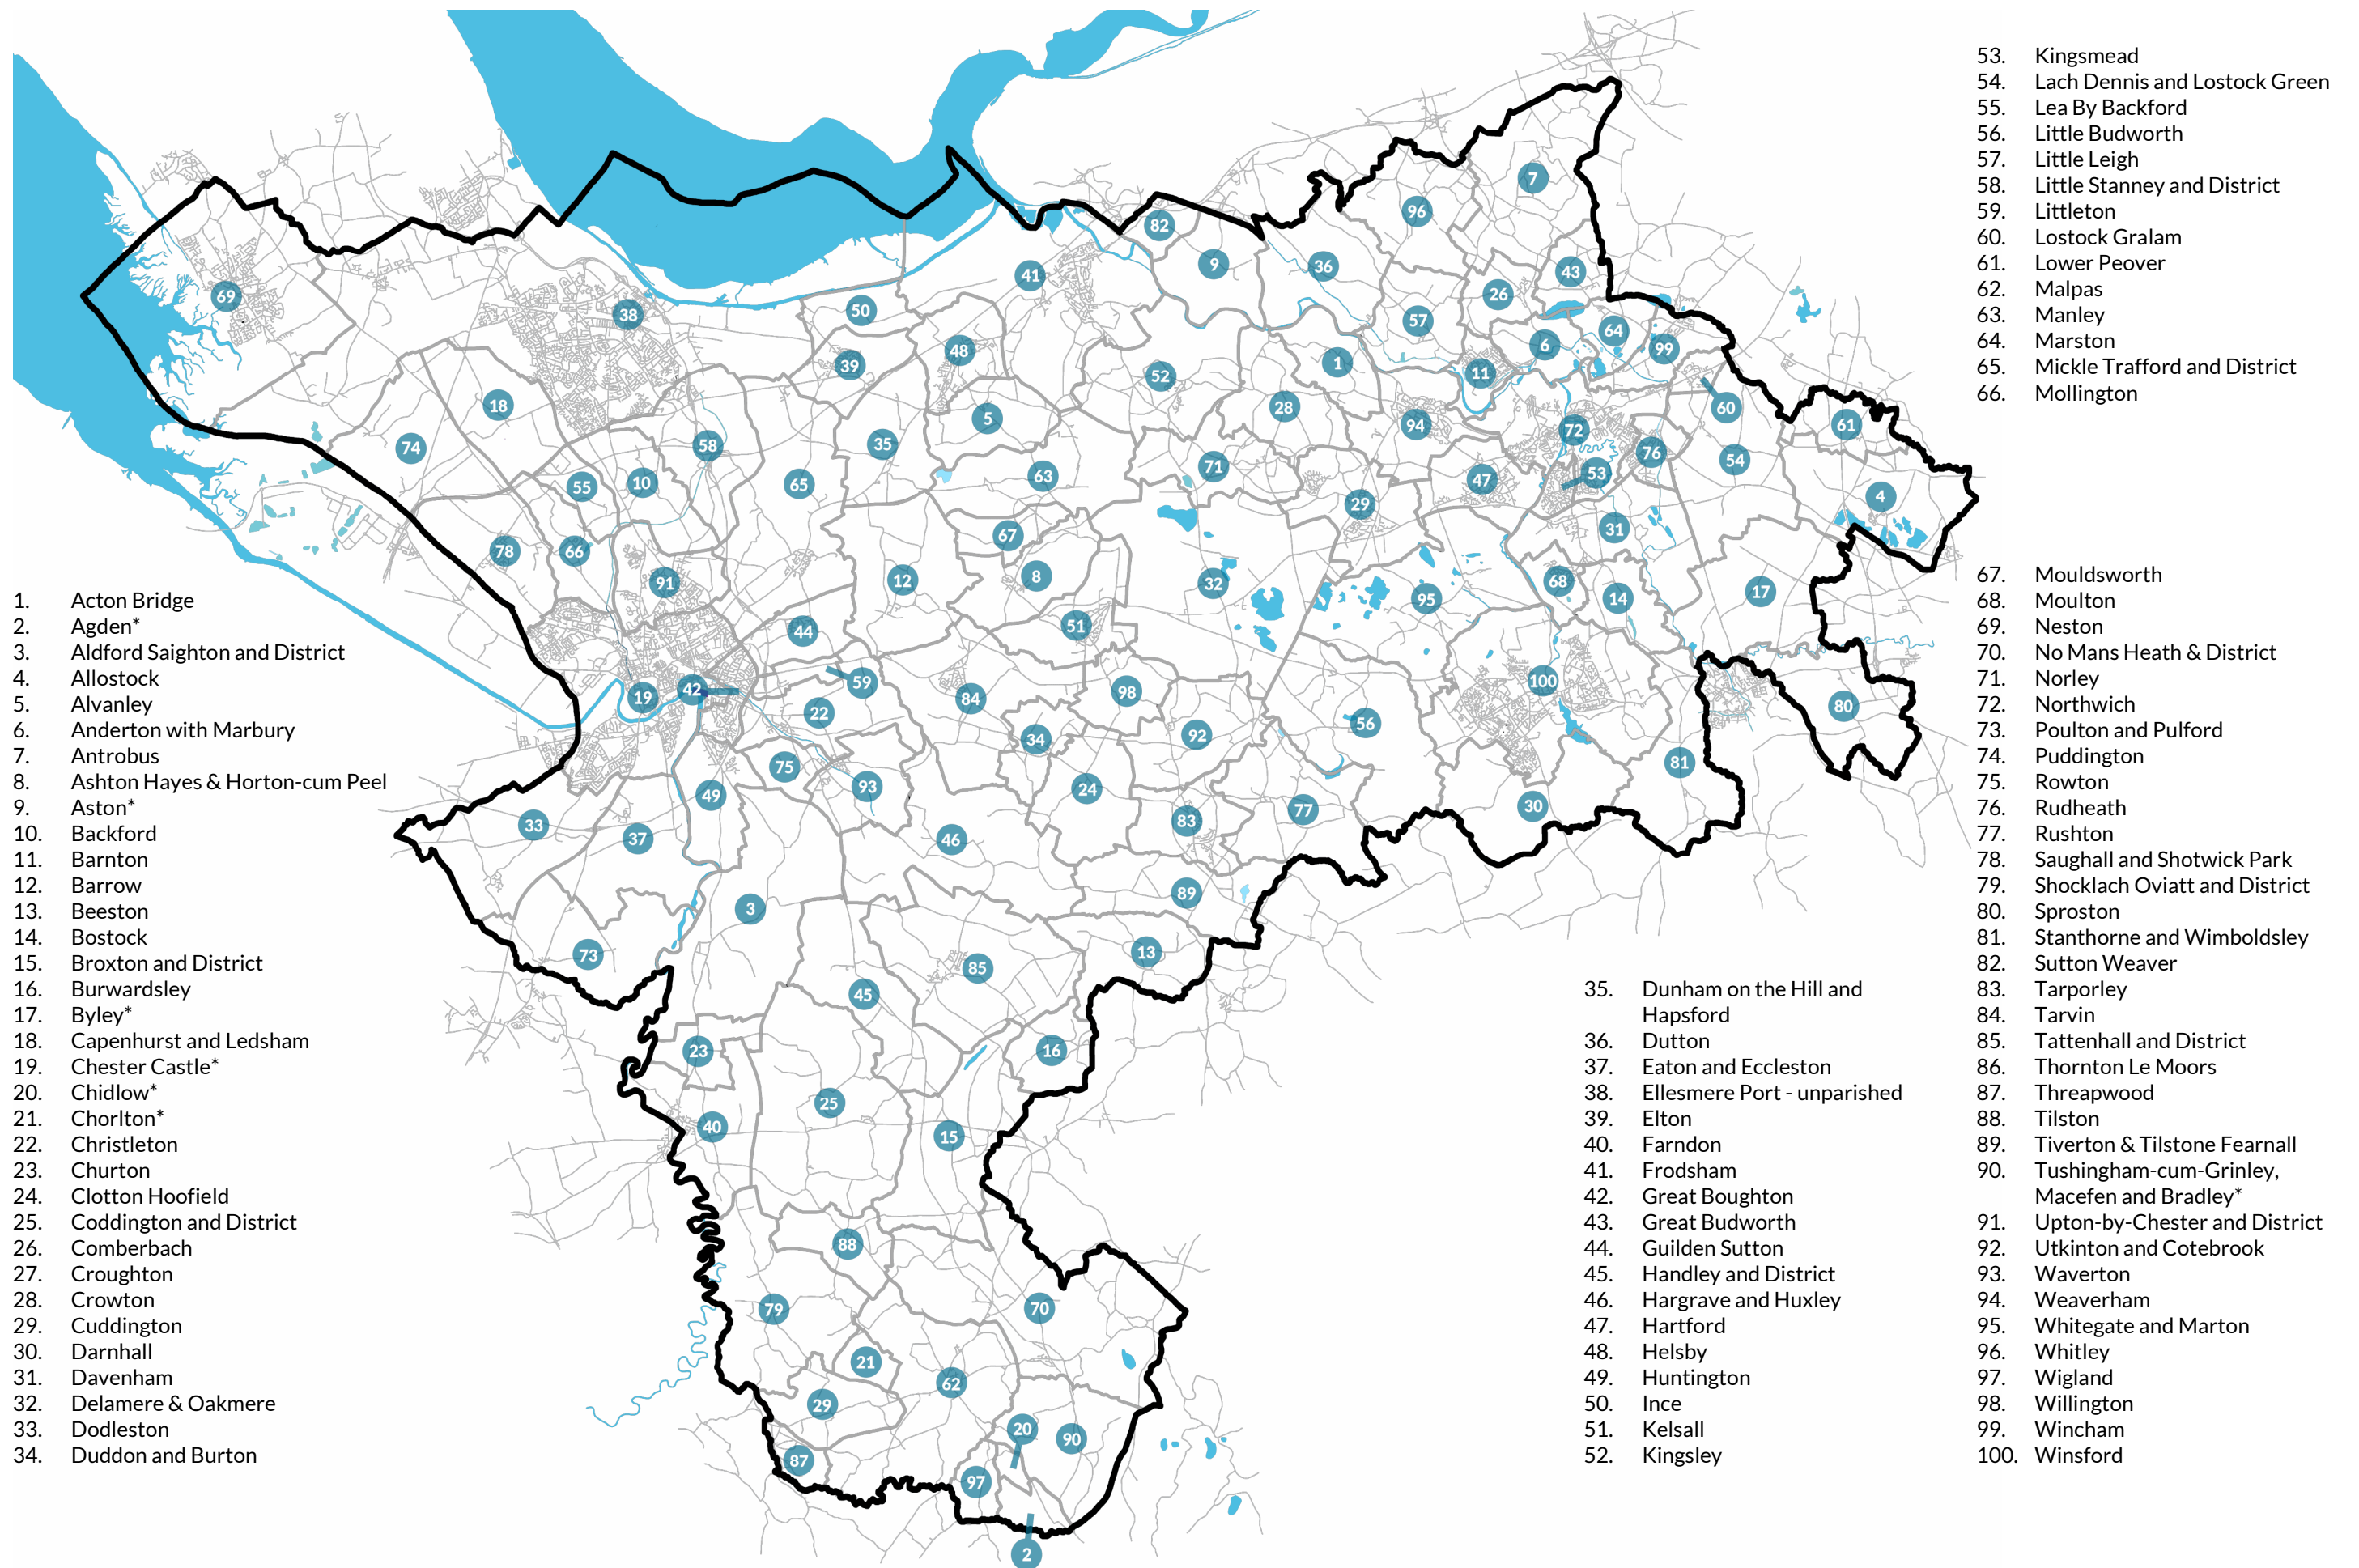

# Cheshire East parish councils

1. Acton Bridge
2. Agden\*
3. Aldford Saughton and District
4. Allstock
5. Alvanley
6. Anderton with Marbury
7. Antrobus
8. Ashton Hayes & Horton-cum Peel
9. Aston\*
10. Backford
11. Barnton
12. Barrow
13. Beeston
14. Bostock
15. Broxton and District
16. Burwardsley
17. Byley\*
18. Capenhurst and Ledsham
19. Chester Castle\*
20. Chidlow\*
21. Chorlton\*
22. Christleton
23. Churton
24. Clotton Hoofield
25. Coddington and District
26. Comberbach
27. Croughton
28. Crowton
29. Cuddington
30. Darnhall
31. Davenham
32. Delamere & Oakmere
33. Dodleston
34. Duddon and Burton

35. Dunham on the Hill and Hapsford
36. Dutton
37. Eaton and Eccleston
38. Ellesmere Port - unparished
39. Elton
40. Farndon
41. Frodsham
42. Great Boughton
43. Great Budworth
44. Guilden Sutton
45. Handley and District
46. Hargrave and Huxley
47. Hartford
48. Helsby
49. Huntington
50. Ince
51. Kelsall
52. Kingsley

53. Kingsmead
54. Lach Dennis and Lostock Green
55. Lea By Backford
56. Little Budworth
57. Little Leigh
58. Little Stanney and District
59. Littleton
60. Lostock Gramam
61. Lower Peover
62. Malpas
63. Manley
64. Marston
65. Mickle Trafford and District
66. Mollington

67. Mouldsworth
68. Moulton
69. Neston
70. No Mans Heath & District
71. Norley
72. Northwich
73. Poulton and Pulford
74. Puddington
75. Rowton
76. Rudheath
77. Rushton
78. Saughall and Shotwick Park
79. Shocklach Oviatt and District
80. Sproston
81. Stanthorne and Wimboldsley
82. Sutton Weaver
83. Tarporley
84. Tarvin
85. Tattenhall and District
86. Thornton Le Moors
87. Thrapwood
88. Tilston
89. Tiverton & Tilstone Fearnall
90. Tushingam-cum-Grinley, Macefen and Bradley\*
91. Upton-by-Chester and District
92. Utkinton and Cotebrook
93. Waverton
94. Weaverham
95. Whitegate and Marton
96. Whitley
97. Wigland
98. Willington
99. Wincham
100. Winsford