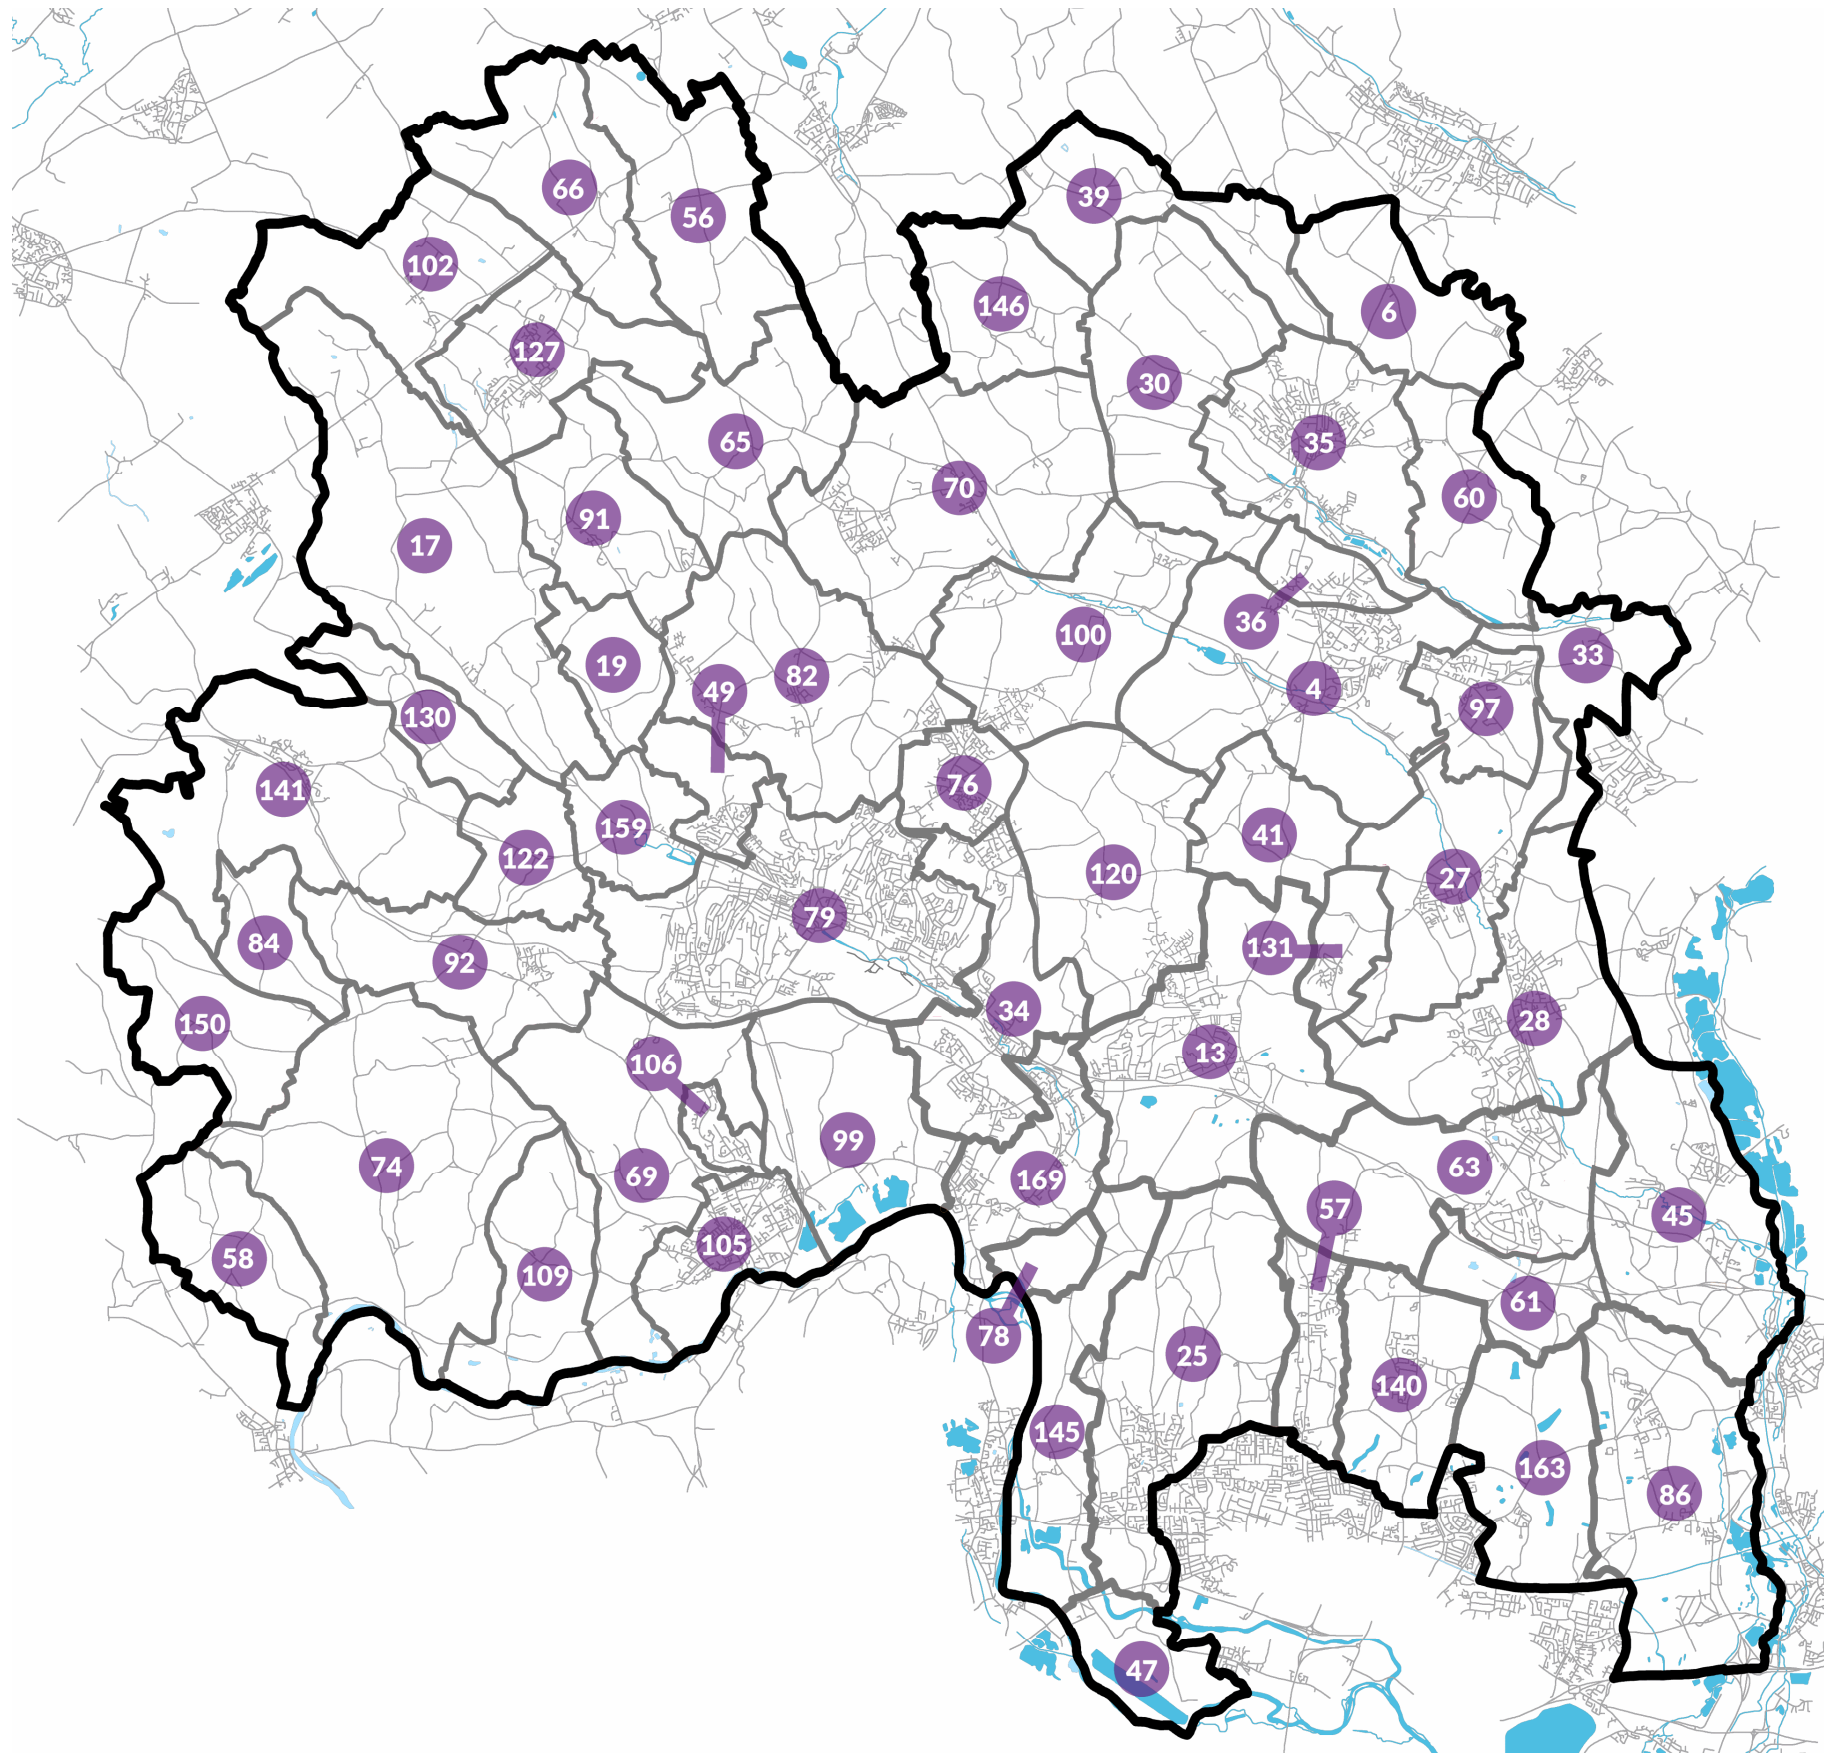

## Chiltern, South Buckinghamshire and Wycombe

- |  |                                     |
|--|-------------------------------------|
| 4. Amersham                              | 78. Hedsor                          |
| 6. Ashley Green                          | 79. High Wycombe                    |
| 13. Beaconsfield                         | 82. Hughenden                       |
| 17. Bledlow-cum-Saunderton               | 84. Ibstone                         |
| 19. Bradenham                            | 85. Ickford                         |
| 25. Burnham                              | 86. Iver                            |
| 27. Chalfont St Giles                    | 91. Lacey Green                     |
| 28. Chalfont St Peter                    | 92. Lane End                        |
| 30. Chartridge                           | 93. Latimer and Ley Hill            |
| 33. Chenies                              | 97. Little Chalfont                 |
| 34. Chepping Wycombe                     | 99. Little Marlow                   |
| 35. Chesham                              | 100. Little Missenden               |
| 36. Chesham Bois                         | 102. Longwick-Cum-Ilmer             |
| 39. Cholesbury-Cum-St.Leonards           | 105. Marlow                         |
| 41. Coleshill                            | 106. Marlow Bottom                  |
| 45. Denham                               | 109. Medmenham                      |
| 47. Dorney                               | 120. Penn                           |
| 49. Downley                              | 121. Penn Street and Winchmore Hill |
| 56. Ellesborough                         | 122. Piddington and Wheeler End     |
| 57. Farnham Royal                        | 127. Princes Risborough             |
| 58. Fawley                               | 130. Radnage                        |
| 60. Flaunden                             | 131. Seer Green                     |
| 61. Fulmer                               | 132. Shabbington                    |
| 63. Gerrards Cross                       | 140. Stoke Poges                    |
| 65. Great and Little Hampden             | 141. Stokenchurch                   |
| 66. Great and Little<br>Kimble-Cum-Marsh | 145. Taplow                         |
| 69. Great Marlow                         | 146. The Lee                        |
| 70. Great Missenden                      | 150. Turville                       |
| 74. Hambleden                            | 159. West Wycombe                   |
| 76. Hazlemere                            | 163. Wexham                         |
| 77. Hedgerley                            | 169. Wooburn and Bourne End         |
|  | 171. Worminghall                    |