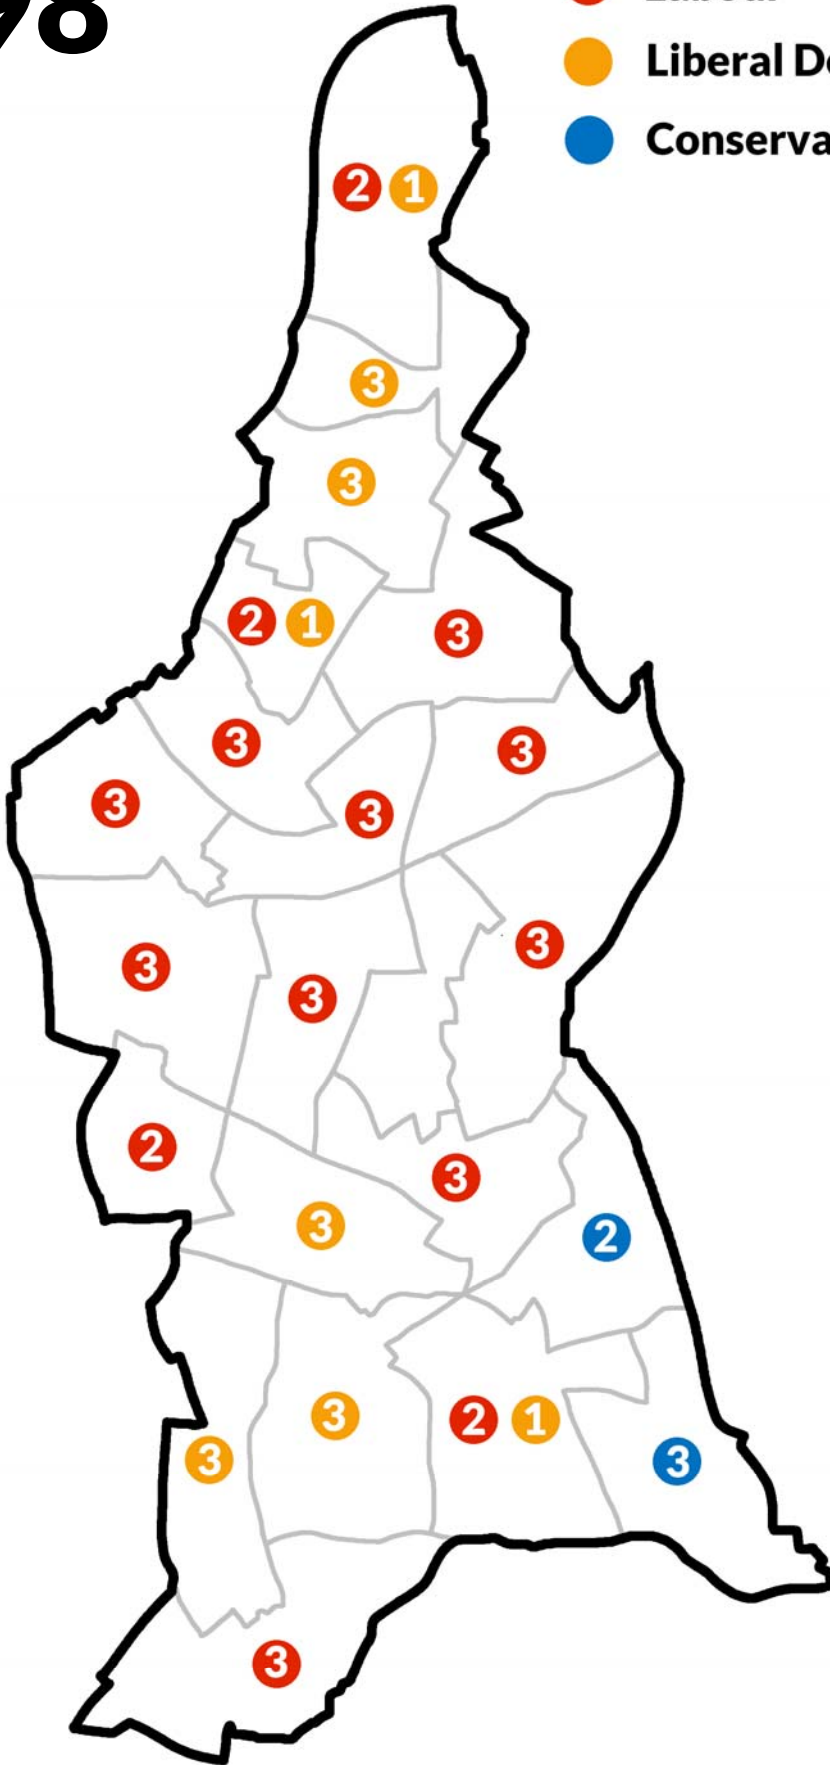

1998

- Labour
- Liberal Democrat
- Conservative