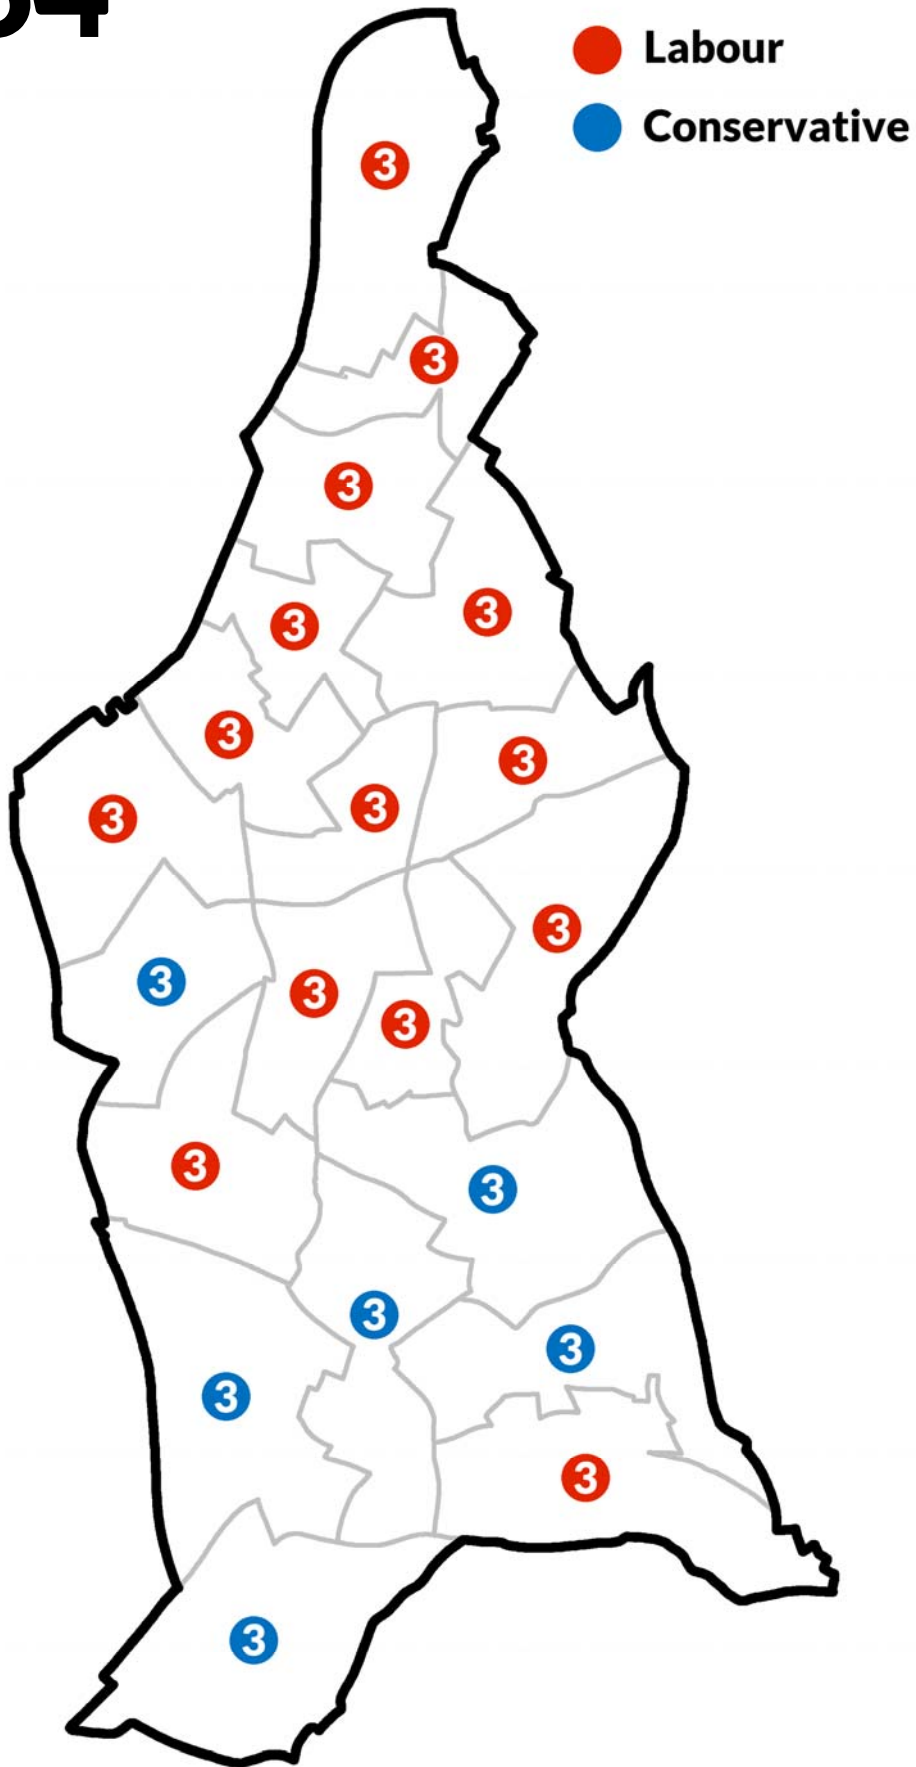

- Municipal Reform
- Progressive
- Labour

1912

- Municipal Reform
- Progressive
- Labour

1919

- Municipal Reform
- Labour
- Progressive

1922

- Municipal Reform
- Progressive

1925

- Municipal Reform
- Labour

1945

- Labour
- Municipal Reform

- Labour
- Conservative

- Labour
- Conservative

1956

- Labour
- Conservative

1959

- Labour
- Conservative

1962

● Labour
● Conservative

1964

1968

1971

1974

1978

1982

1986

1990

1994

1998

- Labour
- Liberal Democrat
- Conservative

2002

- Labour
- Liberal Democrat
- Conservative