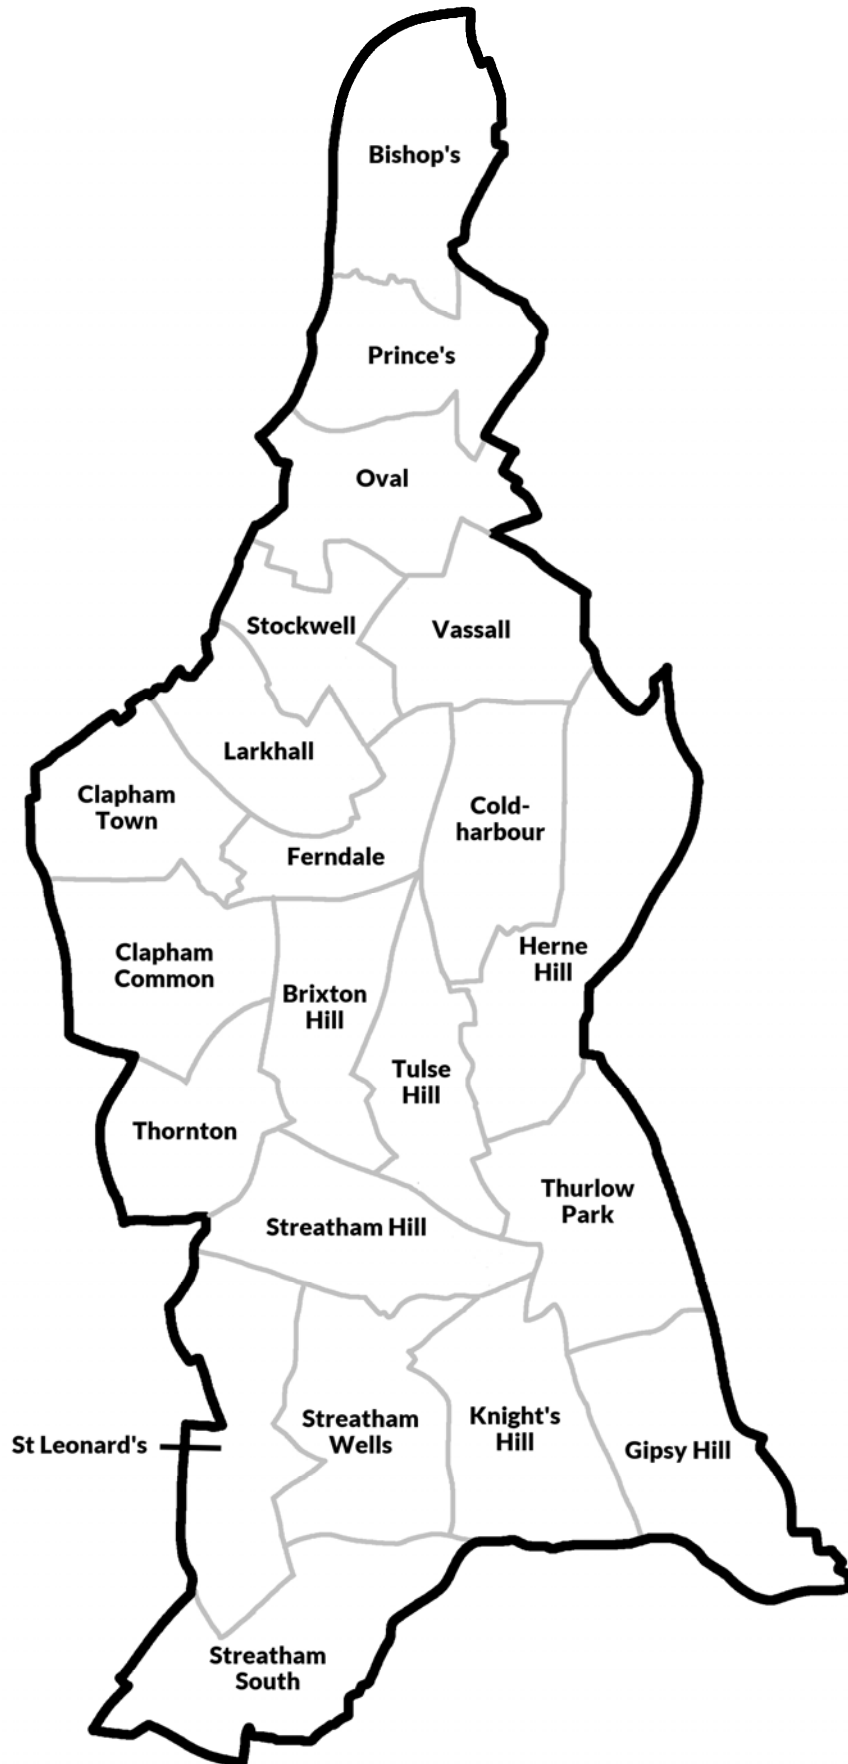

London Borough of Lambeth
Council Election maps
1900-2022

Adam Gray

Wards 1900 to 1919

Wards 1919 to 1949

Wards 1949 to 1964

Wards 1964 to 1978

Wards 1978 to 1994

Wards 1998

Wards 2002 to 2022

Wards 2022 to date

1900

1903

● Moderate
● Progressive

1906

- Municipal Reform
- Progressive
- Labour

1909

- Municipal Reform
- Progressive
- Labour

1912

- Municipal Reform
- Progressive
- Labour

1919

- Municipal Reform
- Labour
- Progressive

1922

- Municipal Reform
- Progressive

1925

- Municipal Reform
- Labour
- Progressive

1928

- Municipal Reform
- Labour

1931

- Municipal Reform
- Progressive

1934

- Municipal Reform
- Labour

1937