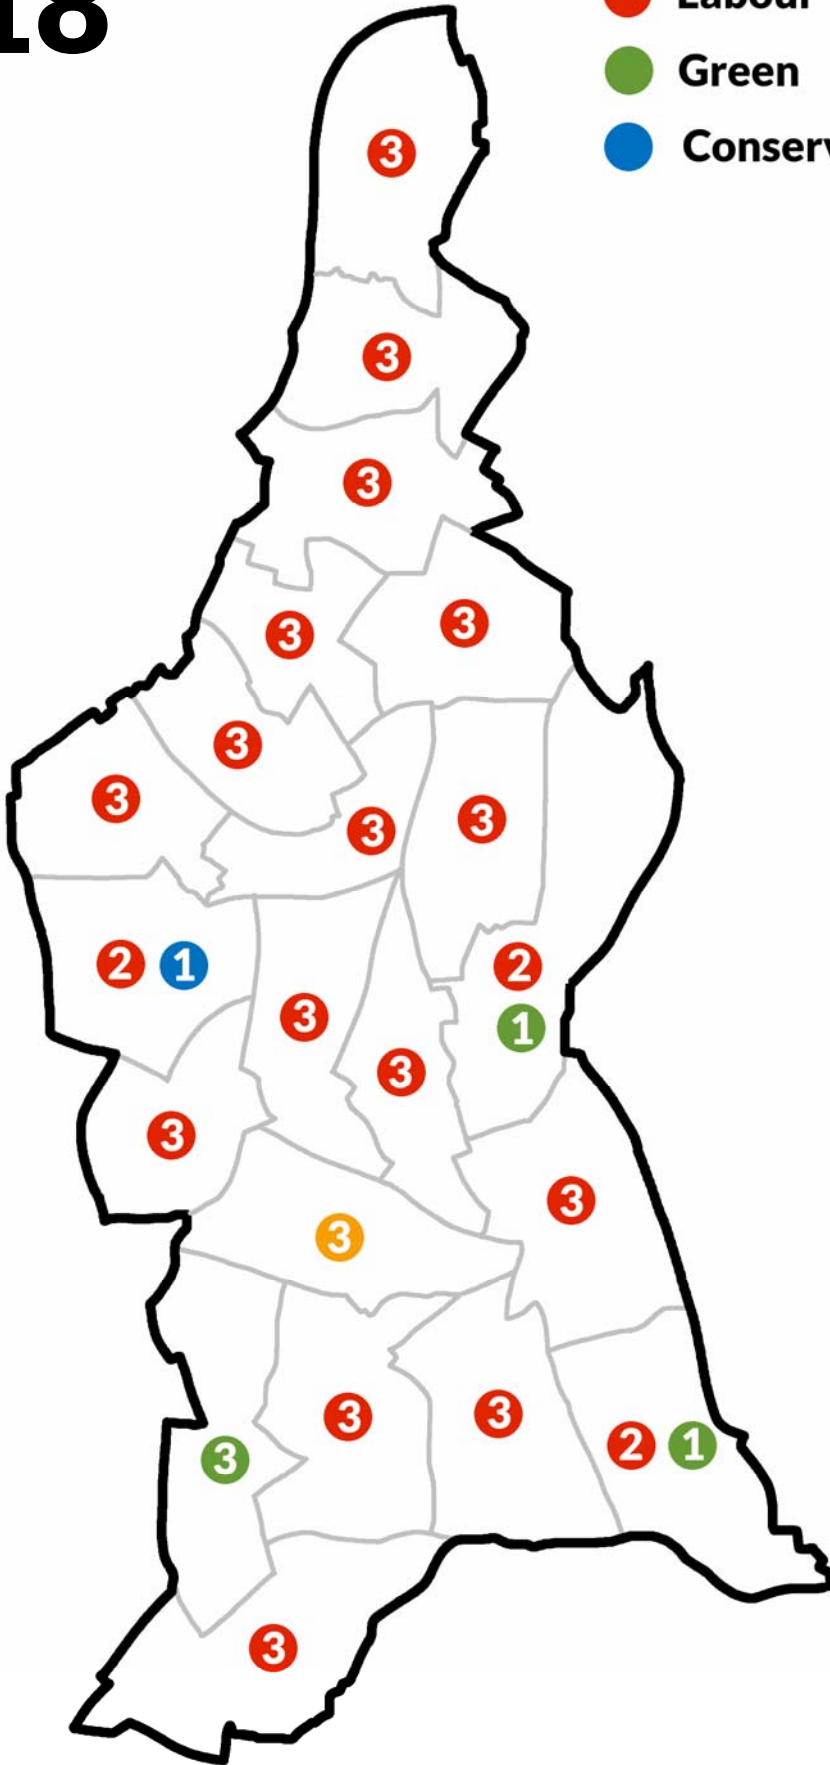

- Municipal Reform
- Progressive
- Labour

1912

- Municipal Reform
- Progressive
- Labour

1919

- Municipal Reform
- Labour
- Progressive

1922

- Municipal Reform
- Progressive

1925

- Municipal Reform
- Labour
- Progressive

1928

- Municipal Reform
- Labour

1931

- Municipal Reform
- Progressive

1934

- Municipal Reform
- Labour

1937

2006

- Labour
- Liberal Democrat
- Conservative
- Green

2010

- Labour
- Liberal Democrat
- Conservative

2014

- Labour
- Conservative
- Green

2018

- Labour
- Green
- Conservative

2022

- Labour
- Liberal Democrat
- Green