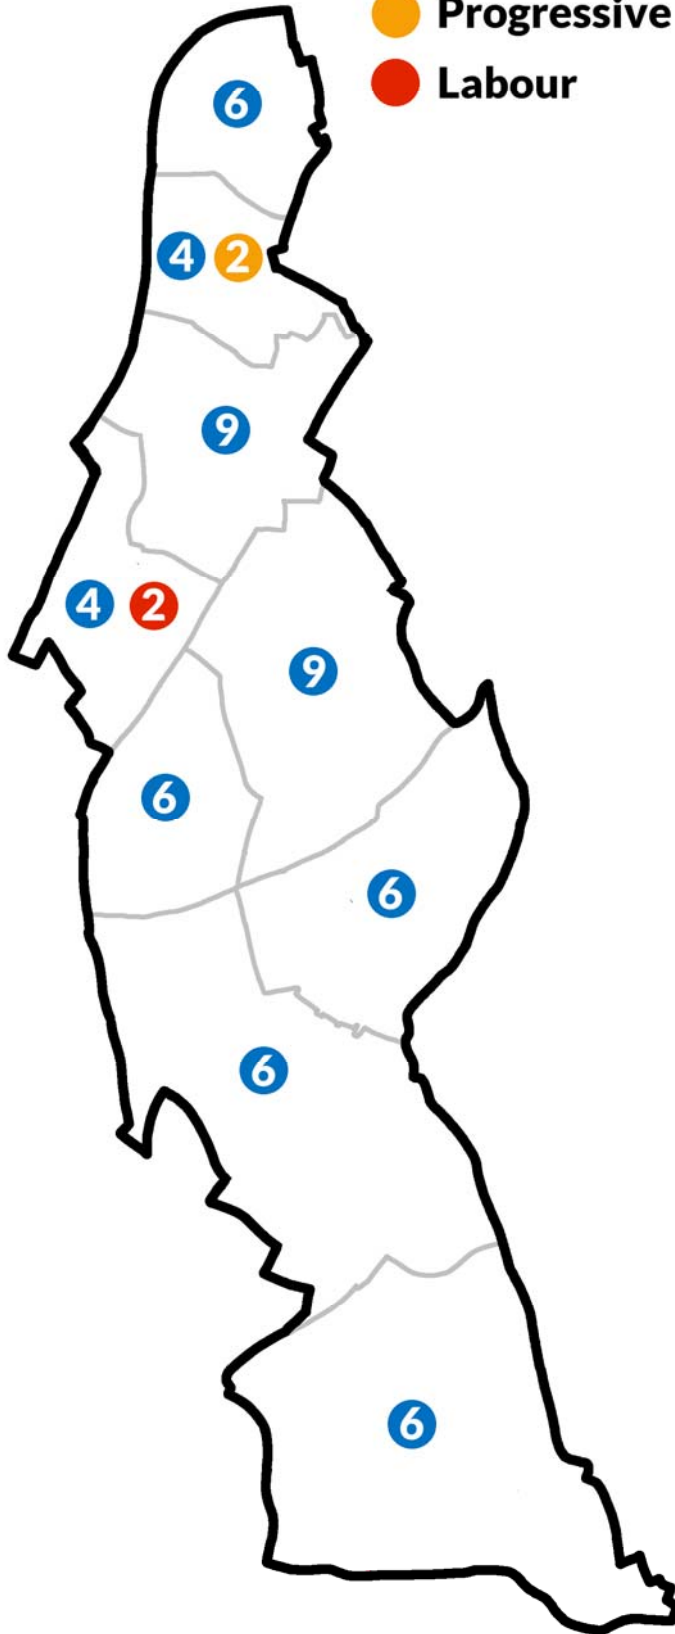

Wards 2002 to 2022

Wards 2022 to date

1900

1903

● Moderate
● Progressive

1906

- Municipal Reform
- Progressive
- Labour

1909

- Municipal Reform
- Progressive
- Labour

1912

- Municipal Reform
- Progressive
- Labour

1919

- Municipal Reform
- Labour
- Progressive

1922

- Municipal Reform
- Progressive

1925

- Municipal Reform
- Labour
- Progressive

1928

- Municipal Reform
- Labour

1931

- Municipal Reform
- Progressive

1934

- Municipal Reform
- Labour

1937

- Municipal Reform
- Labour

1945

- Labour
- Municipal Reform

- Labour
- Conservative

- Labour
- Conservative

1956

- Labour
- Conservative

1959