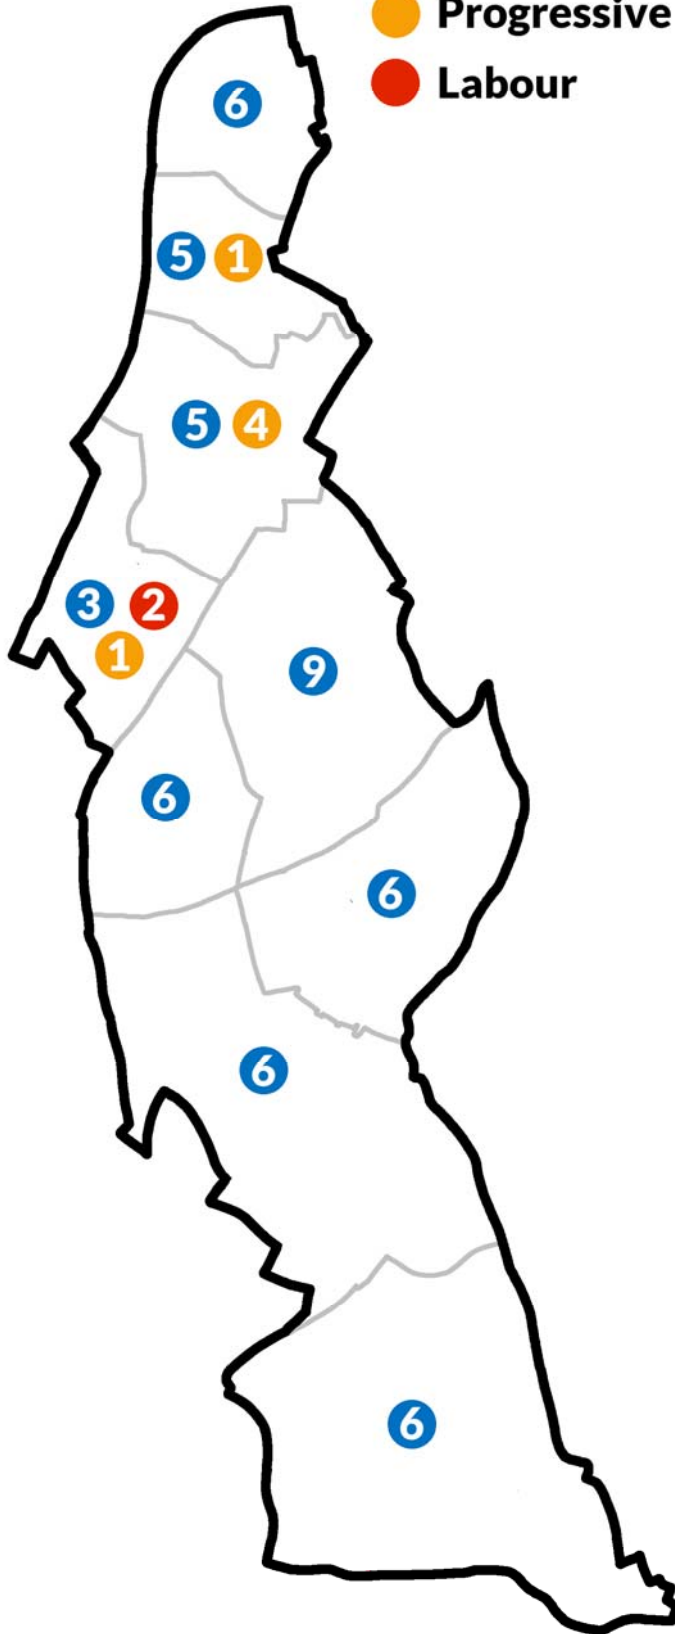

Wards 2002 to 2022

Wards 2022 to date

1900

1903

● Moderate
● Progressive

1906

- Municipal Reform
- Progressive
- Labour

1909

- Municipal Reform
- Progressive
- Labour

1912

- Municipal Reform
- Progressive
- Labour

1919

- Municipal Reform
- Labour
- Progressive

1922

- Municipal Reform
- Progressive

1925

- Municipal Reform
- Labour
- Progressive

1928

- Municipal Reform
- Labour

1931

- Municipal Reform
- Progressive

1934

- Municipal Reform
- Labour

1937

- Municipal Reform
- Labour

1945

- Labour
- Municipal Reform

- Labour
- Conservative

- Labour
- Conservative

1956

- Labour
- Conservative

1959