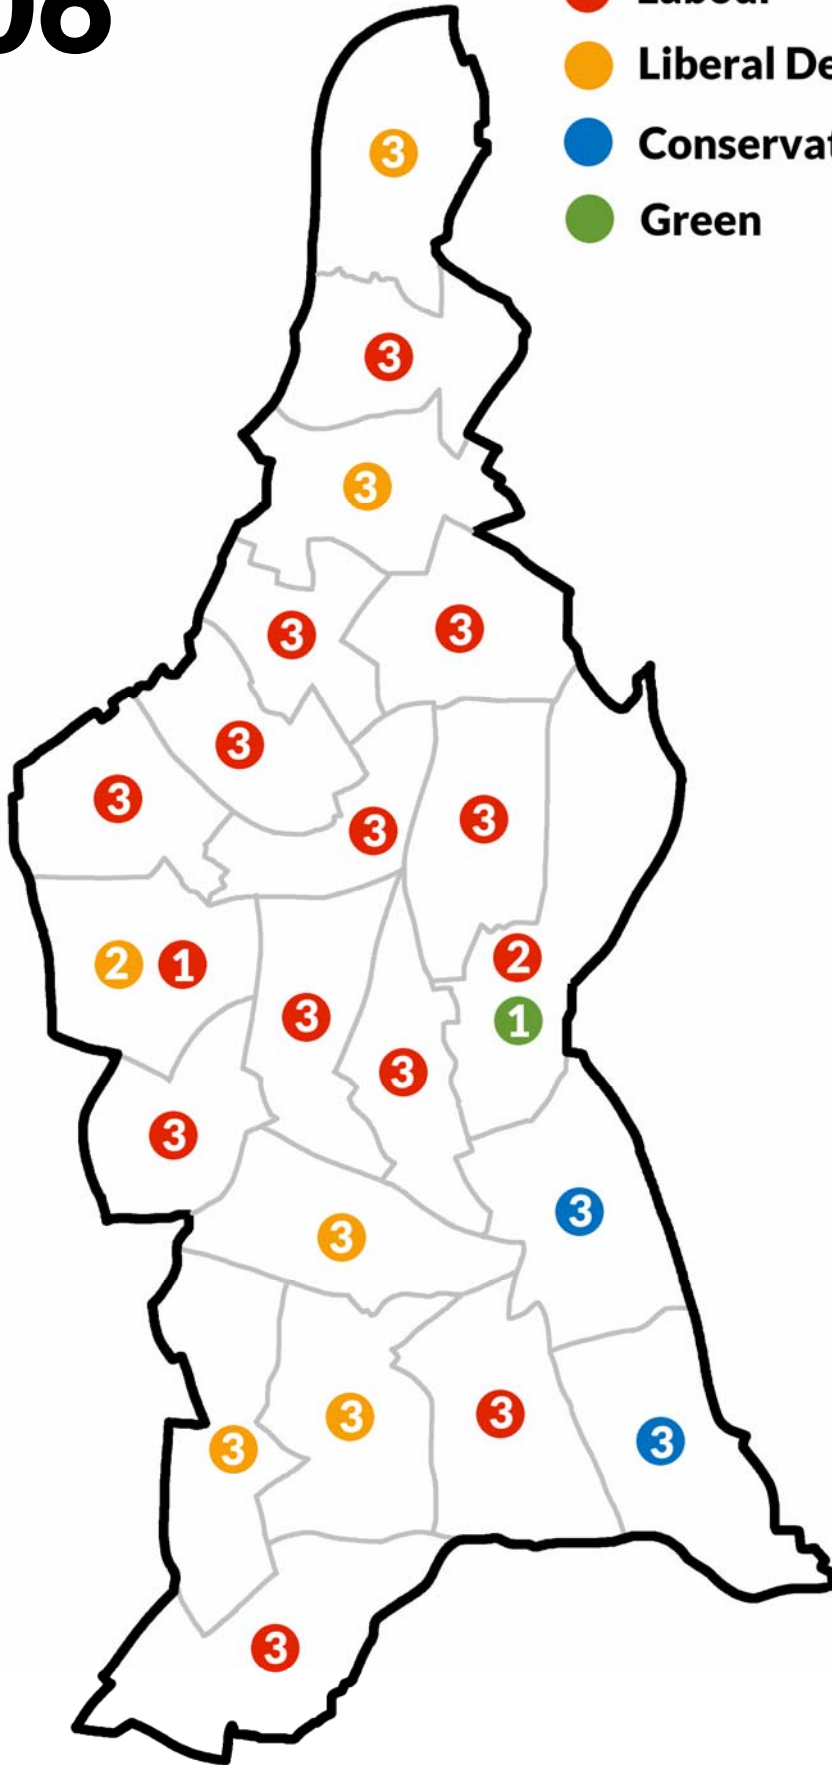

2006

- Labour
- Liberal Democrat
- Conservative
- Green