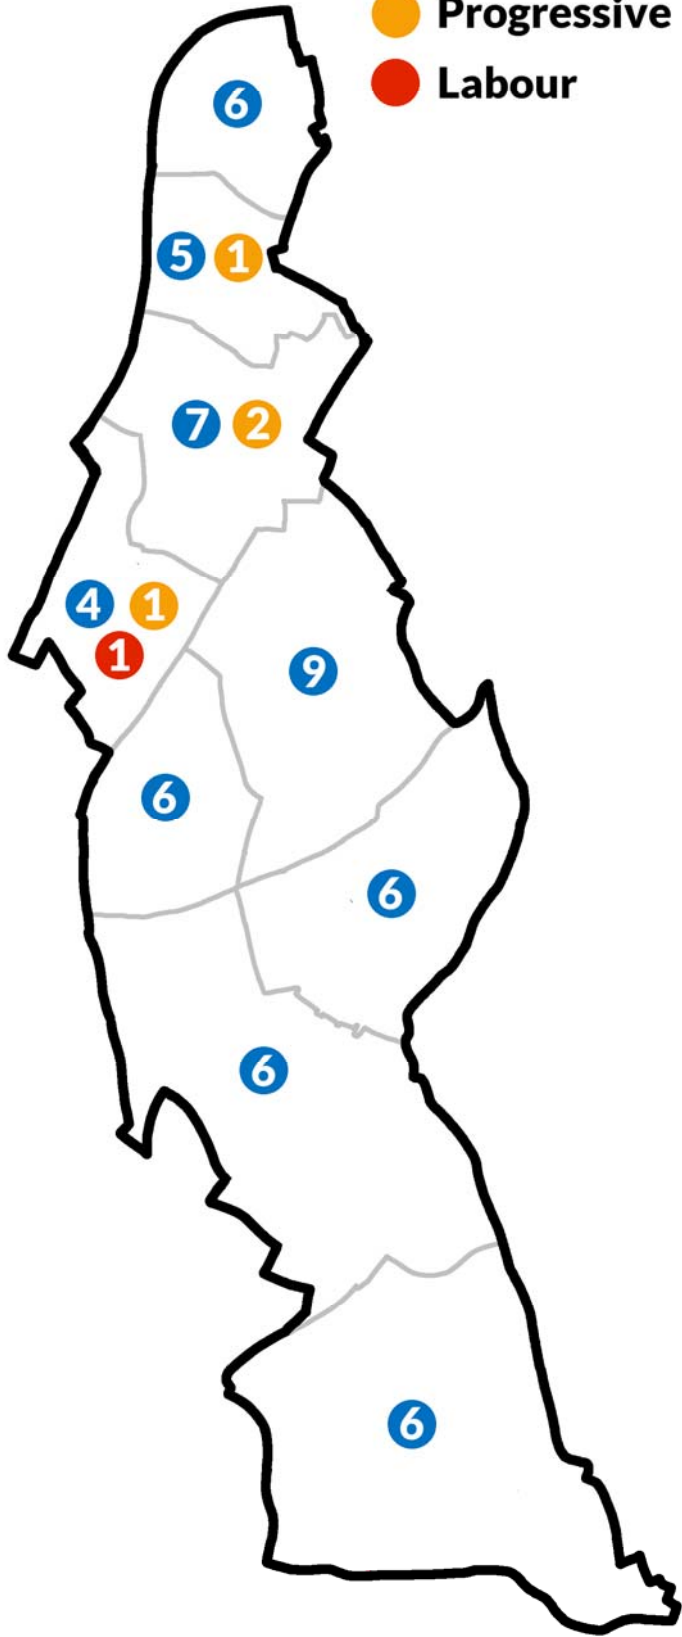

Wards 2002 to 2022

Wards 2022 to date

1900

1903

● Moderate
● Progressive

1906

- Municipal Reform
- Progressive
- Labour

1909

- Municipal Reform
- Progressive
- Labour

1912

- Municipal Reform
- Progressive
- Labour

1919

- Municipal Reform
- Labour
- Progressive

1922

- Municipal Reform
- Progressive

1925

- Municipal Reform
- Labour
- Progressive

1928

- Municipal Reform
- Labour

1931

- Municipal Reform
- Progressive

1934

- Municipal Reform
- Labour

1937

- Municipal Reform
- Labour

1945

- Labour
- Municipal Reform

- Labour
- Conservative

- Labour
- Conservative

1956

- Labour
- Conservative

1959