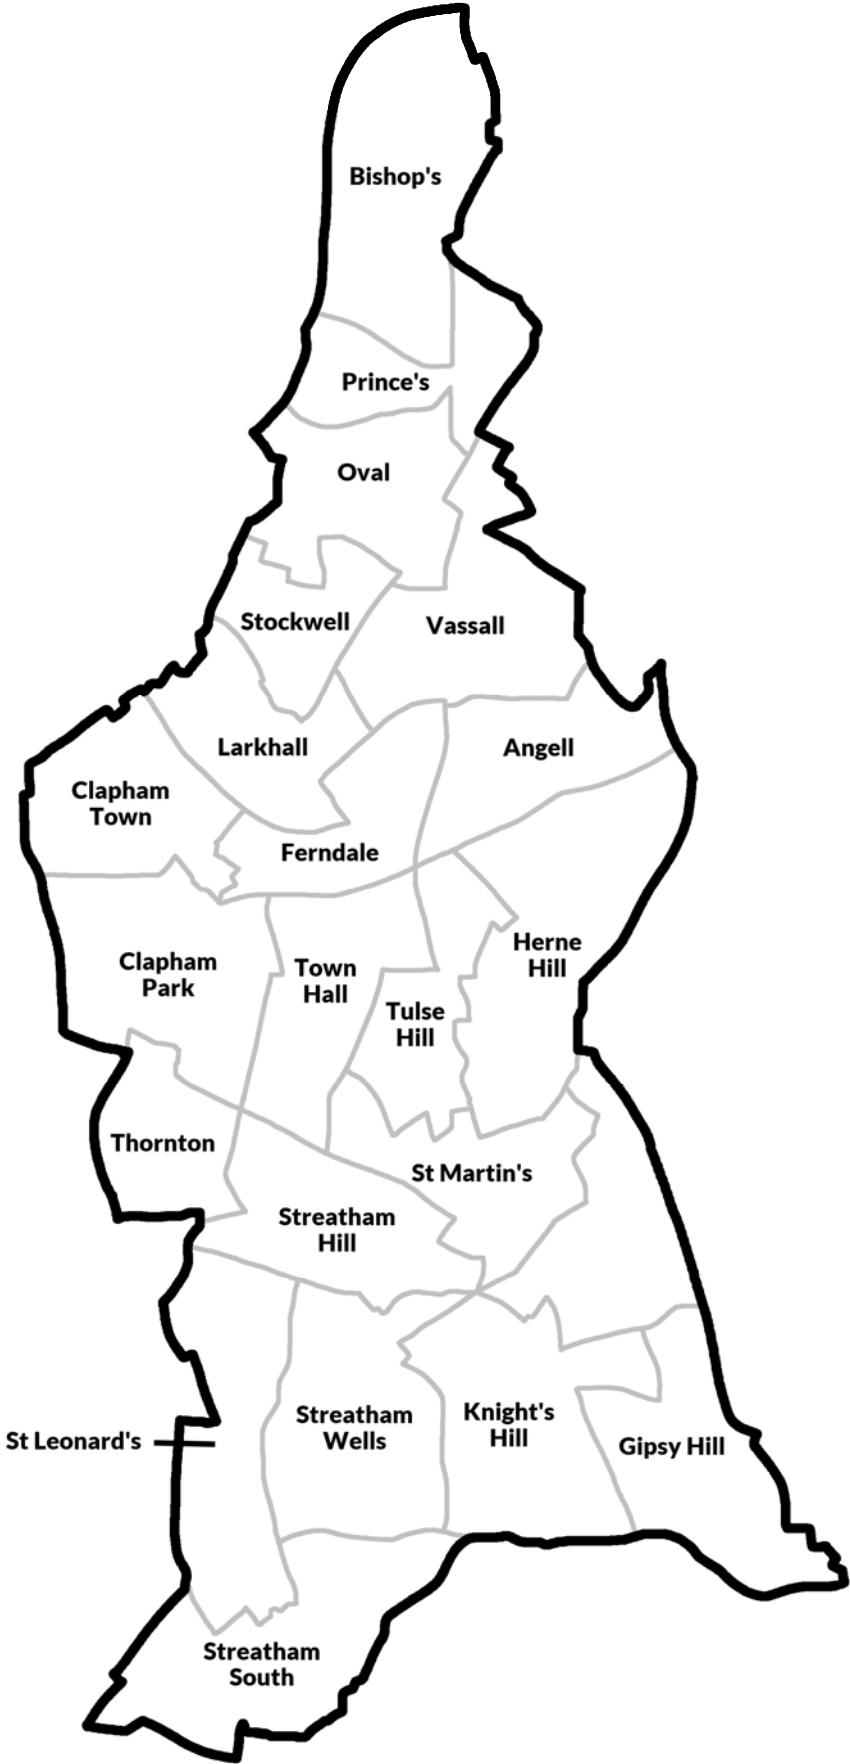

London Borough of Lambeth
Council Election maps
1900-2022

Adam Gray

Wards 1900 to 1919

Wards 1919 to 1949

Wards 1949 to 1964

Wards 1964 to 1978

Wards 1978 to 1994

Wards 1998

Wards 2002 to 2022

Wards 2022 to date

1900

1903

● Moderate
● Progressive

1906

- Municipal Reform
- Progressive
- Labour

1909

- Municipal Reform
- Progressive
- Labour

1912

- Municipal Reform
- Progressive
- Labour

1919

- Municipal Reform
- Labour
- Progressive

1922

- Municipal Reform
- Progressive

1925