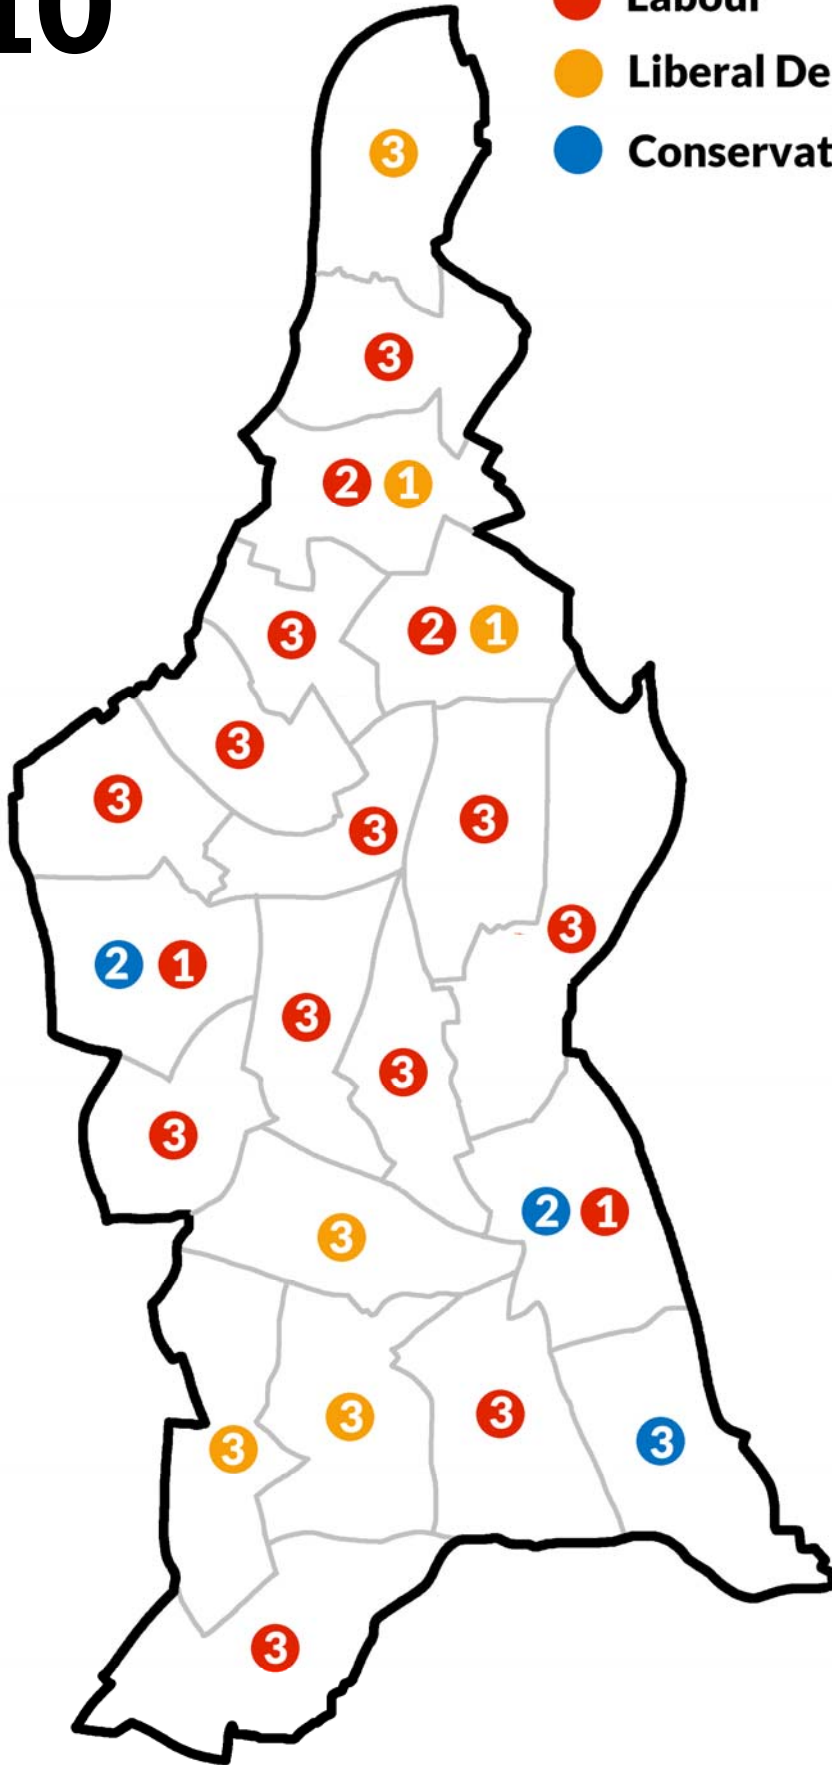

2010

- Labour
- Liberal Democrat
- Conservative