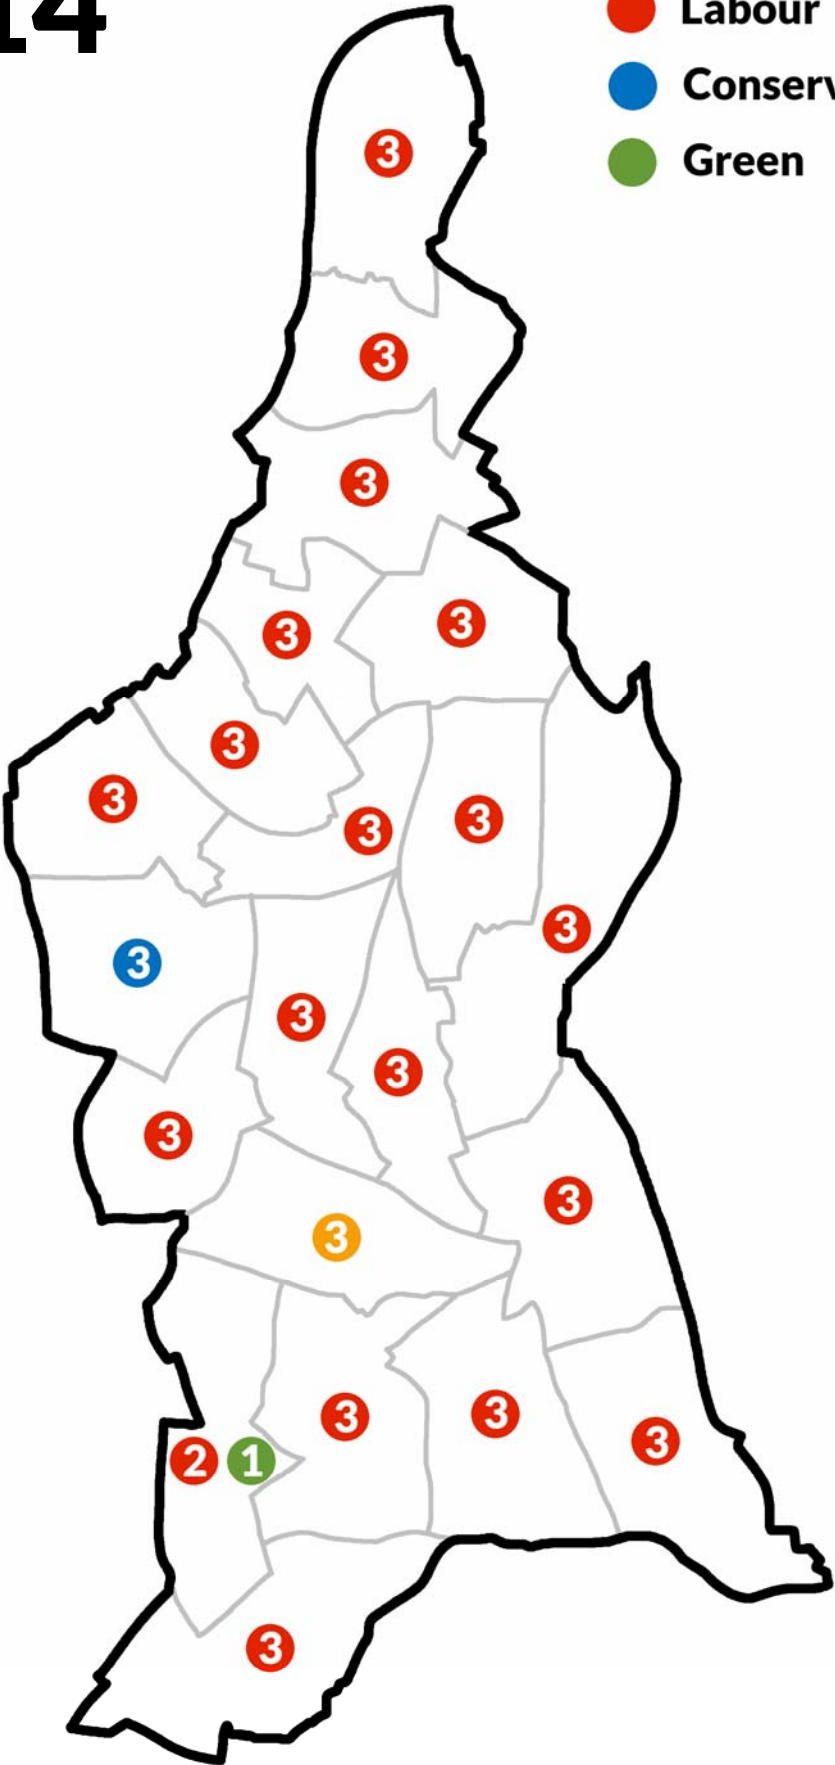

- Municipal Reform
- Progressive
- Labour

1912

- Municipal Reform
- Progressive
- Labour

1919

- Municipal Reform
- Labour
- Progressive

1922

- Municipal Reform
- Progressive

1925

- Municipal Reform
- Labour

1945

- Labour
- Municipal Reform

- Labour
- Conservative

- Labour
- Conservative

1956

- Labour
- Conservative

1959

2006

- Labour
- Liberal Democrat
- Conservative
- Green

2010

- Labour
- Liberal Democrat
- Conservative

2014

- Labour
- Conservative
- Green

2018

- Labour
- Green
- Conservative

2022

- Labour
- Liberal Democrat
- Green