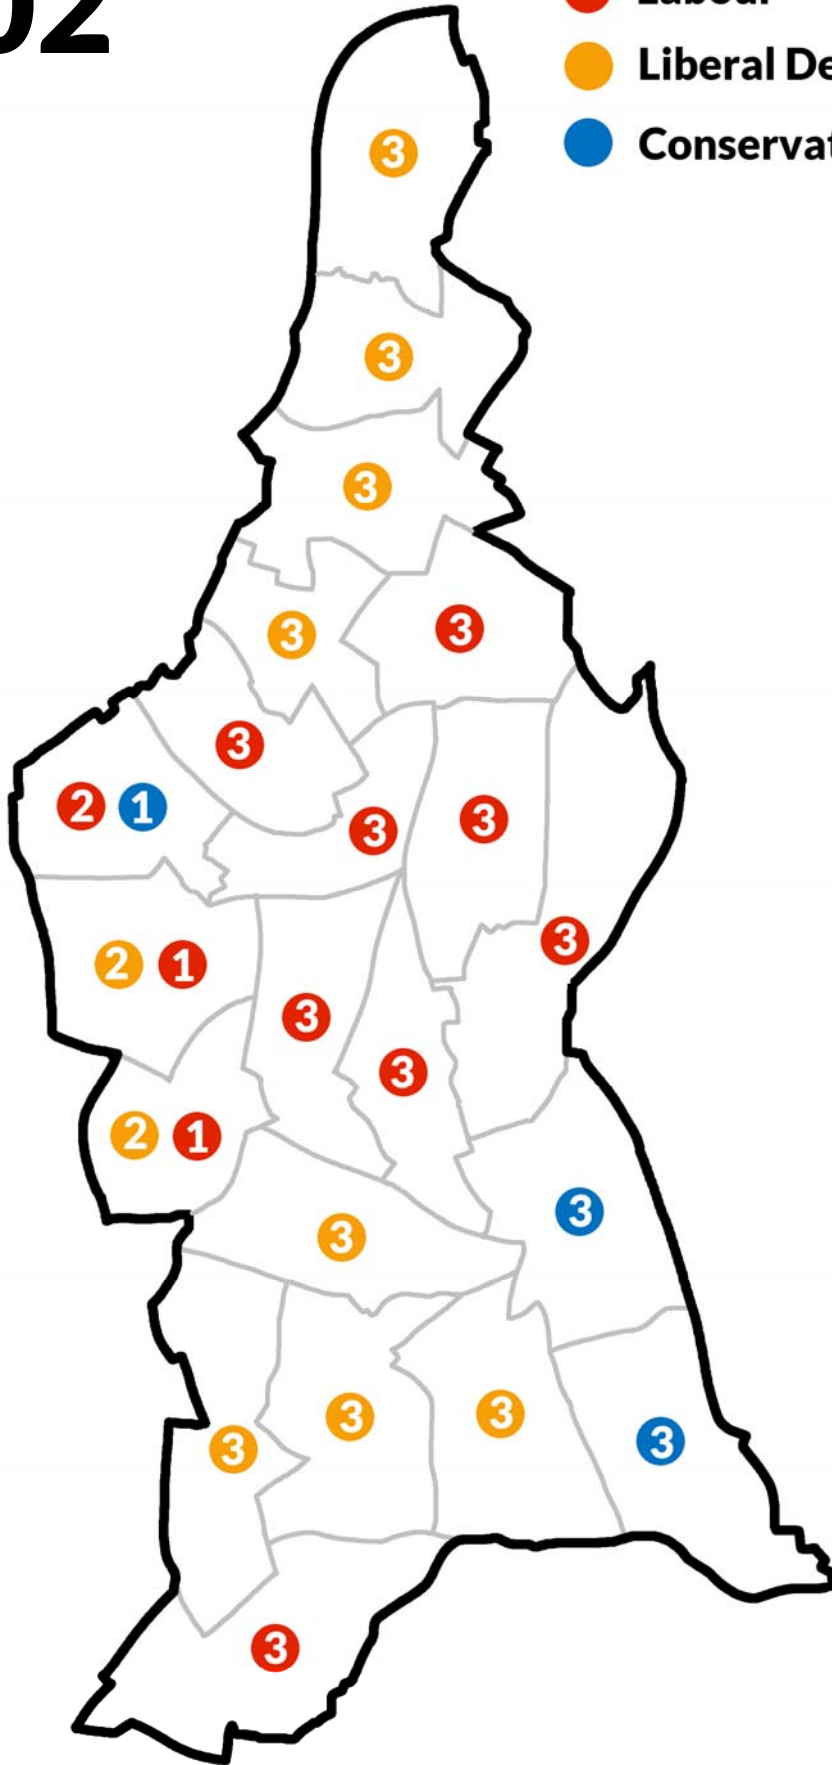

2002

- Labour
- Liberal Democrat
- Conservative