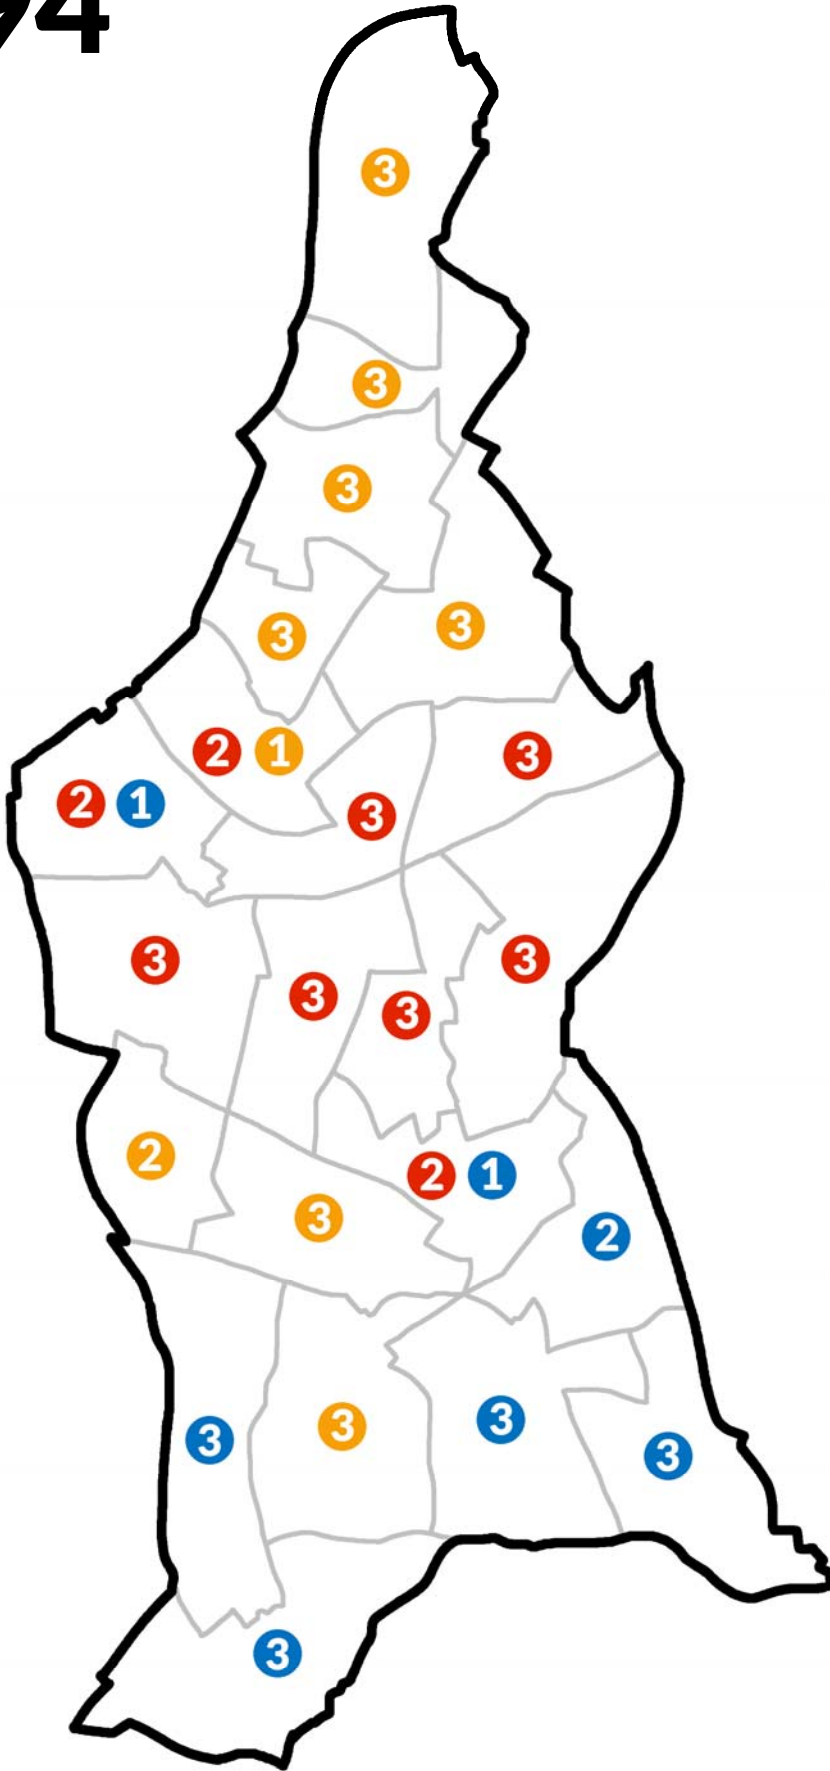

- Municipal Reform
- Progressive
- Labour

1912

- Municipal Reform
- Progressive
- Labour

1919

- Municipal Reform
- Labour
- Progressive

1922

- Municipal Reform
- Progressive

1925

- Labour
- Conservative

1962

● Labour
● Conservative

1964

1968

1971

1974

1978

1982

1986

1990

1994

1998

- Labour
- Liberal Democrat
- Conservative

2002

- Labour
- Liberal Democrat
- Conservative

2006

- Labour
- Liberal Democrat
- Conservative
- Green

2010

- Labour
- Liberal Democrat
- Conservative

2014

- Labour
- Conservative
- Green

2018

- Labour
- Green
- Conservative