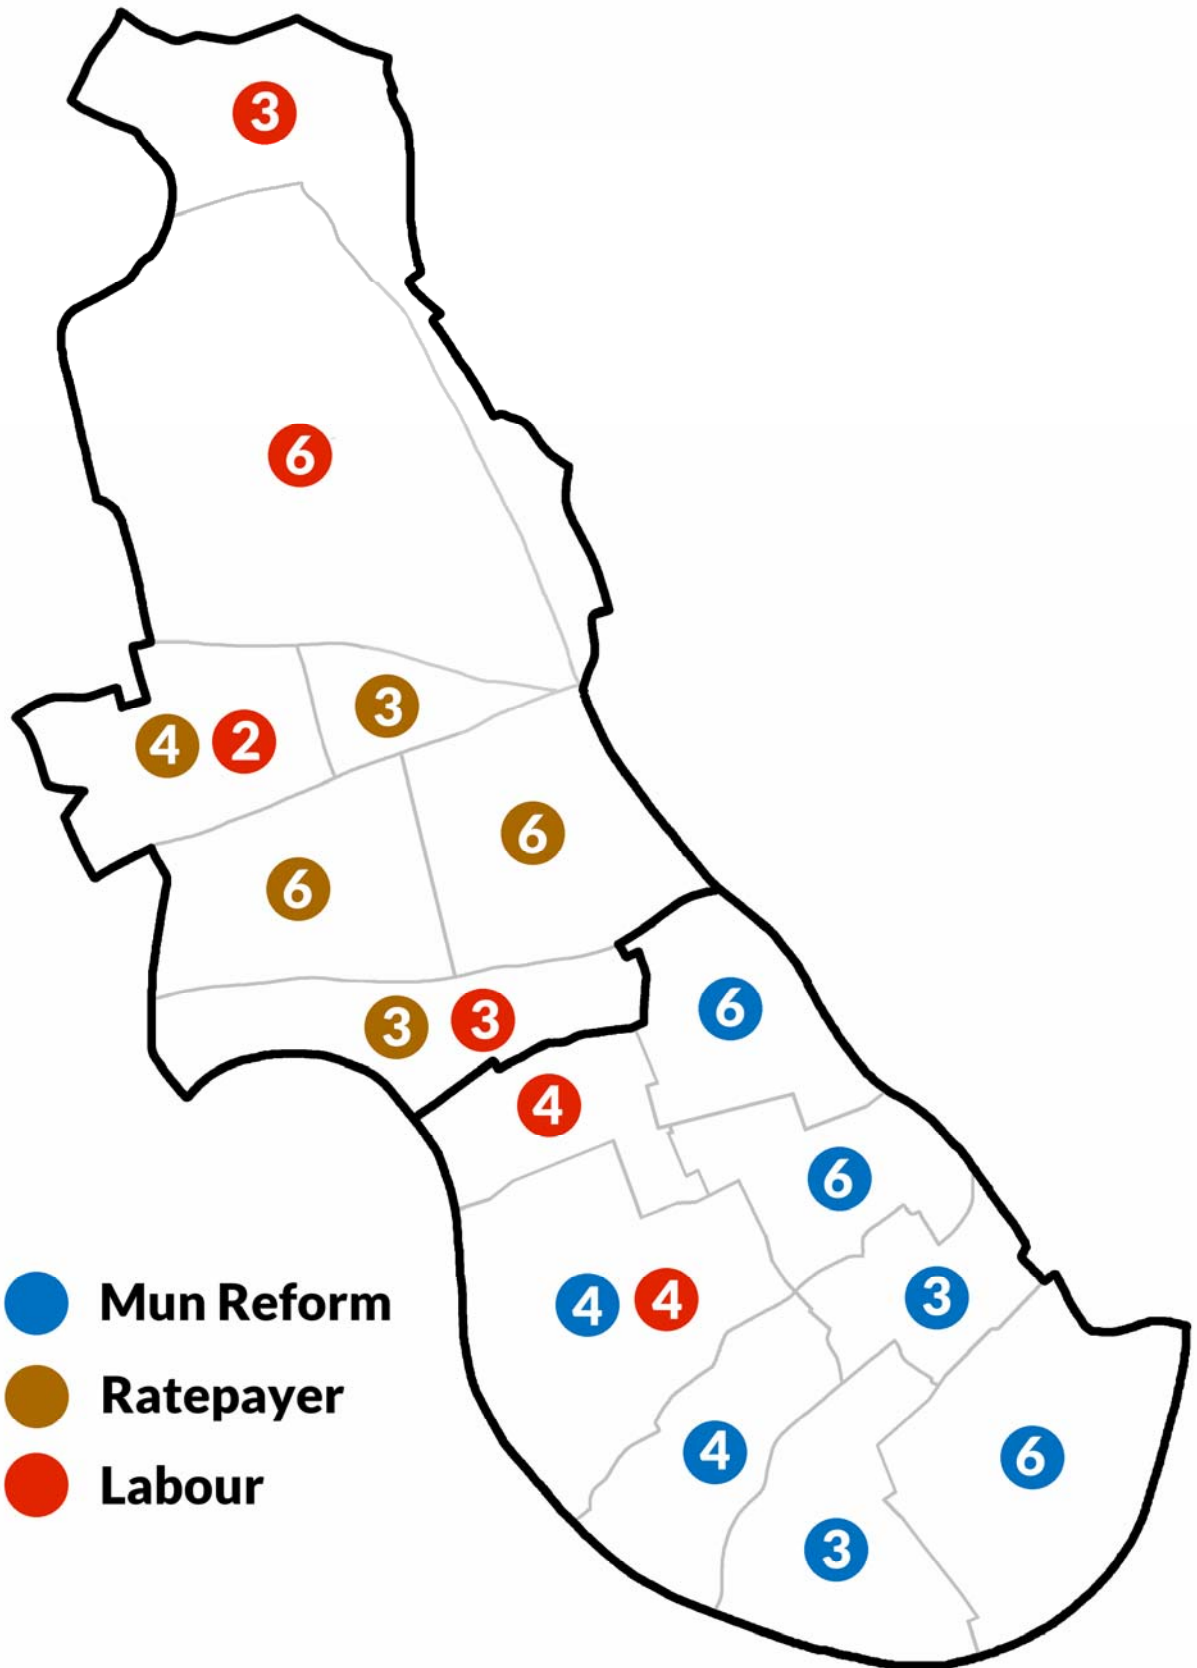

**London Borough of
Hammersmith and Fulham
Council Election maps
1900-2022**

Adam Gray

Wards 1900 to 1949

Wards 1949 to 1964

Wards 1964 to 1978

Wards 1978 to 2002

Wards 2002 to 2022

Wards 2022 to date

1900

1903

1906

1909

1912

1919

1922

1925

1928

1931

1934

1937

1945

1949

1953

1956

1986

1990

1994

1998

2002

2006

2010

2014