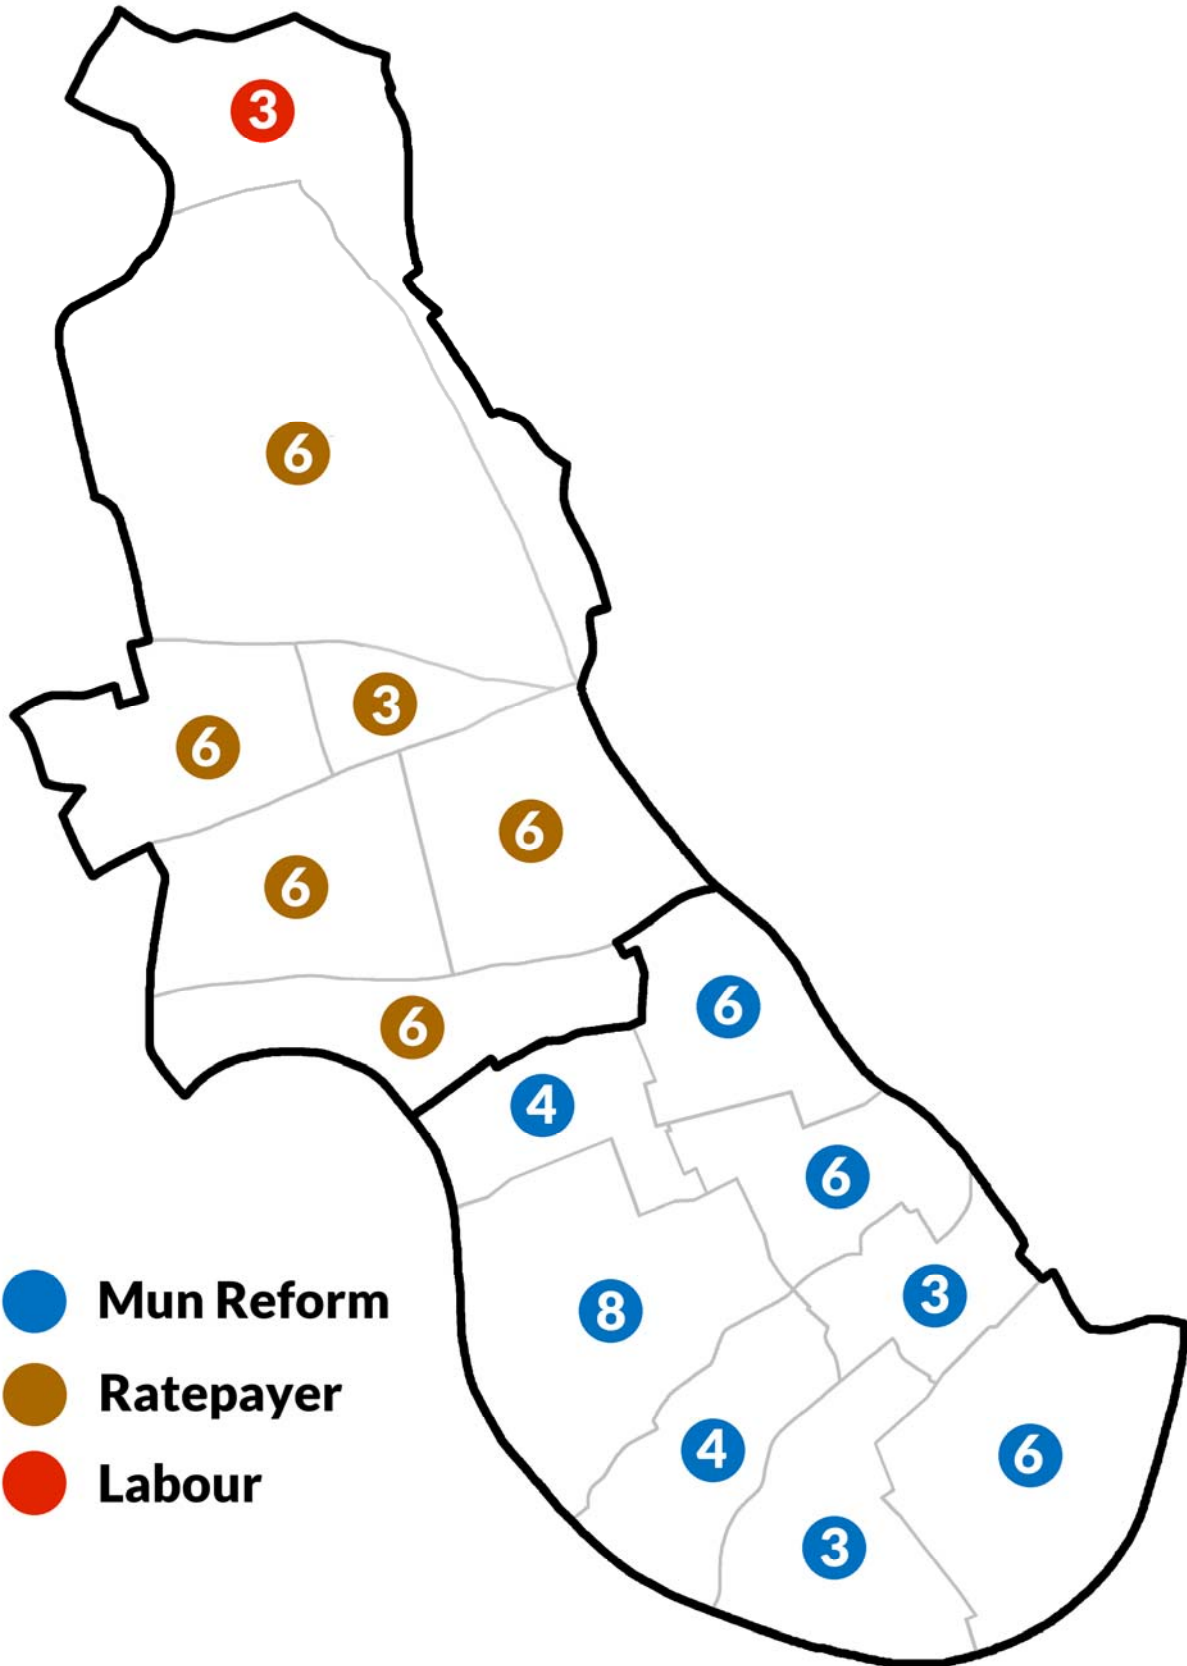

**London Borough of
Hammersmith and Fulham
Council Election maps
1900-2022**

Adam Gray

Wards 1900 to 1949

Wards 1949 to 1964

Wards 1964 to 1978

Wards 1978 to 2002

Wards 2002 to 2022

Wards 2022 to date

1900

1903

1906

1909

1912

1919

1922

1925

1928

1931

1934

1937

1945

1949

1953

1956

1986

1990

1994

1998

2002

2006

2010

2014