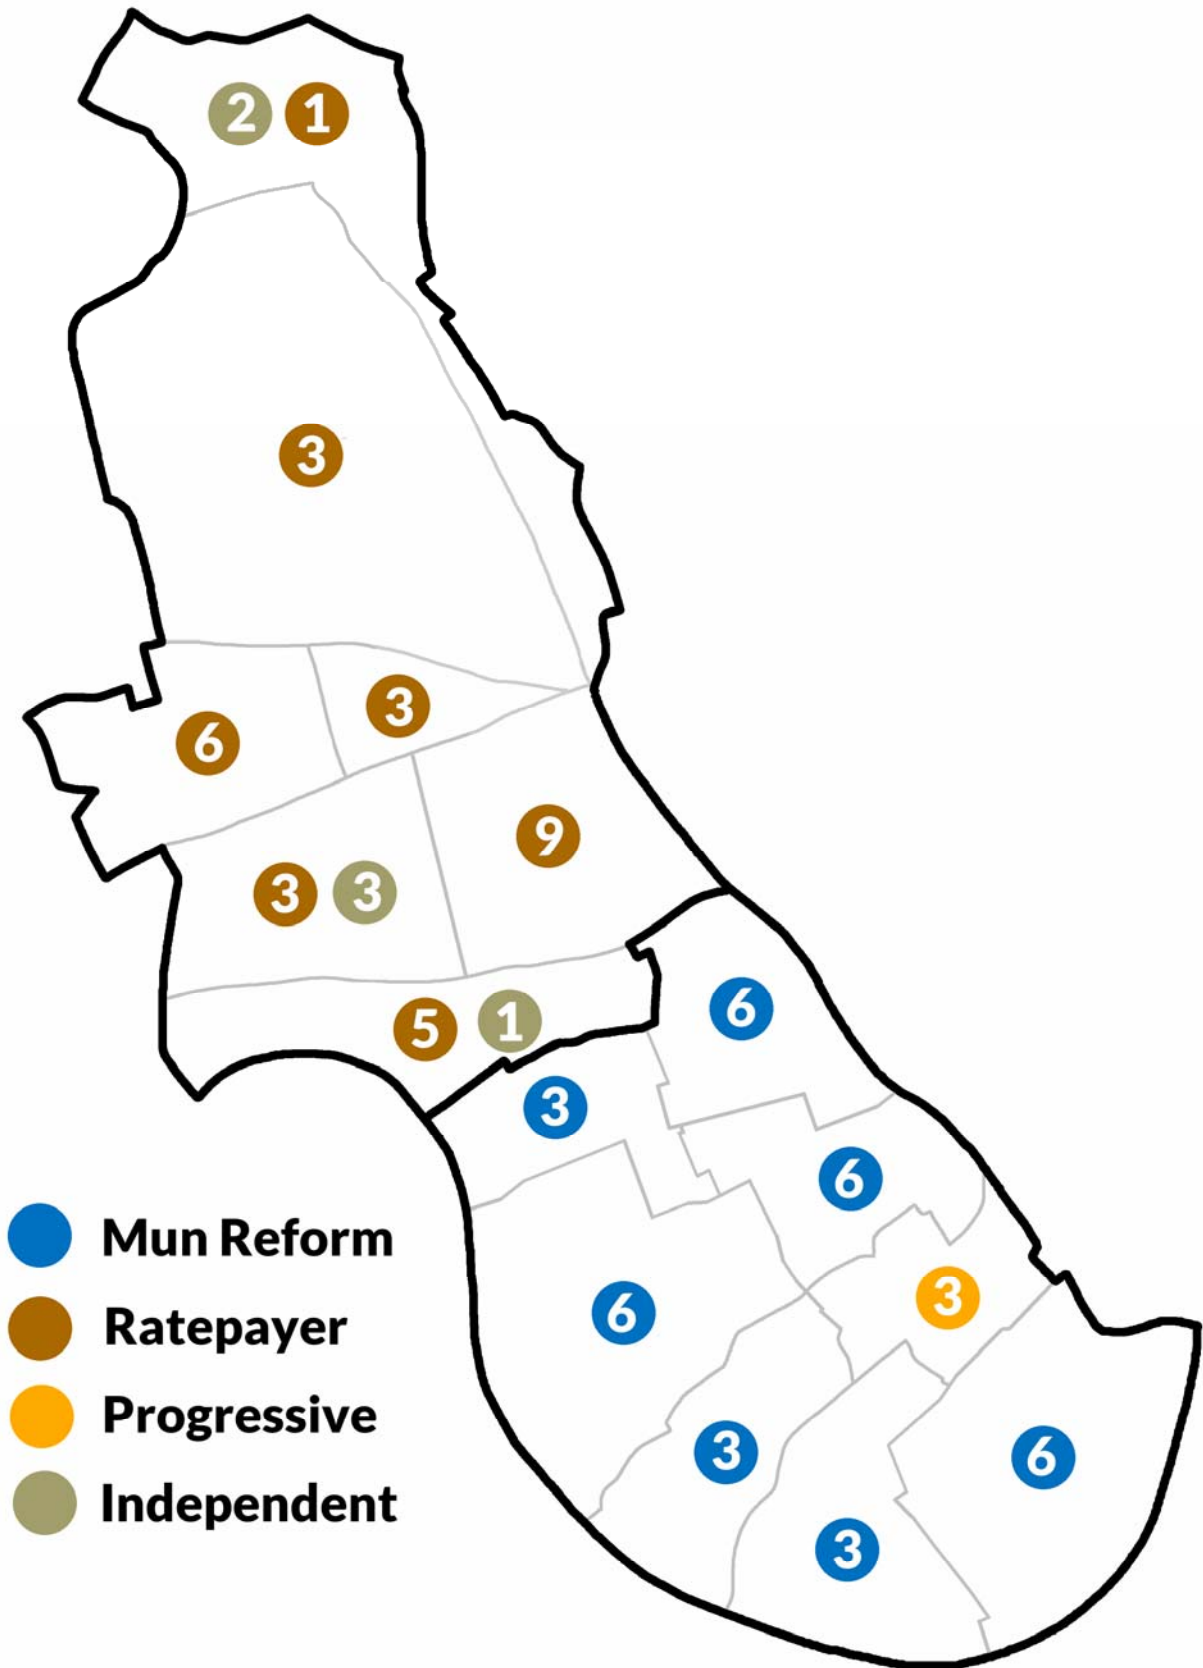

**London Borough of
Hammersmith and Fulham
Council Election maps
1900-2022**

Adam Gray

Wards 1900 to 1949

Wards 1949 to 1964

Wards 1964 to 1978

Wards 1978 to 2002

Wards 2002 to 2022

Wards 2022 to date

1900

1903

1906

1909

1912

1919

1922

1925

1928

1931

1934

1937

1945

1949

1953

1956

1986

1990

1994

1998

2002

2006

2010

2014