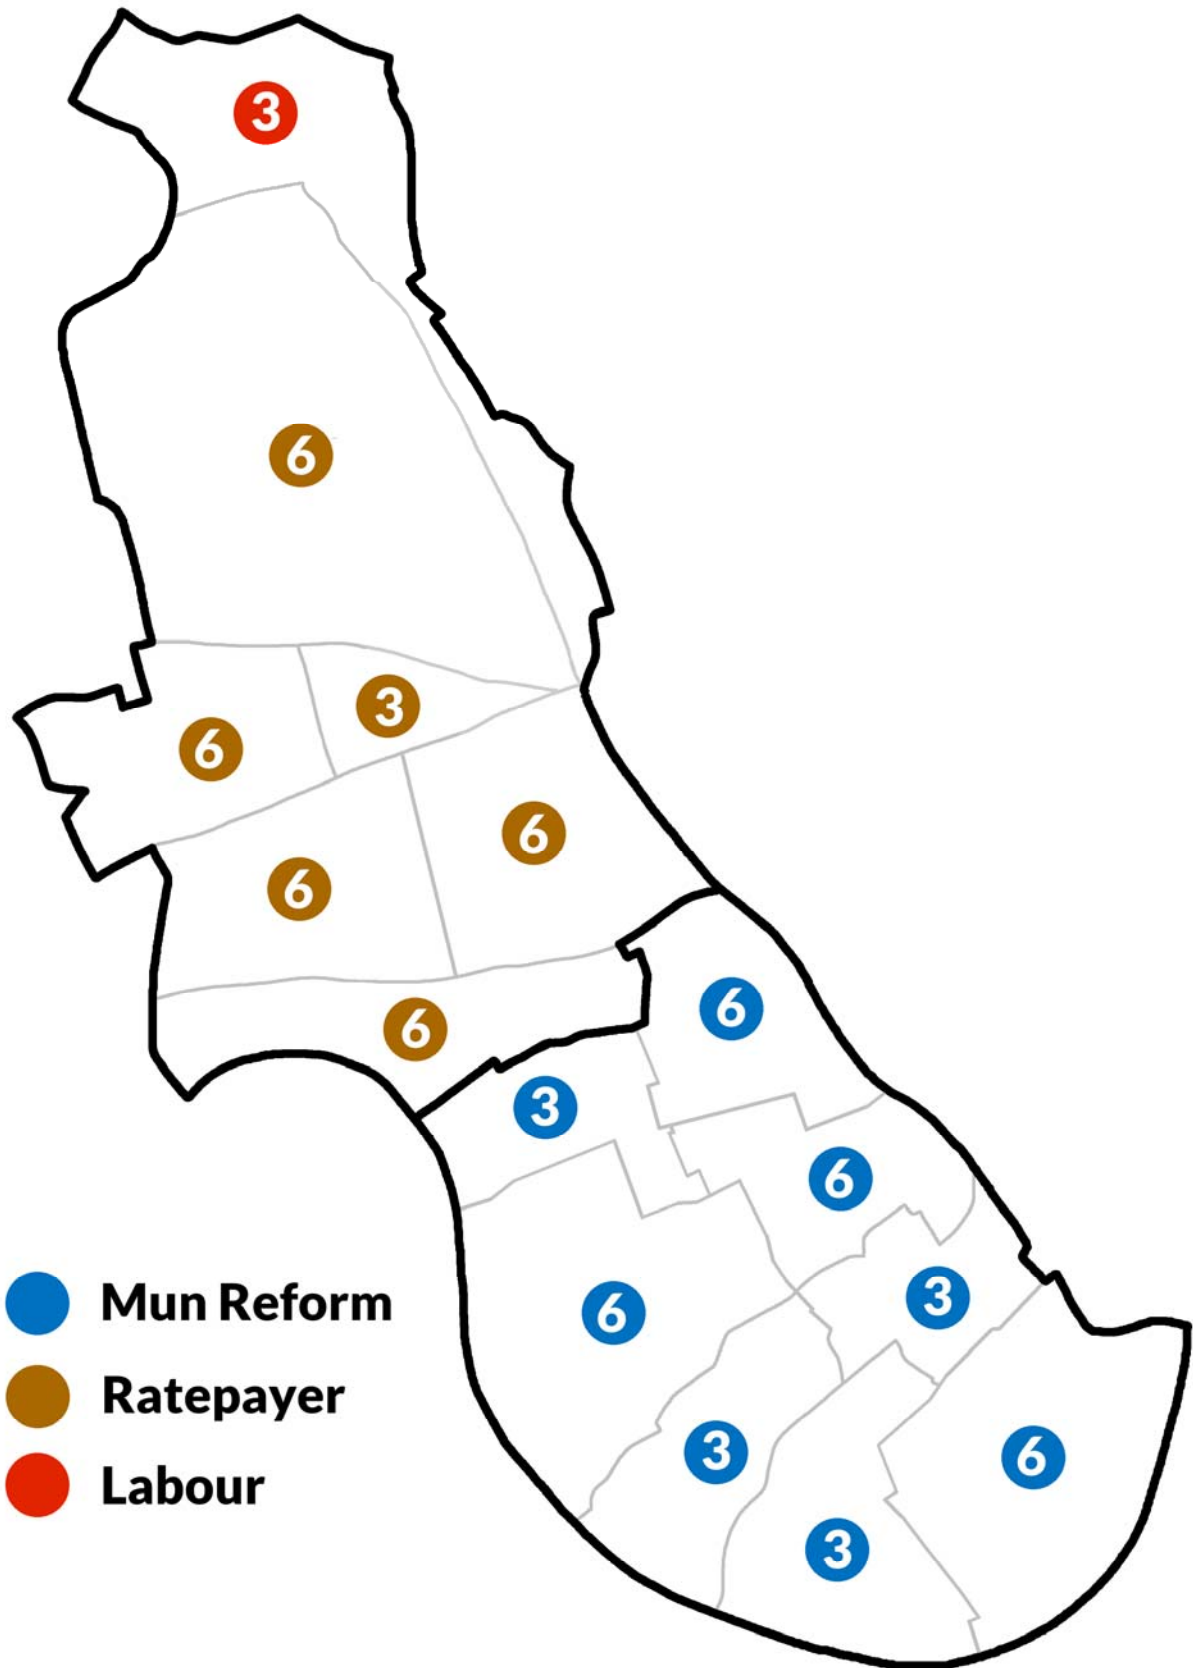

**London Borough of
Hammersmith and Fulham
Council Election maps
1900-2022**

Adam Gray

Wards 1900 to 1949

Wards 1949 to 1964

Wards 1964 to 1978

Wards 1978 to 2002

Wards 2002 to 2022

Wards 2022 to date

1900

1903

1906

1909

1912

1919

1922

1925

1928

1931

1934

1937

1945

1949

1953

1956

1986

1990

1994

1998

2002

2006

2010

2014