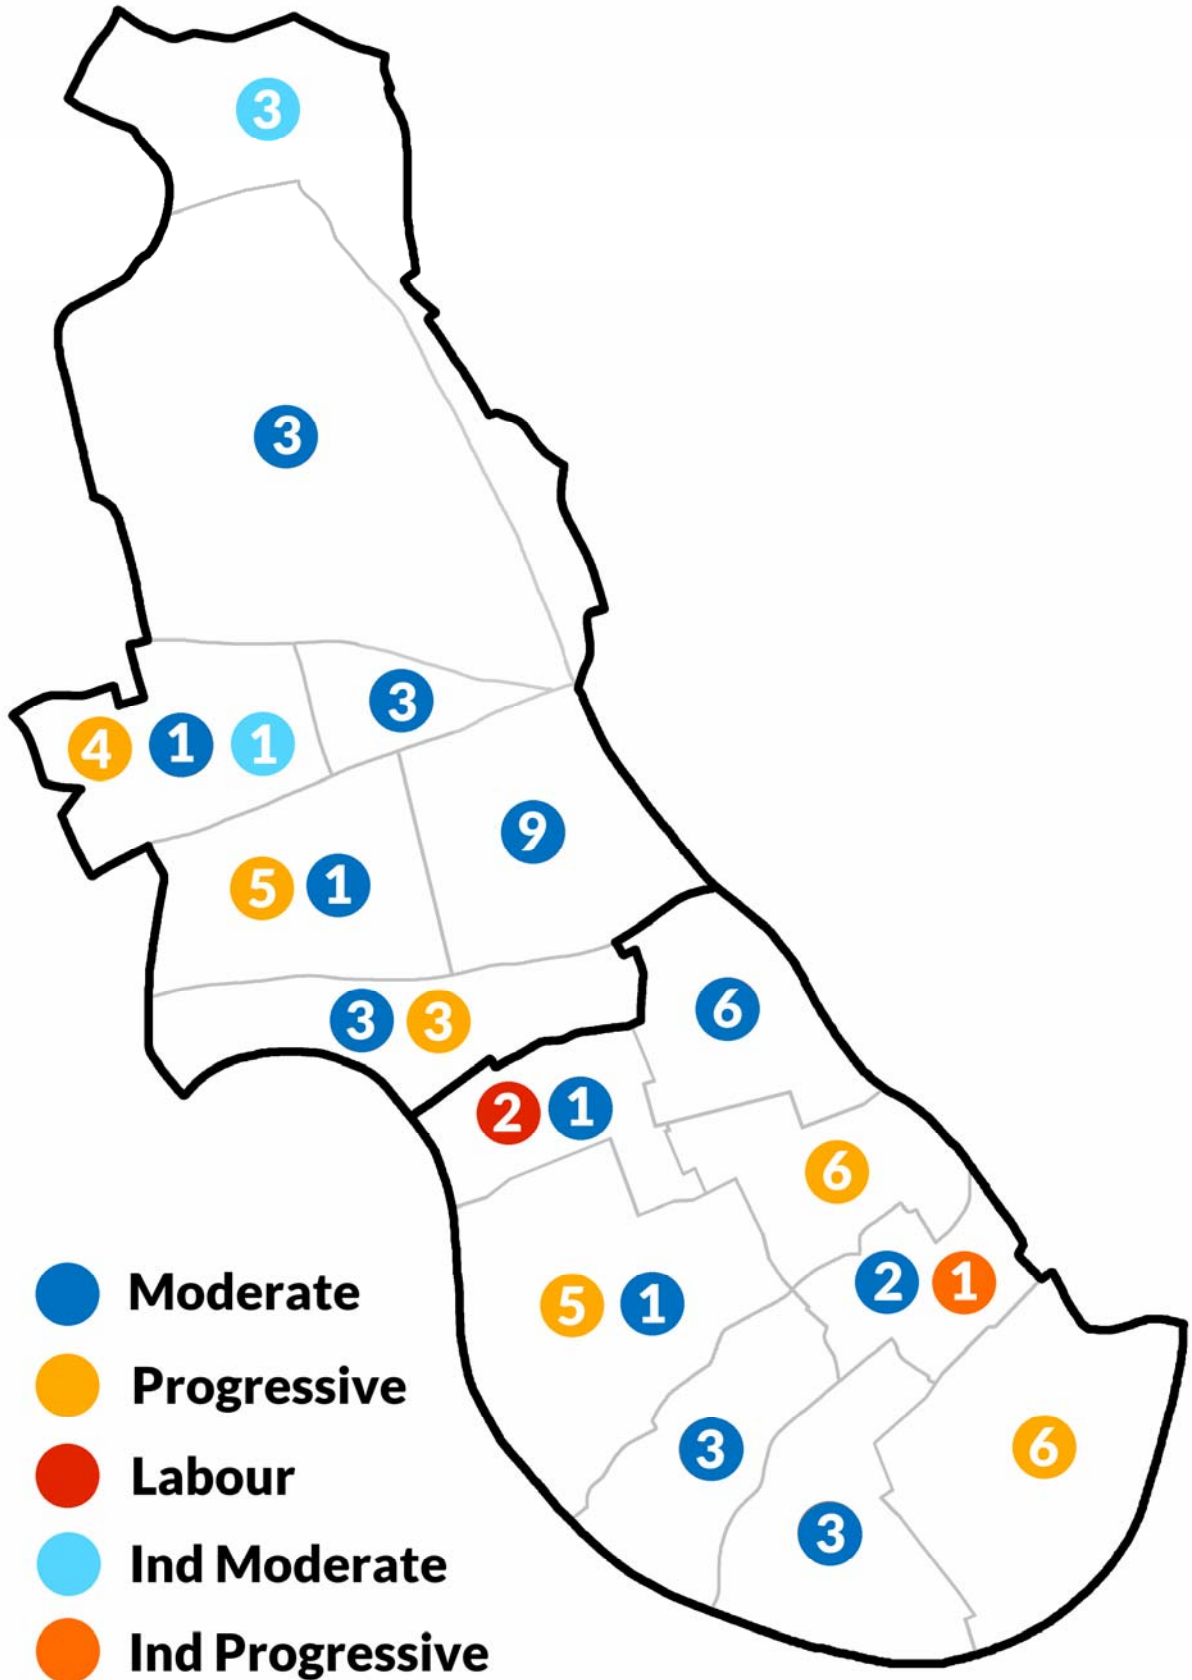

**London Borough of
Hammersmith and Fulham
Council Election maps
1900-2022**

Adam Gray

Wards 1900 to 1949

Wards 1949 to 1964

Wards 1964 to 1978

Wards 1978 to 2002

Wards 2002 to 2022

Wards 2022 to date

1900

1903

1906

1909

1912

1919

1922

1925

1928

1931

1934

1937

1945

1949

1953

1956

1986

1990

1994

1998

2002

2006

2010

2014