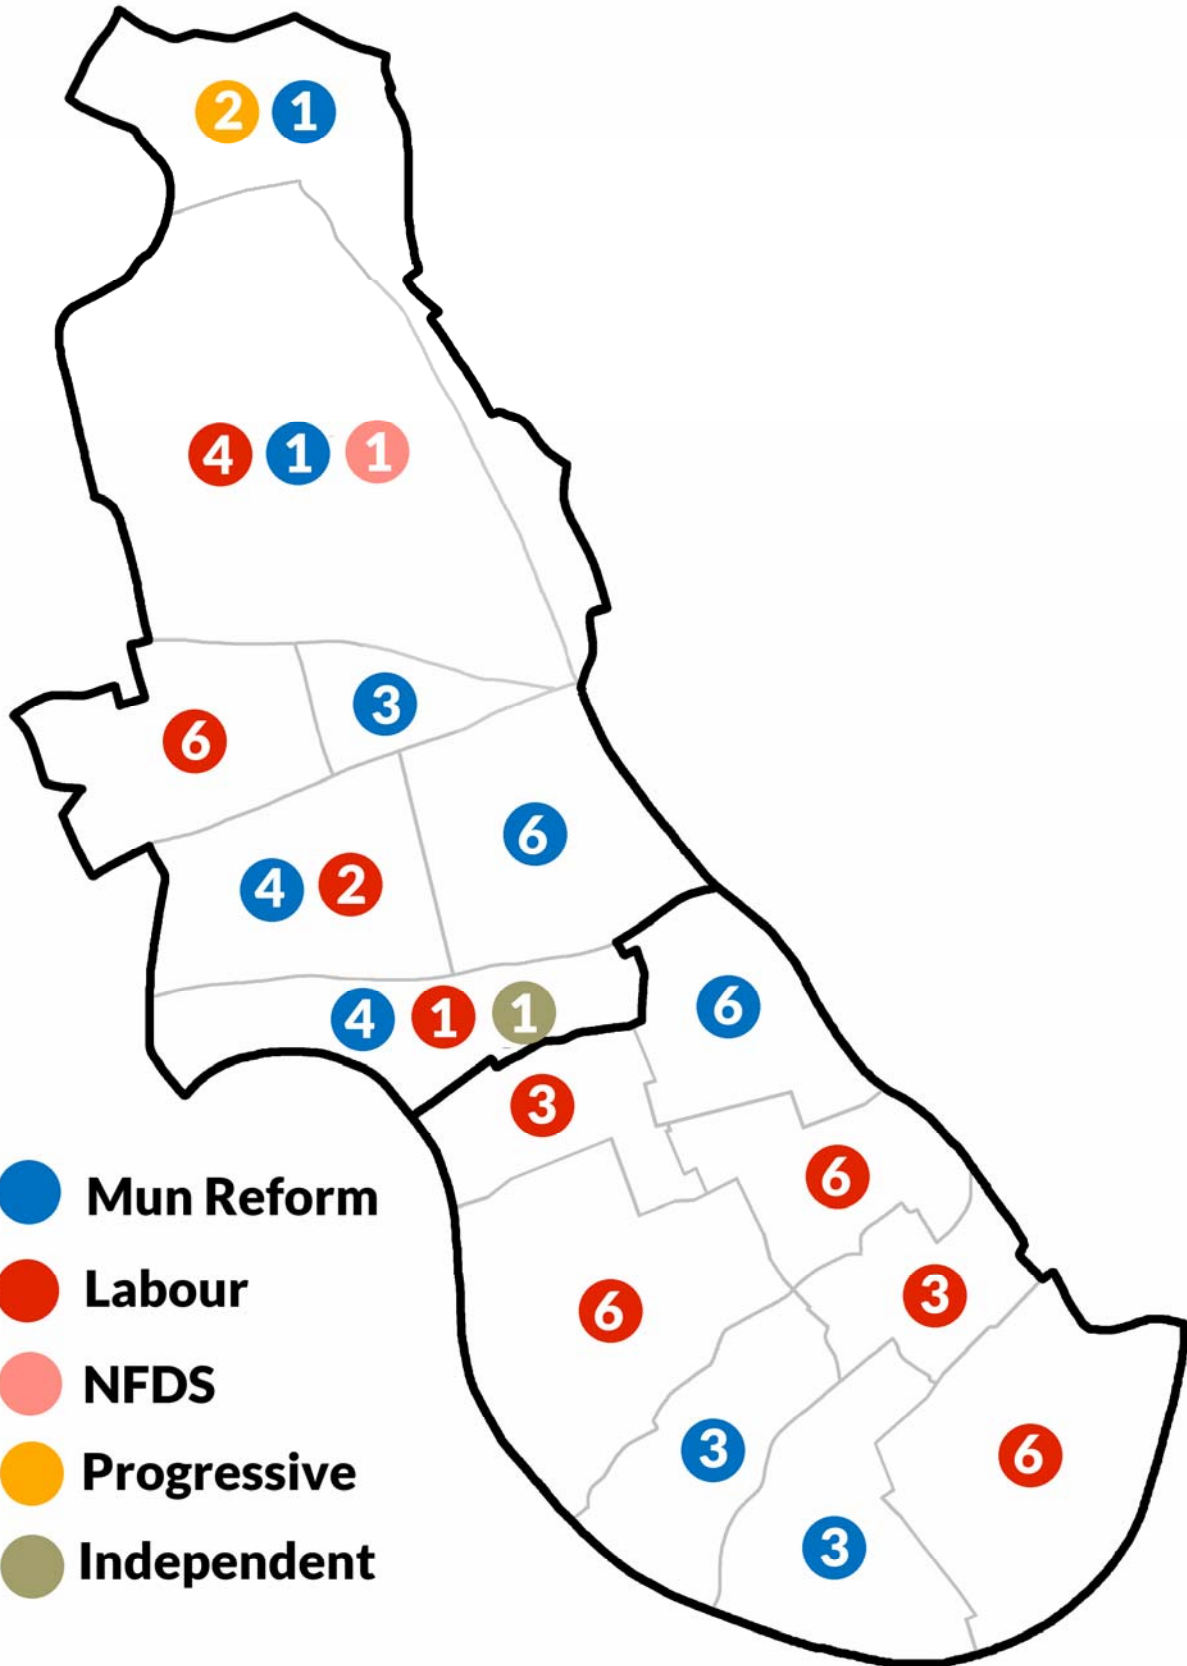

**London Borough of
Hammersmith and Fulham
Council Election maps
1900-2022**

Adam Gray

Wards 1900 to 1949

Wards 1949 to 1964

Wards 1964 to 1978

Wards 1978 to 2002

Wards 2002 to 2022

Wards 2022 to date

1900

1903

1906

1909

1912

1919

1922

1925

1928

1931

1934

1937

1945

1949

1953

1956

1986

1990

1994

1998

2002

2006

2010

2014