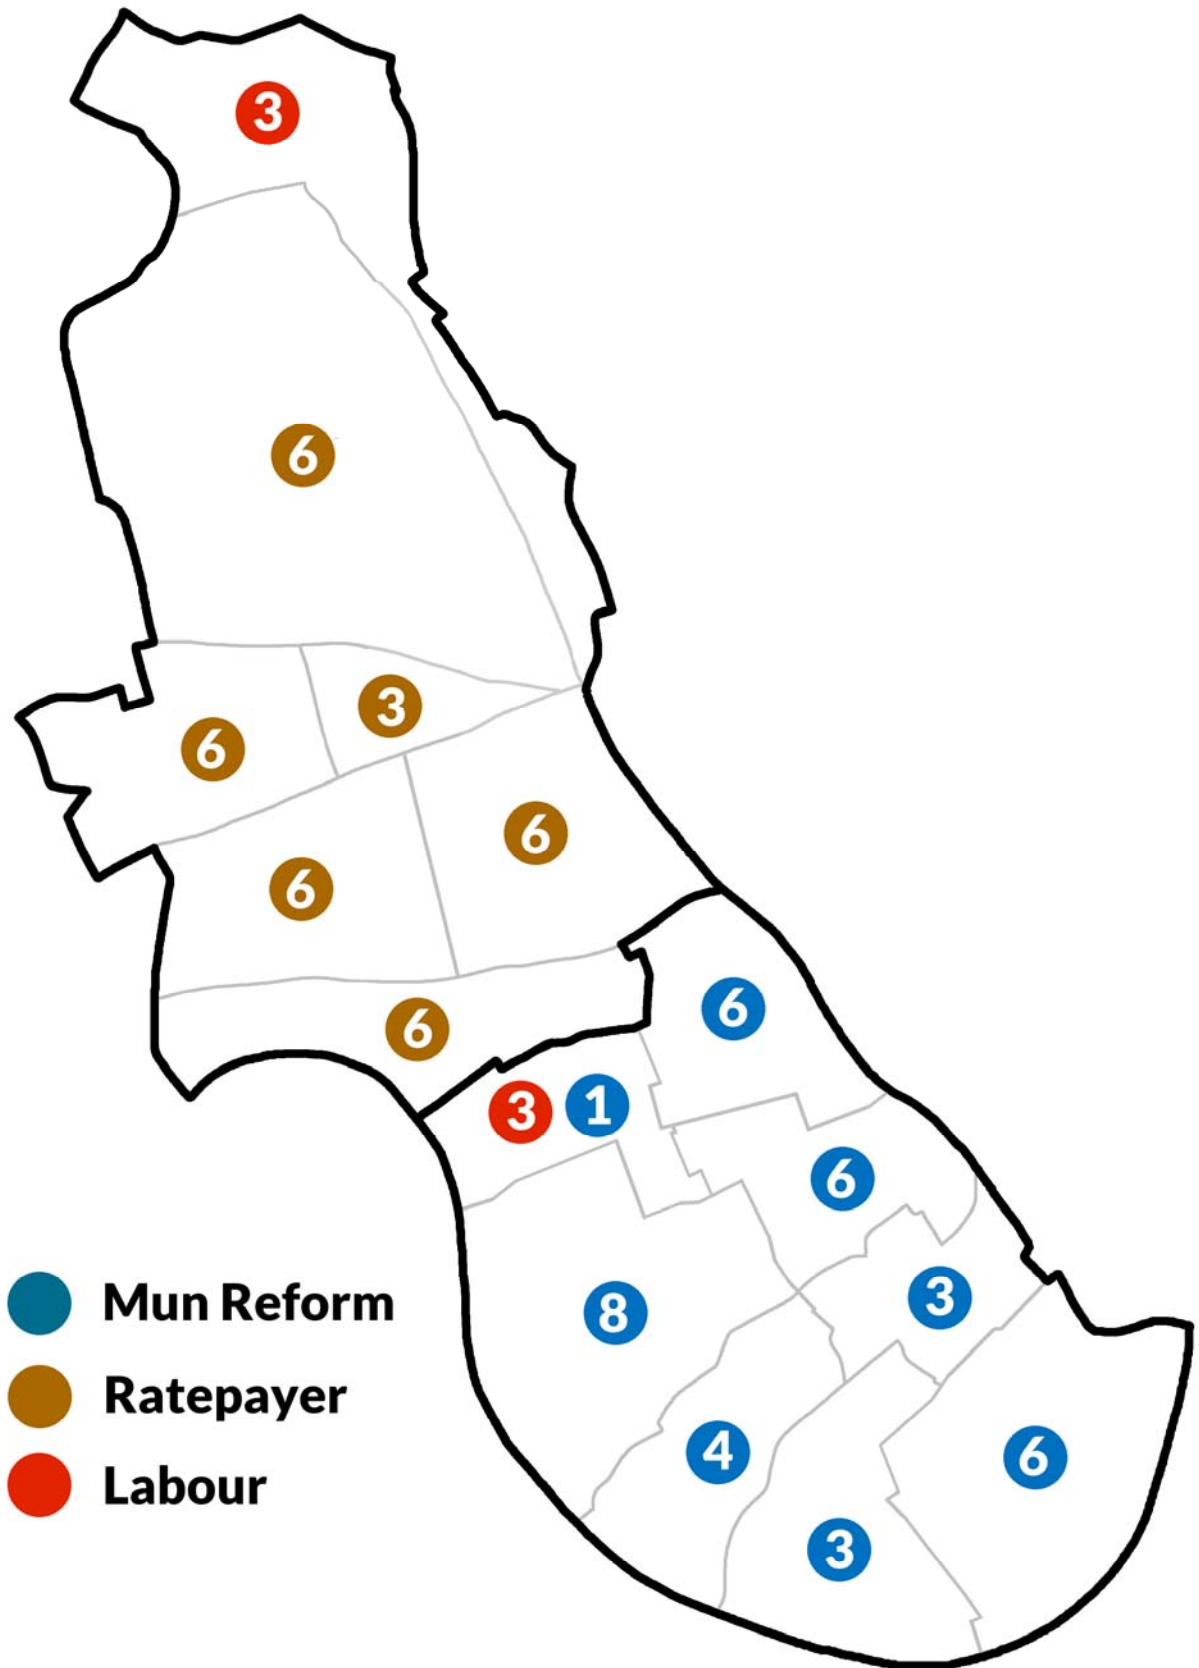

**London Borough of
Hammersmith and Fulham
Council Election maps
1900-2022**

Adam Gray

Wards 1900 to 1949

Wards 1949 to 1964

Wards 1964 to 1978

Wards 1978 to 2002

Wards 2002 to 2022

Wards 2022 to date

1900

1903

1906

1909

1912

1919

1922

1925

1928

1931

1934

1937

1945

1949

1953

1956

1986

1990

1994

1998

2002

2006

2010

2014