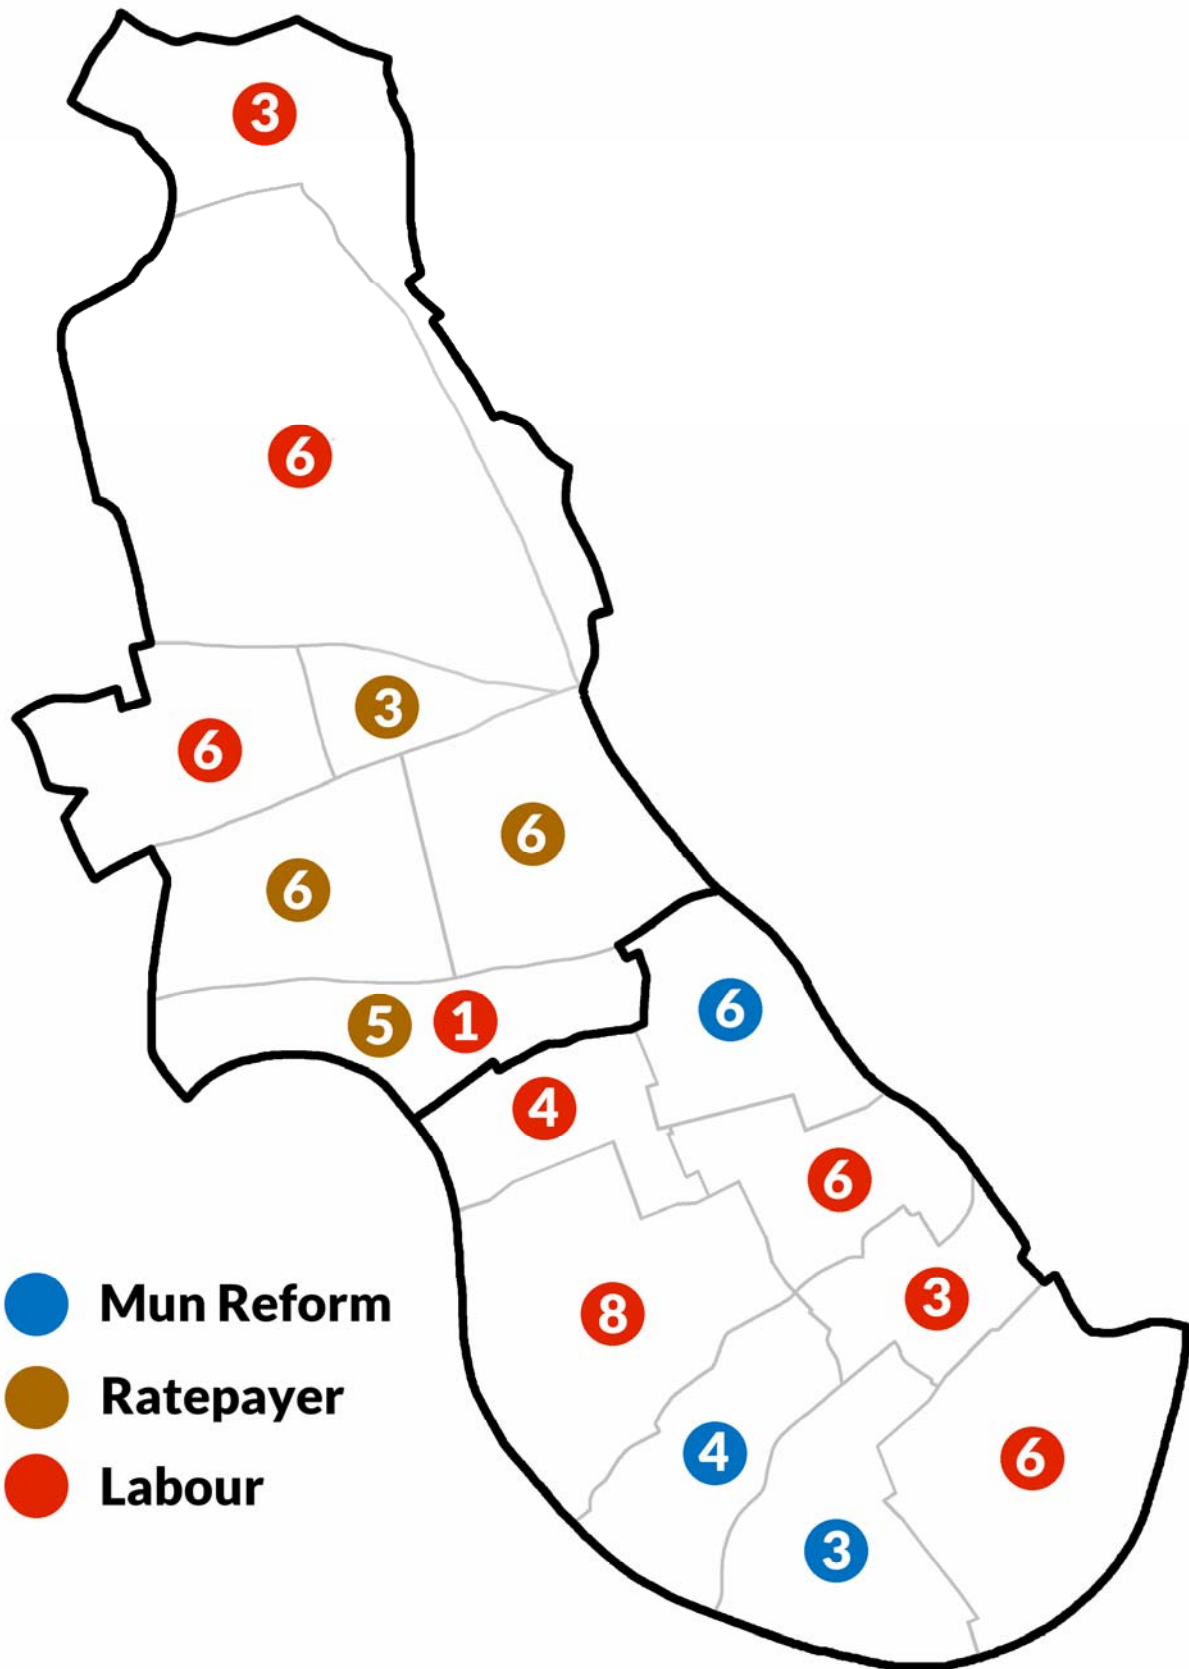

**London Borough of
Hammersmith and Fulham
Council Election maps
1900-2022**

Adam Gray

Wards 1900 to 1949

Wards 1949 to 1964

Wards 1964 to 1978

Wards 1978 to 2002

Wards 2002 to 2022

Wards 2022 to date

1900

1903

1906

1909

1912

1919

1922

1925

1928

1931

1934

1937

1945

1949

1953

1956

1986

1990

1994

1998

2002

2006

2010

2014