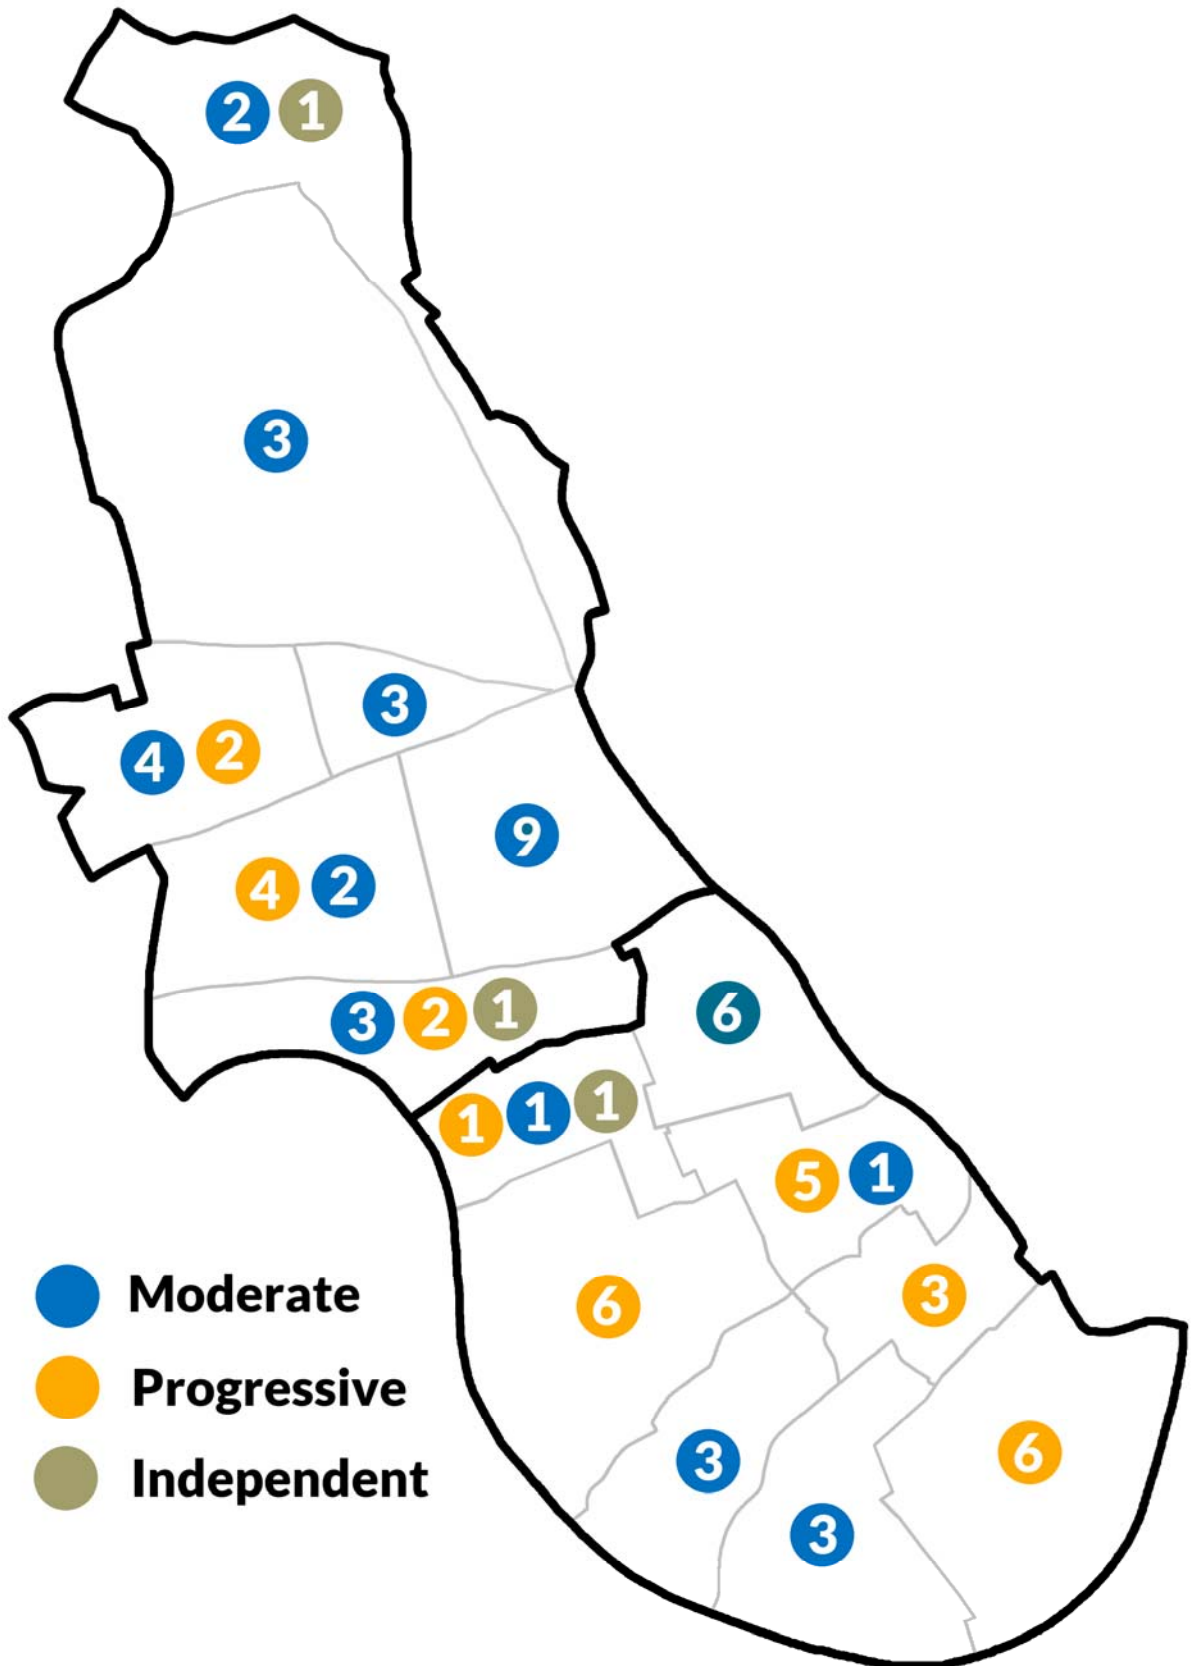

**London Borough of
Hammersmith and Fulham
Council Election maps
1900-2022**

Adam Gray

Wards 1900 to 1949

Wards 1949 to 1964

Wards 1964 to 1978

Wards 1978 to 2002

Wards 2002 to 2022

Wards 2022 to date

1900

1903

1906

1909

1912

1919

1922

1925

1928

1931

1934

1937

1945

1949

1953

1956

1986

1990

1994

1998

2002

2006

2010

2014