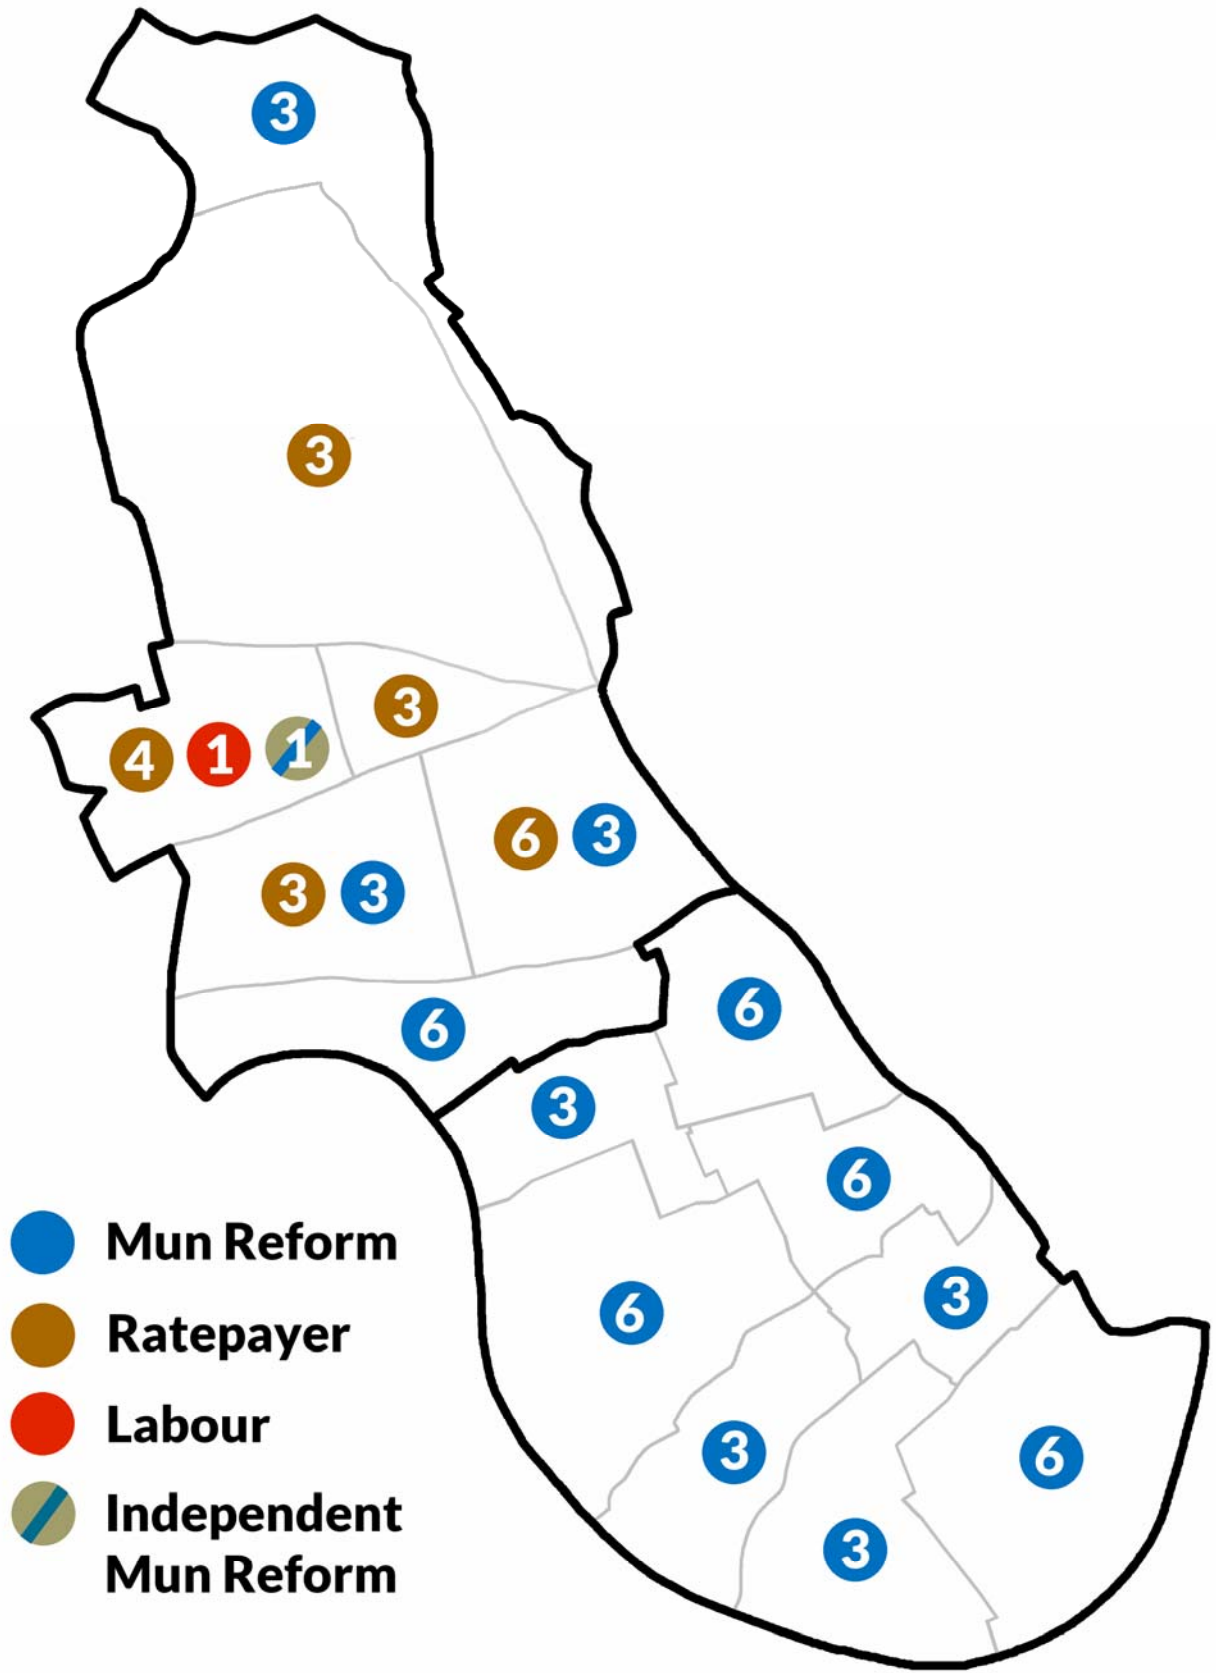

**London Borough of
Hammersmith and Fulham
Council Election maps
1900-2022**

Adam Gray

Wards 1900 to 1949

Wards 1949 to 1964

Wards 1964 to 1978

Wards 1978 to 2002

Wards 2002 to 2022

Wards 2022 to date

1900

1903

1906

1909

1912

1919

1922

1925

1928

1931

1934

1937

1945

1949

1953

1956

1986

1990

1994

1998

2002

2006

2010

2014