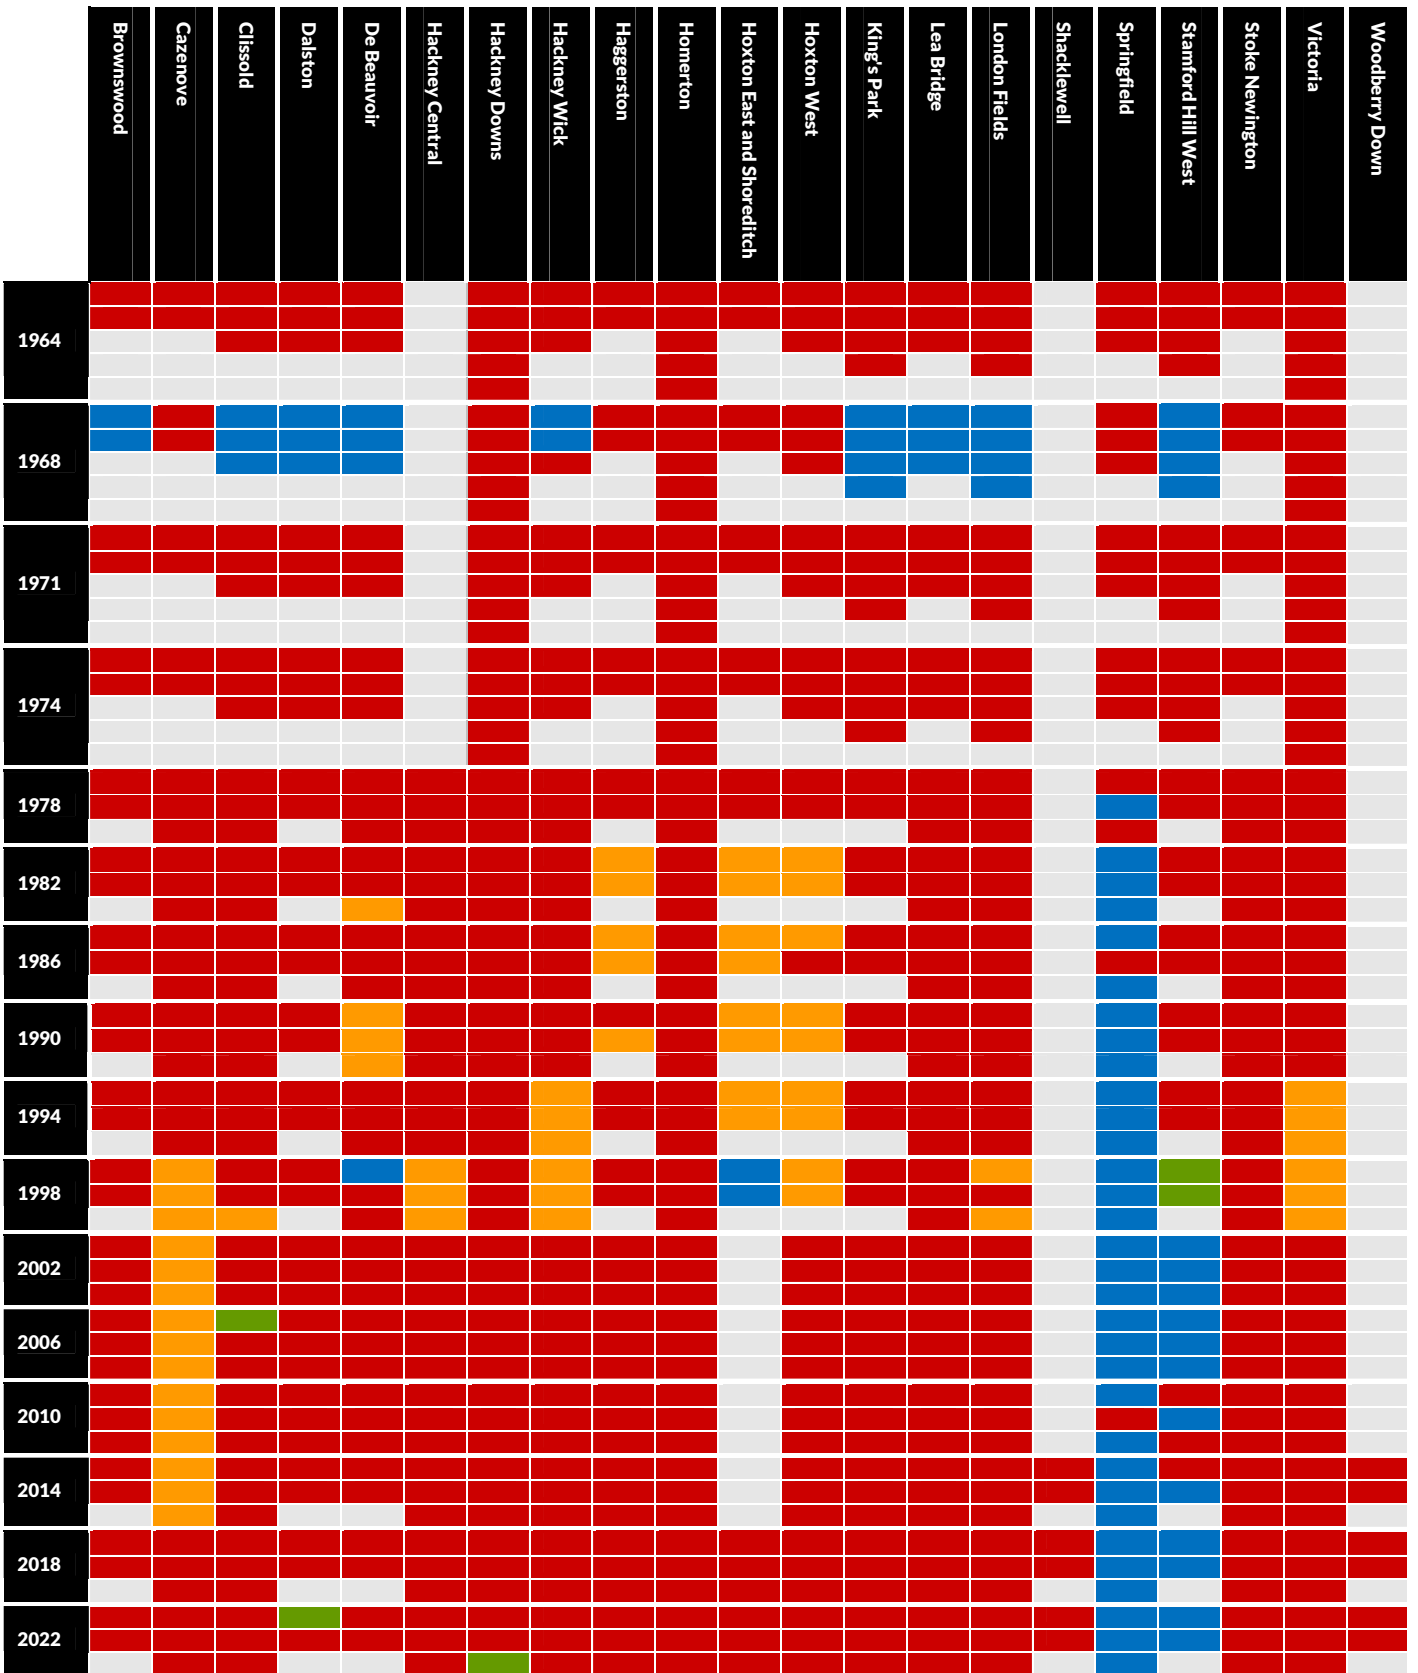

Guildford

Hackney

Hammersmith and Fulham

	Wormholt	White City	West Kensington	Wendell Park	Walham Green	Shepherd's Bush Green	Sands End	Ravenscourt	Parson's Green and Sandford	Palace and Hurlingham	Munster	Lille	Hammersmith Broadway	Grove	Fulham Town	Fulham Reach	Coringham	College Park and Old Oak	Brook Green	Avonmore	Addison	
1964	Red	Red	Red	Red	Red	Red	Red	Red	Red	Red	Red	Red	Red	Red	Red	Red	Red	Red	Red	Red	Red	Red
1968	Blue	Red	Blue	Blue	Blue	Blue	Blue	Blue	Blue	Blue	Blue	Blue	Blue	Blue	Blue	Blue	Blue	Blue	Blue	Blue	Blue	Blue
1971	Red	Red	Red	Red	Red	Red	Red	Red	Red	Red	Red	Red	Red	Red	Red	Red	Red	Red	Red	Red	Red	Red
1974	Red	Red	Red	Red	Red	Red	Red	Red	Red	Red	Red	Red	Yellow	Red	Red	Blue	Red	Red	Red	Red	Blue	Red
1978	Red	Red	Red	Red	Blue	Red	Red	Red	Blue	Blue	Blue	Red	Yellow	Red	Red	Red	Red	Red	Red	Red	Red	Red
1982	Red	Red	Red	Red	Red	Red	Red	Red	Red	Blue	Blue	Red	Yellow	Red	Red	Blue	Red	Red	Red	Red	Red	Red
1986	Red	Red	Red	Red	Red	Red	Red	Red	Blue	Blue	Red	Red	Yellow	Red	Red	Red	Red	Red	Red	Red	Red	Red
1990	Red	Red	Red	Red	Blue	Red	Red	Blue	Blue	Blue	Blue	Red	Red	Red	Red	Blue	Red	Red	Red	Red	Red	Red
1994	Red	Red	Red	Red	Yellow	Red	Red	Blue	Blue	Blue	Blue	Red	Red	Red	Red	Blue	Red	Red	Red	Red	Red	Red
1998	Red	Red	Red	Red	Blue	Red	Red	Red	Blue	Blue	Blue	Red	Red	Red	Red	Red	Red	Red	Red	Red	Red	Red
2002	Red	Red	Red	Red	Red	Red	Red	Red	Blue	Blue	Blue	Red	Red	Red	Blue	Red	Red	Red	Red	Red	Red	Red
2006	Blue	Blue	Blue	Blue	Blue	Blue	Blue	Blue	Blue	Blue	Blue	Blue	Blue	Blue	Blue	Blue	Blue	Blue	Blue	Blue	Blue	Blue
2010	Blue	Blue	Blue	Blue	Blue	Blue	Blue	Blue	Blue	Blue	Blue	Blue	Blue	Blue	Blue	Blue	Blue	Blue	Blue	Blue	Blue	Blue
2014	Red	Blue	Red	Red	Red	Red	Red	Red	Blue	Blue	Blue	Red	Red	Red	Blue	Red	Red	Red	Red	Red	Red	Red
2018	Red	Red	Red	Red	Red	Red	Red	Red	Blue	Blue	Blue	Red	Red	Red	Blue	Red	Red	Red	Red	Red	Red	Red
2022	Red	Red	Red	Red	Red	Red	Red	Red	Blue	Blue	Blue	Red	Red	Red	Blue	Red	Red	Red	Red	Red	Red	Red