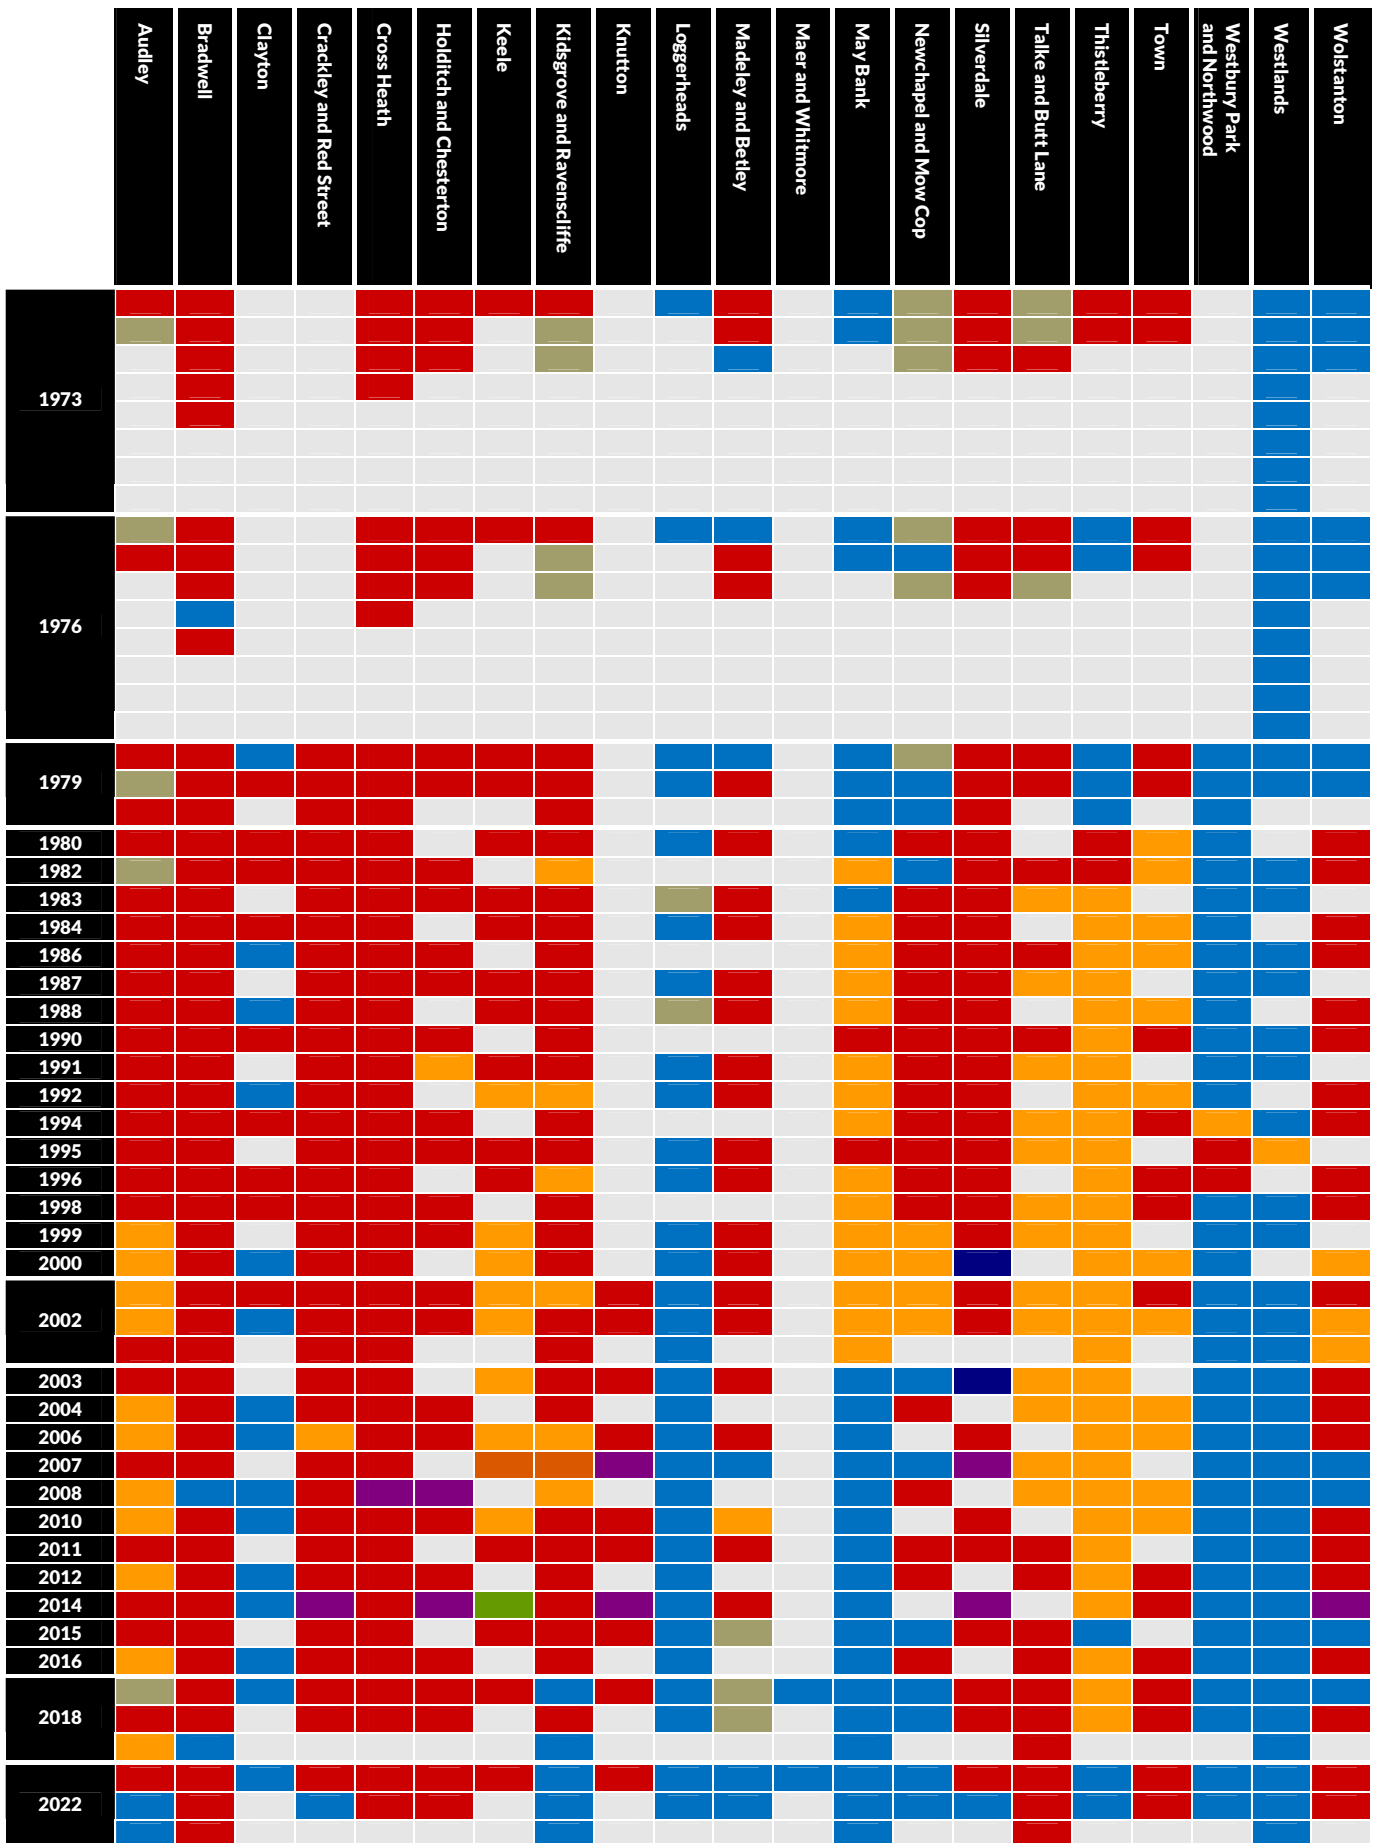

Newcastle under Lyme