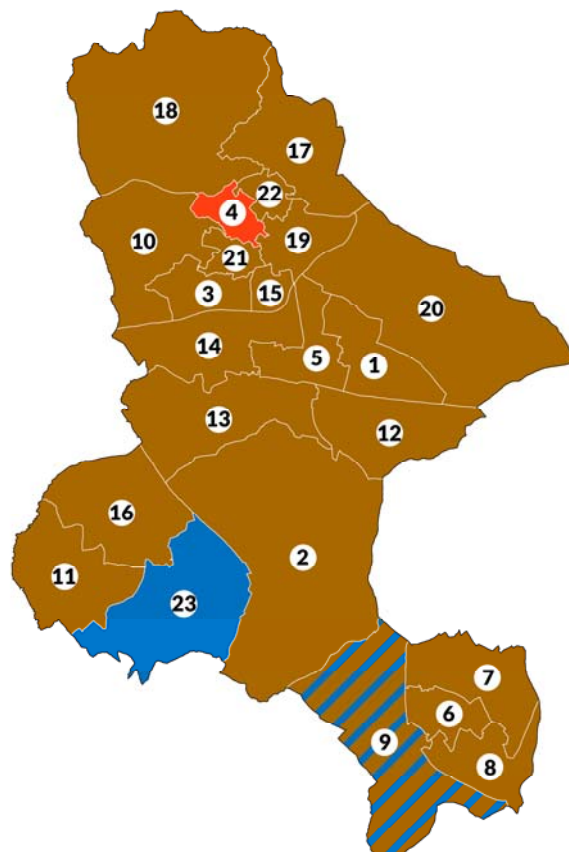

Ashfield

1. Abbey Hill
2. Annesley and Kirkby Woodhouse
3. Ashfields
4. Carsic
5. Sutton Central and New Cross
6. Hucknall Central
7. Hucknall North
8. Hucknall South
9. Hucknall West
10. Huthwaite and Brierley
11. Jacksdale and Westwood
12. Kingsway
13. Kirkby Cross and Portland
14. Larwood
15. Leamington
16. Sutton St Mary's
17. Selston
18. Skegby
19. Stanton Hill and Teversal
20. Greenwood and Summit
21. Sutton Junction and Harlow Wood
22. The Dales
23. Underwood