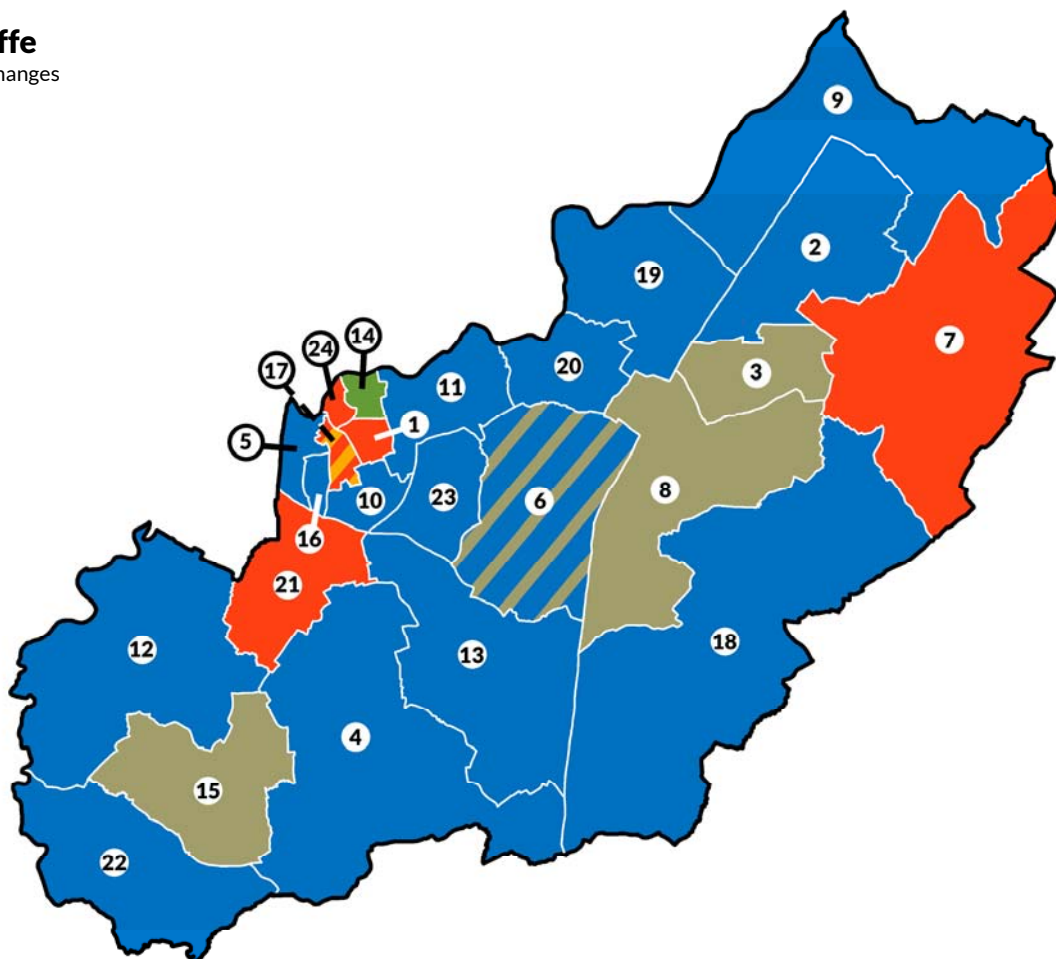

Rushcliffe

boundary changes

1. Abbey	7. Cranmer	13. Keyworth and Wolds	19. Newton
2. Bingham North	8. Cropwell	14. Lady Bay	20. Radcliffe on Trent
3. Bingham South	9. East Bridgford	15. Leake	21. Ruddington
4. Bunny	10. Edwalton	16. Lutterell	22. Soar Valley
5. Compton Acres	11. Gamston	17. Musters	23. Tollerton
6. Cotgrave	12. Gotham	18. Nevile and Langar	24. Trent Bridge