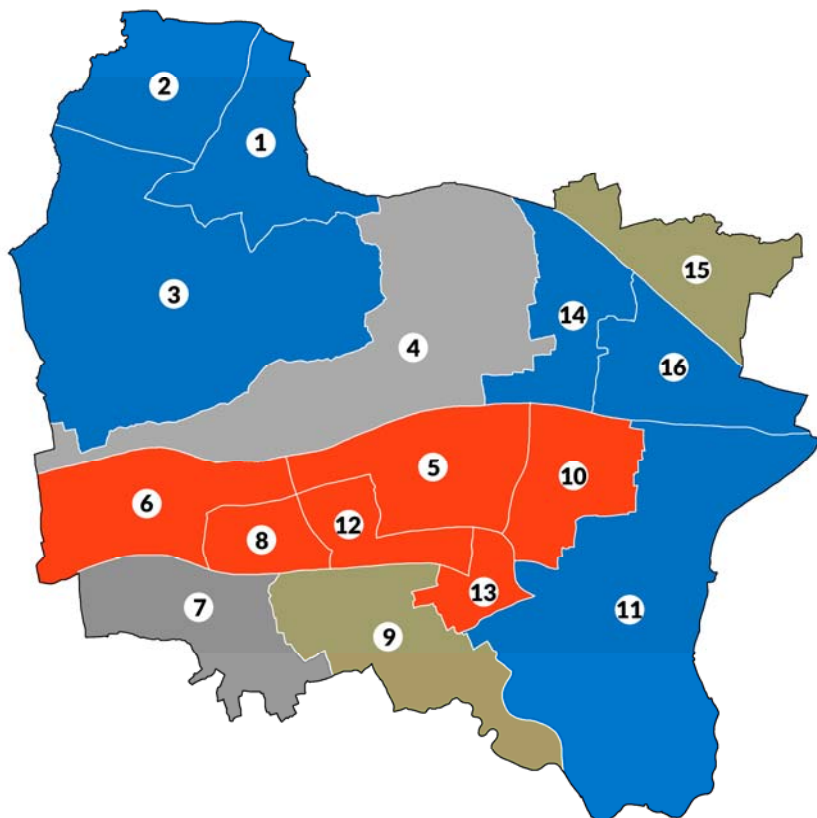

Barnsley

1. Central	8. Dodworth	15. Penistone West
2. Cudworth	9. Hoyland Milton	16. Royston
3. Darfield	10. Kingstone	17. St Helen's
4. Darton East	11. Monk Bretton	18. Stairfoot
5. Darton West	12. North East	19. Wombwell
6. Dearne North	13. Old Town	20. Worsbrough
7. Dearne South	14. Penistone East	

Basildon

1. Billericay East
2. Billericay West
3. Burstead
4. Crouch
5. Fryerns
6. Laindon Park
7. Langdon Hills
8. Lee Chapel North
9. Nethermayne
10. Pitsea North West
11. Pitsea South East
12. St Martin's
13. Vange
14. Wickford Castledon
15. Wickford North
16. Wickford Park