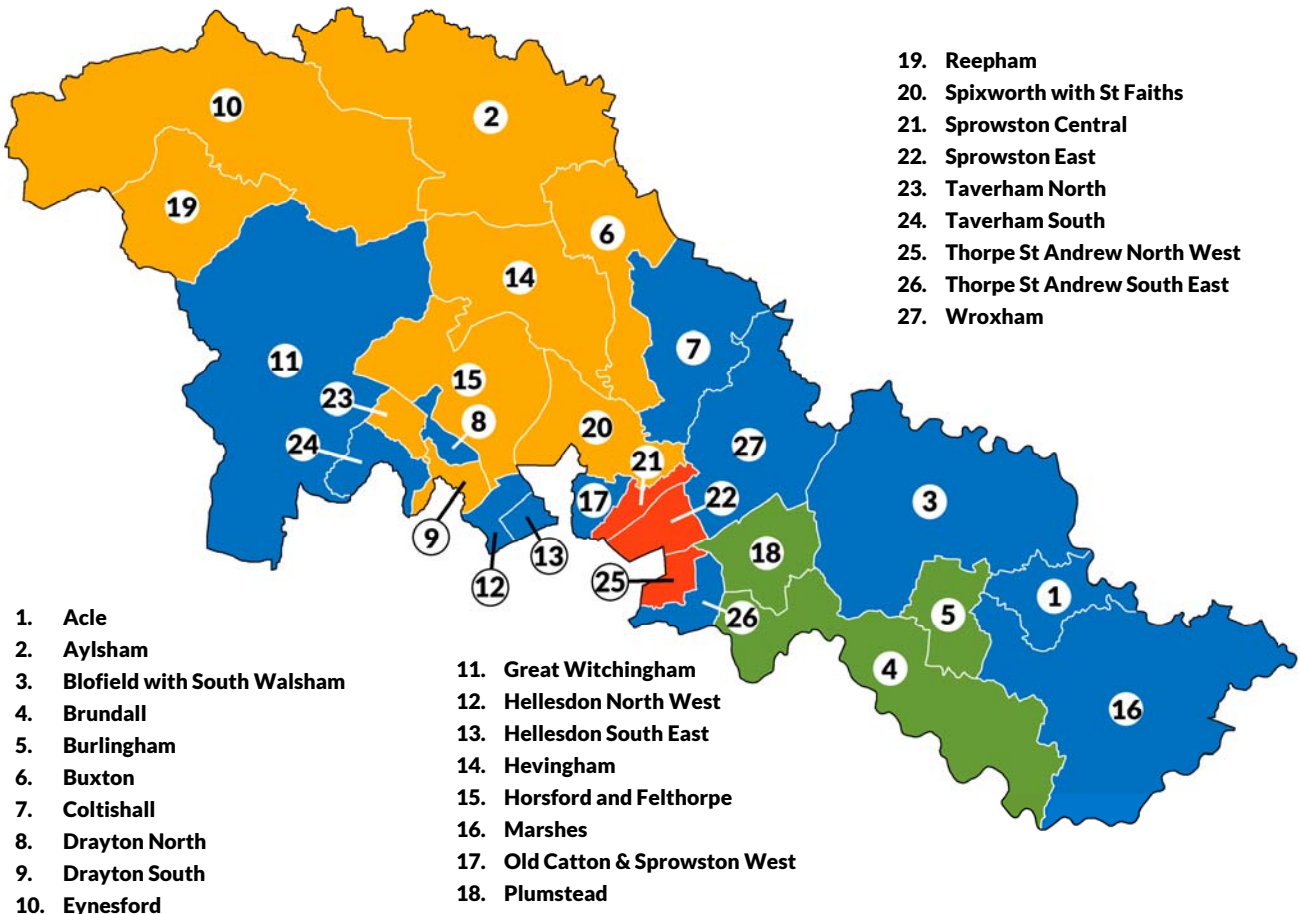

Broadland

1. Acle	11. Great Witchingham	19. Reepham
2. Aylsham	12. Hellesdon North West	20. Spixworth with St Faiths
3. Blofield with South Walsham	13. Hellesdon South East	21. Sprowston Central
4. Brundall	14. Hevingham	22. Sprowston East
5. Burlingham	15. Horsford and Felthorpe	23. Taverham North
6. Buxton	16. Marshes	24. Taverham South
7. Coltishall	17. Old Catton & Sprowston West	25. Thorpe St Andrew North West
8. Drayton North	18. Plumstead	26. Thorpe St Andrew South East
9. Drayton South		27. Wroxham
10. Eynesford