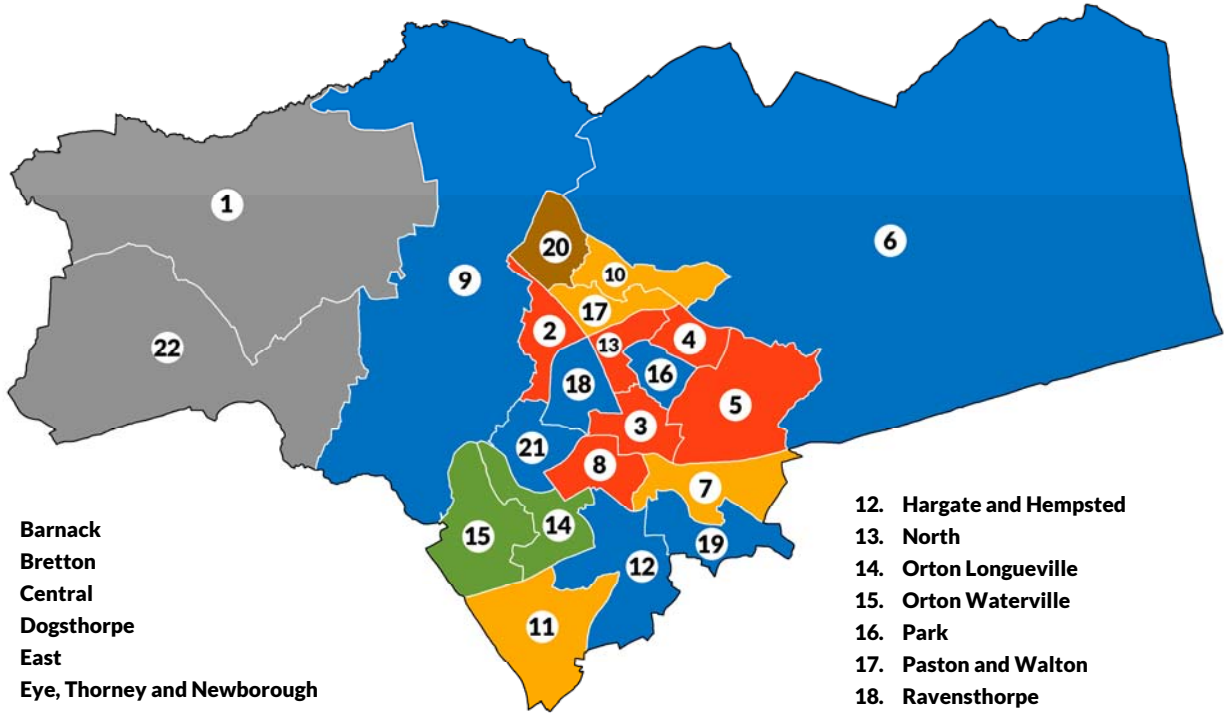

Peterborough

1. Barnack
2. Bretton
3. Central
4. Dogsthorpe
5. East
6. Eye, Thorney and Newborough
7. Fletton and Stanground
8. Fletton and Woodston
9. Glington and Castor
10. Gunthorpe
11. Hampton Vale

12. Hargate and Hempsted
13. North
14. Orton Longueville
15. Orton Waterville
16. Park
17. Paston and Walton
18. Ravensthorpe
19. Stanground South
20. Werrington
21. West
22. Wittering