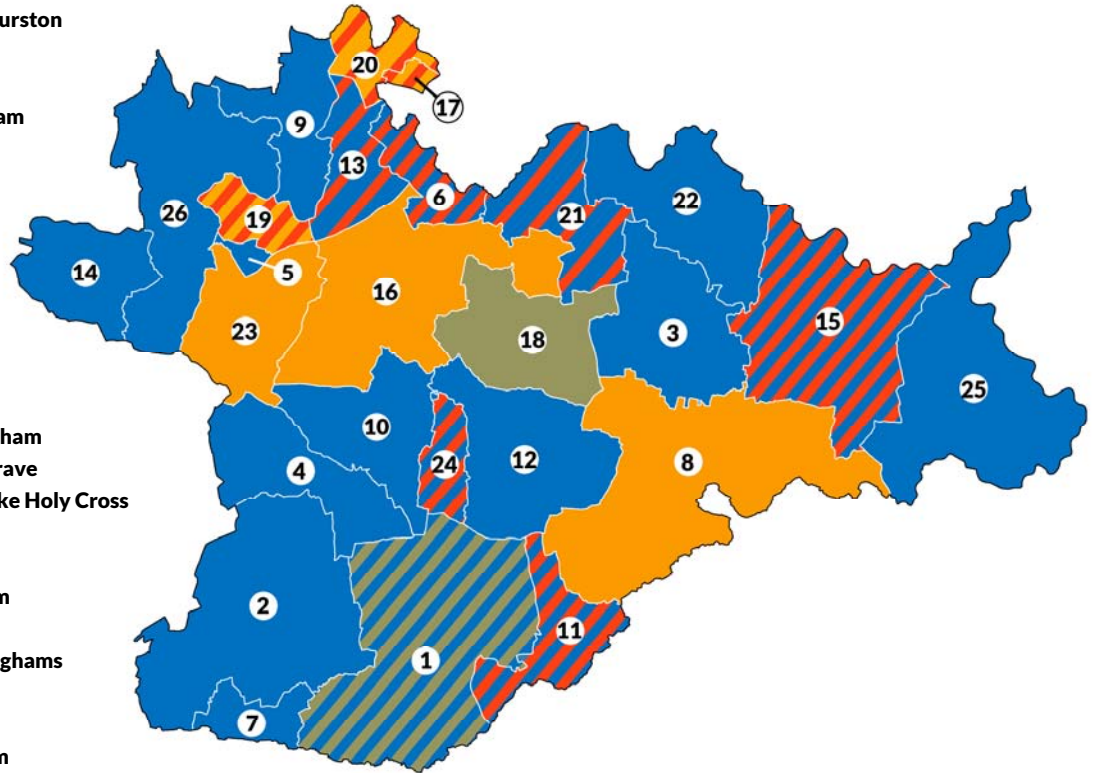

South Norfolk

1. Beck Vale, Dickleburgh and Scole
2. Bressingham and Burston
3. Brooke
4. Bunwell
5. Central Wymondham
6. Cringleford
7. Diss and Roydon
8. Ditchingham and Earsham
9. Easton
10. Forncett
11. Harleston
12. Hempnall
13. Hethersett
14. Hingham and Deopham
15. Loddon and Chedgrave
16. Mulbarton and Stoke Holy Cross
17. New Costessey
18. Newton Flotman
19. North Wymondham
20. Old Costessey
21. Poringland, Framinghams and Trowse
22. Rockland
23. South Wymondham
24. Stratton
25. Thurlton
26. Wicklewood