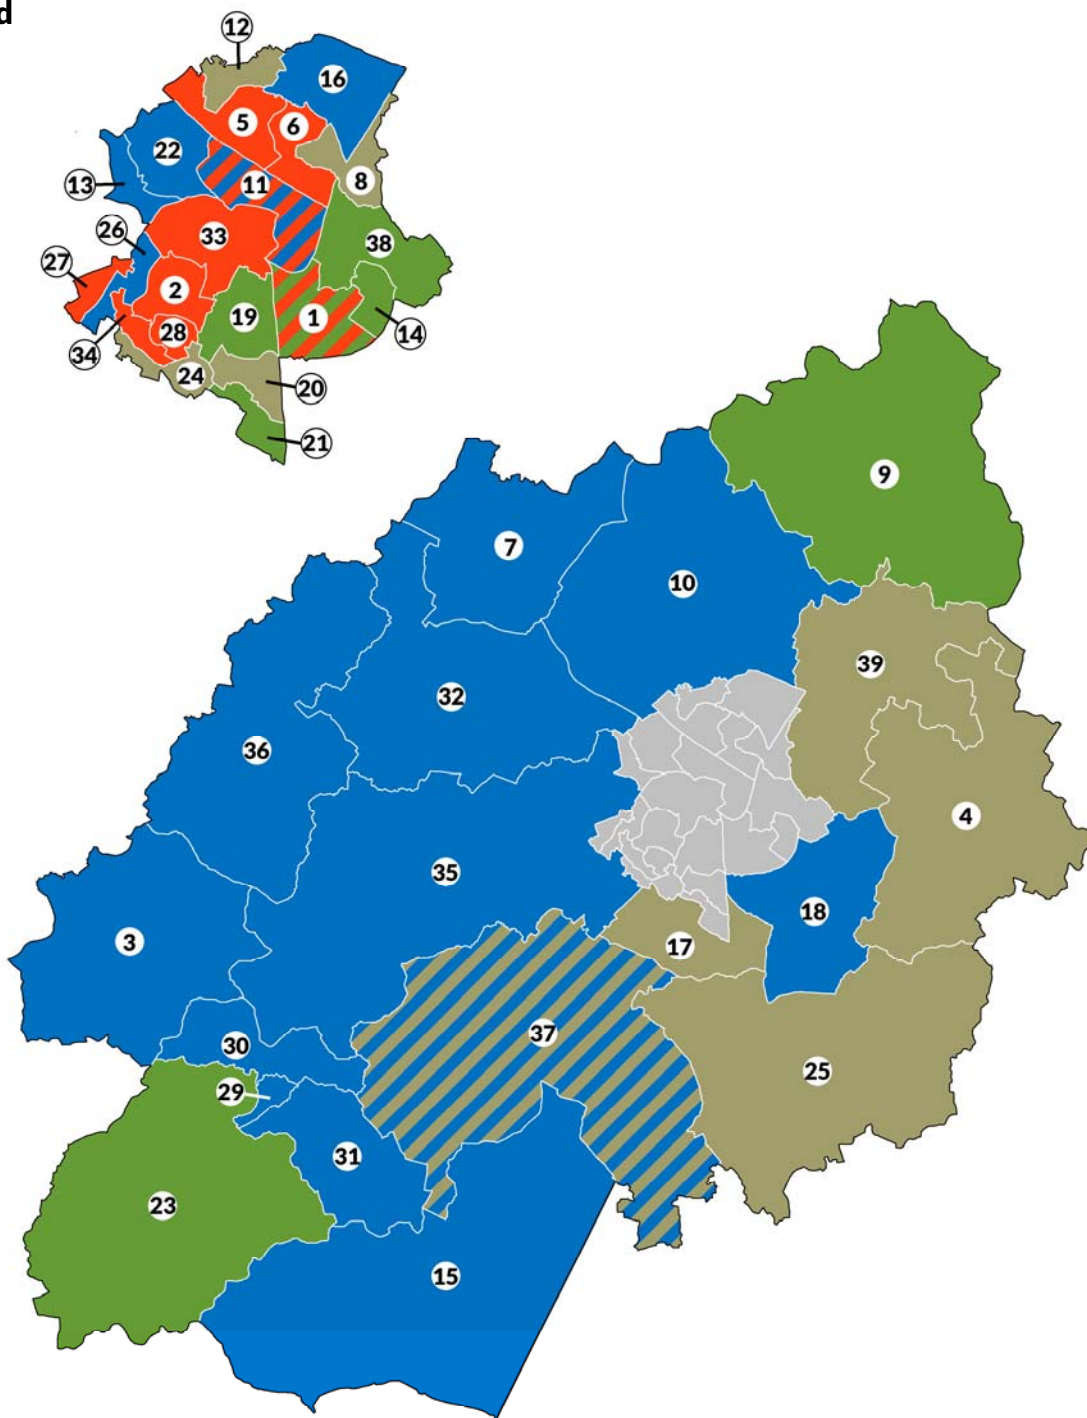

Ashford

1. Aylesford and East Stour	15. Isle of Oxney	28. Stanhope
2. Beaver	16. Kennington	29. Tenterden North
3. Biddenden	17. Kingsnorth Village and Bridgefield	30. Tenterden St Michael's
4. Bircholt	18. Mersham and Sevington South with Finberry	31. Tenterden South
5. Bockhanger	19. Norman	32. Upper Weald
6. Bybrook	20. Park Farm North	33. Victoria
7. Charing	21. Park Farm South	34. Washford
8. Conningbrook and Little Burton Farm	22. Repton	35. Weald Central
9. Downs North	23. Rolvenden & Tenterden West	36. Weald North
10. Downs West	24. Roman	37. Weald South
11. Furley	25. Saxon Shore	38. Willesborough
12. Goat Lees	26. Singleton East	39. Wye with Hinxhill
13. Godinton	27. Singleton West	
14. Highfield