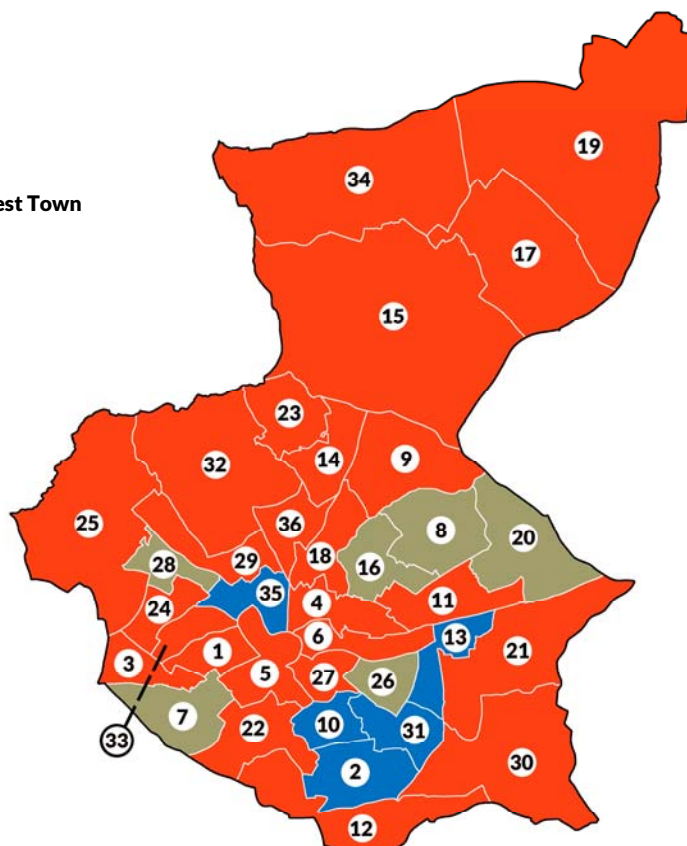

Mansfield

boundary changes

1. Bancroft	19. Netherfield
2. Berry Hill	20. Newlands Forest Town
3. Brick Kiln	21. Oak Tree
4. Carr Bank	22. Oakham
5. Central	23. Park Hall
6. Eakring	24. Penniment
7. Grange Farm	25. Pleasley
8. Holly Forest Town	26. Racecourse
9. Hornby	27. Rock Hill
10. King's Walk	28. Rufford
11. Kingsway Forest Town	29. Sherwood
12. Lindhurst	30. Southwell
13. Ling Forest	31. Thompsons
14. Manor	32. Vale
15. Market Warsop	33. Wainwright
16. Maun Valley Forest Town	34. Warsop Carrs
17. Meden	35. West Bank
18. Mill Lane	36. Yeoman Hill