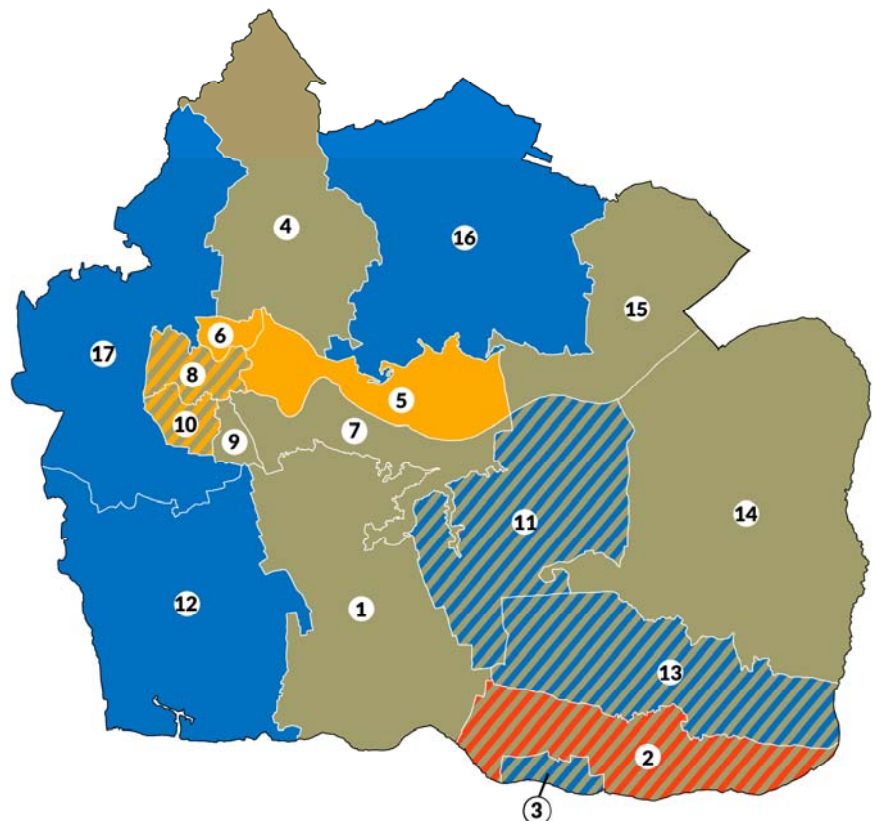

Maldon

1. Althorne
2. Burnham-on-Crouch North
3. Burnham-on-Crouch South
4. Great Totham
5. Heybridge East
6. Heybridge West
7. Maldon East
8. Maldon North
9. Maldon South
10. Maldon West
11. Mayland
12. Purleigh
13. Southminster
14. Tillingham
15. Tollesbury
16. Tolleshunt D'Arcy
17. Wickham Bishops and Woodham