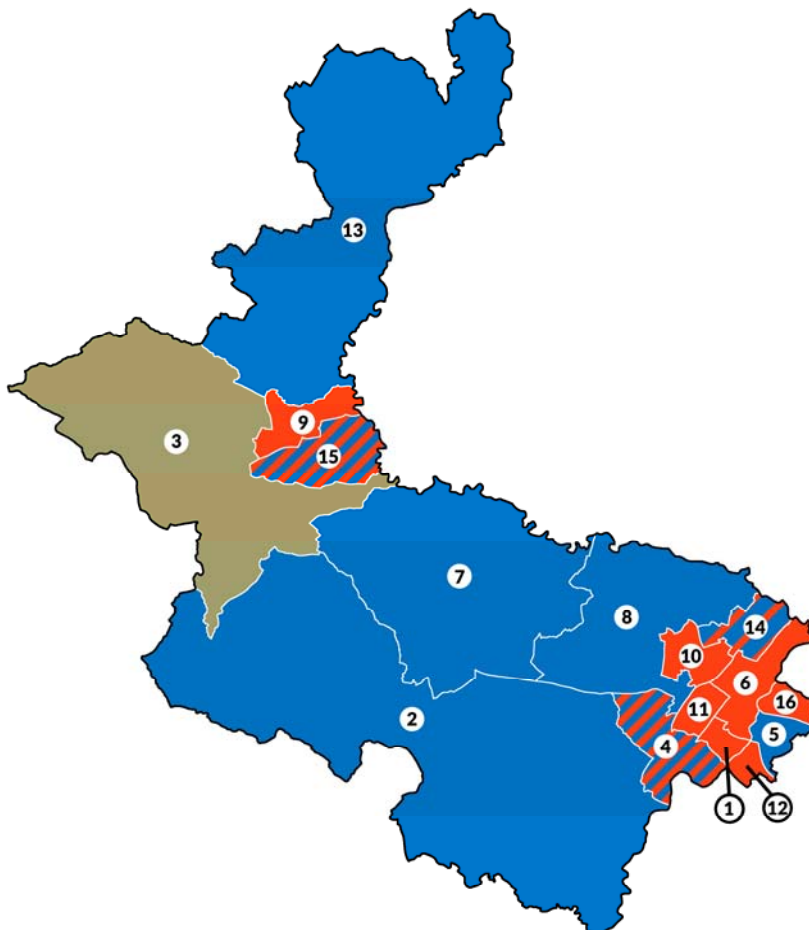

## Louth

25. Scarborough and Seacroft
26. Sibsey and Stickney
27. Spilsby
28. Sutton-on-Sea
29. Tetford and Donington
30. Tetney
31. Trinity
32. Wainfleet
33. Willoughby with Sloothby
34. Winthorpe
35. Withern and Threddlethorpe
36. Woodhall Spa
37. Wragby

## East Riding of Yorkshire

1. Beverley Rural
2. Bridlington Central and Old Town
3. Bridlington North
4. Bridlington South
5. Cottingham North
6. Cottingham South
7. Dale
8. Driffield and Rural
9. East Wolds and Coastal
10. Goole North
11. Goole South
12. Hessele
13. Howden
14. Howdenshire
15. Mid Holderness
16. Minster and Woodmansey
17. North Holderness
18. Pocklington Provincial
19. St Mary's
20. Snaith, Airmyn, Rawcliffe & Marshland
21. South East Holderness
22. South Hunsley
23. South West Holderness
24. Tranby
25. Willerby and Kirk Ella
26. Wolds Weighton

## East Staffordshire

boundary changes

1. Anglesey
2. Bagots and Needwood
3. Blythe
4. Branston
5. Brizlincote
6. Burton and Eaton
7. Crown
8. Dove
9. Heath
10. Horninglow and Outwoods
11. Shobnall
12. Stapenhill
13. Stramshall and Weaver
14. Stretton
15. Town
16. Winshill