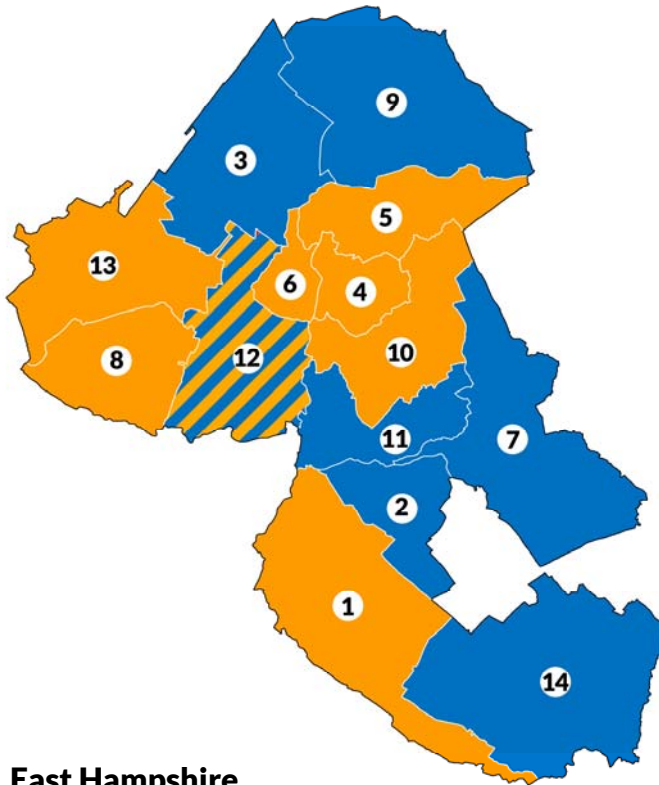

East Cambridgeshire