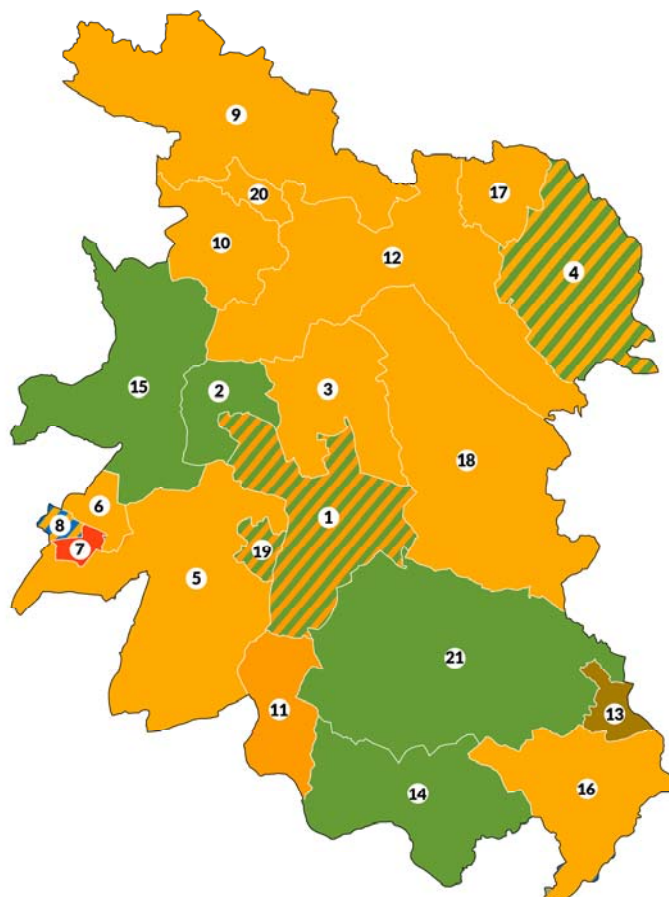

South Oxfordshire

1. Benson and Crowmarsh
2. Berinsfield
3. Chalgrove
4. Chinnor
5. Cholsey
6. Didcot North East
7. Didcot South
8. Didcot West
9. Forest Hill and Holton
10. Garsington and Horspath
11. Goring
12. Haseley Brook
13. Henley-on-Thames
14. Kidmore End and Whitchurch
15. Sandford and the Wittenhams
16. Sonning Common
17. Thame
18. Wallingford
19. Watlington
20. Wheatley
21. Woodcote and Rotherfield