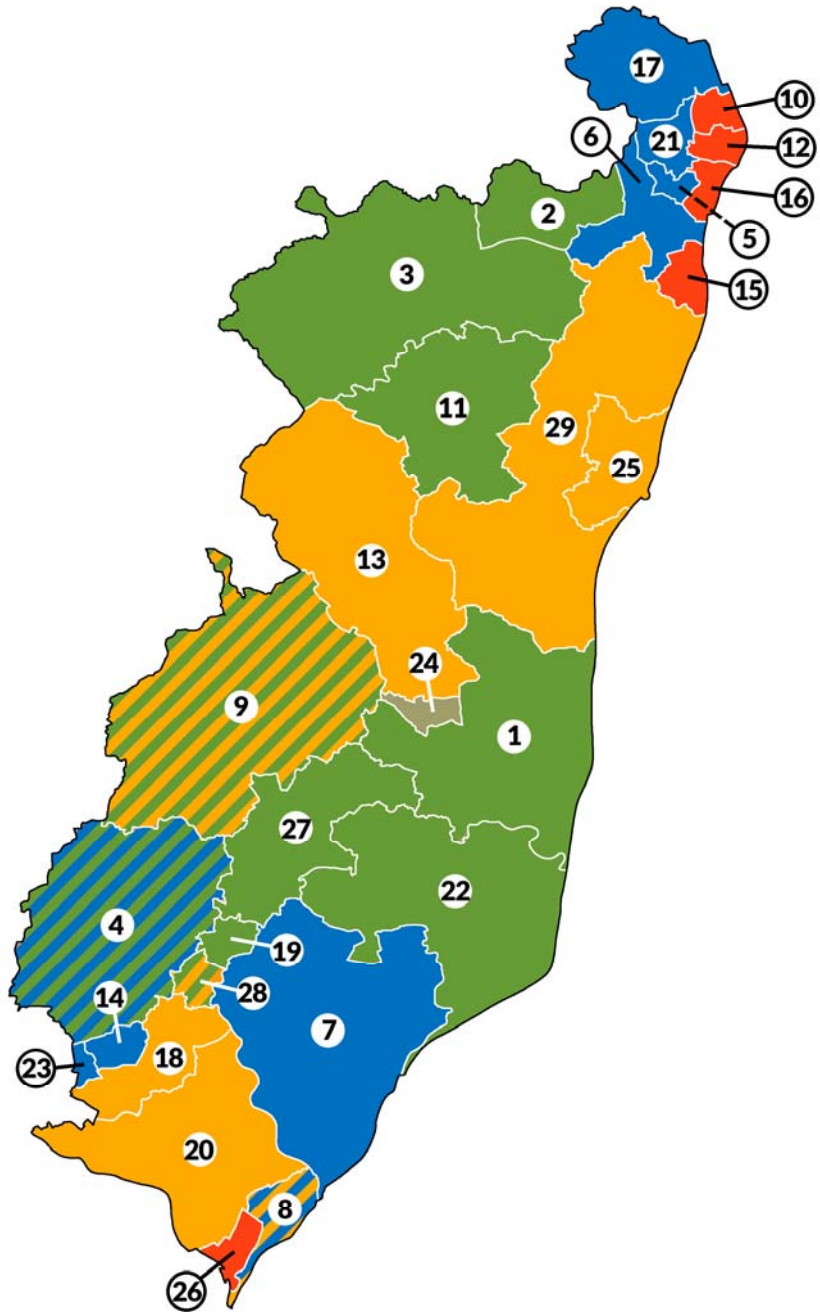

East Suffolk

1. Aldeburgh and Leiston
2. Beccles and Worlingham
3. Bungay and Wainford
4. Carlford and Fynn Valley
5. Carlton and Whitton
6. Carlton Colville
7. Deben
8. Eastern Felixstowe
9. Framlingham
10. Gunton and St Margarets
11. Halesworth and Blything
12. Harbour and Normanston
13. Kelsale and Yoxford
14. Kesgrave
15. Kessingland
16. Kirkley and Pakefield
17. Lothingland
18. Martlesham and Purdis Farm
19. Melton
20. Orwell and Villages
21. Oulton Broad
22. Rendlesham and Orford
23. Rushmere St Andrew
24. Saxmundham
25. Southwold
26. Western Felixstowe
27. Wickham Market
28. Woodbridge
29. Wrentham, Wangford and Westleton