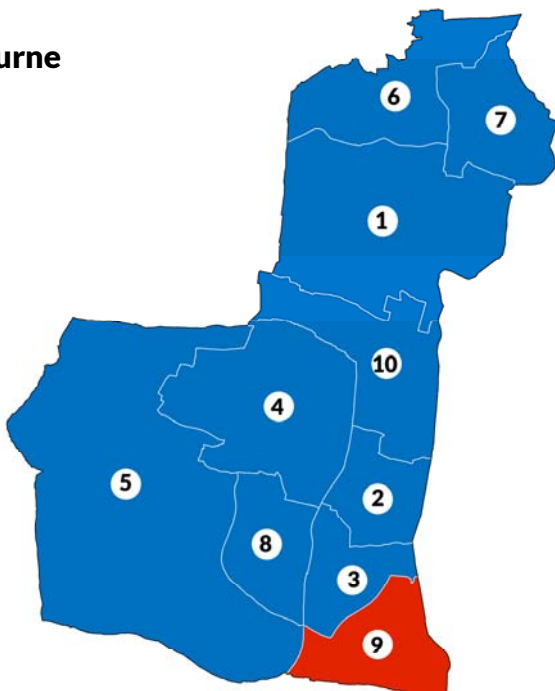

Broxbourne

1. Broxbourne and Hoddesdon South
2. Cheshunt North
3. Cheshunt South and Theobalds
4. Flamstead End
5. Goffs Oak
6. Hoddesdon North
7. Hoddesdon Town and Rye Park
8. Rosedale and Bury Green
9. Waltham Cross
10. Wormley and Turnford