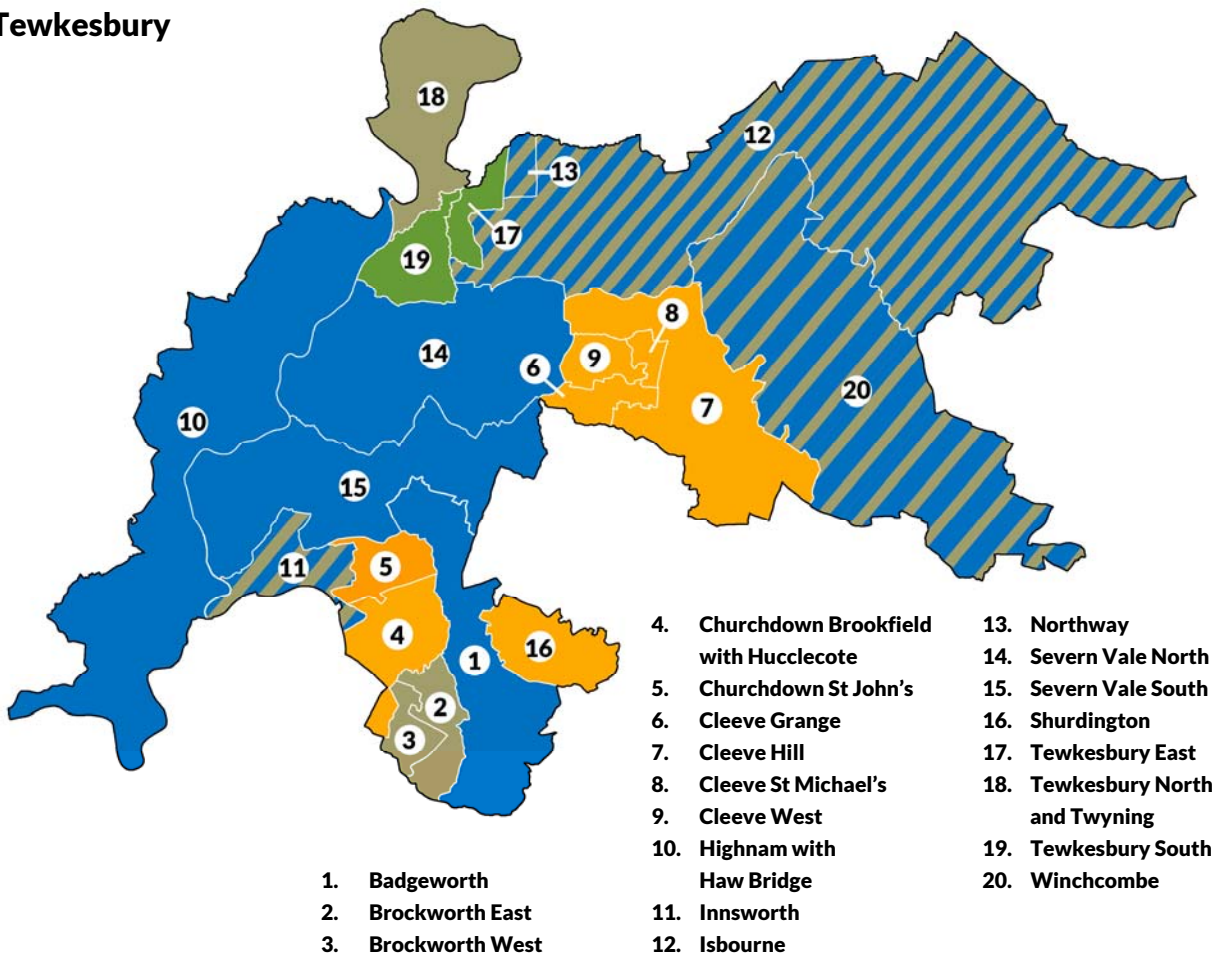

Tewkesbury