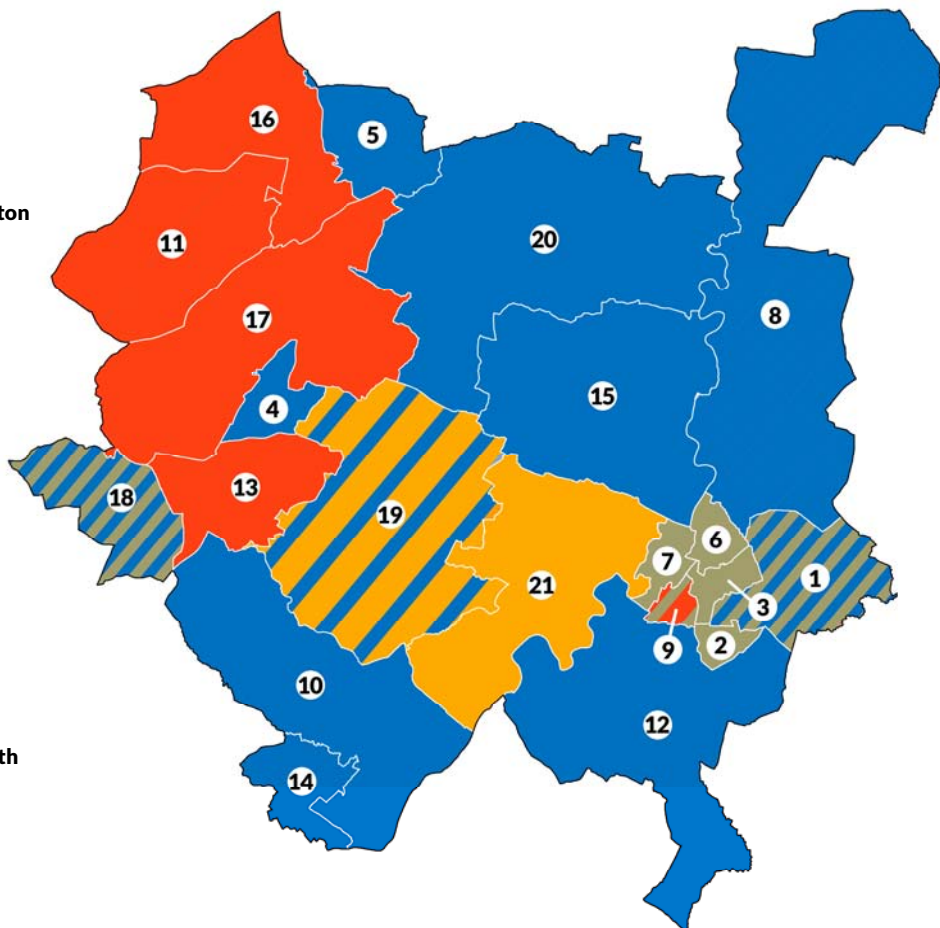

Newark and Sherwood

1. Balderton North and Coddington
2. Balderton South
3. Beacon
4. Bilsthorpe
5. Boughton
6. Bridge
7. Castle
8. Collingham
9. Devon
10. Dover Beck
11. Edwinstowe and Clipstone
12. Farnon and Fernwood
13. Farnsfield
14. Lowdham
15. Markham
16. Ollerton
17. Rainworth North and Rufford
18. Rainworth South and Blidworth
19. Southwell
20. Sutton-on-Trent
21. Trent