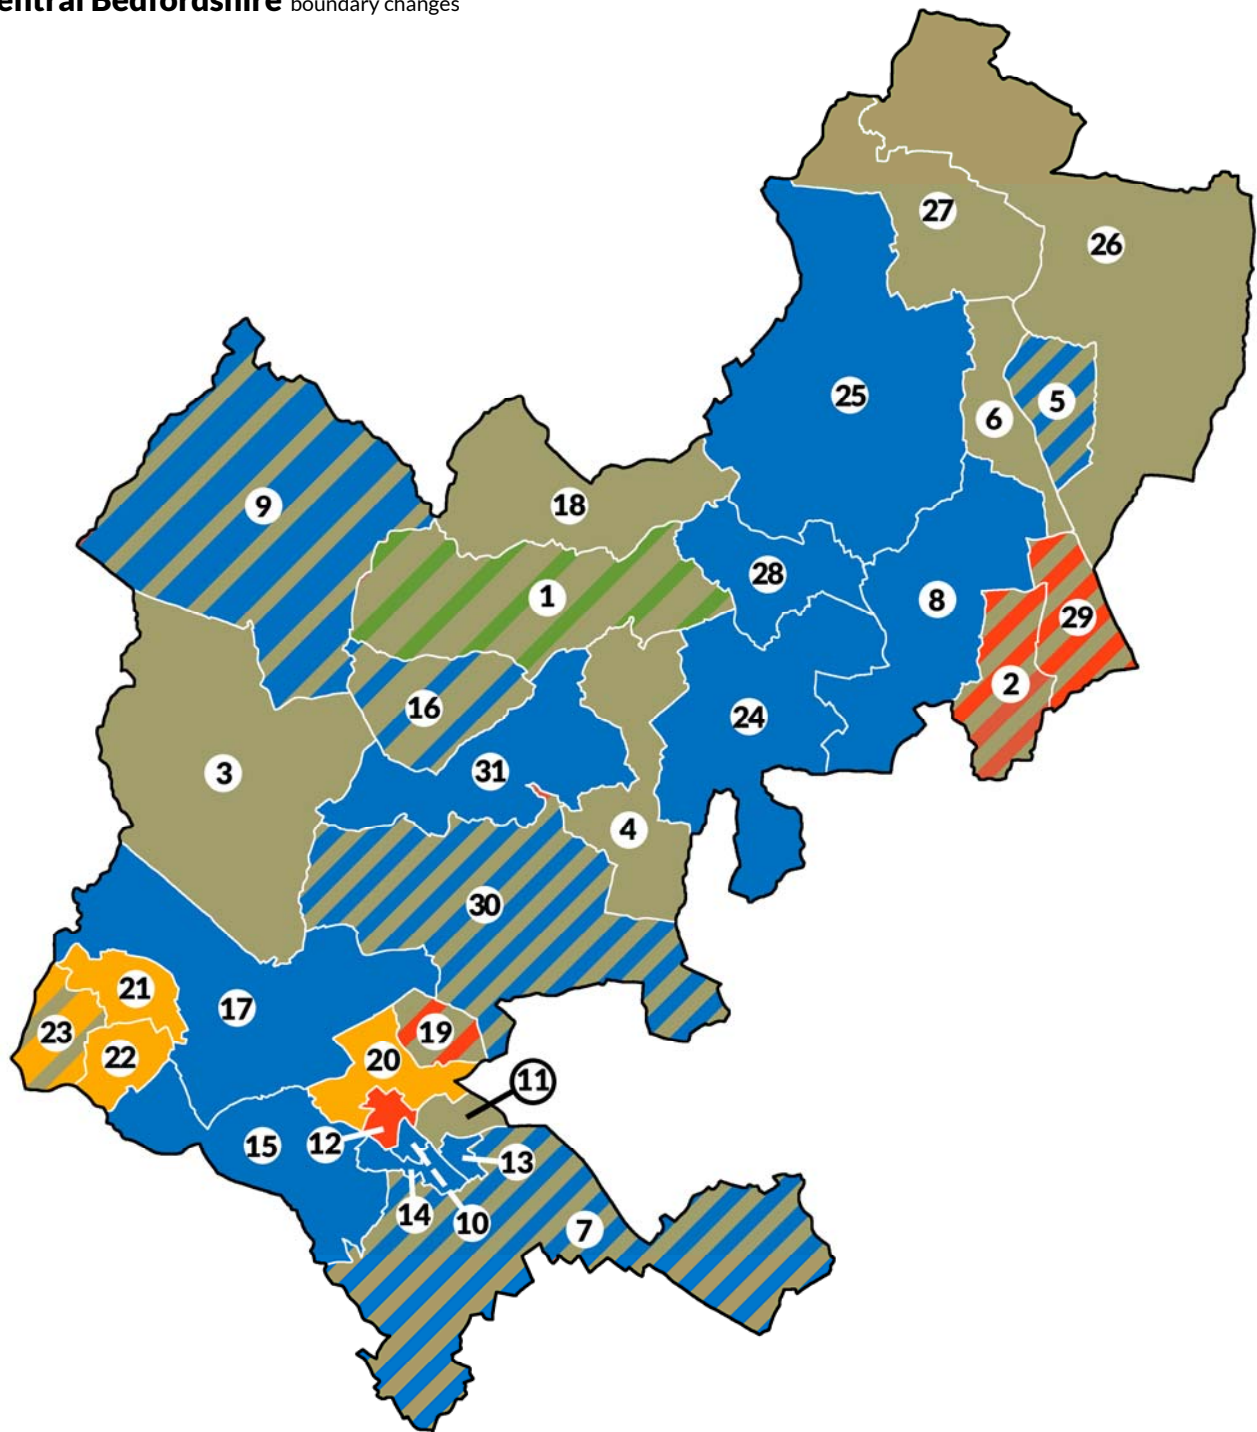

Central Bedfordshire boundary changes

1. Ampthill	12. Dunstable North	23. Leighton Linlade West
2. Arlesey and Fairfield	13. Dunstable South	24. Meppershall and Shillington
3. Aspley and Woburn	14. Dunstable West	25. Northill
4. Barton-le-Clay and Silsoe	15. Eaton Bray	26. Potton
5. Biggleswade East	16. Flitwick	27. Sandy
6. Biggleswade West	17. Heath and Reach	28. Shefford
7. Caddington	18. Houghton Conquest and Haynes	29. Stotfold
8. Clifton, Henlow and Langford	19. Houghton Regis East	30. Toddington
9. Cranfield and Marston Moretaine	20. Houghton Regis West	31. Westoning, Flitton and Greenfield
10. Dunstable Central	21. Leighton Linlade North	
11. Dunstable East	22. Leighton Linlade South