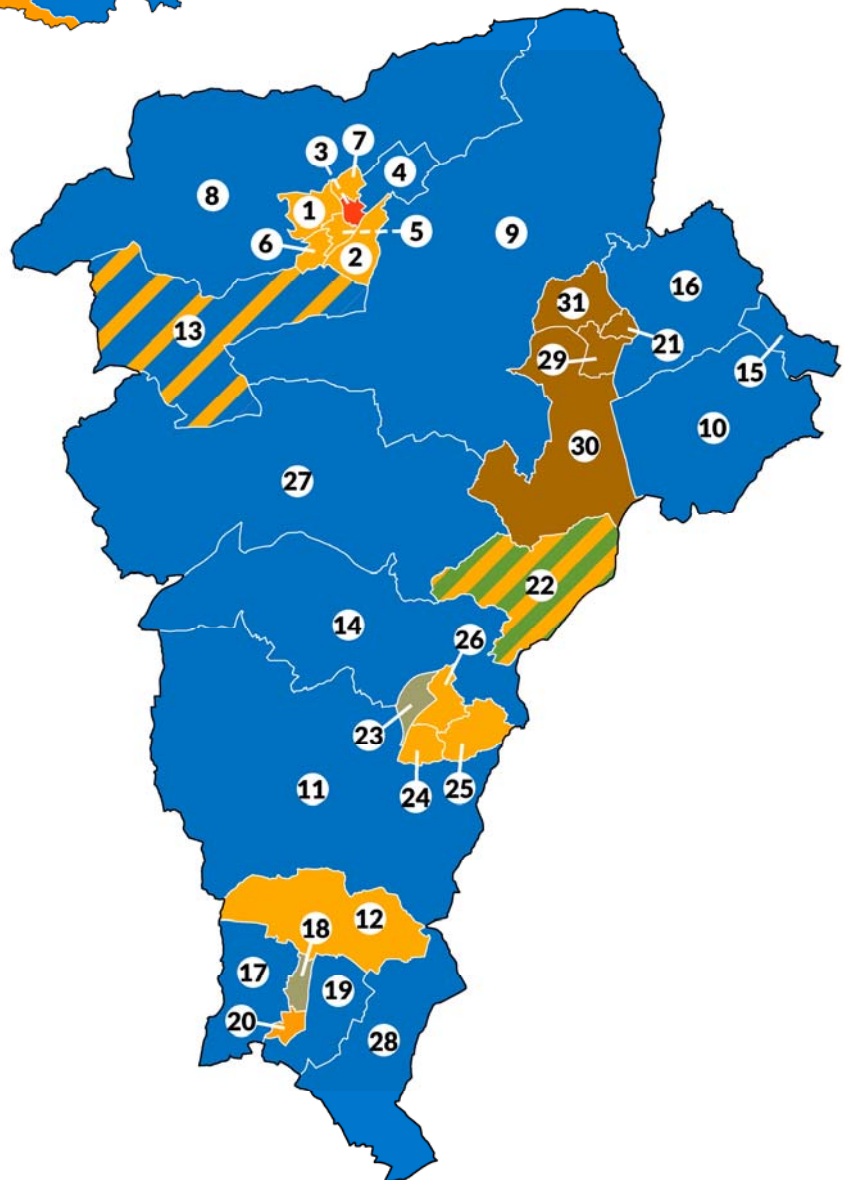

East Hampshire

1. Alton
2. Amery
3. Alton Ashdell
4. Alton Eastbrooke
5. Alton Holybourne
6. Alton Westbrooke
7. Alton Whitedown
8. Alton Wooteys
9. Bentworth and Froyle
10. Binsted, Bentley and Selborne
11. Bramshott and Liphook
12. Buriton and East Meon
13. Clanfield
14. Four Marks and Medstead
15. Froxfield, Sheet and Steep
16. Grayshott
17. Headley
18. Horndean Catherington
19. Horndean Downs
20. Horndean Kings and Blendworth
21. Horndean Murray
22. Lindford
23. Liss
24. Petersfield Bell Hill
25. Petersfield Causeway
26. Petersfield Heath
27. Petersfield St Peter's
28. Ropley, Hawkley and Hangers
29. Rowlands Castle
30. Whitehill Chase
31. Whitehill Hogmoor and Greatham
32. Whitehill Pinewood