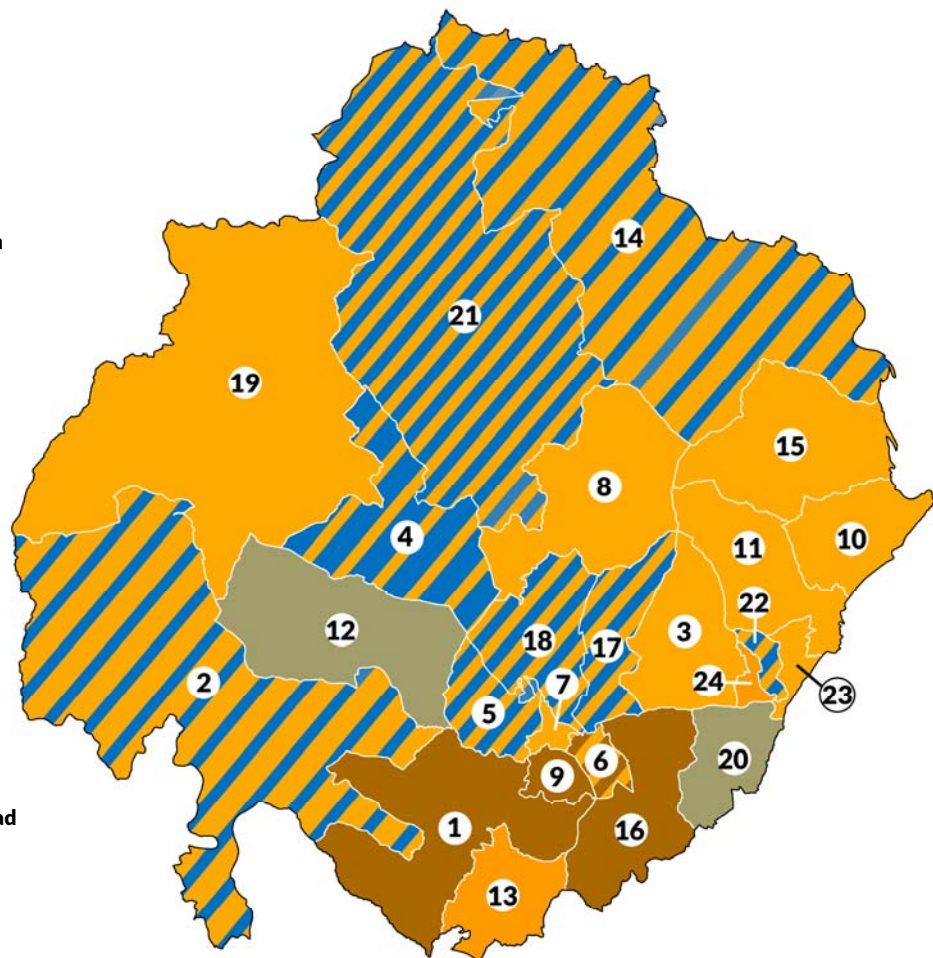

Teignbridge

1. Ambrook
2. Ashburton and Buckfastleigh
3. Bishopsteignton
4. Bovey
5. Bradley
6. Buckland and Milber
7. Bushell
8. Chudleigh
9. College
10. Dawlish North East
11. Dawlish South West
12. Haytor
13. Ipplepen
14. Kenn Valley
15. Kenton and Starcross
16. Kerswell-with-Combe
17. Kingsteignton East
18. Kingsteignton West
19. Moretonhampstead
20. Shaldon and Stokeinteignhead
21. Teign Valley
22. Teignmouth Central
23. Teignmouth East
24. Teignmouth West