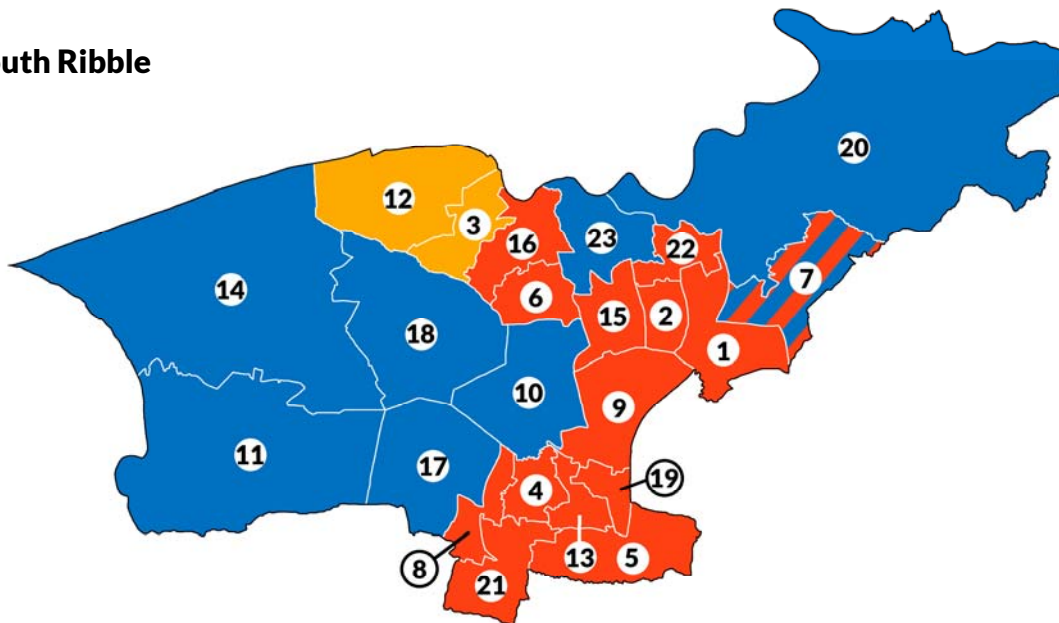

South Ribble

1. Bamber Bridge East	9. Farington East	17. Moss Side
2. Bamber Bridge West	10. Farington West	18. New Longton and Hutton East
3. Broad Oak	11. Hoole	19. St Ambrose
4. Broadfield	12. Howick and Priory	20. Samlesbury and Walton
5. Buckshaw and Worden	13. Leyland Central	21. Seven Stars
6. Charnock	14. Longton and Hutton West	22. Walton-le-Dale East
7. Coupe Green and Gregson Lane	15. Lostock Hall	23. Walton-le-Dale West
8. Earnshaw Bridge	16. Middleforth