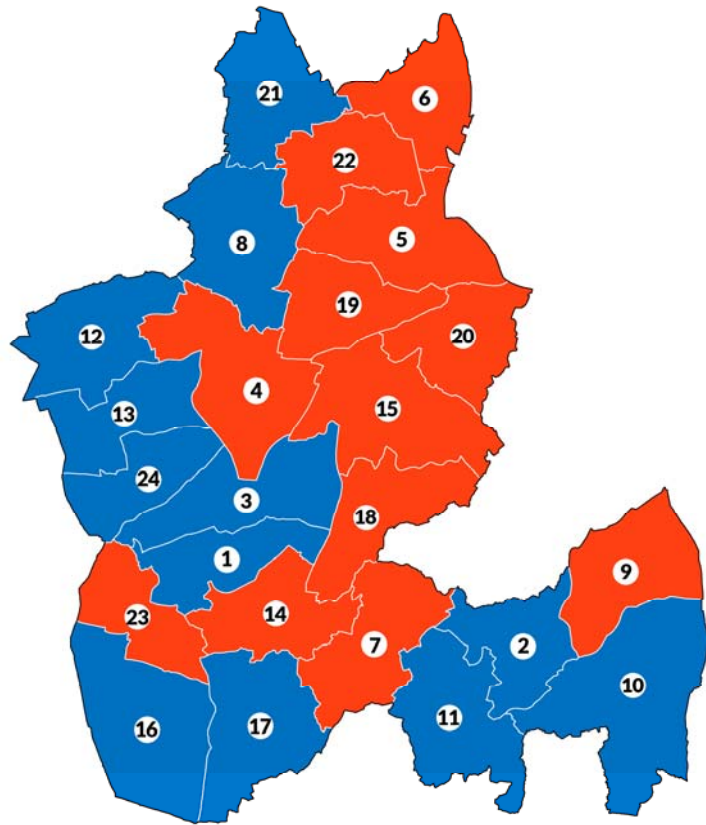

Dudley

1. Amblecote
2. Belle Vale
3. Brierley Hill
4. Brockmoor and Pensnett
5. Castle and Priory
6. Coseley East
7. Cradley and Wollescote
8. Gornal
9. Halesowen North
10. Halesowen South
11. Hayley Green and Cradley South
12. Kingswinford North and Wall Heath
13. Kingswinford South
14. Lye and Stourbridge North
15. Netherton, Woodside and St Andrew's
16. Norton
17. Pedmore and Stourbridge East
18. Quarry Bank and Dudley Wood
19. St James
20. St Thomas
21. Sedgley
22. Upper Gornal and Woodsetton
23. Wollaston and Stourbridge Town
24. Wordsley