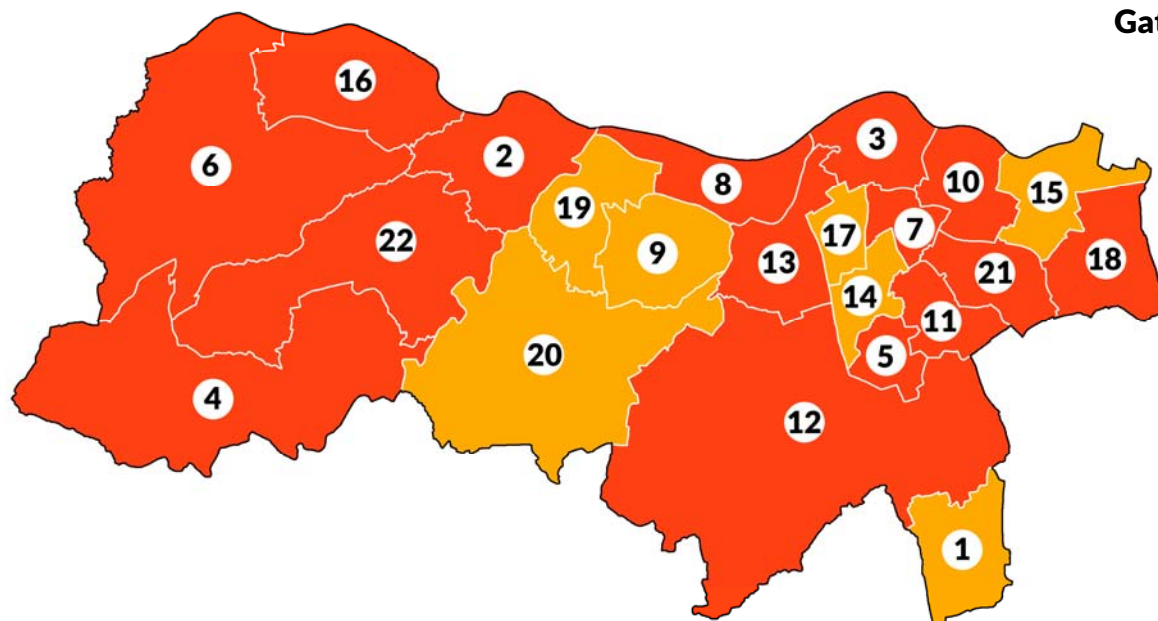

Gateshead

1. Birtley	9. Dunston Hill and Whickham E.	17. Saltwell
2. Blaydon	10. Felling	18. Wardley and Leam Lane
3. Bridges	11. High Fell	19. Whickham North
4. Chopwell and Rowlands Gill	12. Lamesley	20. Whickham S. and Sunnyside
5. Chowdene	13. Lobley Hill and Bensham	21. Windy Nook and Whitehills
6. Crawcrook and Greenside	14. Low Fell	22. Winlaton and High Spen
7. Deckham	15. Pelaw and Heworth	
8. Dunston and Teams	16. Ryton, Crookhill and Stella	

Gedling

1. Bestwood St Albans
2. Calverton
3. Carlton
4. Carlton Hill
5. Cavendish
6. Cowick
7. Coppioce
8. Daybrook
9. Dumbles
10. Erenhale
11. Gedling
12. Netherfield
13. Newstead Abbey
14. Phoenix
15. Plains
16. Porchester
17. Redhill
18. Trent Valley
19. Woodthorpe