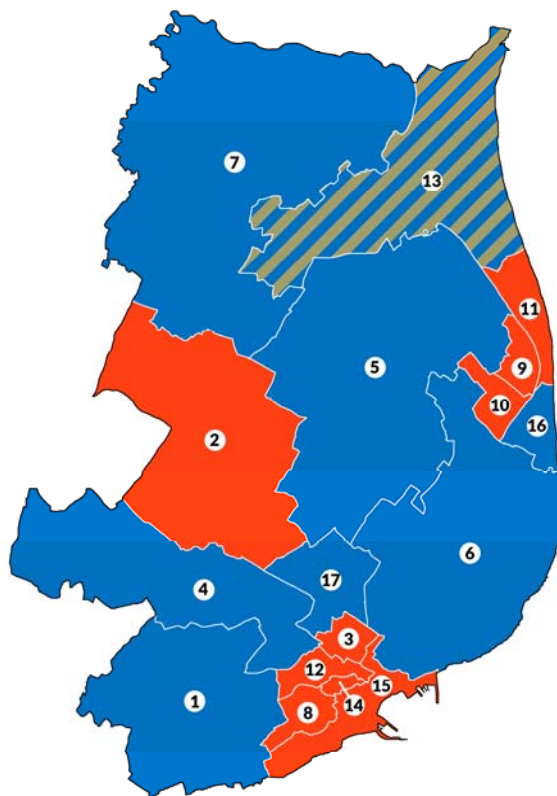

Dover

1. Alkham and Caple-le-Ferne
2. Aylesham, Eythorne and Shepherdswell
3. Buckland
4. Dover Downs and River
5. Eastry Rural
6. Guston, Kingsdown and St Margaret's-at-Cliffe
7. Little Stour and Ashstone
8. Maxton and Elms Vale
9. Middle Deal
10. Mill Hill
11. North Deal
12. St Radigund's
13. Sandwich
14. Tower Hamlets
15. Town and Castle
16. Walmer
17. Whitfield