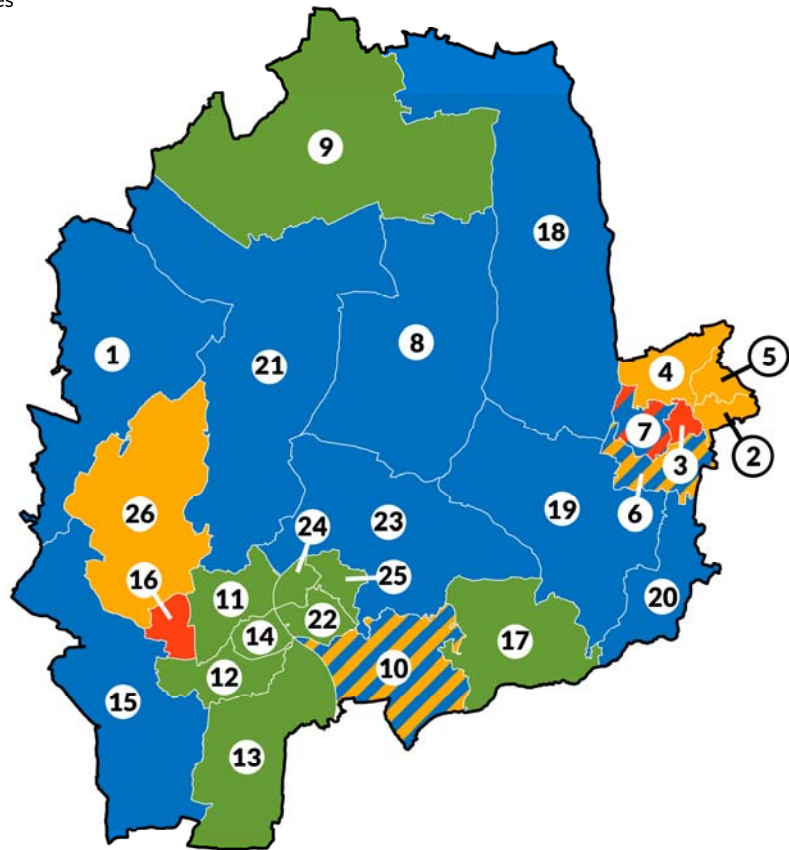

East Hertfordshire boundary changes

1. Aston,
2. Datchworth and Walkern
3. Bishop's Stortford All Saints
4. Bishop's Stortford Central
5. Bishop's Stortford North
6. Bishop's Stortford Parsonage
7. Bishop's Stortford South
8. Bishop's Stortford Thorley Manor
9. Braughing and Standon
10. Buntingford
11. Great Amwell and Stansteds
12. Hertford Bengoe
13. Hertford Castle
14. Hertford Heath and Brickendon
15. Hertford Kingsmead
16. Hertford Rural
17. Hertford Sele
18. Hunsdon
19. Little Hadham and the Pelhams
20. Much Hadham
21. Sawbridgeworth
22. The Mundens
23. Ware Priory
24. Ware Rural
25. Ware St Mary's
26. Ware Trinity
27. Watton-at-Stone