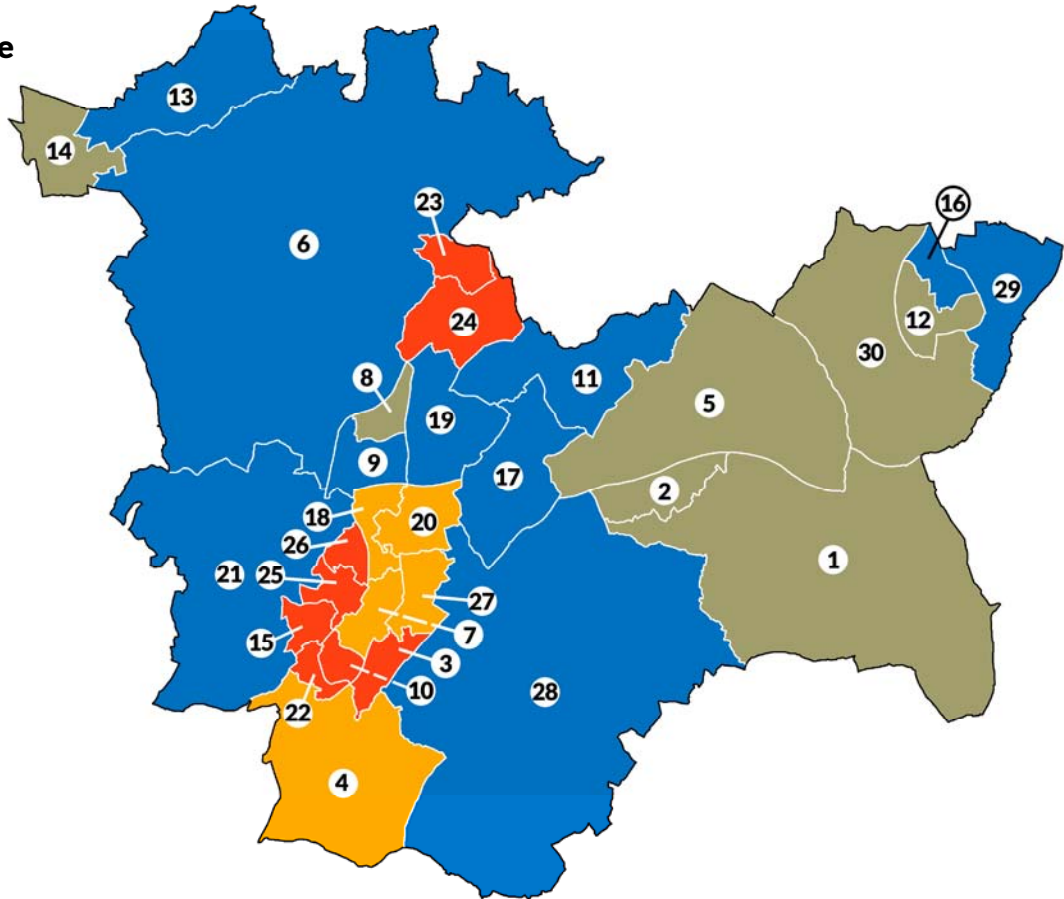

Bromsgrove

1. Alvechurch South	7. Bromsgrove Central	15. Hill Top	23. Rubery North
2. Alvechurch Village	8. Catshill North	16. Hollywood	24. Rubery South
3. Aston Fields	9. Catshill South	17. Lickey Hills	25. Sanders Park
4. Avoncroft	10. Charford	18. Lowes Hill	26. Sidemoor
5. Barnt Green and Hopwood	11. Cofton	19. Marlbrook	27. Slideslow
6. Belbroughton and Romsley	12. Drakes Cross	20. Norton	28. Tardebigge
	13. Hagley East	21. Perryfields	29. Wythall East
	14. Hagley West	22. Rock Hill	30. Wythall West