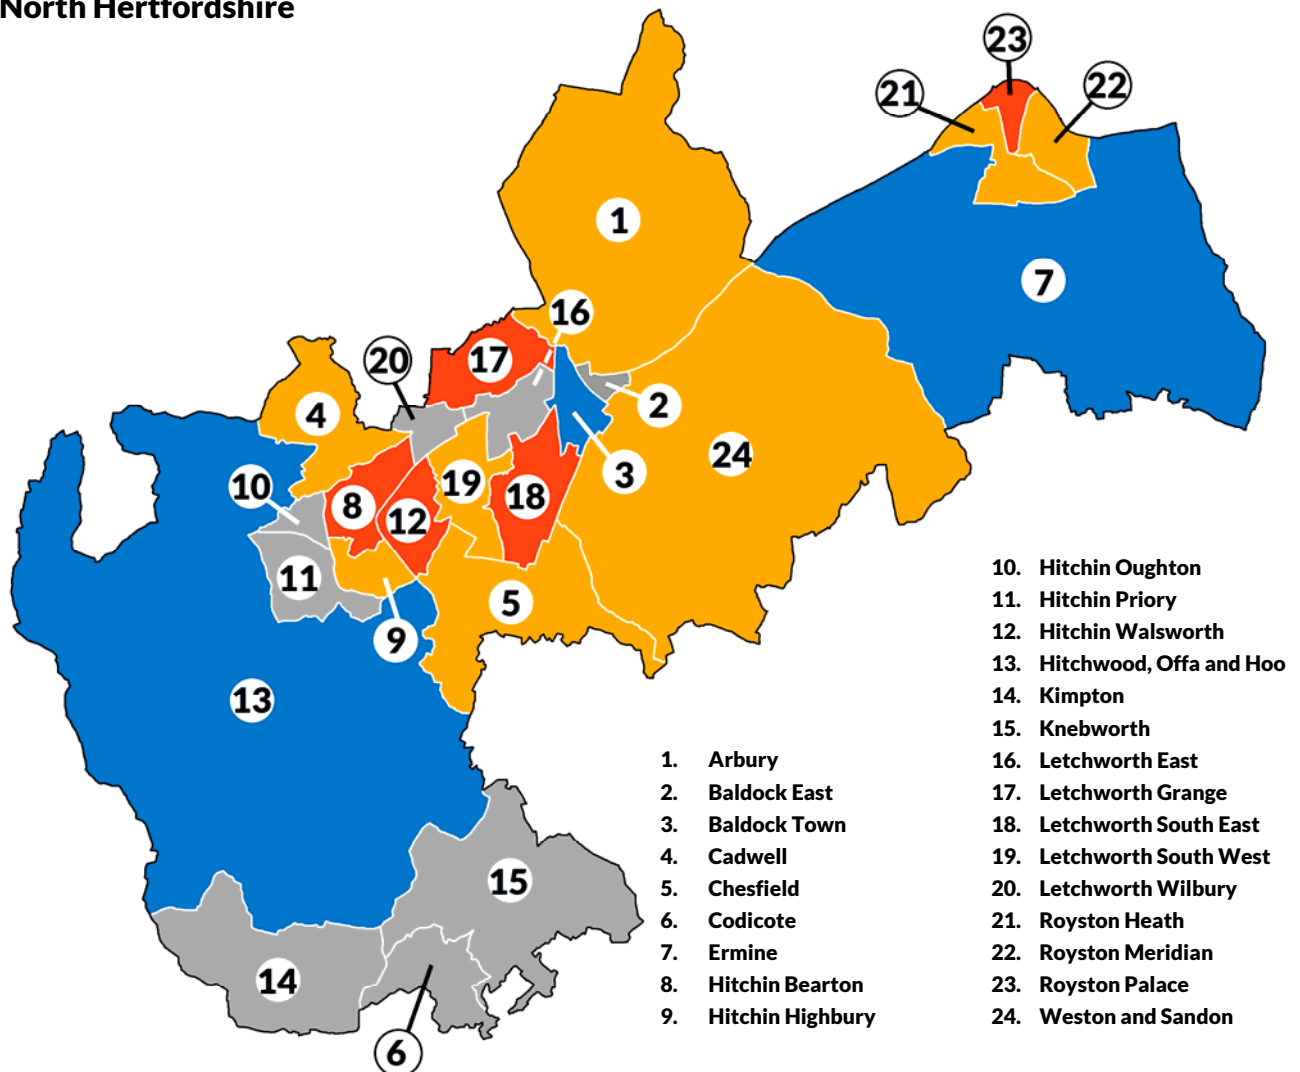

North Hertfordshire

1. Arbury
2. Baldock East
3. Baldock Town
4. Cadwell
5. Chesfield
6. Codicote
7. Ermine
8. Hitchin Bearton
9. Hitchin Highbury
10. Hitchin Oughton
11. Hitchin Priory
12. Hitchin Walsworth
13. Hitchwood, Offa and Hoo
14. Kimpton
15. Knebworth
16. Letchworth East
17. Letchworth Grange
18. Letchworth South East
19. Letchworth South West
20. Letchworth Wilbury
21. Royston Heath
22. Royston Meridian
23. Royston Palace
24. Weston and Sandon