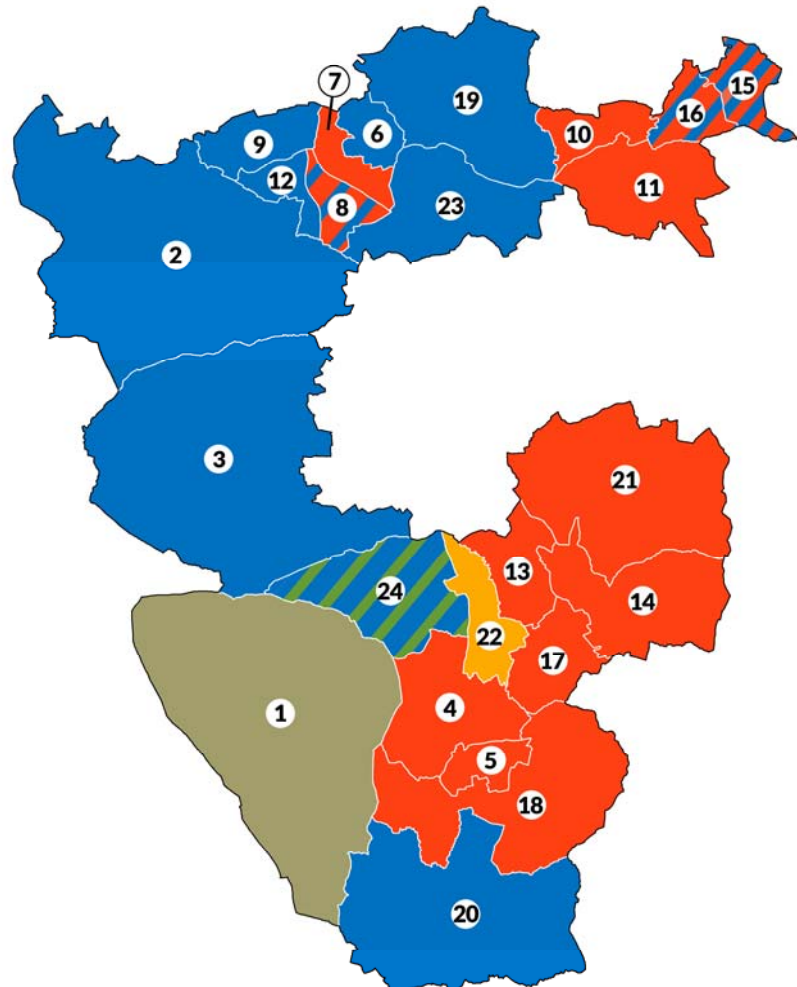

North East Derbyshire

1. Ashover
2. Barlow and Holmesfield
3. Brampton and Walton
4. Clay Cross North
5. Clay Cross South
6. Coal Aston
7. Dronfield North
8. Dronfield South
9. Dronfield Woodhouse
10. Eckington North
11. Eckington South and Renishaw
12. Gosforth Valley
13. Grassmoor
14. Holmewood and Heath
15. Killamarsh East
16. Killamarsh West
17. North Wingfield Central
18. Pilsley and Morton
19. Ridgeway and Marsh Lane
20. Shirland
21. Sutton
22. Tupton
23. Unstone
24. Wingerworth