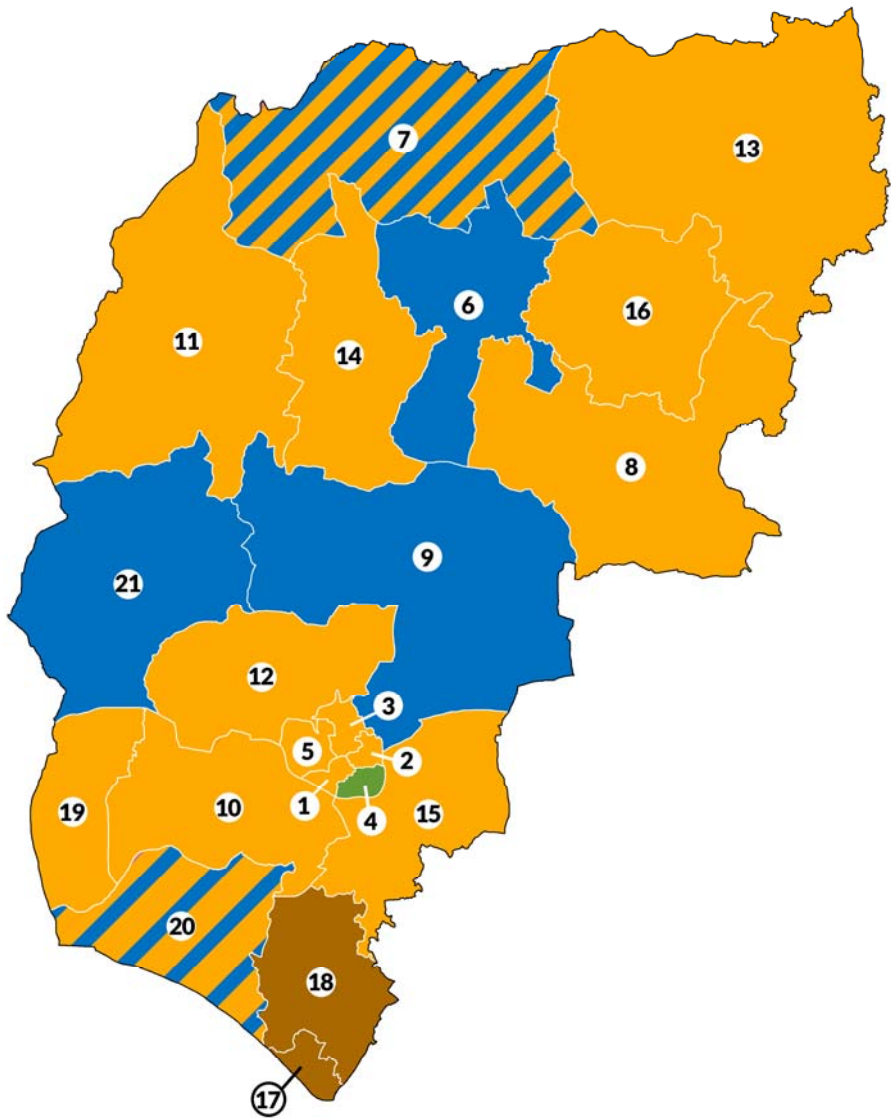

Chichester

1. Chichester Central
2. Chichester East
3. Chichester North
4. Chichester South
5. Chichester West
6. Easebourne
7. Fernhurst
8. Fittleworth
9. Goodwood
10. Harbour Villages
11. Harting
12. Lavant
13. Loxwood
14. Midhurst
15. North Mundham and Tangmere
16. Petworth
17. Selsey South
18. Sidlesham with Selsey North
19. Southbourne
20. The Witterings
21. Westbourne