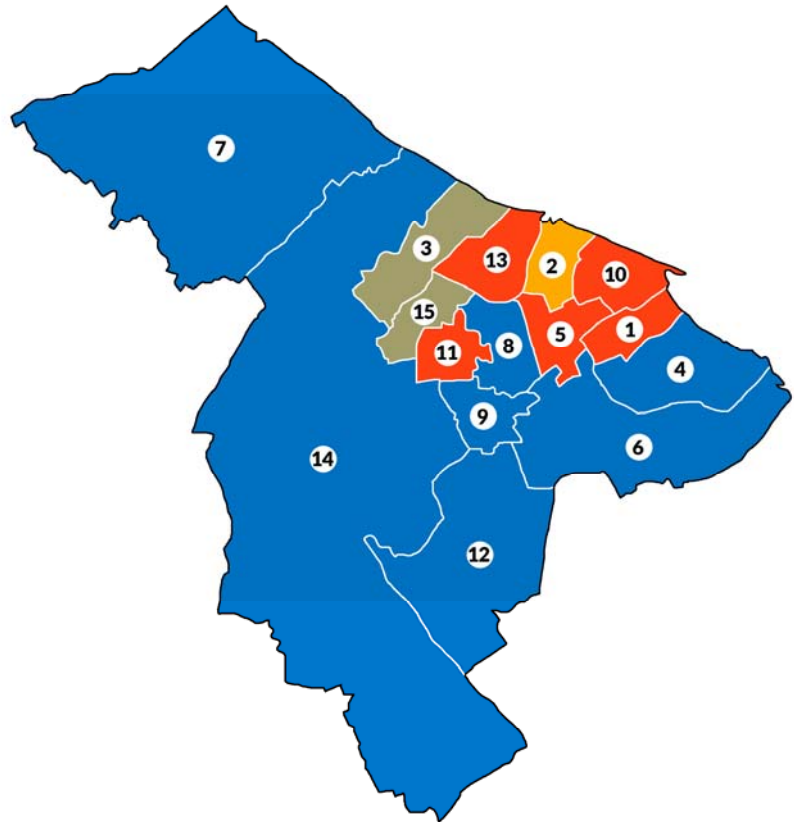

North East Lincolnshire

1. Croft Baker
2. East Marsh
3. Freshney
4. Haverstoe
5. Heneage
6. Humberston and New Waltham
7. Immingham
8. Park
9. Scartho
10. Sidney Sussex
11. South
12. Waltham
13. West Marsh
14. Wolds
15. Yarborough