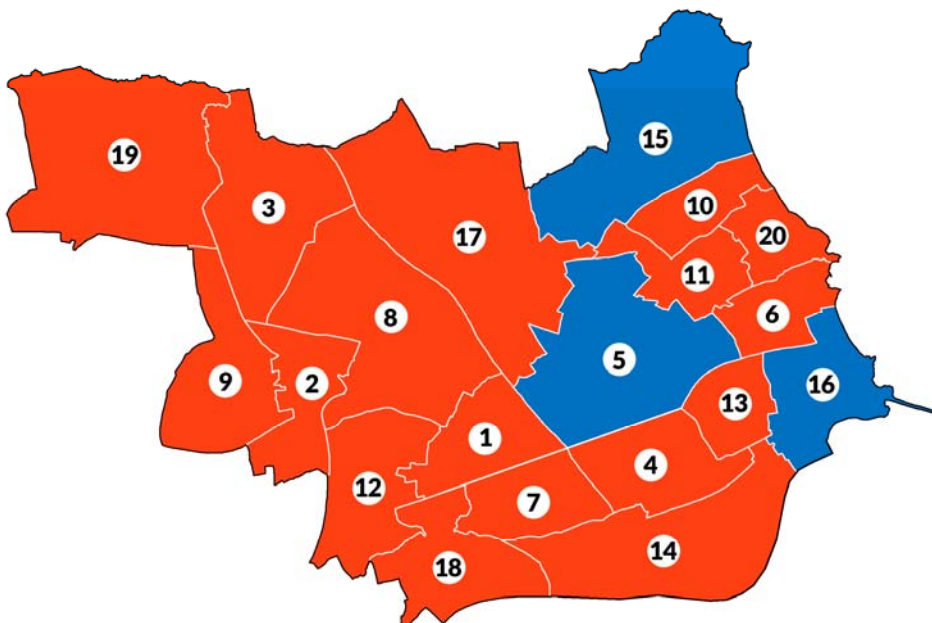

North Tyneside

1. Battle Hill
2. Benton
3. Camperdown
4. Chirton
5. Collingwood
6. Cullercoats
7. Howdon
8. Killingworth
9. Longbenton
10. Monkseaton North
11. Monkseaton South
12. Northumberland
13. Preston
14. Riverside
15. St Mary's
16. Tynemouth
17. Valley
18. Wallsend
19. Weetslade
20. Whitley Bay