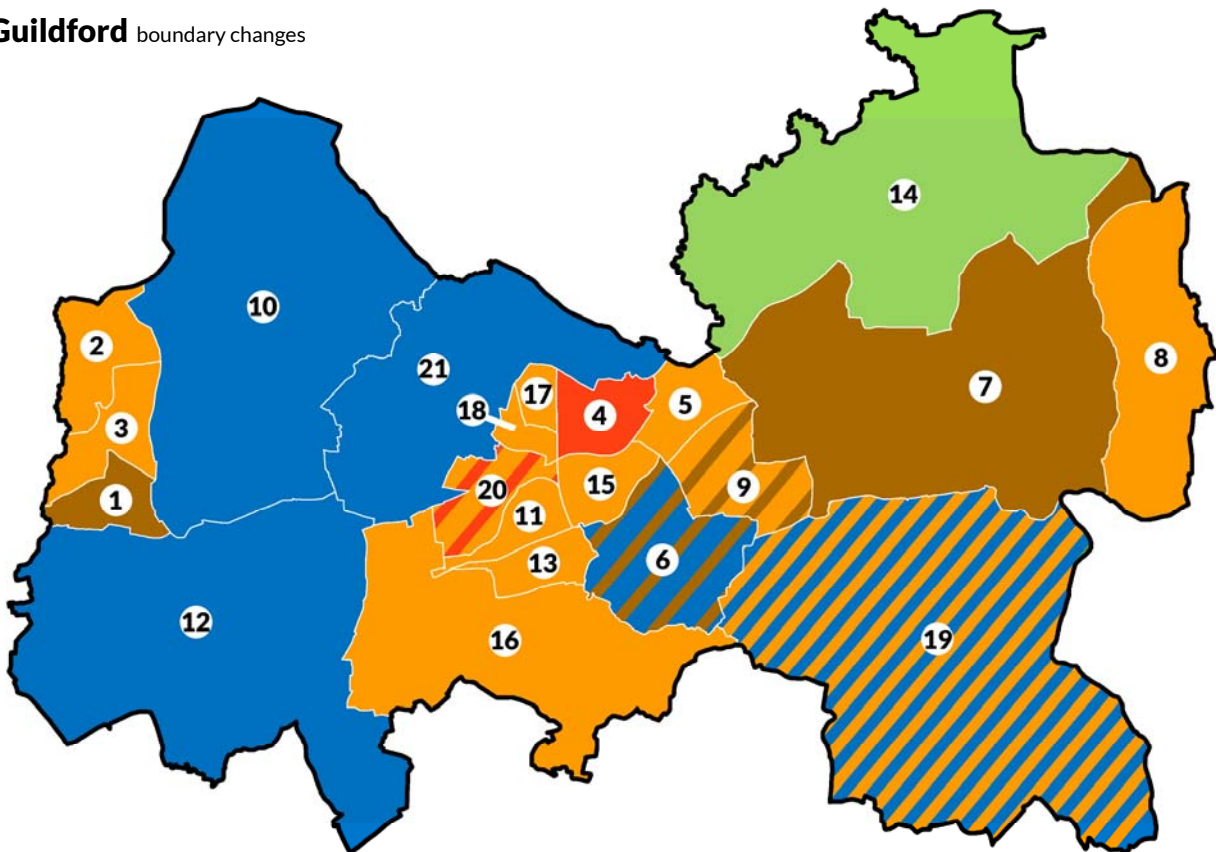

Guildford boundary changes

1. Ash South	8. Effingham	15. Shalford
2. Ash Vale	9. Merrow	16. Stoke
3. Ash Wharf	10. Normandy and Pirbright	17. Stoughton North
4. Bellfields and Slyfield	11. Onslow	18. Stoughton South
5. Burpham	12. Pilgrims	19. Tillingbourne
6. Castle	13. St Nicolas	20. Westborough
7. Clandon and Horsley	14. Send and Lovelace	21. Worplesdon