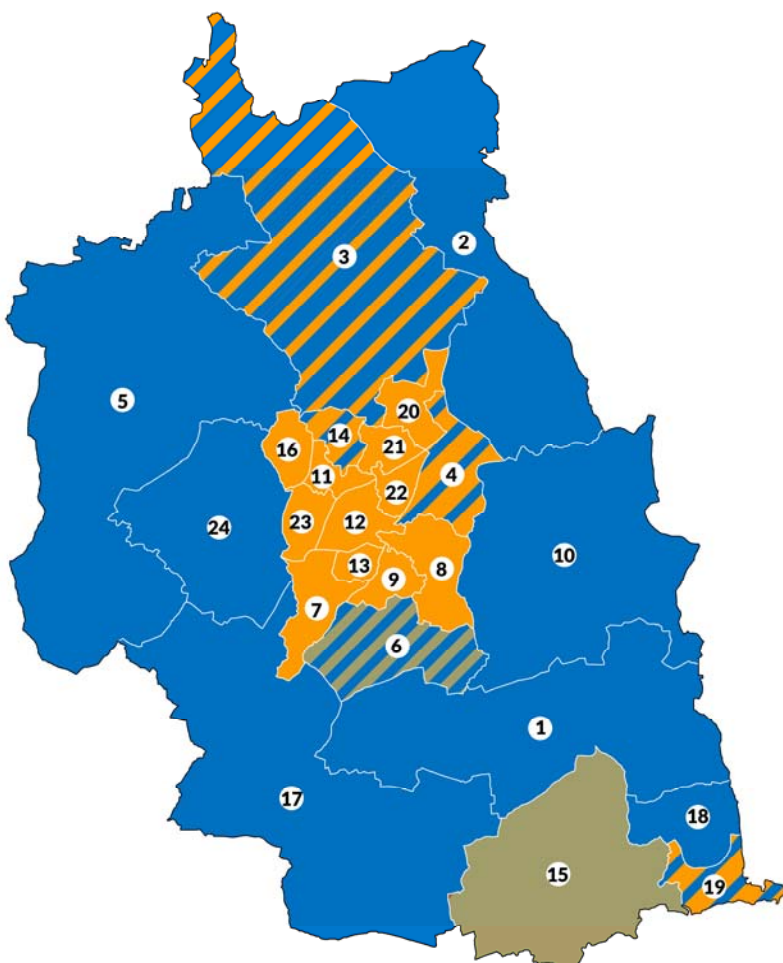

Chelmsford

1. Bicknacre and West Hanningfield
2. Boreham and The Leighs
3. Broomfield and The Walthams
4. Chelmer Village and Beaulieu Park
5. Chelmsford Rural West
6. Galleywood
7. Goat Hall
8. Great Baddow East
9. Great Baddow West
10. Little Baddow, Danbury and Sandon
11. Marconi
12. Moulsham and Central
13. Patching Hall
14. Rettendon and Runwell
15. St Andrew's
16. South Hanningfield, Stock and Margaretting
17. South Woodham: Chetwood and Collingwood
18. South Woodham: Elmwood & Woodville
19. Springfield North
20. The Lawns
21. Trinity
22. Waterhouse Farm
23. Writtle