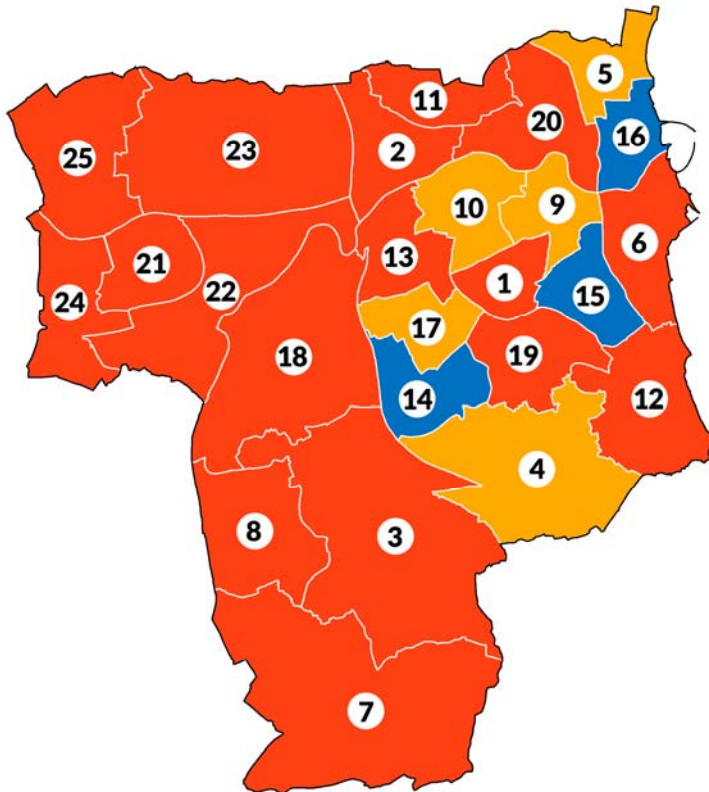

Sunderland

1. Barnes
2. Castle
3. Copt Hill
4. Doxford
5. Fulwell
6. Hendon
7. Hetton
8. Houghton
9. Millfield
10. Pallion
11. Redhill
12. Ryhope
13. St Anne's
14. St Chad's
15. St Michael's
16. St Peter's
17. Sandhill
18. Shiney Row
19. Silksworth
20. Southwick
21. Washington Central
22. Washington East
23. Washington North
24. Washington South
25. Washington West