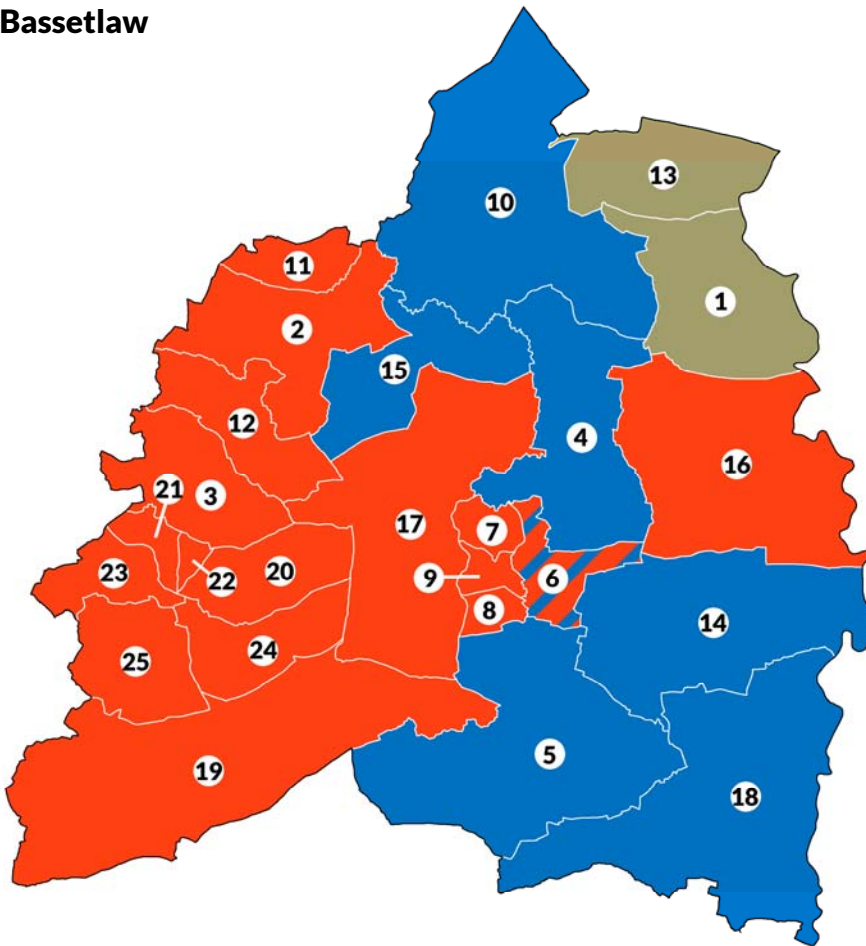

Bassetlaw

1. Beckingham
2. Blyth
3. Carlton
4. Clayworth
5. East Markham
6. East Retford East
7. East Retford North
8. East Retford South
9. East Retford West
10. Everton
11. Harworth
12. Langold
13. Misterton
14. Rampton
15. Ranskill
16. Sturton
17. Sutton
18. Tuxford and Trent
19. Wellbeck
20. Worksop East
21. Worksop North
22. Worksop North East
23. Worksop North West
24. Worksop South
25. Worksop South East

Blaby

boundary changes

1. Blaby
2. Braunstone Millfield
3. Braunstone Ravenhurst
4. Cosby and South Whetstone
5. Countesthorpe
6. Enderby
7. Fosse Highcross
8. Fosse Normanton
9. Fosse Stoney Cove
10. Glen Parva
11. Glenfield Ellis
12. Glenfield Faire
13. Kirby Muxloe
14. Leicester Forest and Lubbesthorpe
15. Narborough and Littlethorpe
16. North Whetstone
17. Thorpe Astley and St Mary's