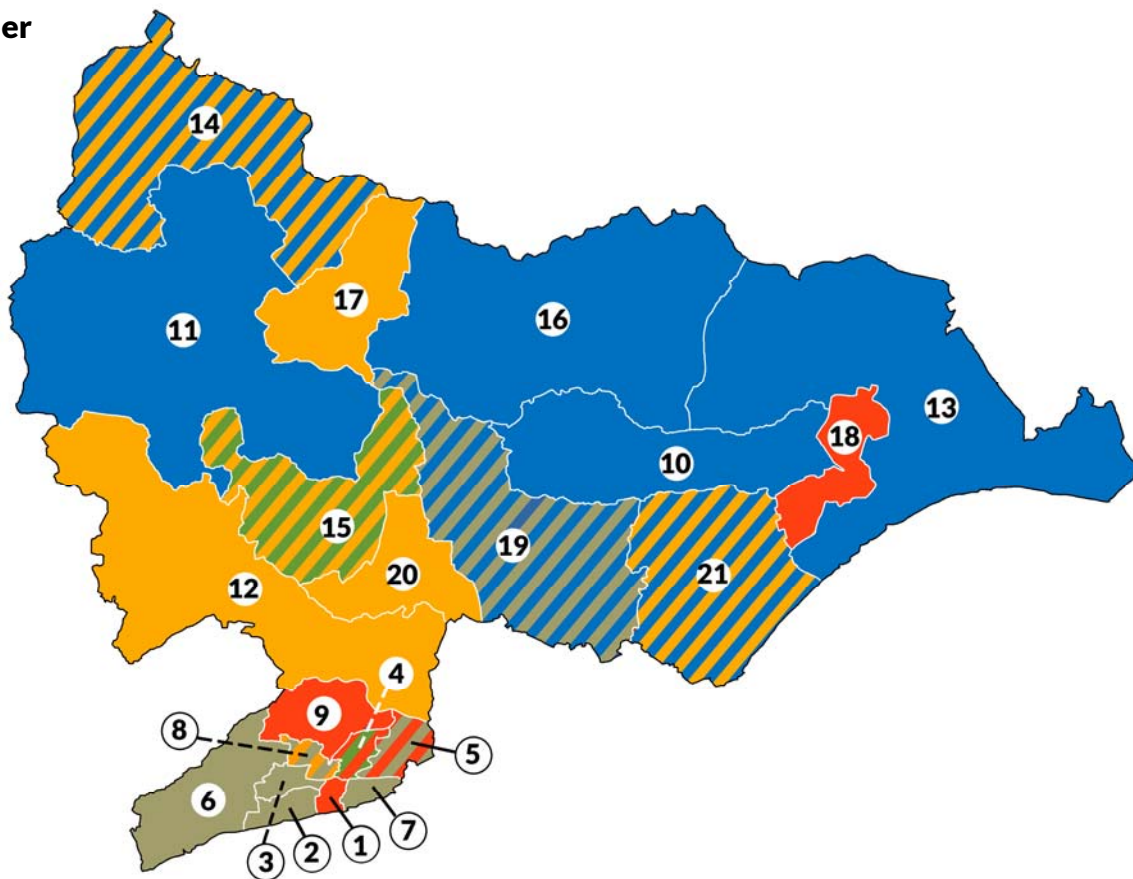

Rother

1. Bexhill Central	9. Bexhill Sidley	16. Northern Rother
2. Bexhill Collington	10. Brede and Udimore	17. Robertsbridge
3. Bexhill Kewhurst	11. Burwash and the Weald	18. Rye and Winchelsea
4. Bexhill Old Town and Worsham	12. Catsfield and Crowhurst	19. Sedlescombe and Westfield
5. Bexhill Pebsham and St Michael's	13. Eastern Rother	20. South Battle and Telham
6. Bexhill Sackville	14. Hurst Green and Ticehurst	21. Southern Rother
7. Bexhill St Mark's	15. North Battle, Netherfield and Whatlington	
8. Bexhill St Stephen's		

Rugby

1. Admirals and Cawston
2. Benn
3. Bilton
4. Clifton, Newton and Churchover
5. Coton and Boughton
6. Dunsmore
7. Eastlands
8. Hillmorton
9. Leam Valley
10. New Bilton
11. Newbold and Brownsover
12. Rokeby and Overslade
13. Paddox
14. Revel and Binley Woods
15. Wolston and the Lawfords
16. Wolvey and Shilton