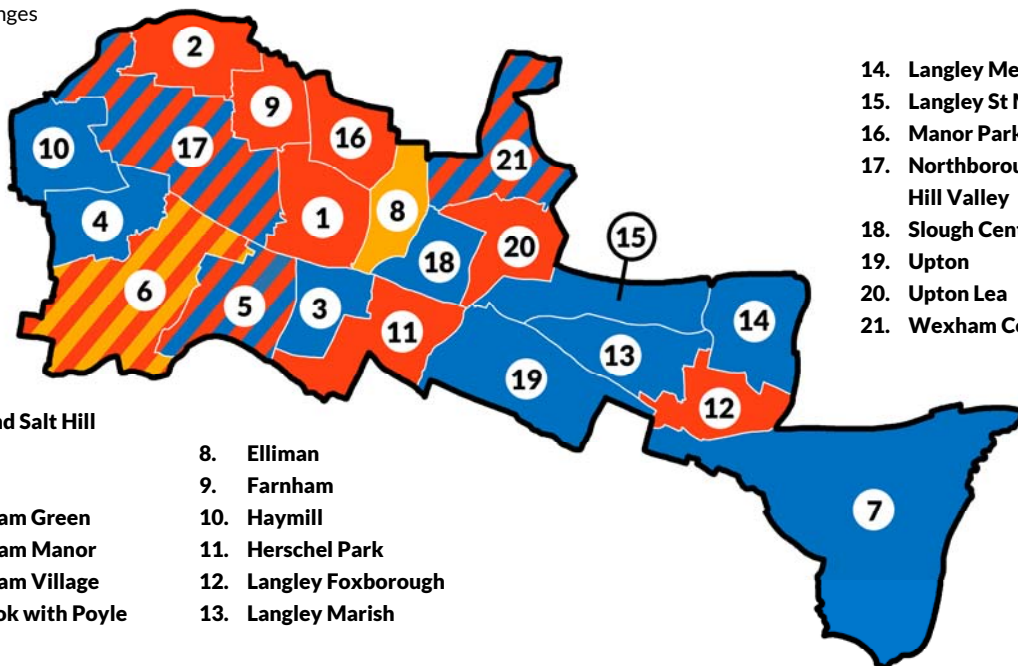

Slough

boundary changes