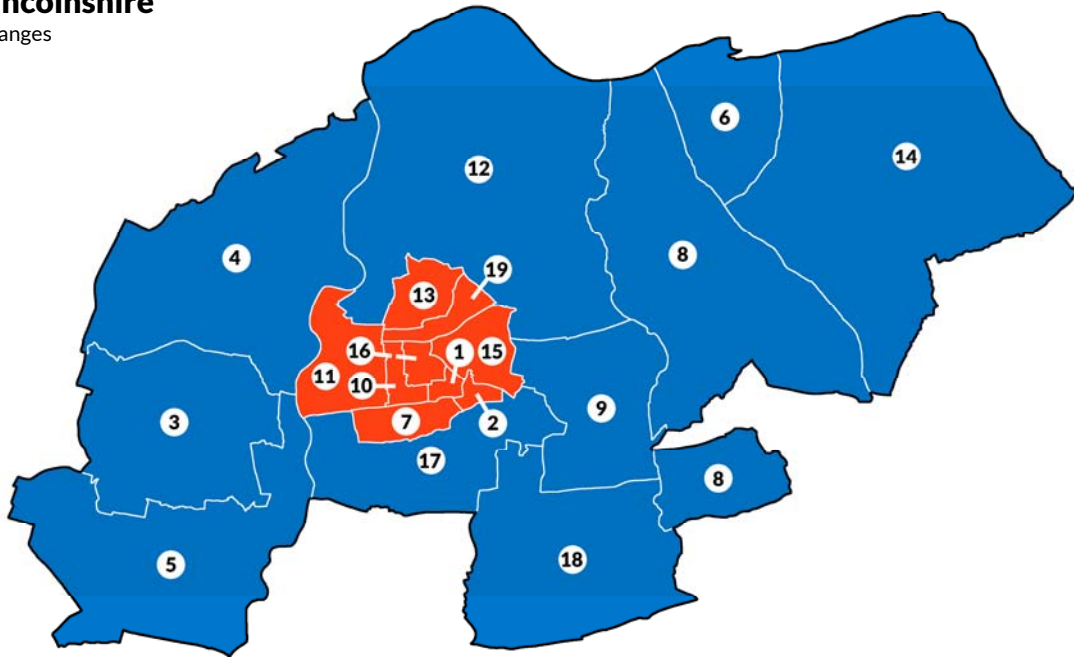

North Lincolnshire

boundary changes

1. Ashby	7. Brigg and Wold	13. Ferry
2. Axholme Central	8. Broughton and Appleby	14. Frodingham
3. Axholme North	9. Brumby	15. Kingsway with Lincoln Gardens
4. Axholme South	10. Burringham and Gunness	16. Ridge
5. Barton	11. Burton upon Stather and Winterton	17. Town
6. Bottesford	12. Crosby and Park