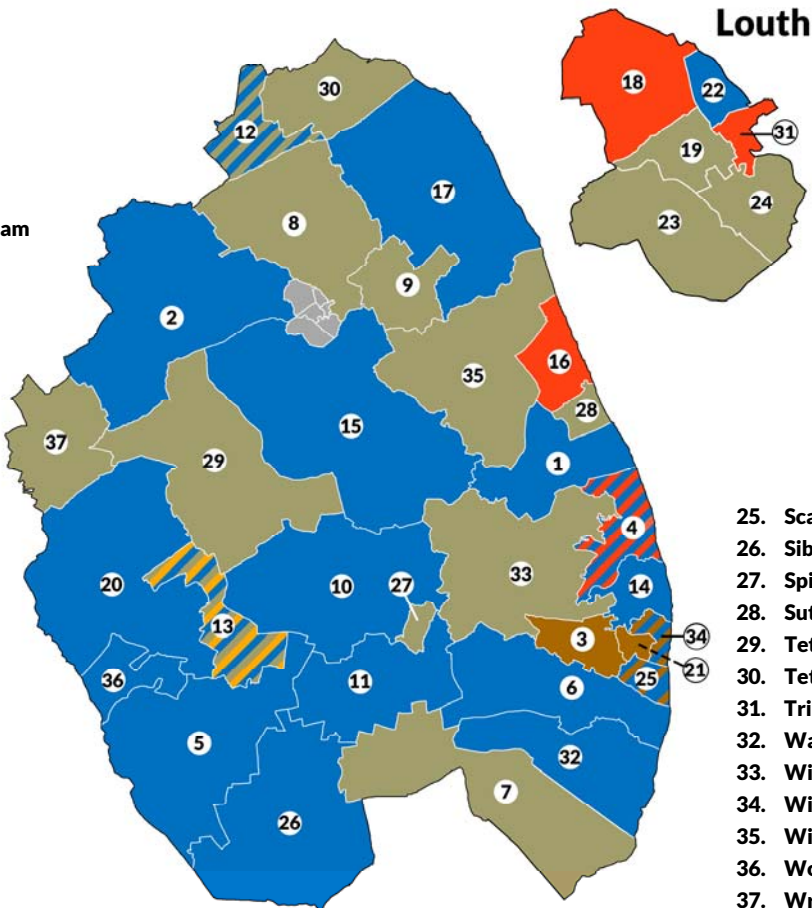

East Lindsey

1. Alford
2. Binbrook
3. Burgh le Marsh
4. Chapel St Leonards
5. Coningsby and Mareham
6. Croft
7. Friskney
8. Fulstow
9. Grimoldby
10. Hagworthingham
11. Halton Holegate
12. Holton-le-Clay and North Thoresby
13. Horncastle
14. Ingoldmells
15. Legbourne
16. Mablethorpe
17. Marschapel and Somercotes
18. North Holme
19. Priory and St James
20. Roughton
21. St Clements
22. St Margarets
23. St Marys
24. St Michaels