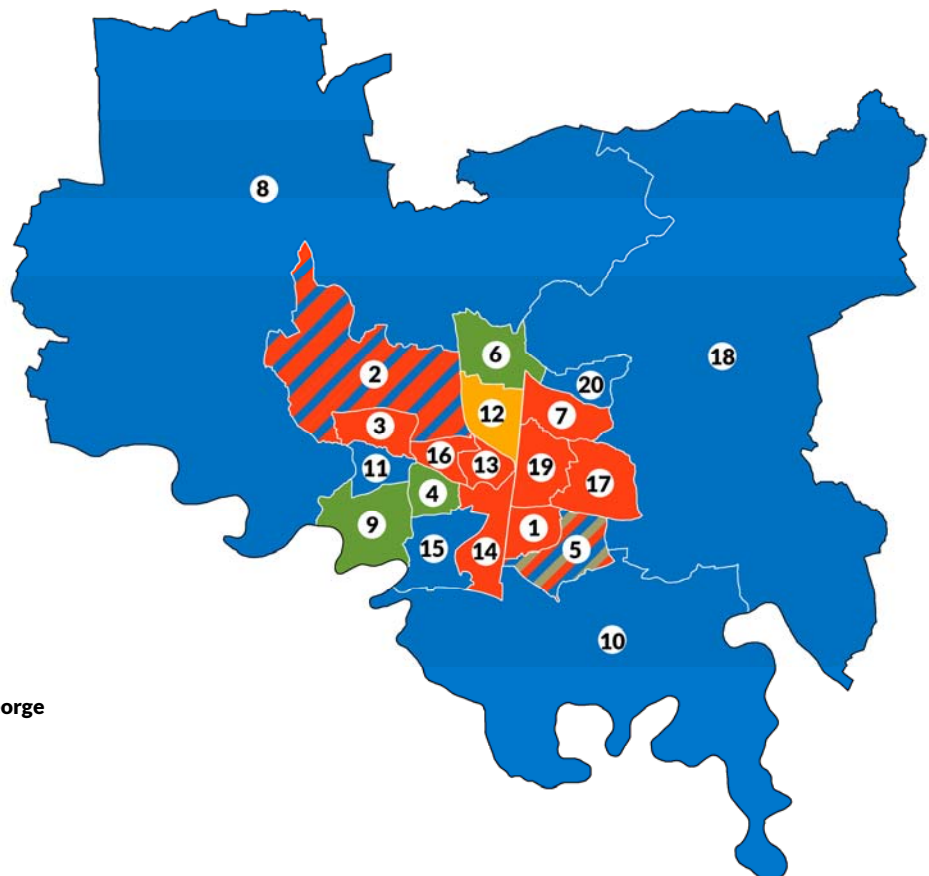

Darlington

1. Bank Top and Lascelles
2. Brinkburn and Faverdale
3. Cockerton
4. College
5. Eastbourne
6. Harrowgate Hill
7. Haughton and Springfield
8. Heighington and Coniscliffe
9. Hummersknott
10. Hurworth
11. Mowden
12. North Road
13. Northgate
14. Park East
15. Park West
16. Pierremont
17. Red Hall and Lingfield
18. Sadberge and Middleton St George
19. Stephenson
20. Whinfield