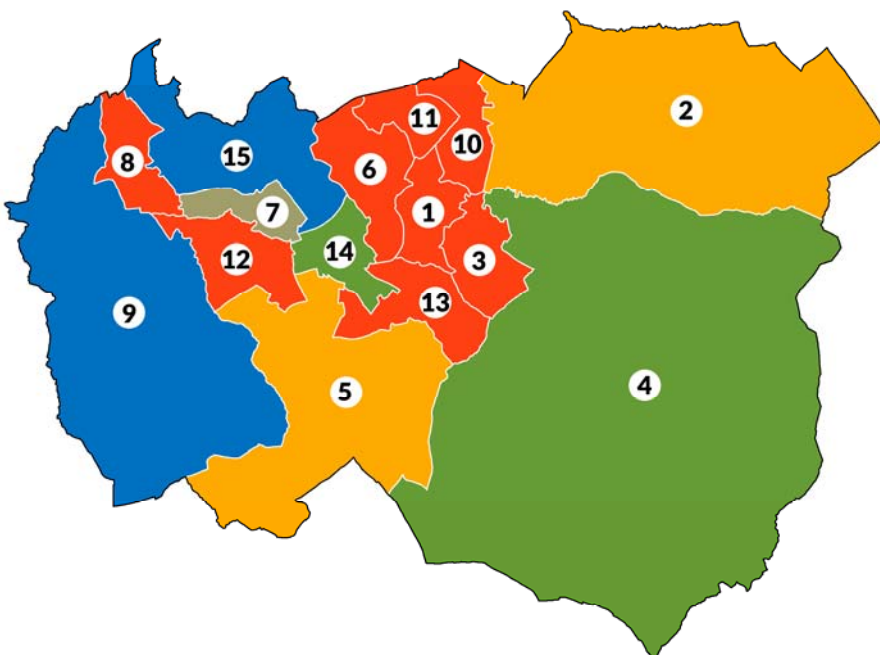

Broxtowe

1. Attenborough and Chilwell East
2. Awsworth, Cossall and Trowell
3. Beeston Central
4. Beeston North
5. Beeston Rylands
6. Beeston West
7. Bramcote
8. Brinsley
9. Chilwell West
10. Eastwood Hall
11. Eastwood Hilltop
12. Eastwood St Mary's
13. Greasley
14. Kimberley
15. Nuthall East and Strelley
16. Stapleford North
17. Stapleford South East
18. Stapleford South West
19. Toton and Chilwell Meadows
20. Watnall and Nuthall West

Burnley

1. Bank Hall
2. Briercliffe
3. Brunshaw
4. Cliviger with Worsthorpe
5. Coalclough with Deerplay
6. Daneshouse with Stoneyholme
7. Gannow
8. Hapton with Park
9. Lanehead
10. Queensgate
11. Rosegrove with Lowerhouse
12. Rosehill with Burnley Wood
13. Trinity
14. Whittlefield with Ightenhill