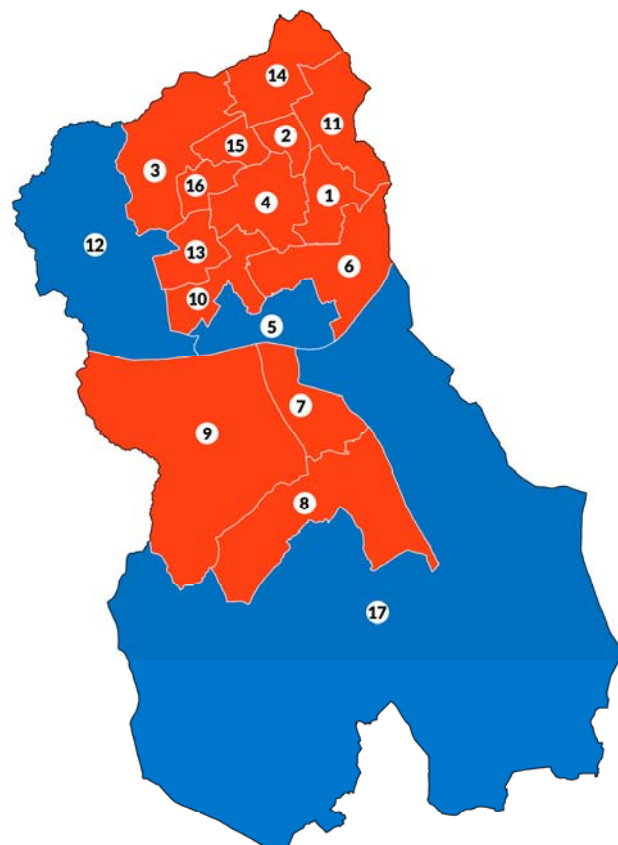

Bedford boundary changes

1. Biddenham
2. Brickhill
3. Bromham
4. Castle and Newnham
5. Cauldwell
6. Clapham and Oakley
7. De Parys
8. Goldington
9. Great Barford
10. Great Denham
11. Greyfriars
12. Harpur
13. Harrold
14. Kempston Central and East
15. Kempston North
16. Kempston South
17. Kempston West
18. Kingsbrook
19. Putnoe
20. Queens Park
21. Renhold and Ravensden
22. Riseley
23. Riverfield
24. Sharnbrook
25. Shortstown
26. Wixams and Wilstead
27. Wootton and Kempston Rural
28. Wyboston

Blackburn with Darwen boundary changes

1. Audley and Queen's Park
2. Bastwell and Daisyfield
3. Billinge and Beardwood
4. Blackburn Central
5. Blackburn South
6. Blackburn South East
7. Darwen East
8. Darwen South
9. Darwen West
10. Ewood
11. Little Harwood and Whitebirk
12. Livesey with Pleasington
13. Mill Hill and Moorgate
14. Roe Lee
15. Shear Brow & Corporation Park
16. Wensley Fold
17. West Pennine