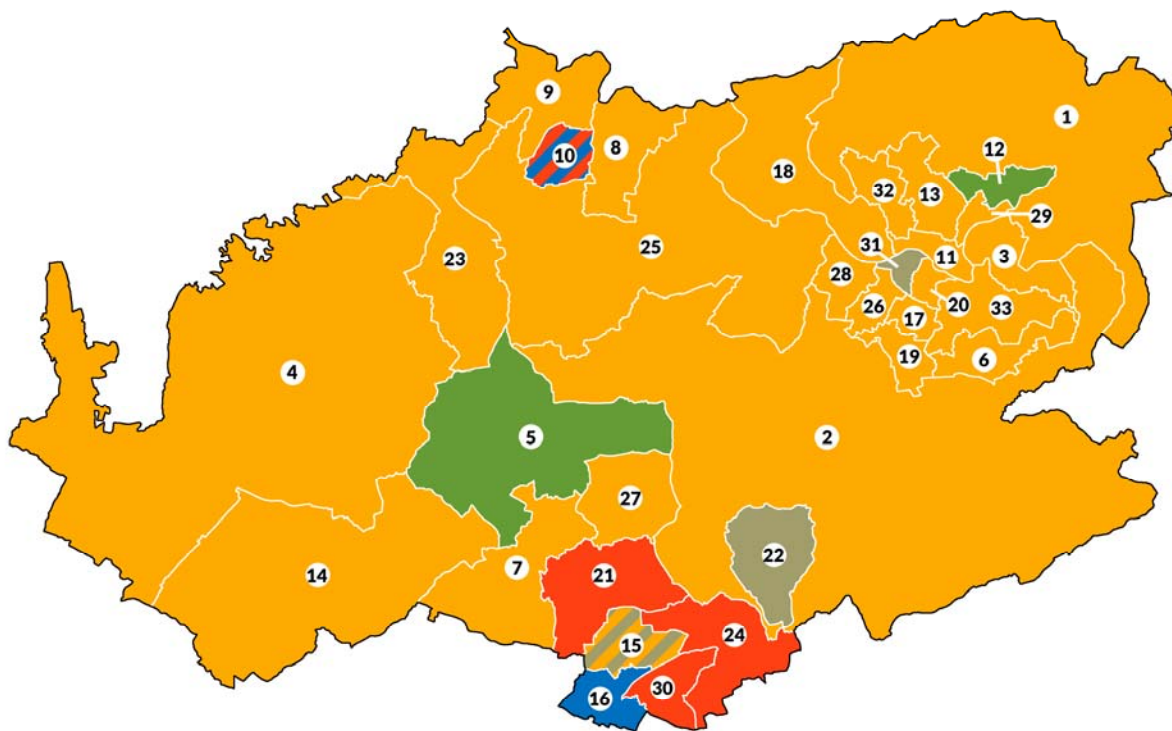

Bath and North East Somerset

1. Bathavon North	10. Keynsham South	18. Newbridge	27. Timsbury
2. Bathavon South	11. Kingsmead	19. Odd Down	28. Twerton
3. Bathwick	12. Lambridge	20. Oldfield Park	29. Walcot
4. Chew Valley	13. Lansdown	21. Paulton	30. Westfield
5. Clutton & Farmborough	14. Mendip	22. Peasedown	31. Westmoreland
6. Combe Down	15. Midsomer Norton North	23. Publow and Whitchurch	32. Weston
7. High Littleton	16. Midsomer Norton	24. Radstock	33. Widcombe and Lyncombe
8. Keynsham East	Redfield	25. Salford	
9. Keynsham North	17. Moorlands	26. Southdown