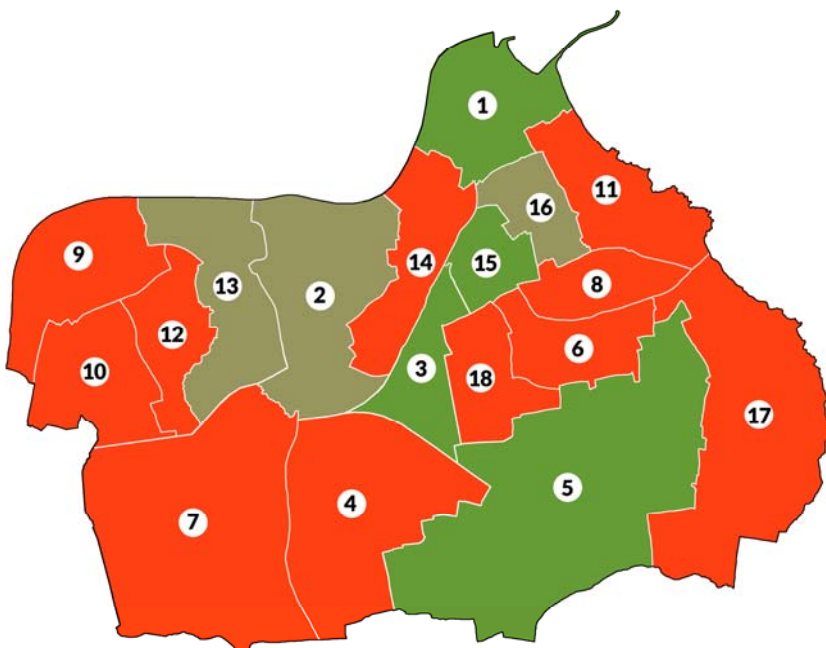

## South Tyneside

1. Beacon and Bents
2. Bede
3. Biddick and All Saints
4. Boldon Colliery
5. Cleadon and East Boldon
6. Cleadon Park
7. Fellgate and Hedworth
8. Harton
9. Hebburn North
10. Hebburn South
11. Horsley Hill
12. Monkton
13. Primrose
14. Simonside and Rekendyke
15. West Park
16. Westoe
17. Whitburn and Marsden
18. Whiteleas