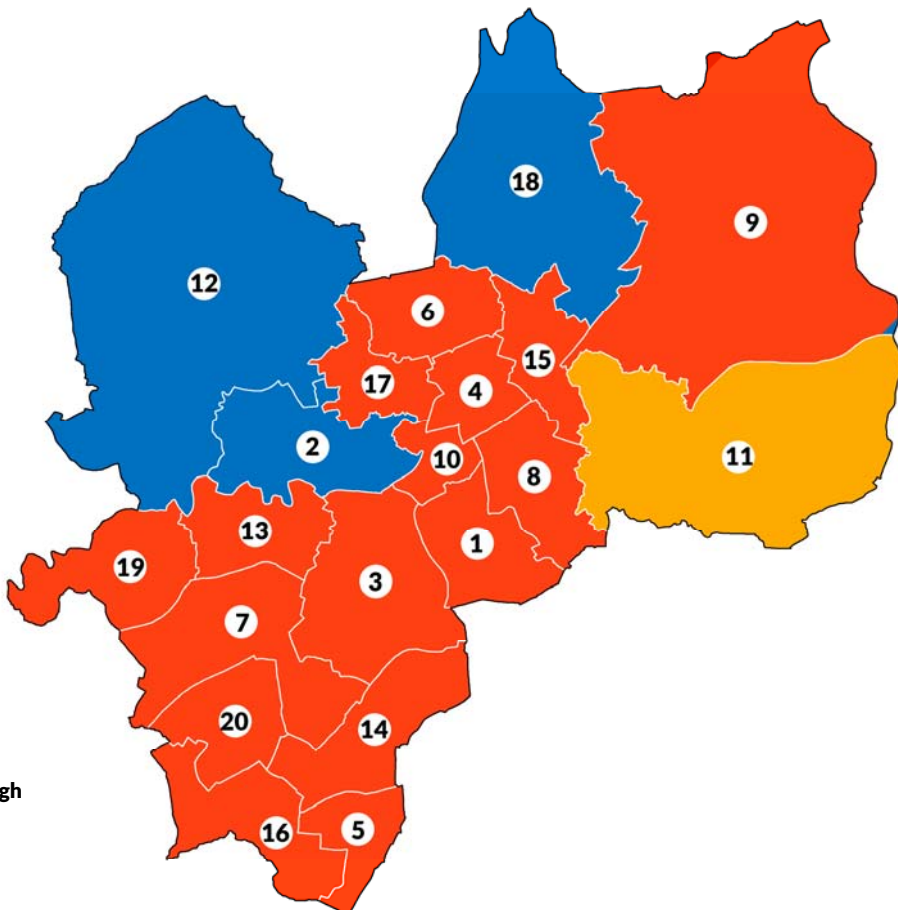

Rochdale

1. Balderstone and Kirkholt
2. Bamford
3. Castleton
4. Central Rochdale
5. East Middleton
6. Healey
7. Hopwood Hall
8. Kingsway
9. Littleborough Lakeside
10. Milkstone and Deeplish
11. Milnrow and Newhey
12. Norden
13. North Heywood
14. North Middleton
15. Smallbridge and Firgrove
16. South Middleton
17. Spotland and Falinge
18. Wardle and West Littleborough