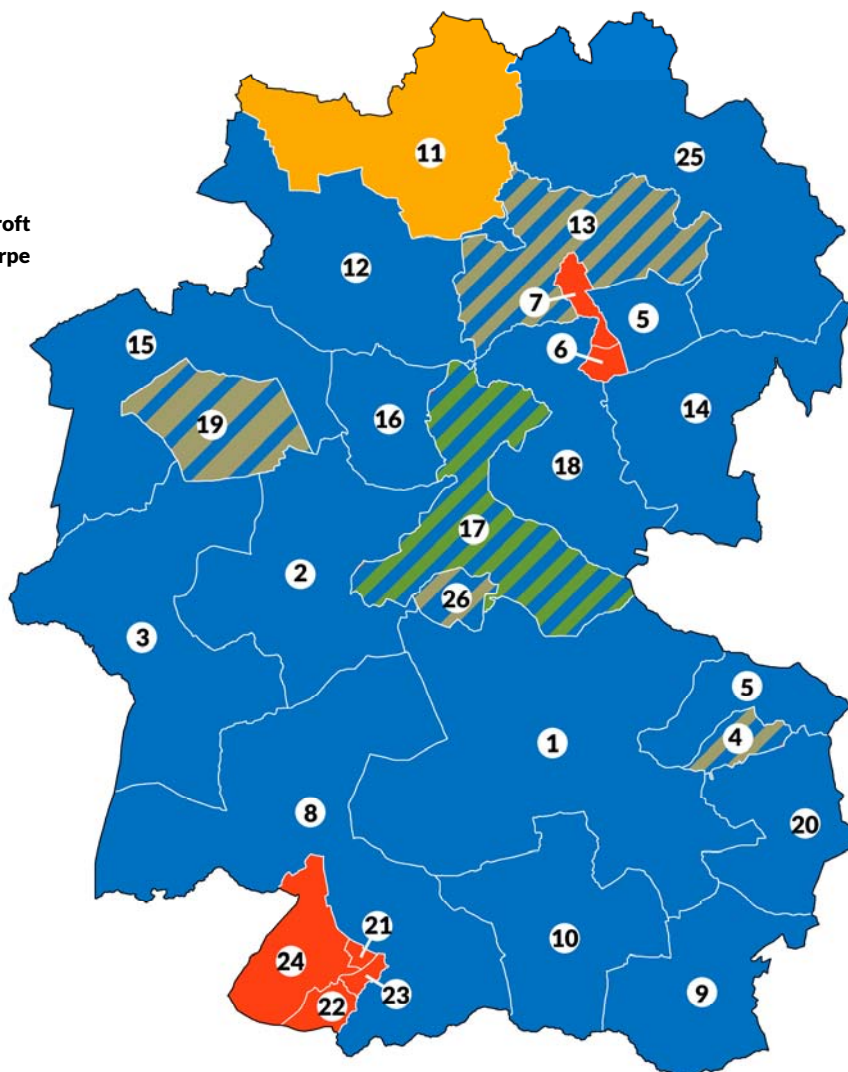

Breckland

1. All Saints and Wayland
2. Ashill
3. Attleborough Burgh and Haverscroft
4. Attleborough Queens and Besthorpe
5. Bedingfield
6. Dereham Netherd
7. Dereham Toftwood
8. Dereham Withberga
9. Forest
10. Guiltcross
11. Harling and Heathlands
12. Hermitage
13. Launditch
14. Lincoln
15. Mattishall
16. Nar Valley
17. Necton
18. Saham Toney
19. Shipdham-with-Scarning
20. Swaffham
21. The Buckenams and Banham
22. Thetford Boudica
23. Thetford Burrell
24. Thetford Castle
25. Thetford Priory
26. Upper Wensum
27. Watton