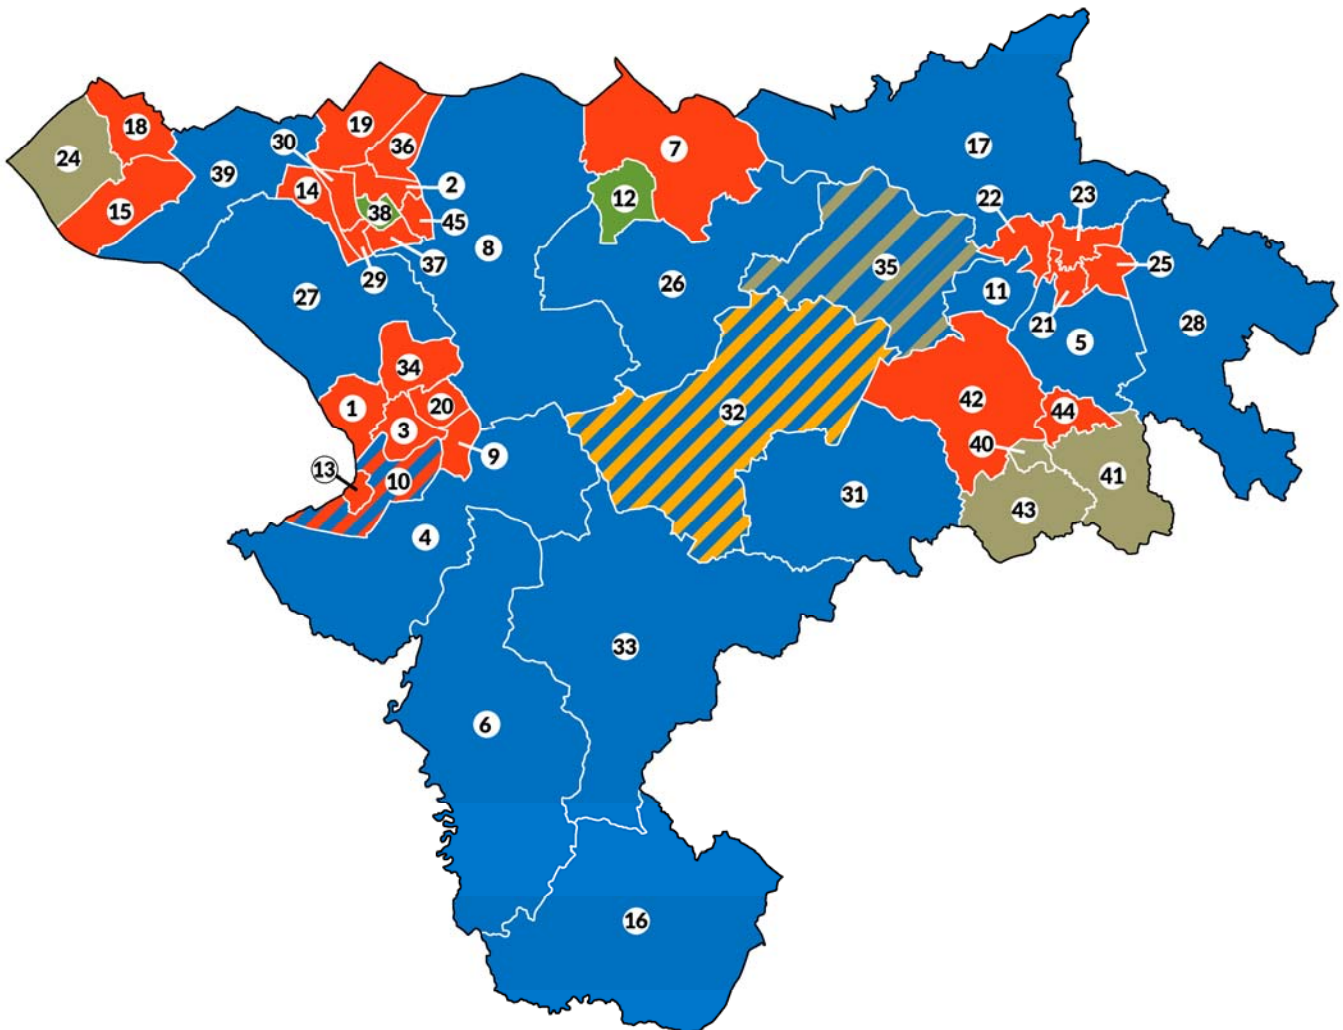

Cheshire West and Chester

1. Blacon	16. Malpas	31. Tarporley
2. Central and Grange	17. Marbury	32. Tarvin and Kelsall
3. Chester City and Garden Quarter	18. Neston	33. Tattenhall
4. Christleton and Huntington	19. Netherpool	34. Upton
5. Davenham, Moulton and Kingsmead	20. Newton and Hoole	35. Weaver and Cuddington
6. Farndon	21. Northwich Leftwich	36. Westminster
7. Frodsham	22. Northwich Winnington and Castle	37. Whitby Groves
8. Gowy Rural	23. Northwich Witton	38. Whitby Park
9. Great Boughton	24. Parkgate	39. Willaston and Thornton
10. Handbridge Park	25. Rudheath	40. Winsford Dene
11. Hartford and Greenbank	26. Sandstone	41. Winsford Gravel
12. Helsby	27. Saughall and Mollington	42. Winsford Over and Verdin
13. Lache	28. Shakerley	43. Winsford Swanlow
14. Ledsham and Manor	29. Strawberry	44. Winsford Wharton
15. Little Neston	30. Sutton Villages	45. Wolverham