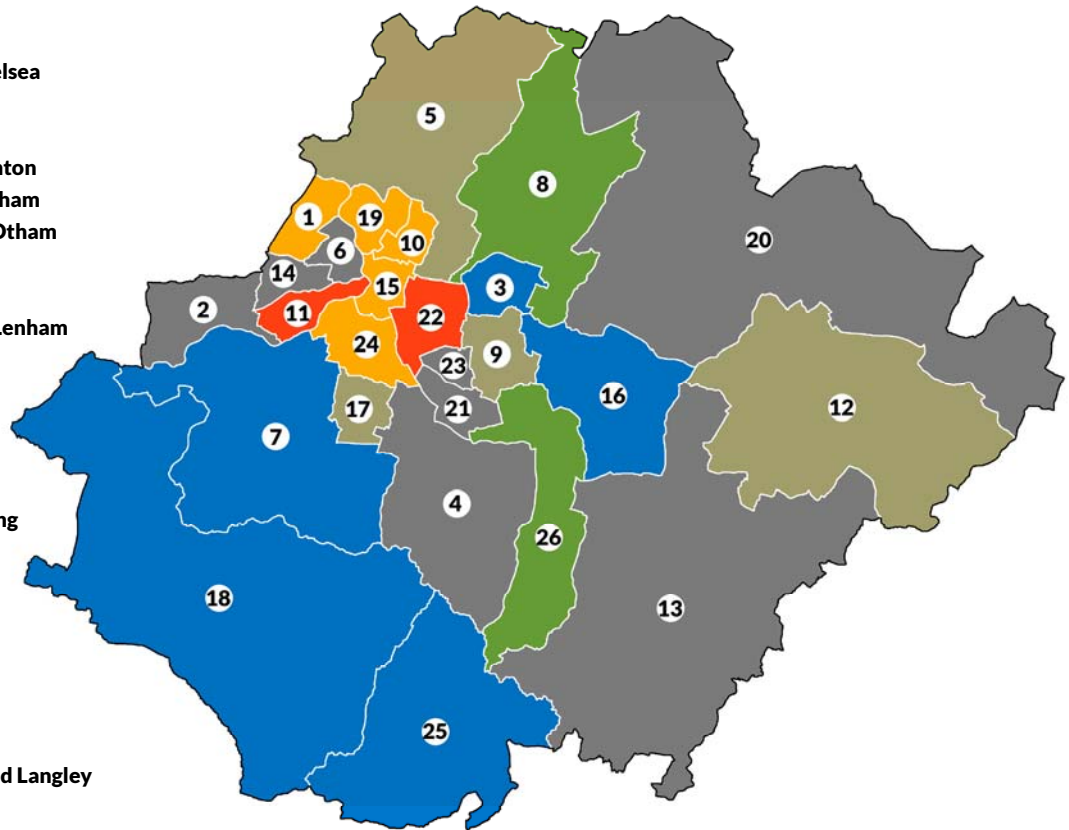

Maidstone

1. Allington
2. Barming
3. Bearsted
4. Boughton Monchelsea
5. Boxley
6. Bridge
7. Coxheath and Hunton
8. Detling and Thurnham
9. Downswood and Otham
10. East
11. Fant
12. Harrietsham and Lenham
13. Headcorn
14. Heath
15. High Street
16. Leeds
17. Loose
18. Marden and Yalding
19. North
20. North Down
21. Park Wood
22. Shepway North
23. Shepway South
24. South
25. Staplehurst
26. Sutton Valence and Langley