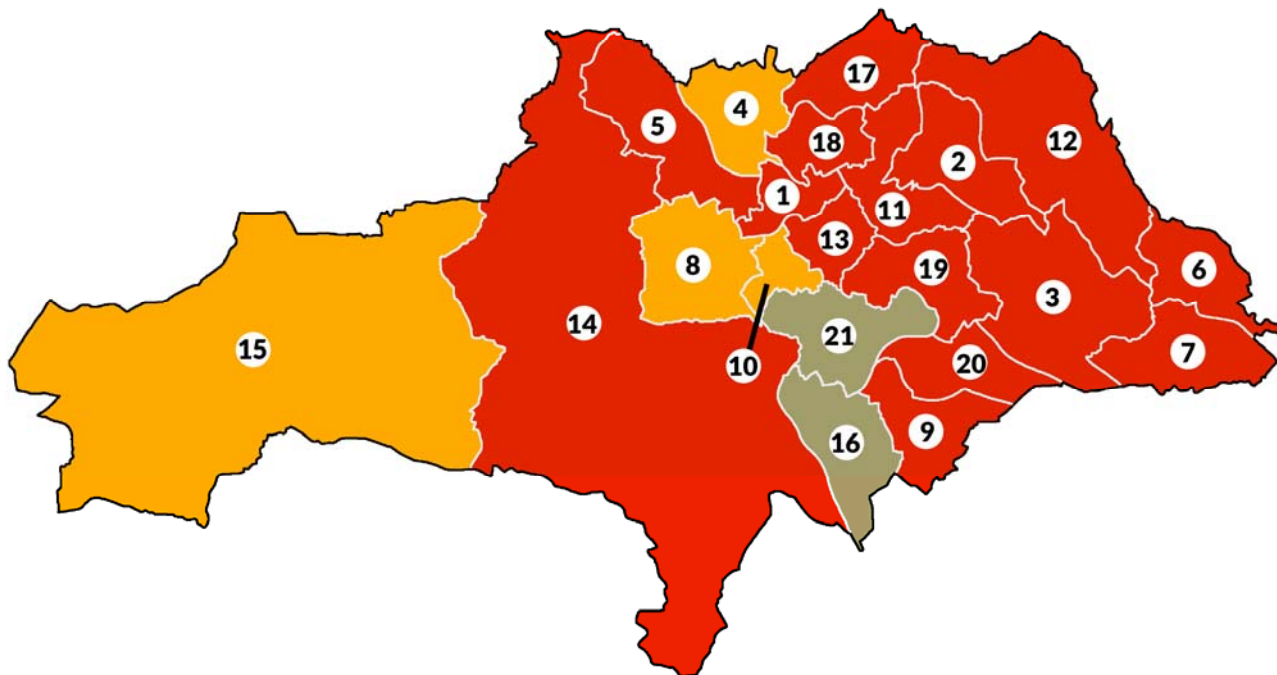

Barnsley

1. Central	8. Dodworth	15. Penistone West
2. Cudworth	9. Hoyland Milton	16. Royston
3. Darfield	10. Kingstone	17. St Helen's
4. Darton East	11. Monk Bretton	18. Stairfoot
5. Darton West	12. North East	19. Wombwell
6. Dearne North	13. Old Town	20. Worsbrough
7. Dearne South	14. Penistone East	

Basildon

1. Billericay East
2. Billericay West
3. Burstead
4. Crouch
5. Fryerns
6. Laindon Park
7. Langdon Hills
8. Lee Chapel North
9. Nethermayne
10. Pitsea North West
11. Pitsea South East
12. St Martin's
13. Vange
14. Wickford Castledon
15. Wickford North
16. Wickford Park