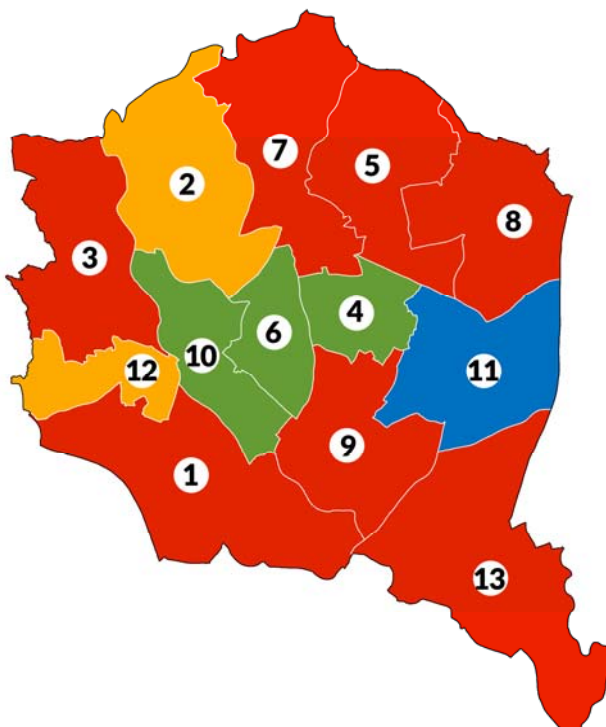

Exeter

1. Alphington
2. Duryard and St James
3. Exwick
4. Heavitree
5. Mincinglake and Whipton
6. Newtown and St Leonard's
7. Pennsylvania
8. Pinhoe
9. Priory
10. St David's
11. St Loye's
12. St Thomas'
13. Topsham