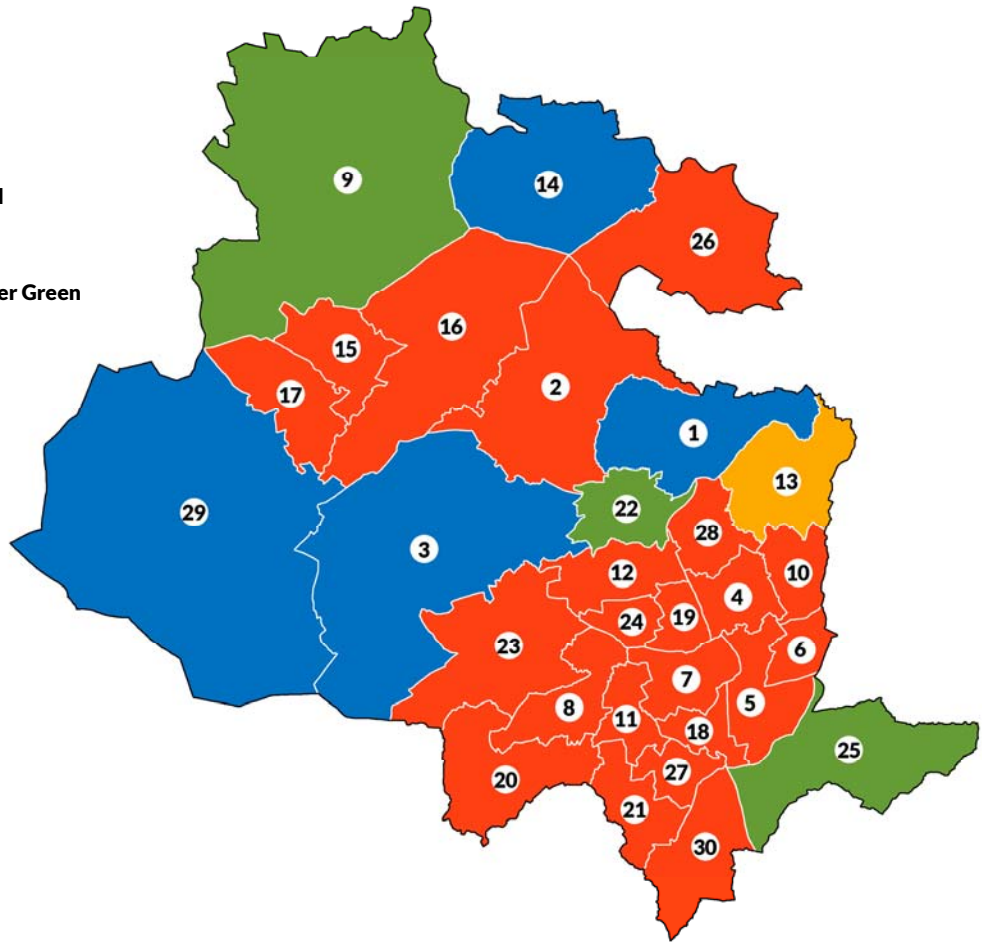

Bradford

1. Baildon
2. Bingley
3. Bingley Rural
4. Bolton and Undercliffe
5. Bowling and Barkerend
6. Bradford Moor
7. City
8. Clayton and Fairweather Green
9. Craven
10. Eccleshill
11. Great Horton
12. Heaton
13. Idle and Thackley
14. Ilkley
15. Keighley Central
16. Keighley East
17. Keighley West
18. Little Horton
19. Manningham
20. Queensbury
21. Royds
22. Shipley
23. Thornton and Allerton
24. Toller
25. Tong
26. Wharfedale
27. Wibsey
28. Windhill and Wrose
29. Worth Valley
30. Wyke