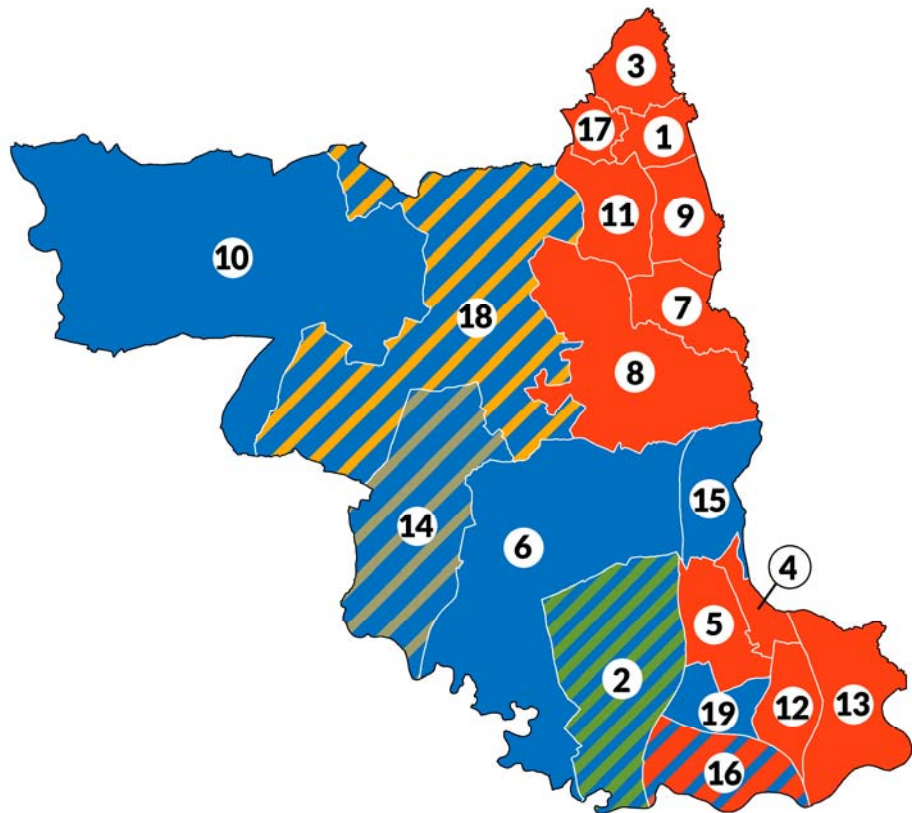

Erewash

1. Awsworth Road
2. Breaston
3. Cotmanhay
4. Derby Road East
5. Derby Road West
6. Draycott and Risley
7. Hallam Fields
8. Kirk Hallam
9. Larklands
10. Little East and Stanley
11. Little Hallam
12. Long Eaton Central
13. Nottingham Road
14. Ockbrook and Borrowash
15. Sandiacre
16. Sawley
17. Shipley View
18. West Hallam
19. Wilsthorpe