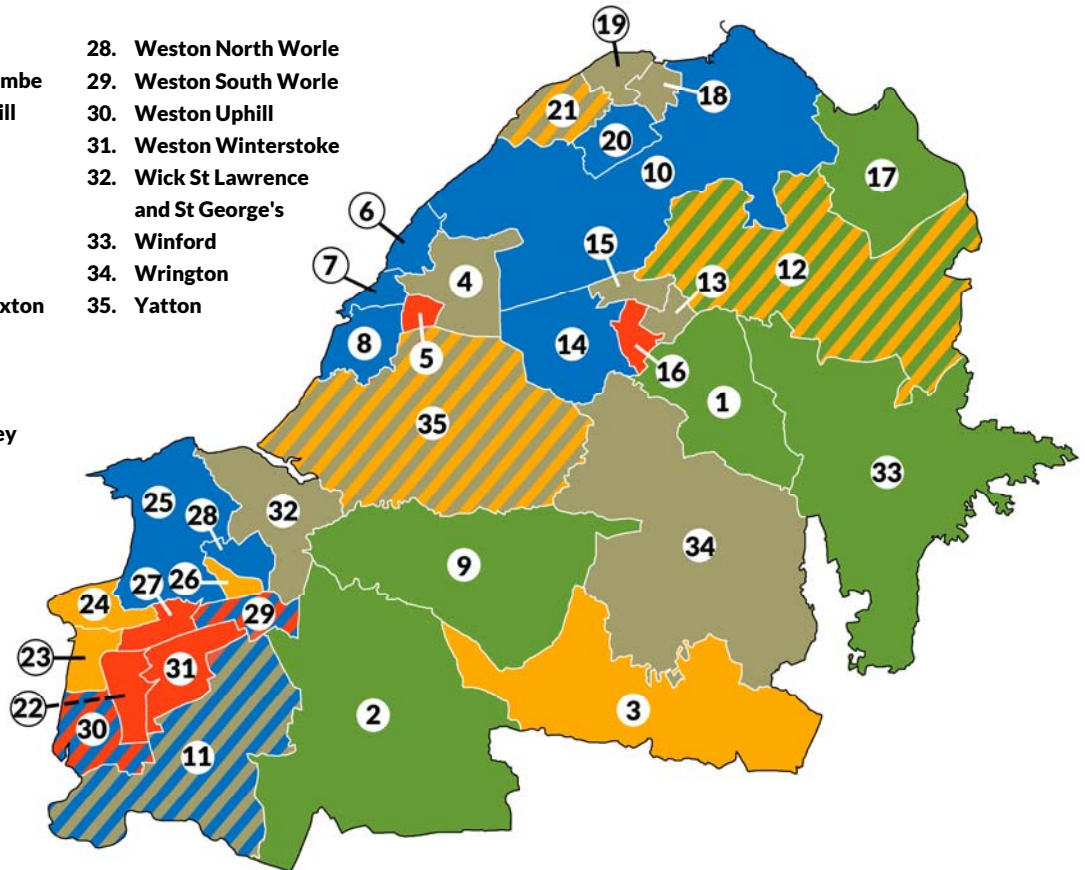

North Somerset

1. Backwell
2. Banwell and Winscombe
3. Blagdon and Churchill
4. Clevedon East
5. Clevedon South
6. Clevedon Walton
7. Clevedon West
8. Clevedon Yeo
9. Congresbury and Puxton
10. Gordano Valley
11. Hutton and Locking
12. Long Ashton
13. Nailsea Golden Valley
14. Nailsea West End
15. Nailsea Yeo
16. Nailsea Youngwood
17. Pill
18. Portishead East
19. Portishead North
20. Portishead South
21. Portishead West
22. Weston Bournville
23. Weston Central
24. Weston Hillside
25. Weston Kewstoke
26. Weston Mid Worle
27. Weston Milton