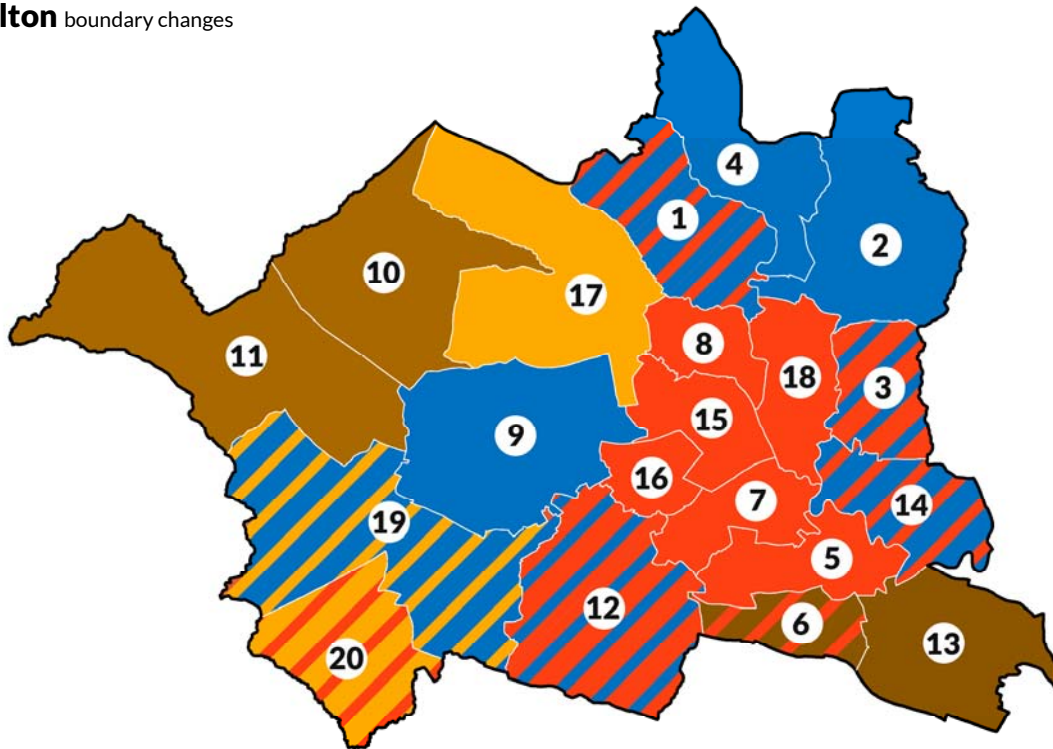

Bolton boundary changes