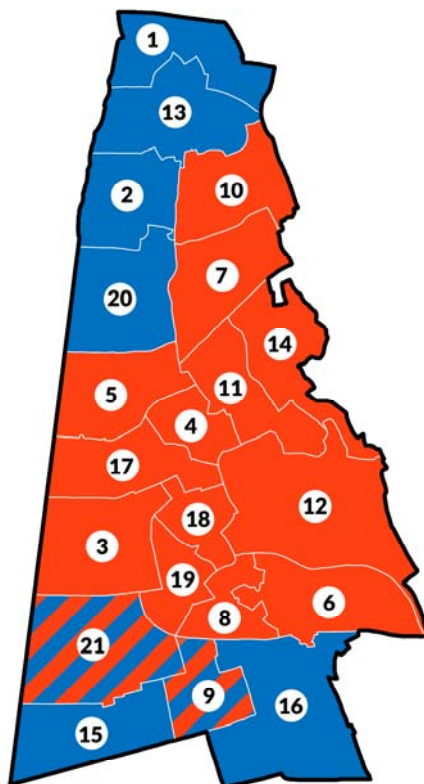

Blackpool boundary changes

1. Anchorsholme
2. Bispham
3. Bloomfield
4. Brunswick
5. Claremont
6. Clifton
7. Greenlands
8. Hawes Side
9. Highfield
10. Ingthorpe
11. Layton
12. Marton
13. Norbreck
14. Park
15. Squires Gate
16. Stanley
17. Talbot
18. Tyldesley
19. Victoria
20. Warbreck
21. Waterloo