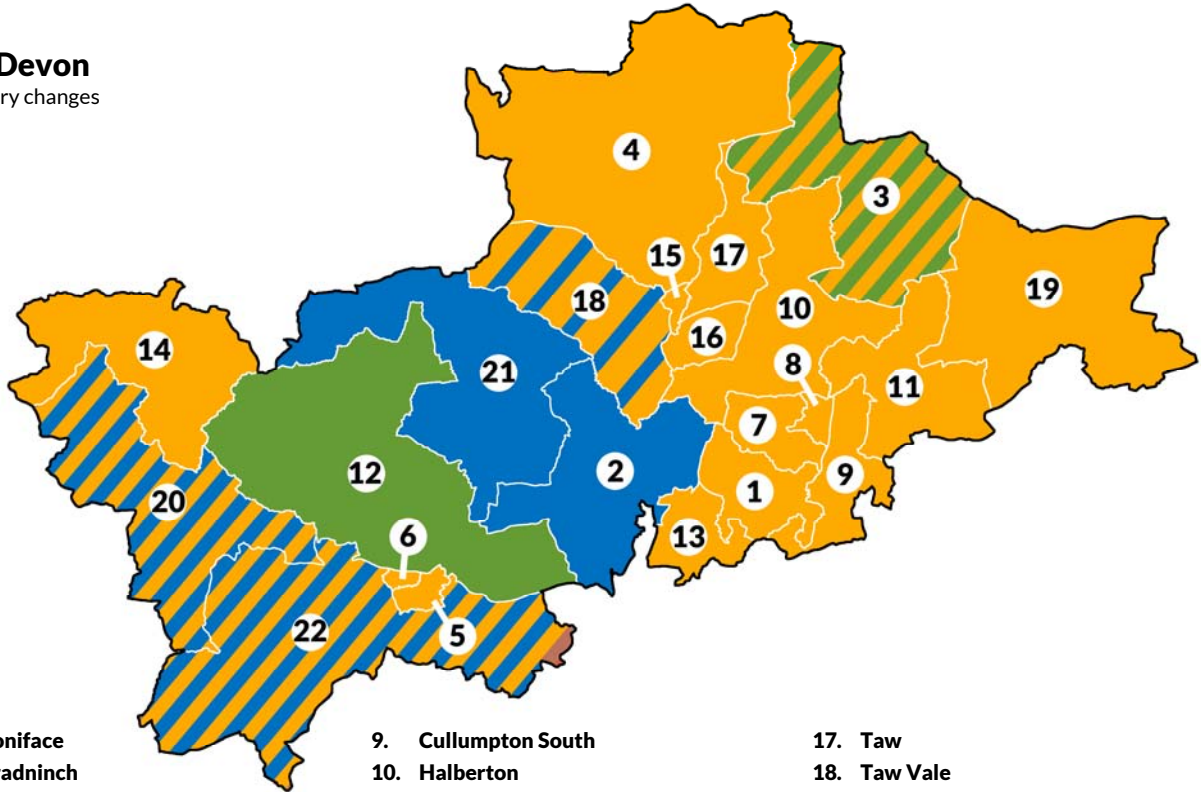

Mid Devon
boundary changes

1. Boniface	9. Cullumpton South	17. Taw
2. Bradninch	10. Halberton	18. Taw Vale
3. Cadbury	11. Lawrence	19. Upper Culm
4. Canonsleigh	12. Lower Culm	20. Upper Yeo
5. Castle	13. Lowman	21. Way
6. Clare and Shuttern	14. Newbrooke	22. Westexe
7. Cranmore	15. Sandford and Creedy	23. Yeo
8. Cullompton Outer	16. Silverton