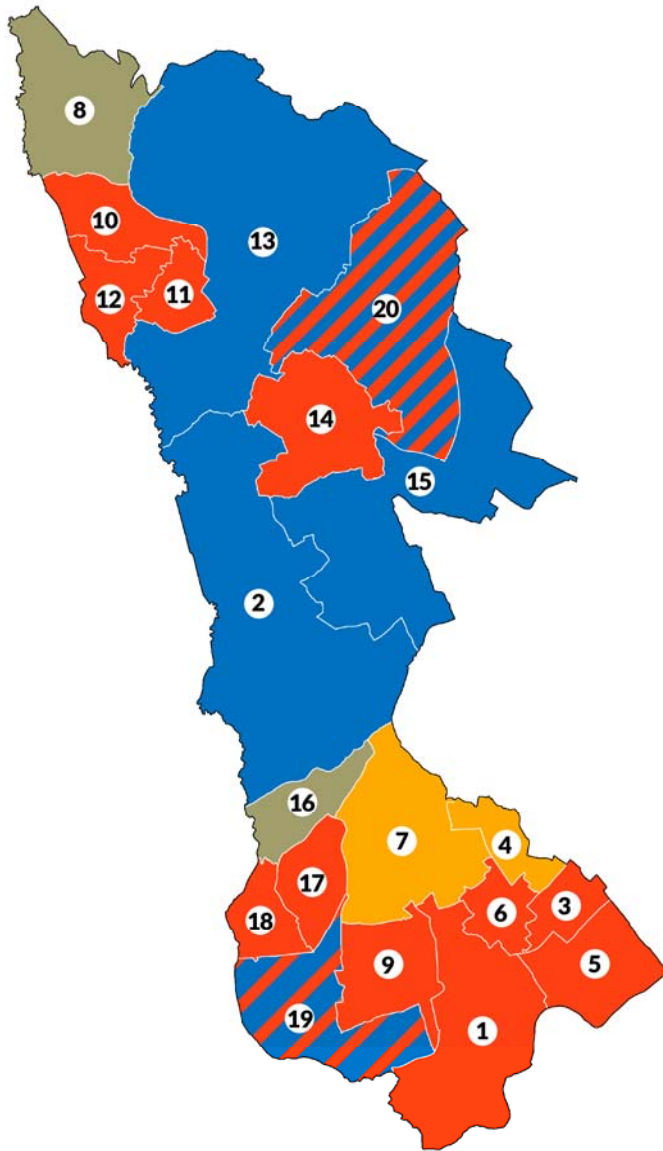

Broxtowe

1. Attenborough and Chilwell East
2. Awsworth, Cossall and Trowell
3. Beeston Central
4. Beeston North
5. Beeston Rylands
6. Beeston West
7. Bramcote
8. Brinsley
9. Chilwell West
10. Eastwood Hall
11. Eastwood Hilltop
12. Eastwood St Mary's
13. Greasley
14. Kimberley
15. Nuthall East and Strelley
16. Stapleford North
17. Stapleford South East
18. Stapleford South West
19. Toton and Chilwell Meadows
20. Watnall and Nuthall West

Burnley

1. Bank Hall
2. Briercliffe
3. Brunshaw
4. Cliviger with Worsthorpe
5. Coalclough with Deerplay
6. Daneshouse with Stoneyholme
7. Gannow
8. Hapton with Park
9. Lanehead
10. Queensgate
11. Rosegrove with Lowerhouse
12. Rosehill with Burnley Wood
13. Trinity
14. Whittlefield with Ightenhill