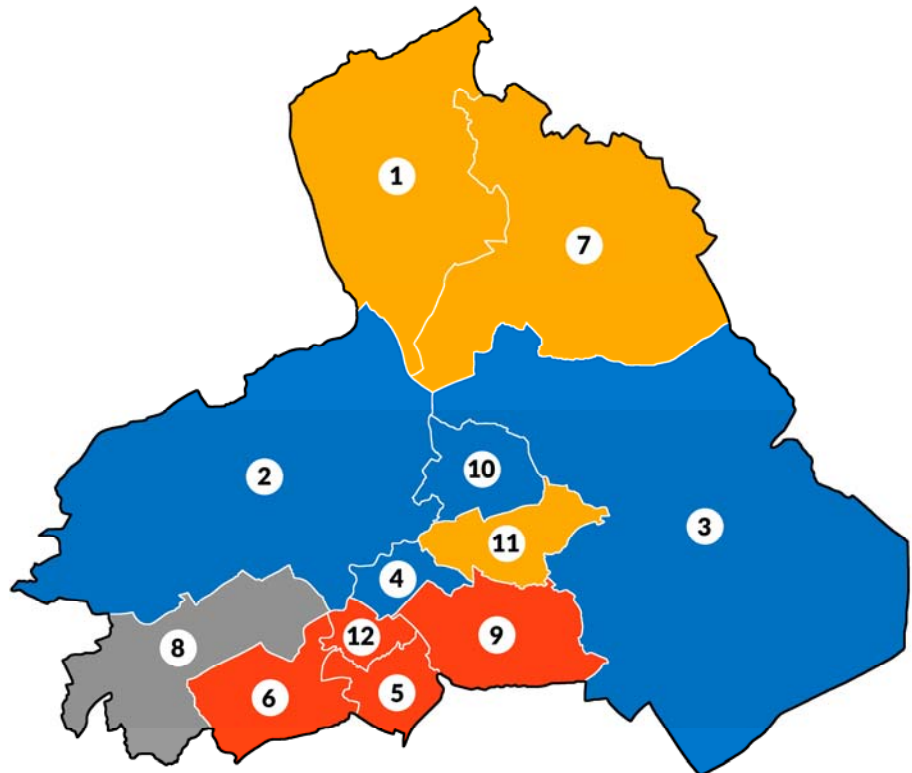

Pendle

1. Barrowford
2. Blacko and Higherford
3. Boulsworth
4. Bradley
5. Brierfield
6. Clover Hill
7. Coates
8. Craven
9. Earby
10. Foulridge
11. Higham and Pendleside
12. Horsfield
13. Marsden
14. Old Laund Booth
15. Reedley
16. Southfield
17. Vivary Bridge
18. Walverden
19. Waterside
20. Whitefield