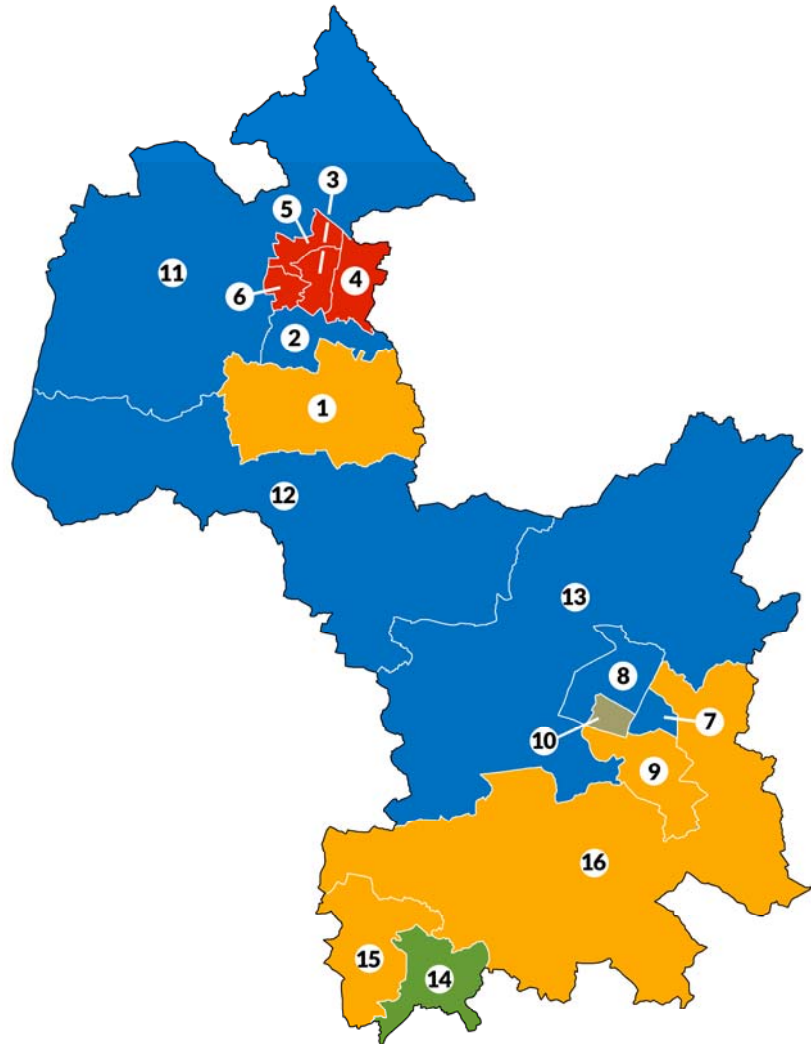

Cherwell

1. Adderbury, Bloxham and Bodicote
2. Banbury Calthorpe and Easington
3. Banbury Cross and Neithrop
4. Banbury Grimsbury and Hightown
5. Banbury Hardwick
6. Banbury Ruscote
7. Bicester East
8. Bicester North and Caversfield
9. Bicester South and Ambrosden
10. Bicester West
11. Copredy, Sibfords and Wroxton
12. Deddington
13. Fringfords and Heyfords
14. Kidlington East
15. Kidlington West
16. Launton and Otmoor