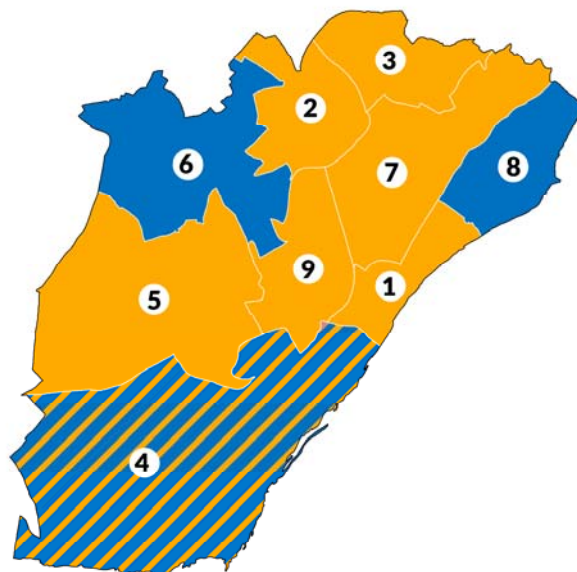

Eastbourne

1. Devonshire
2. Hampden Park
3. Langney
4. Meads
5. Old Town
6. Ratton
7. St Anthony's
8. Sovereign
9. Upperton