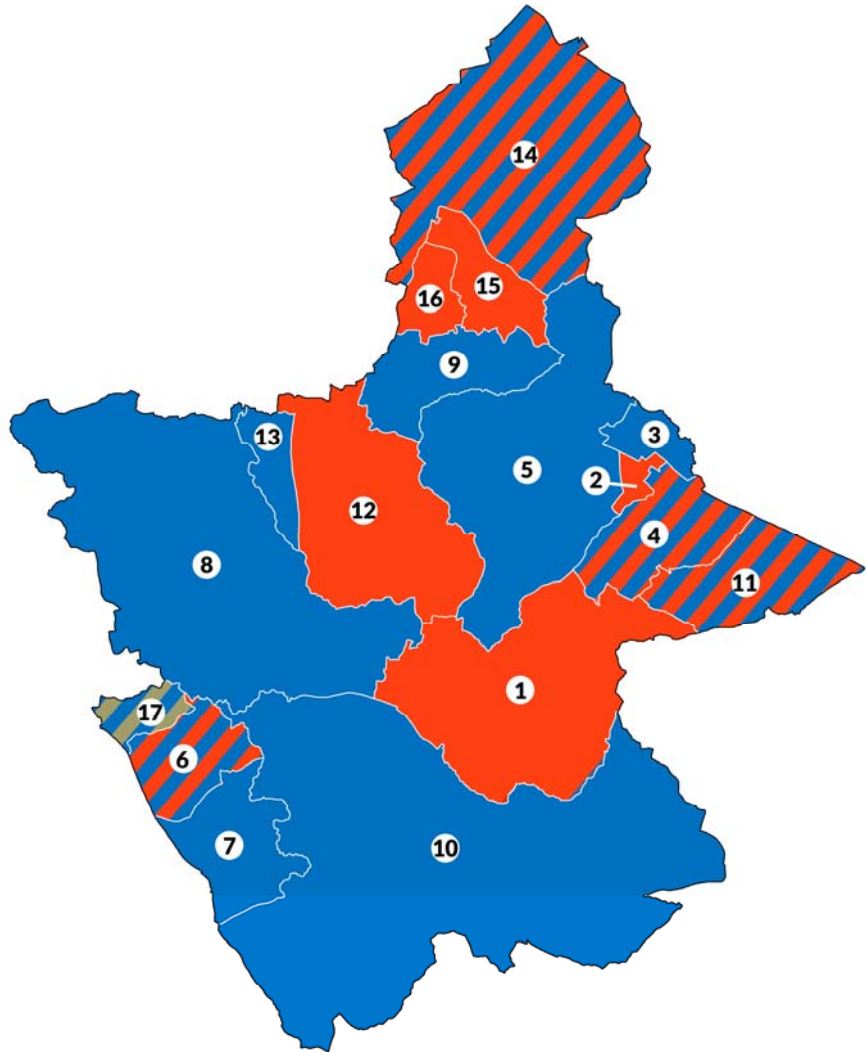

North Warwickshire

1. Arley and Whitacre
2. Atherstone Central
3. Atherstone North
4. Atherstone South and Mancetter
5. Baddesley and Grendon
6. Coleshill North
7. Coleshill South
8. Curdworth
9. Dordon
10. Fillongley
11. Hartshill
12. Hurley and Wood End
13. Kingsbury
14. Newton Regis and Warton
15. Polesworth East
16. Polesworth West
17. Water Orton