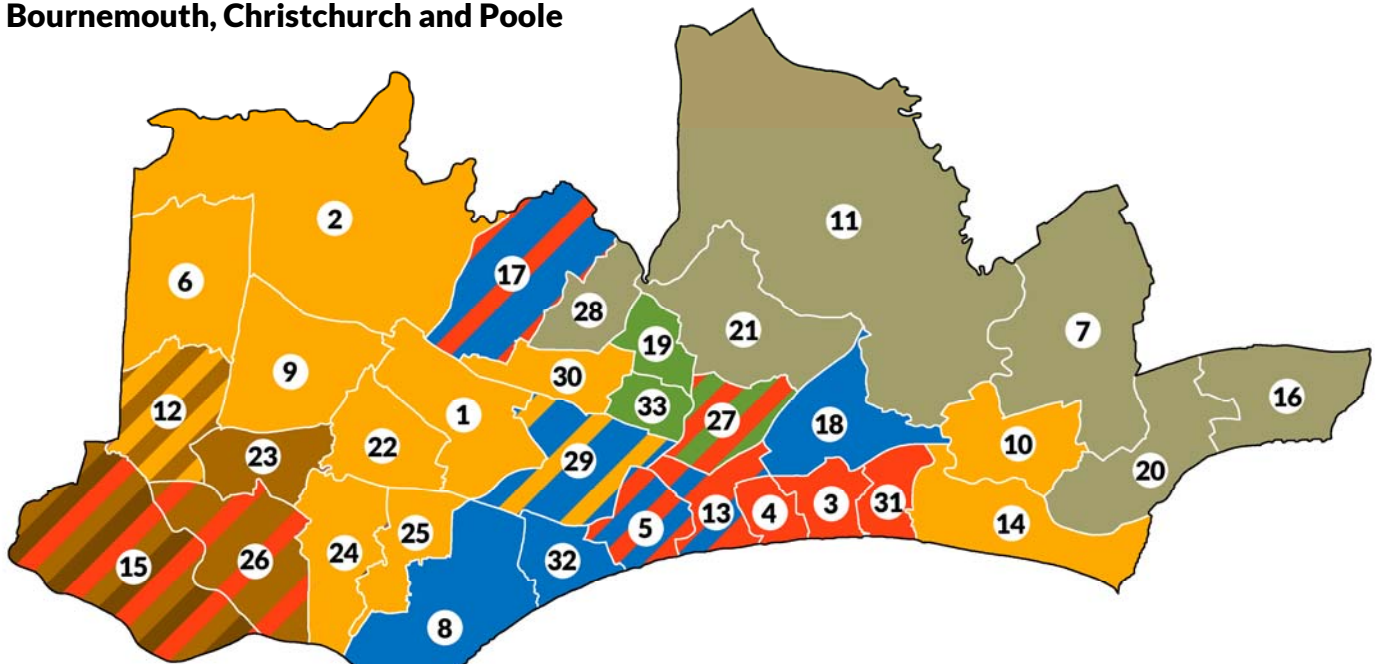

Bournemouth, Christchurch and Poole

1. Alderney and Bourne Valley	13. East Cliff and Springbourne	24. Parkstone
2. Bearwood and Merley	14. East Southbourne and Tuckton	25. Penn Hill
3. Boscombe East and Pokesdown	15. Hamworthy	26. Poole Town
4. Boscombe West	16. Highcliffe and Walkford	27. Queen's Park
5. Bournemouth Central	17. Kinson	28. Redhill and Northbourne
6. Broadstone	18. Littledown and Iford	29. Talbot and Branksome Woods
7. Burton and Grange	19. Moordown	30. Wallisdown and Winton West
8. Canford Cliffs	20. Mudeford, Stanpit and West Highcliffe	31. West Southbourne
9. Canford Heath	21. Muscliff and Strouden Park	32. Westbourne and West Cliff
10. Christchurch Town	22. Newtown and Heatherlands	33. Winton East
11. Commons	23. Oakdale	
12. Creekmoor		

Bracknell Forest boundary changes

1. Binfield North and Warfield West
2. Binfield South and Jennetts Park
3. Bullbrook
4. Crowthorne
5. Easthampstead and Wildridings
6. Great Hollands
7. Hanworth
8. Harmans Water and Crown Wood
9. Owlsmoor and College Town
10. Priestwood and Garth
11. Sandhurst
12. Swinley Forest
13. Town Centre and The Parks
14. Whitegrove
15. Winkfield and Warfield East