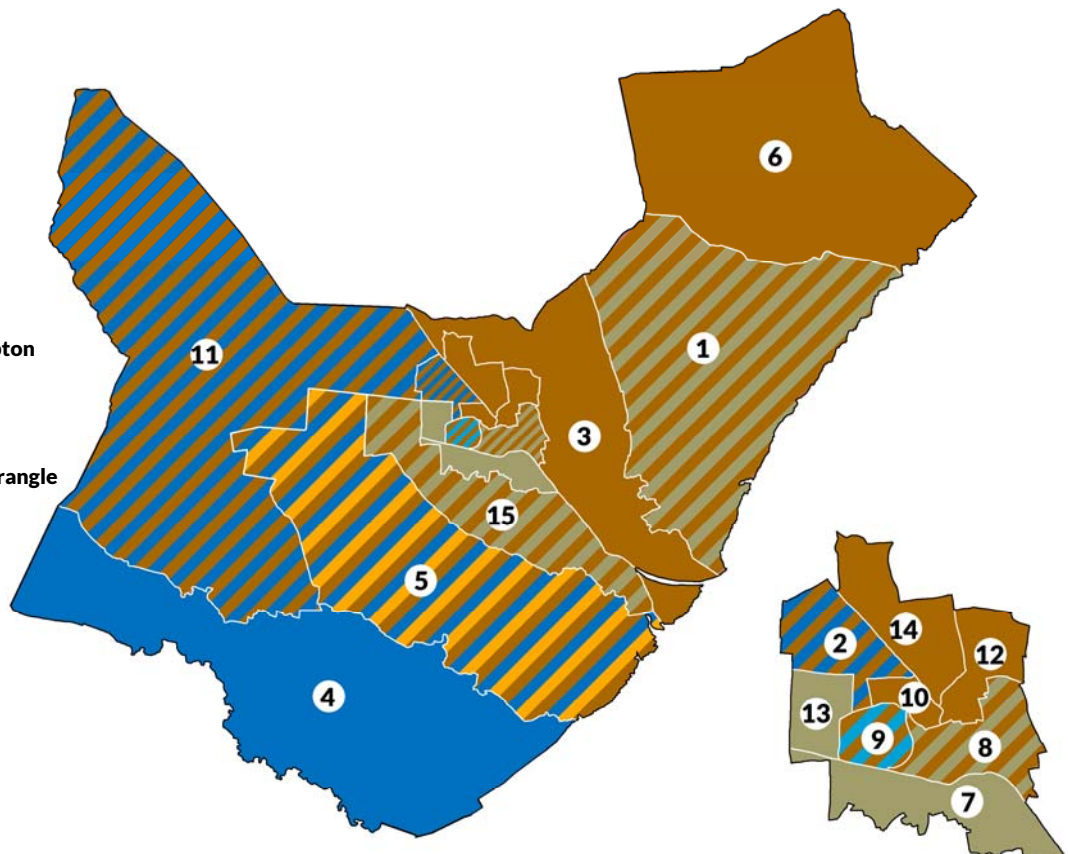

Boston

1. Coastal
2. Fenside
3. Fishtoft
4. Five Villages
5. Kirton and Frampton
6. Skirbeck
7. Staniland
8. Station
9. Old Leake and Wrangle
10. St Thomas'
11. Swineshead and Holland Fen
12. Trinity
13. West
14. Witham
15. Wyberton