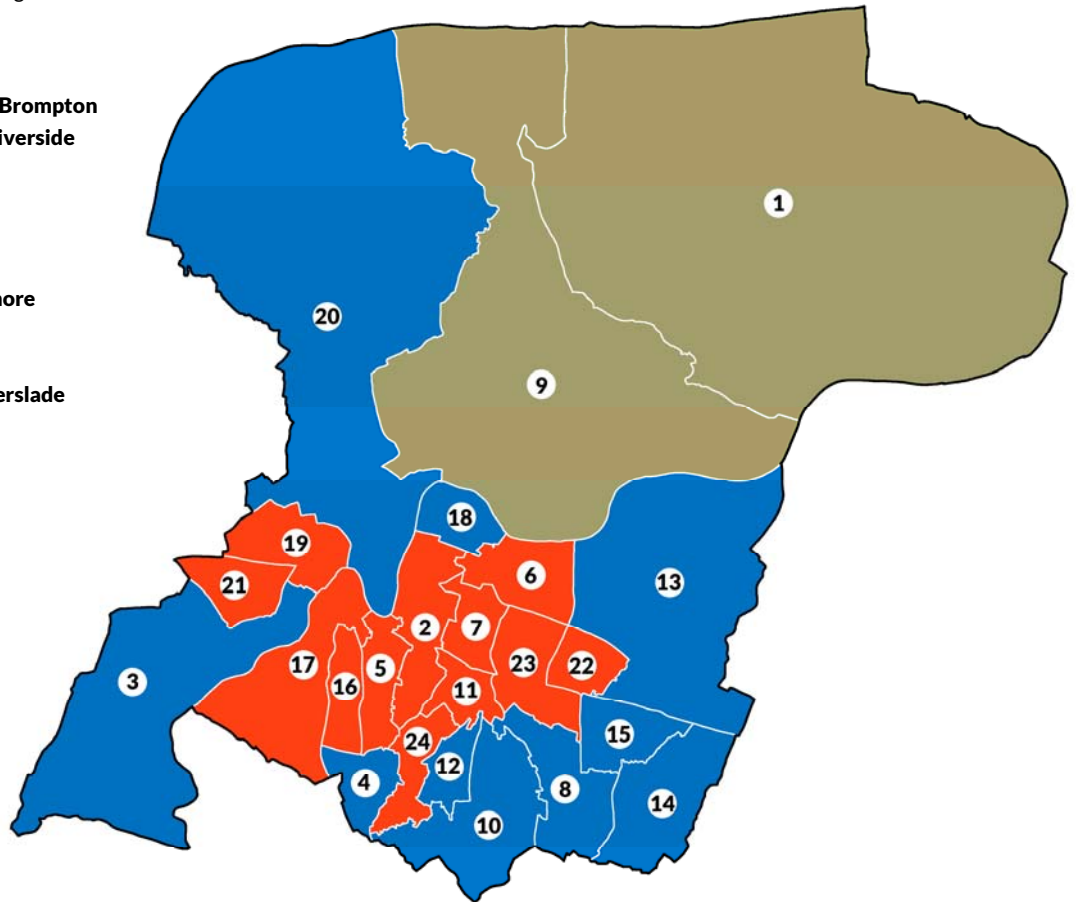

Medway boundary changes

1. All Saints
2. Chatham Central and Brompton
3. Cuxton, Halling and Riverside
4. Fort Horsted
5. Fort Pitt
6. Gillingham North
7. Gillingham South
8. Hempstead and Wigmore
9. Hoo St Werbergh and High Halstow
10. Lordswood and Walderslade
11. Luton
12. Princes Park
13. Rainham North
14. Rainham South East
15. Rainham South West
16. Rochester East and Warren Wood
17. Rochester West and Borstal
18. St Mary's Island
19. Strood North and Frindsbury
20. Strood Rural
21. Strood West
22. Twydall
23. Watling
24. Wayfield and Weeds Wood