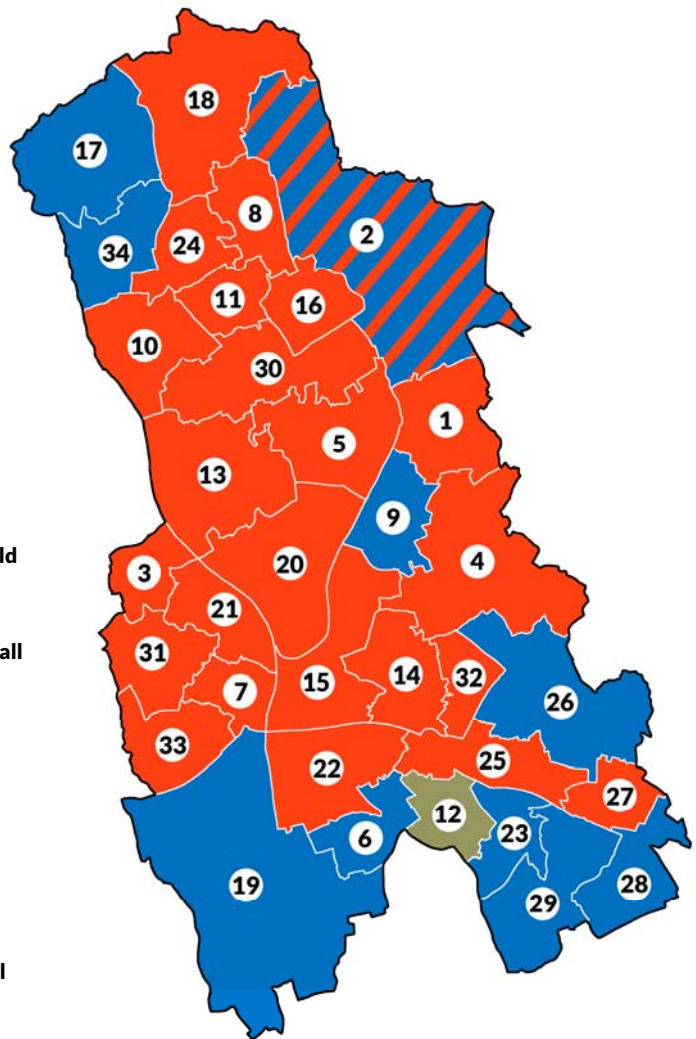

Stoke-on-Trent boundary changes

1. Abbey Hulton
2. Baddeley, Milton and Norton
3. Basford and Harsthill
4. Bentilee, Ubberley and Townsend
5. Birches Head and Northwood
6. Blurton
7. Boothen
8. Bradeley & Chell Heath
9. Bucknall and Eaton Park
10. Burslem
11. Burslem Park
12. Dresden and Florence
13. Etruria and Hanley
14. Fenton East
15. Fenton West and Mount Pleasant
16. Ford Green and Smallthorne
17. Goldenhill & Sandyford
18. Great Chell & Packmoor
19. Hanford, Newstead and Trentham
20. Hanley Park, Joiner's Square and Shelton
21. Hartshill Park and Stoke
22. Hollybush
23. Lightwood North and Normacot
24. Little Chell and Stanfield
25. Longton & Meir Hay South
26. Meir Hay North, Parkhall and Weston Coyney
27. Meir North
28. Meir Park
29. Meir South
30. Moorcroft and Sneyd Green
31. Penkhull and Springfields
32. Sandford Hill
33. Trent Vale and Oak Hill
34. Tunstall