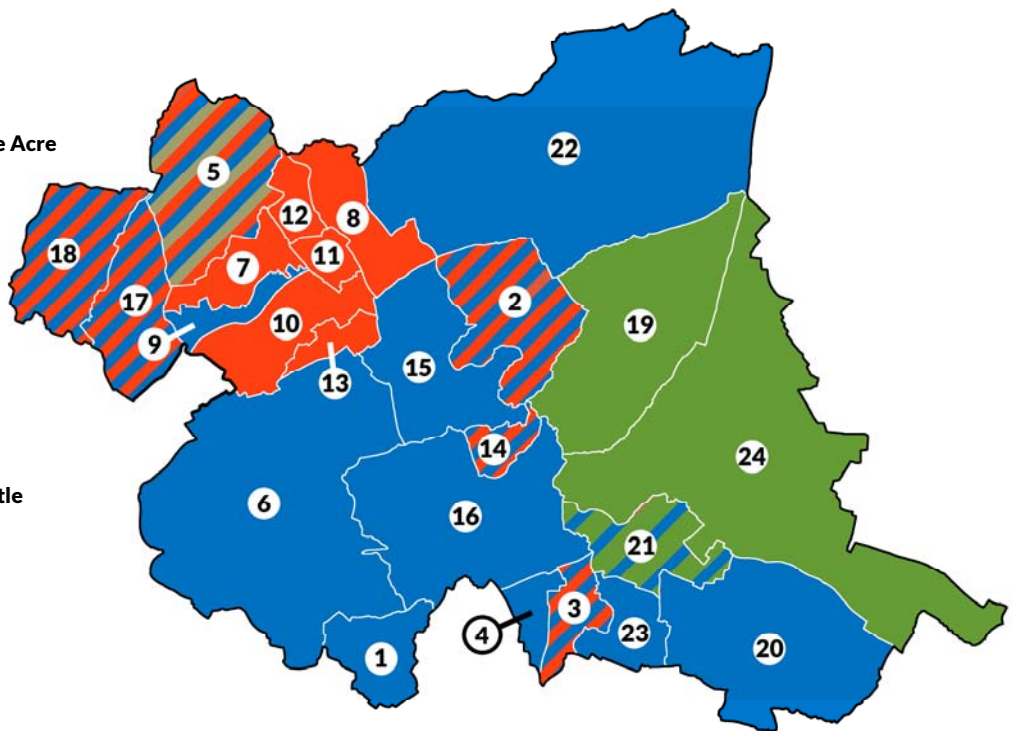

## Canterbury

1. Barton
2. Beltinge
3. Blean Forest
4. Chartham and Stone Street
5. Chestfield
6. Gorrell
7. Greenhill
8. Herne and Broomfield
9. Heron
10. Little Stour and Adisham
11. Nailbourne
12. Northgate
13. Reculver
14. St Stephen's
15. Seasalter
16. Sturry
17. Swalecliffe
18. Tankerton
19. West Bay
20. Westgate
21. Wincheap

## Castle Point

1. Appleton
2. Boyce
3. Canvey Island Central
4. Canvey Island East
5. Canvey Island North
6. Canvey Island South
7. Canvey Island West
8. Canvey Island Winter Gardens
9. Cedar Hall
10. St George's
11. St James'
12. St Mary's
13. St Peter's
14. Victoria

## Charnwood boundary changes

1. Anstey
2. Barrow-upon-Soar
3. Birstall East and Wanlip
4. Birstall West
5. Dishley, Hathern and Thorpe Acre
6. Forest Bradgate
7. Loughborough Ashby
8. Loughborough East
9. Loughborough Nanpantan
10. Loughborough Outwoods and Shelthorpe
11. Loughborough Southfields
12. Loughborough Storer
13. Loughborough Woodthorpe
14. Mountsorrel
15. Quorn and Mountsorrel Castle
16. Rothley Brook
17. Shepshed East
18. Shepshed West
19. Sileby and Seagrave
20. South Charnwood
21. Syston
22. The Wolds
23. Thurmaston
24. Wreake Valley