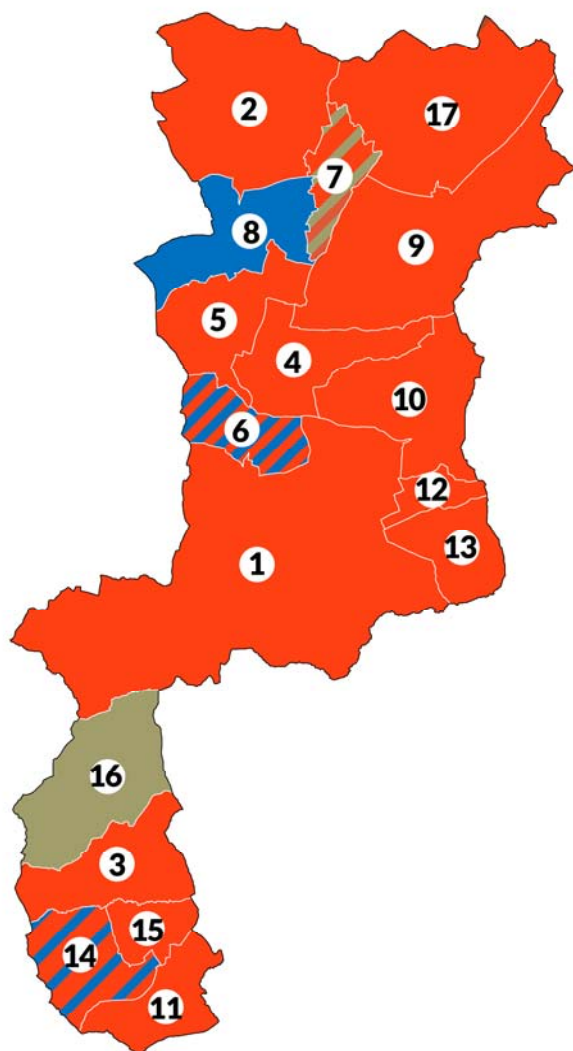

Bolsover

1. Ault Hucknall
2. Barlborough
3. Blackwell
4. Bolsover East
5. Bolsover North and Shuttleworth
6. Bolsover South
7. Clowne East
8. Clowne West
9. Elmton-with-Creswell
10. Langwith
11. Pinxton
12. Shirebrook North
13. Shirebrook South
14. South Normanton East
15. South Normanton West
16. Tibshelf
17. Whitwell