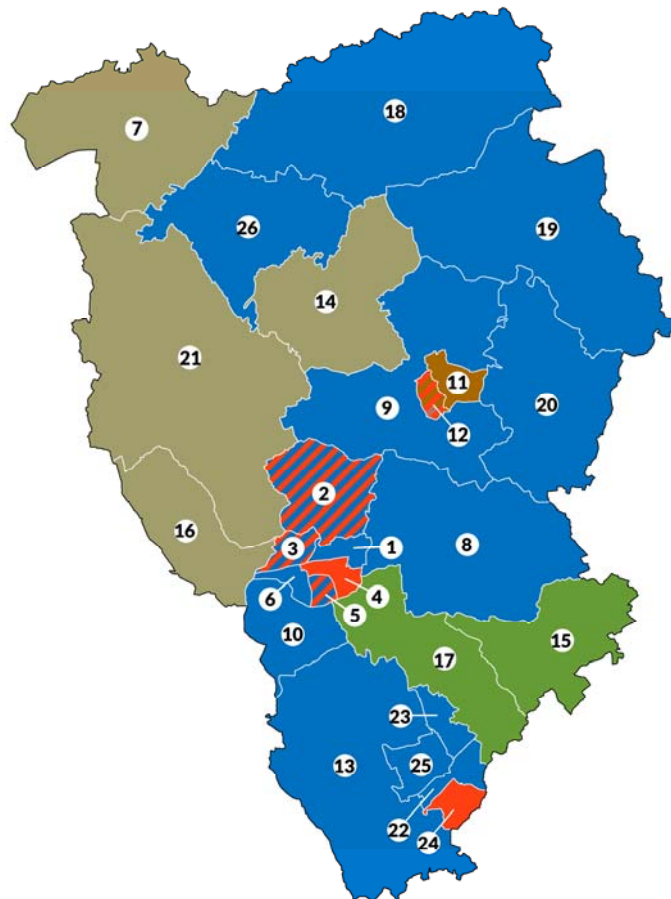

Braintree

1. Bocking Blackwater
2. Bocking North
3. Bocking South
4. Braintree Central and Beckers Green
5. Braintree South
6. Braintree West
7. Bumpstead
8. Coggeshall
9. Gosfield and Greenstead Green
10. Great Notley and Black Notley
11. Halstead St Andrew's
12. Halstead Trinity
13. Hatfield Peverel and Terling
14. Hedingham
15. Kelvedon and Feering
16. Rayne
17. Silver End and Cressing
18. Stour Valley North
19. Stour Valley South
20. The Colnes
21. Three Fields
22. Witham Central
23. Witham North
24. Witham South
25. Witham West
26. Yeldham