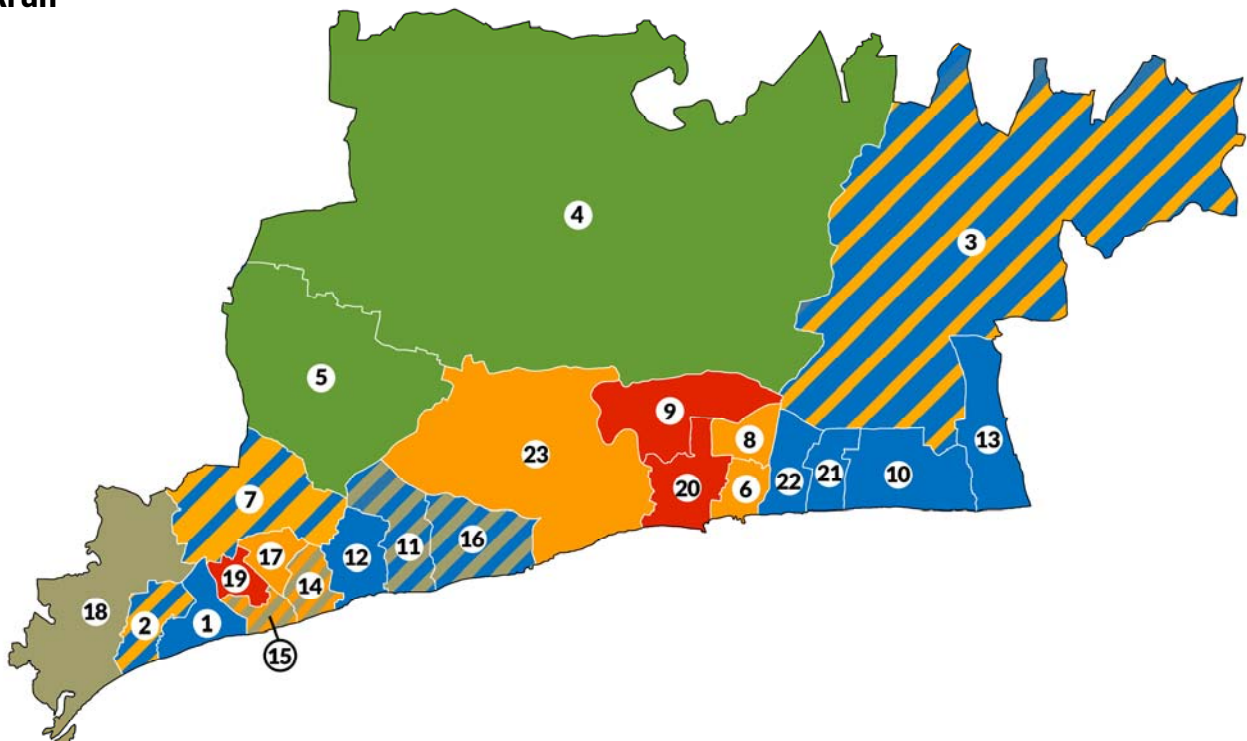

Arun

1. Aldwick East	7. Bersted	12. Felpham West	18. Pagham
2. Aldwick West	8. Brookfield	13. Ferring	19. Pevensey
3. Angmering and Findon	9. Courtwick with Toddington	14. Hotham	20. River
4. Arundel and Walberton	10. East Preston	15. Marine	21. Rustington East
5. Barnham	11. Felpham East	16. Middleton-on-Sea	22. Rustington West
6. Beach		17. Orchard	23. Yapton